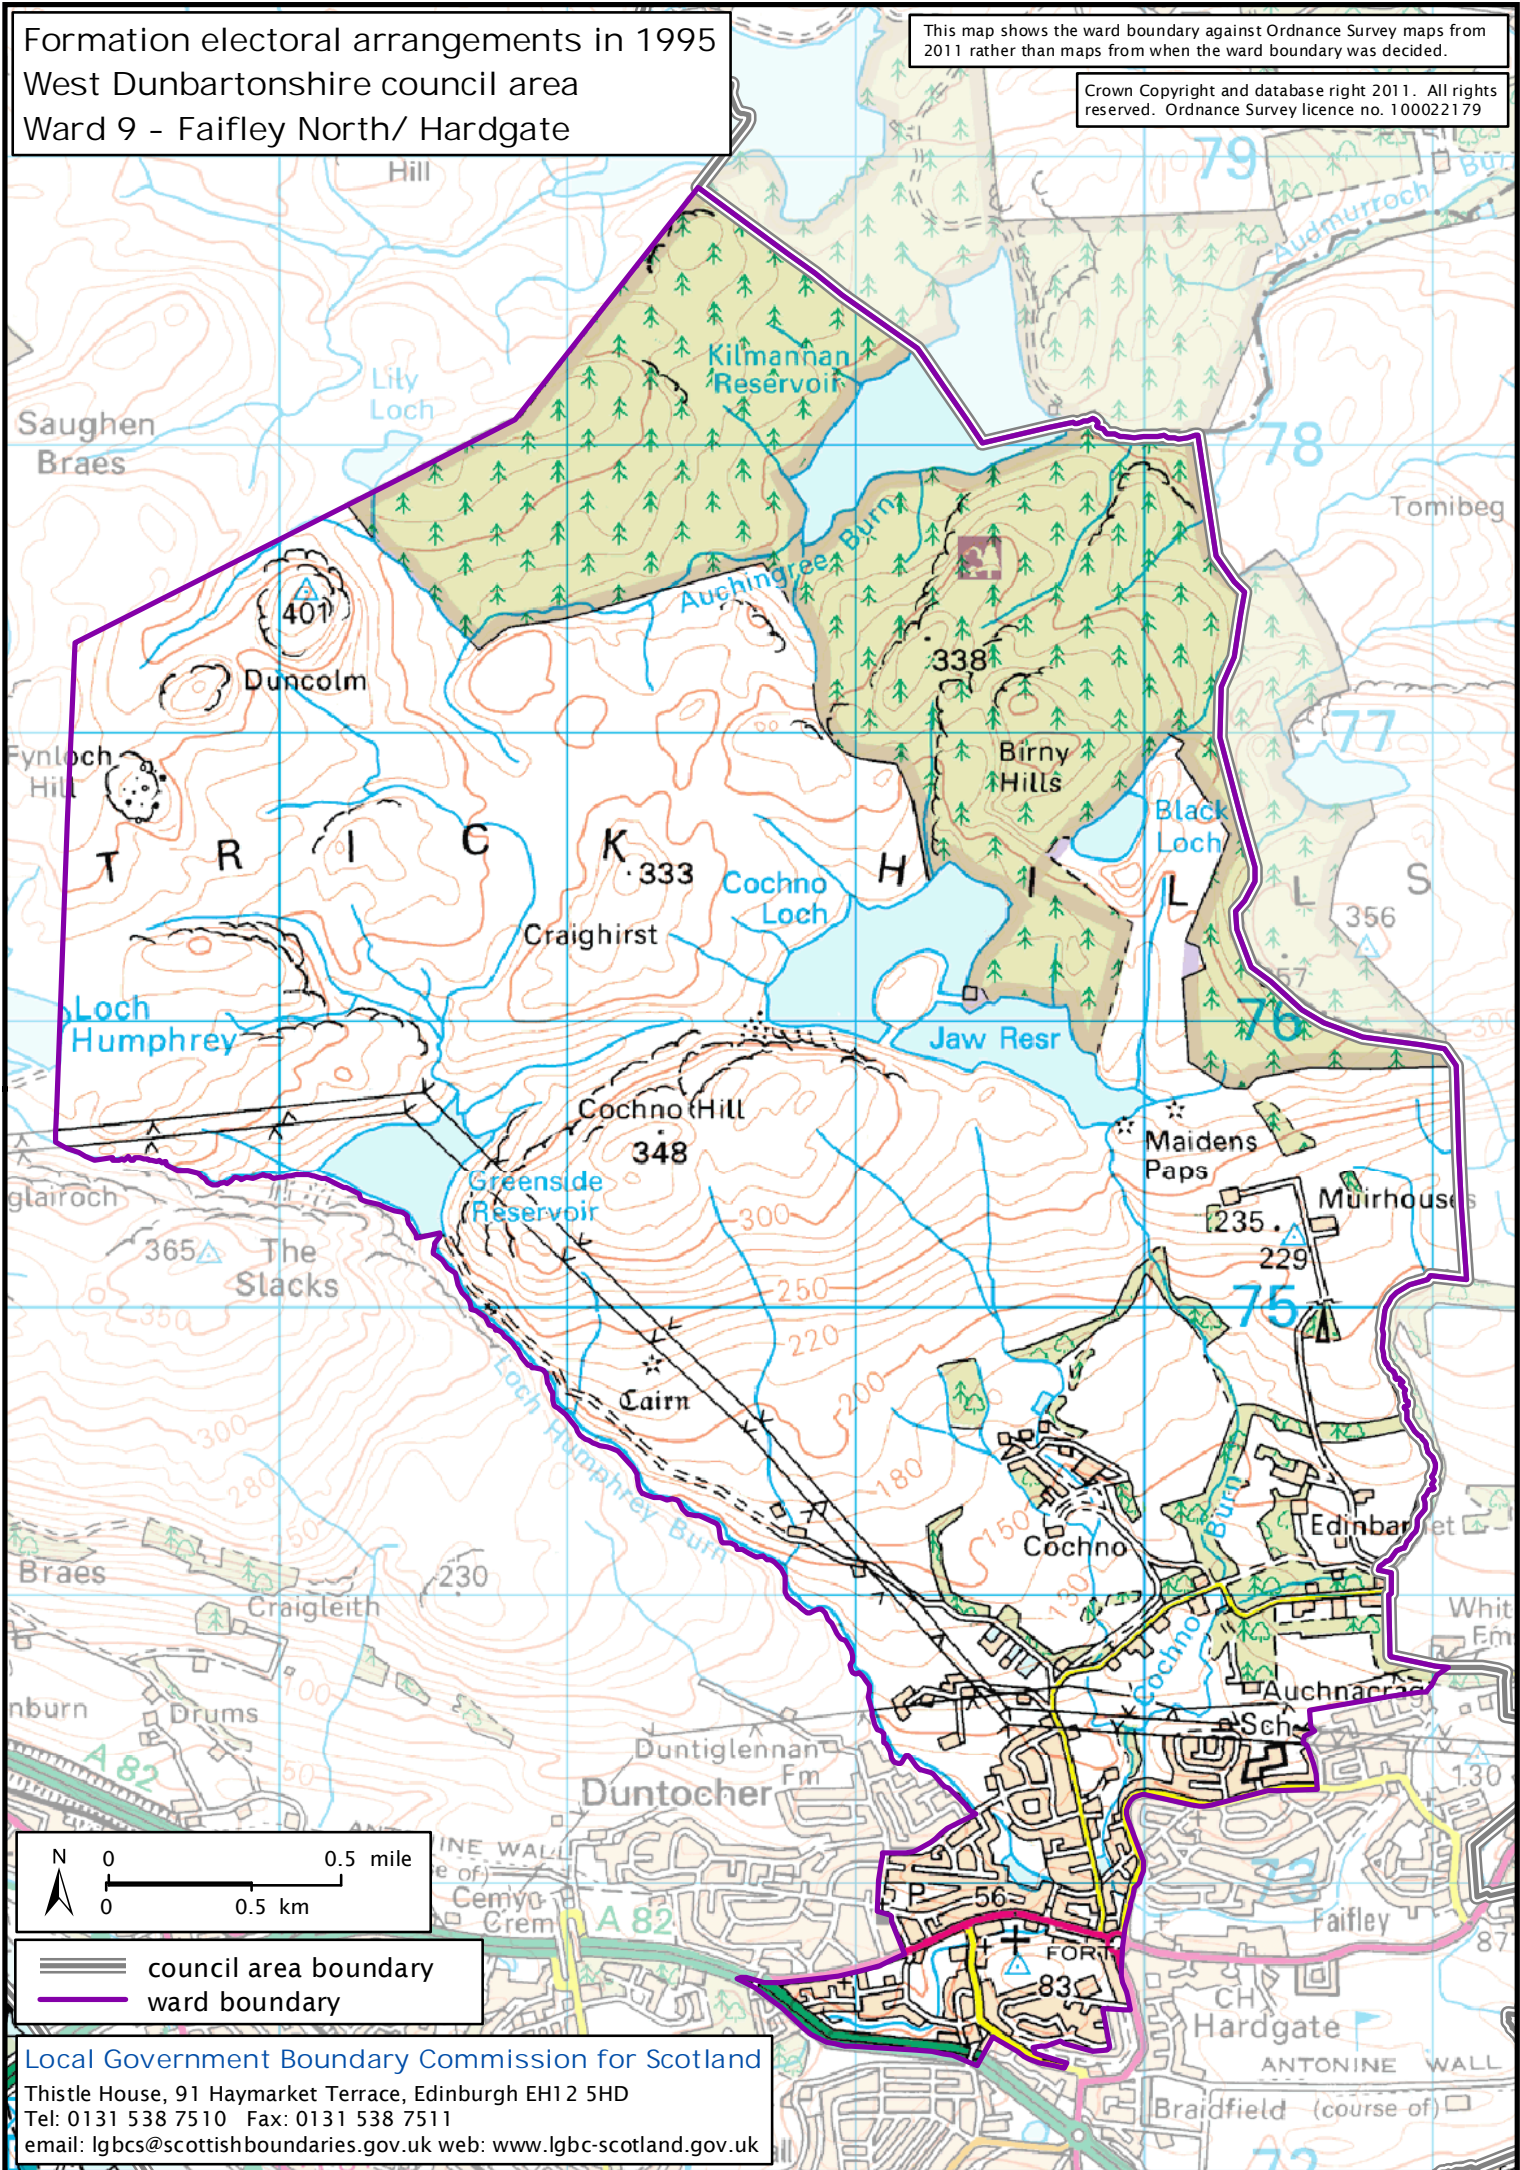

Formation electoral arrangements in 1995

West Dunbartonshire council area

Ward 9 - Faifley North/ Hardgate

This map shows the ward boundary against Ordnance Survey maps from 2011 rather than maps from when the ward boundary was decided.

Crown Copyright and database right 2011. All rights reserved. Ordnance Survey licence no. 10002179

==== council area boundary
—— ward boundary

Local Government Boundary Commission for Scotland
Thistle House, 91 Haymarket Terrace, Edinburgh EH12 5HD
Tel: 0131 538 7510 Fax: 0131 538 7511
email: lgbc@scottishboundaries.gov.uk web: www.lgbc-scotland.gov.uk