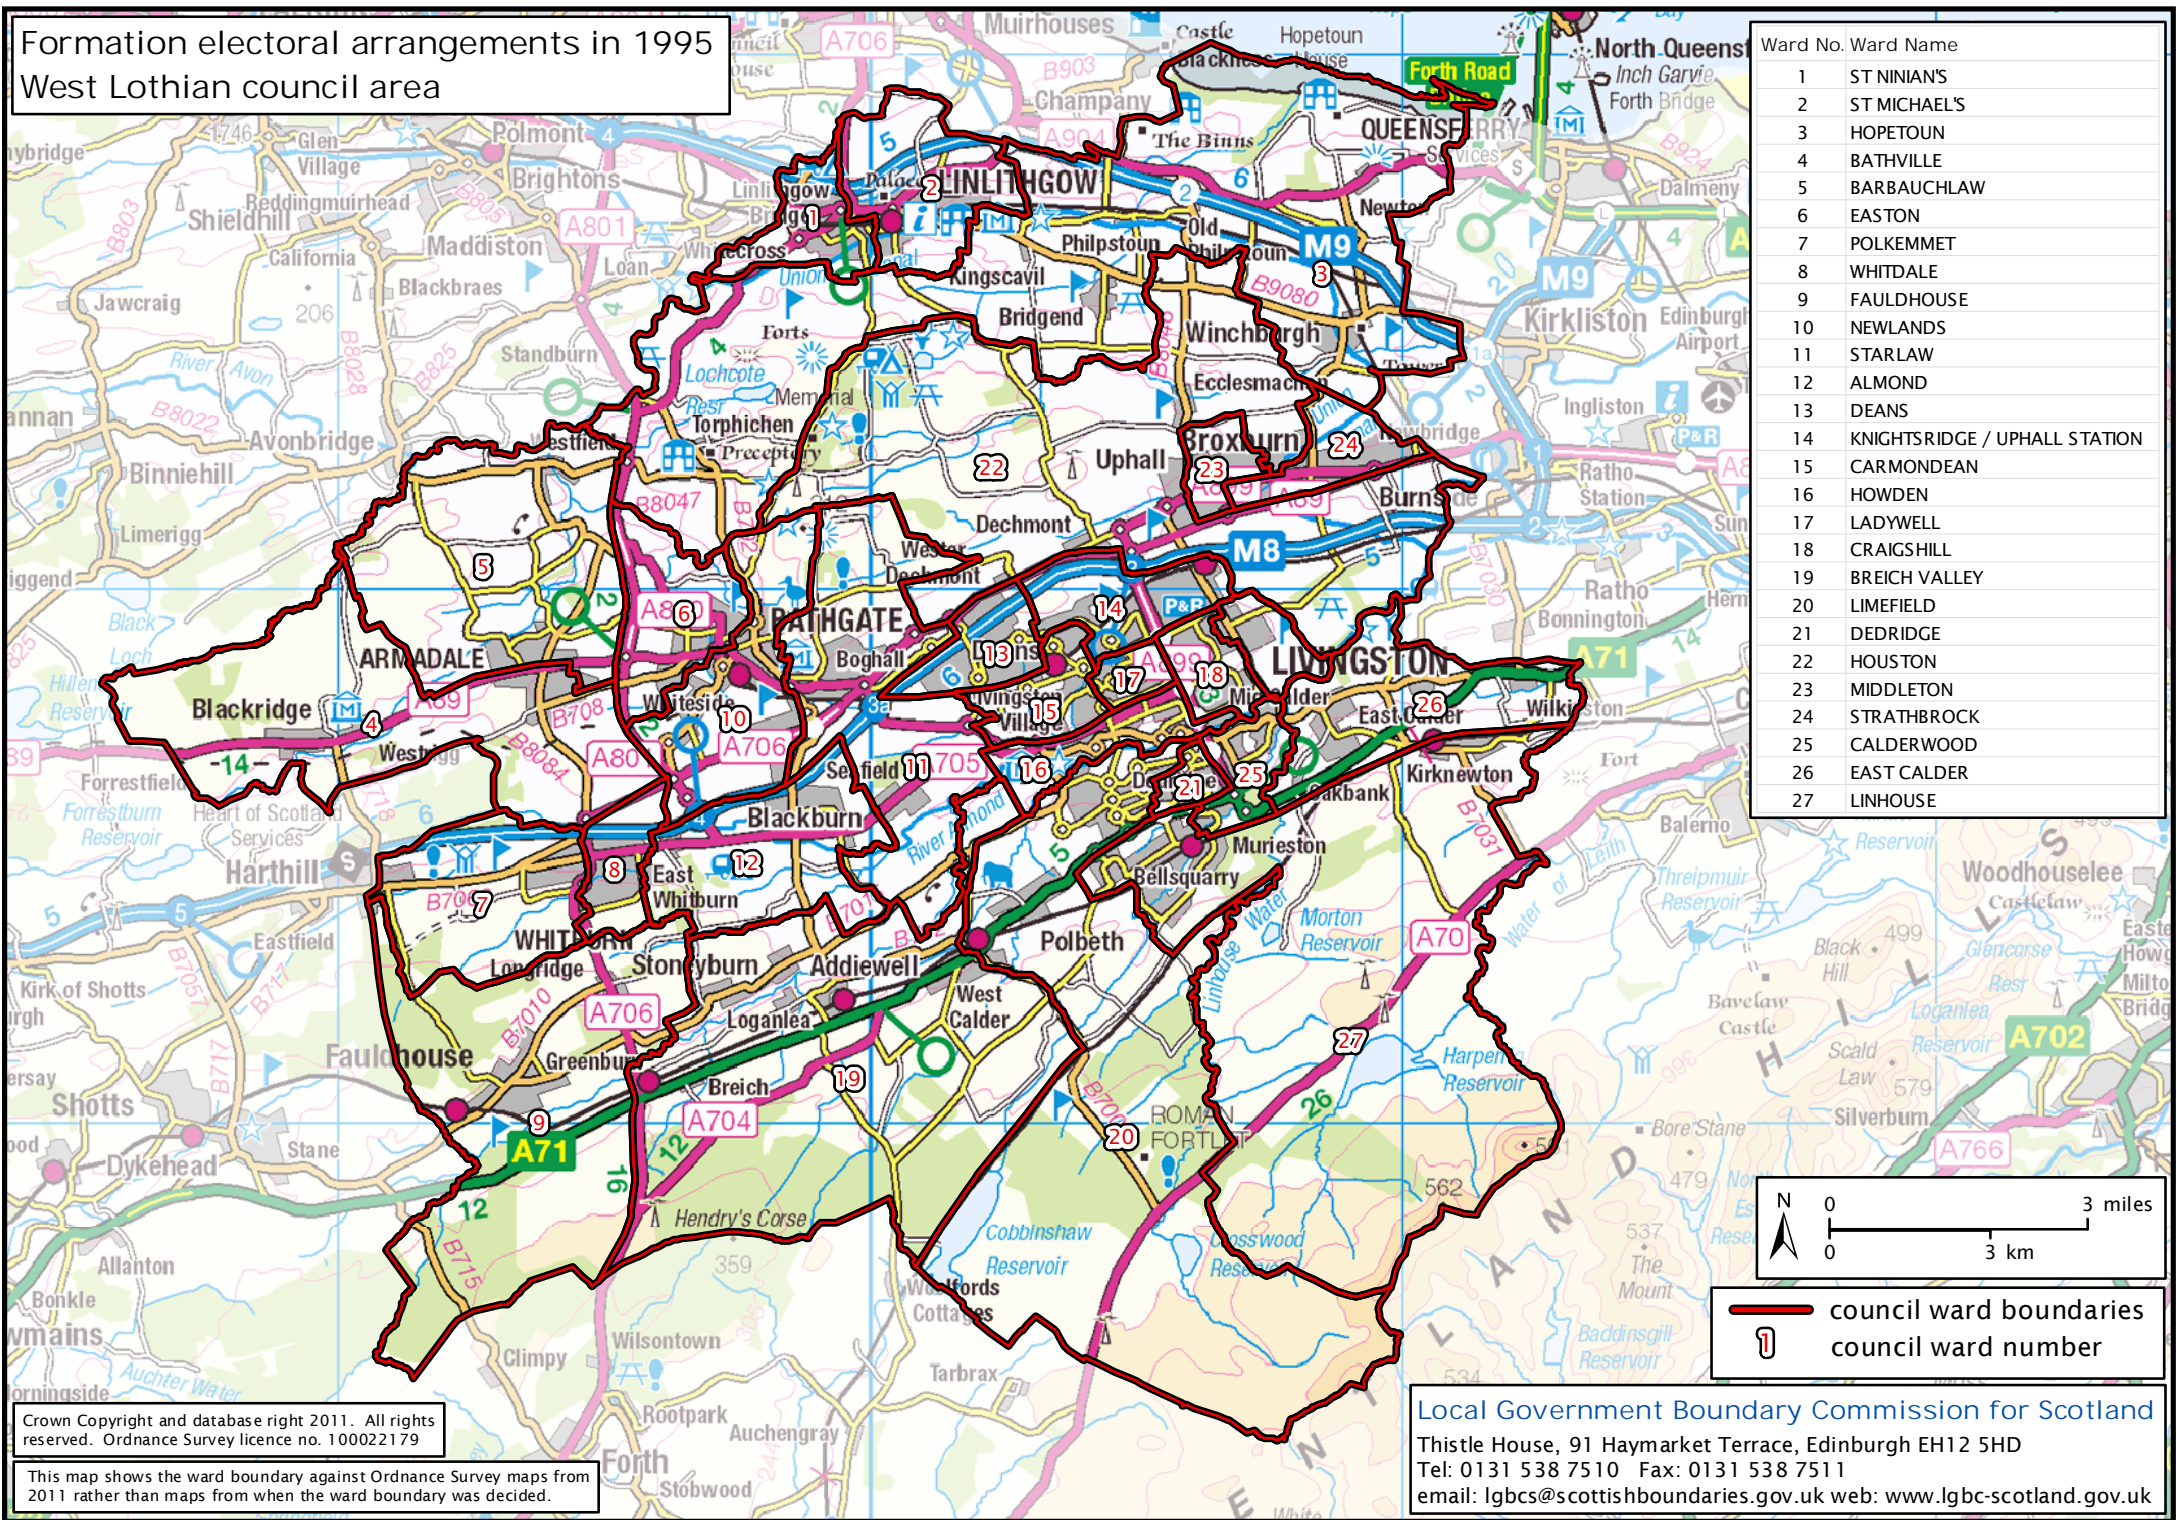

Formation electoral arrangements in 1995
West Lothian council area

Ward No.	Ward Name
1	ST NINIANS
2	ST MICHAEL'S
3	HOPETOUN
4	BATHVILLE
5	BARBAUCHLAW
6	EASTON
7	POLKEMMET
8	WHITDALE
9	FAULHOUSE
10	NEWLANDS
11	STARLAW
12	ALMOND
13	DEANS
14	KNIGHTSRIDGE / UPHALL STATION
15	CARMONDEAN
16	HOWDEN
17	LADYWELL
18	CRAIGSHILL
19	BREICH VALLEY
20	LIMEFIELD
21	DEDRIDGE
22	HOUSTON
23	MIDDLETON
24	STRATHBROCK
25	CALDERWOOD
26	EAST CALDER
27	LINHOUSE

 council ward boundaries
 council ward number

Crown Copyright and database right 2011. All rights reserved. Ordnance Survey licence no. 100022179

This map shows the ward boundary against Ordnance Survey maps from 2011 rather than maps from when the ward boundary was decided.