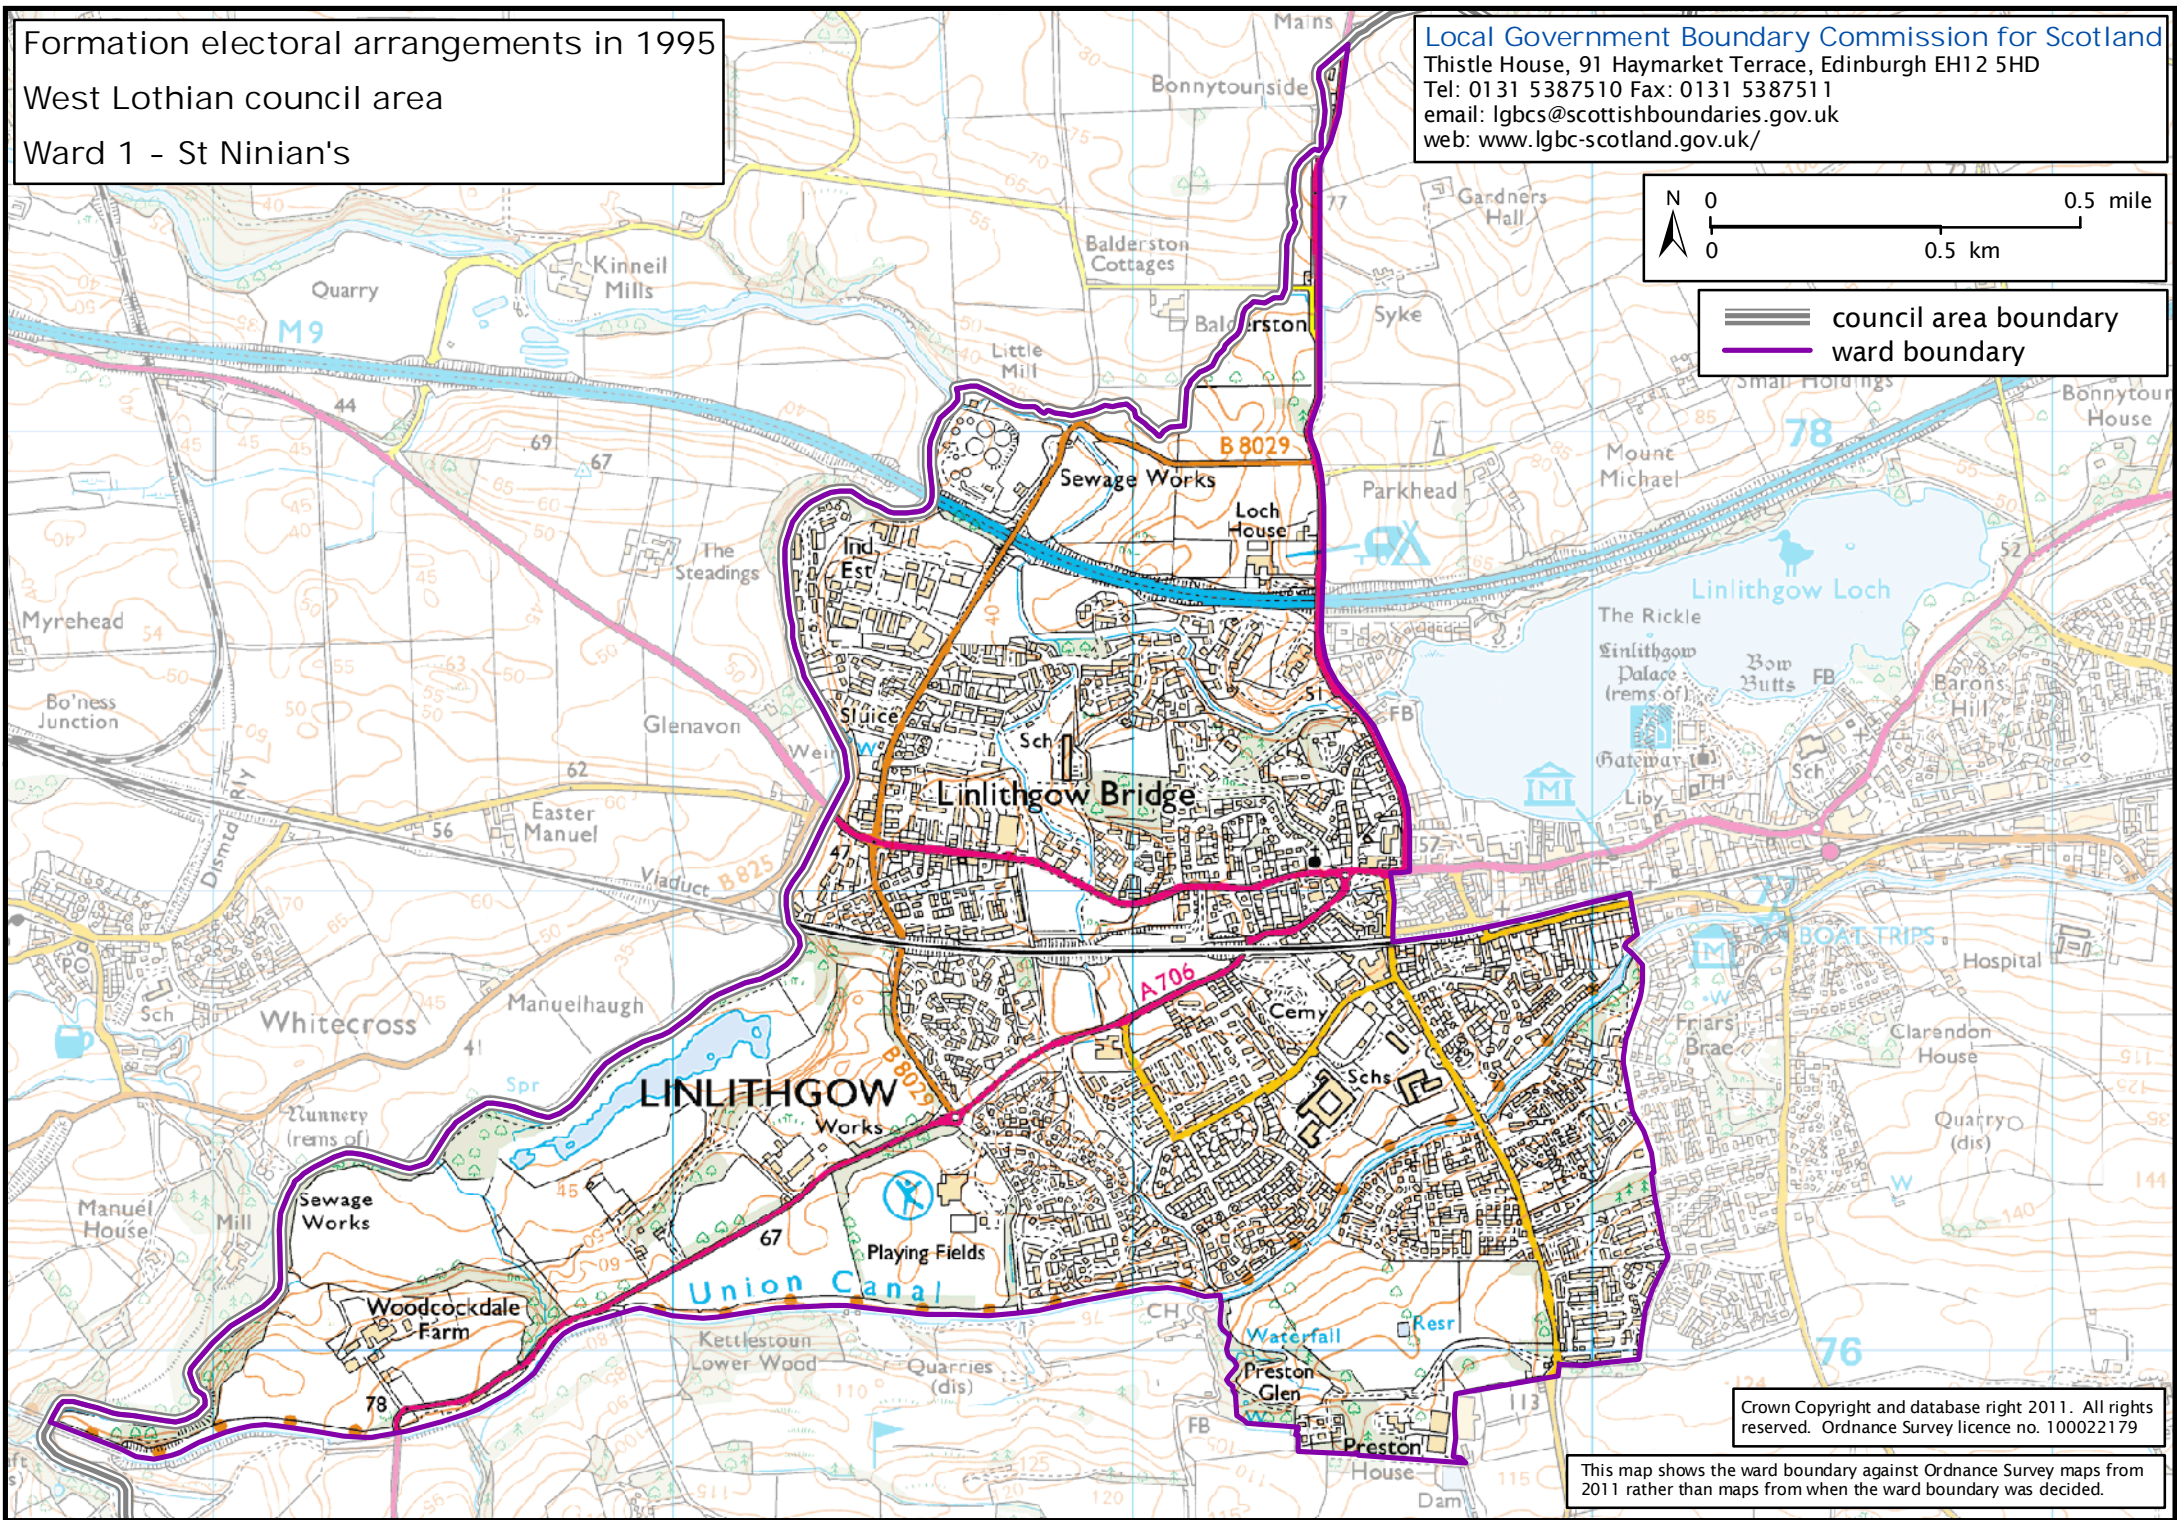

Formation electoral arrangements in 1995

West Lothian council area

Ward 1 - St Ninian's

Local Government Boundary Commission for Scotland

Thistle House, 91 Haymarket Terrace, Edinburgh EH12 5HD

Tel: 0131 5387510 Fax: 0131 5387511

email: lgbc@scottishboundaries.gov.uk

web: www.lgbc-scotland.gov.uk/

Crown Copyright and database right 2011. All rights reserved. Ordnance Survey licence no. 100022179

This map shows the ward boundary against Ordnance Survey maps from 2011 rather than maps from when the ward boundary was decided.