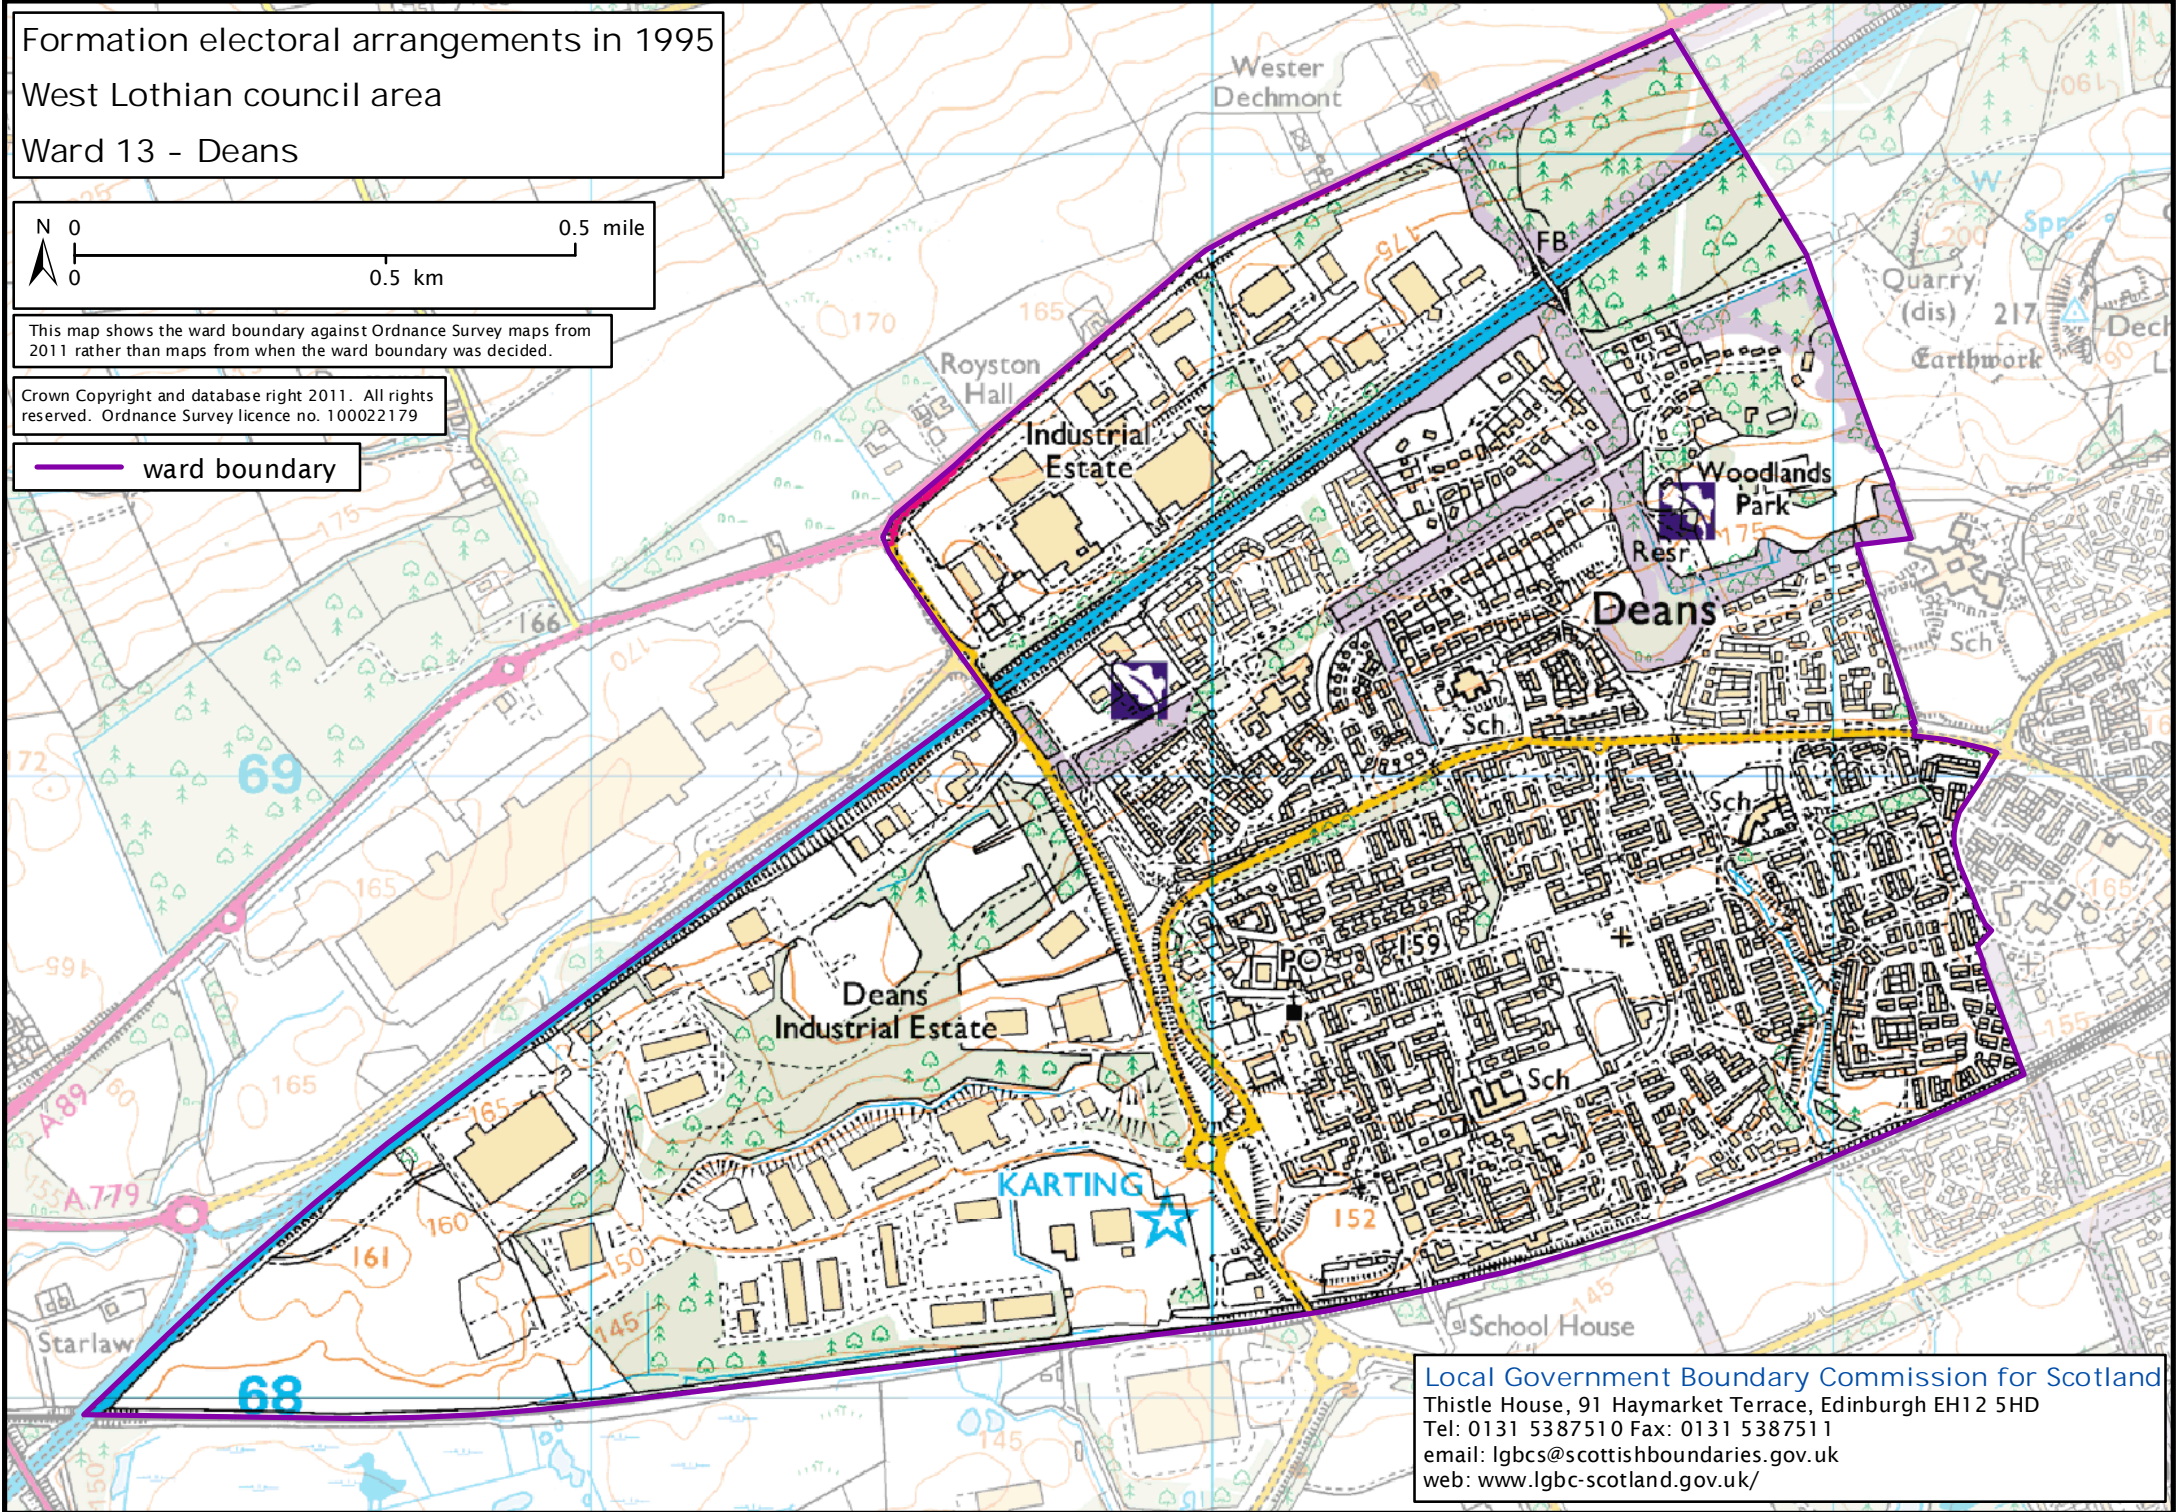

Formation electoral arrangements in 1995

West Lothian council area

Ward 13 - Deans

This map shows the ward boundary against Ordnance Survey maps from 2011 rather than maps from when the ward boundary was decided.

Crown Copyright and database right 2011. All rights reserved. Ordnance Survey licence no. 100022179

 ward boundary

Local Government Boundary Commission for Scotland
Thistle House, 91 Haymarket Terrace, Edinburgh EH12 5HD
Tel: 0131 5387510 Fax: 0131 5387511
email: lgbc@scottishboundaries.gov.uk
web: www.lgbc-scotland.gov.uk/