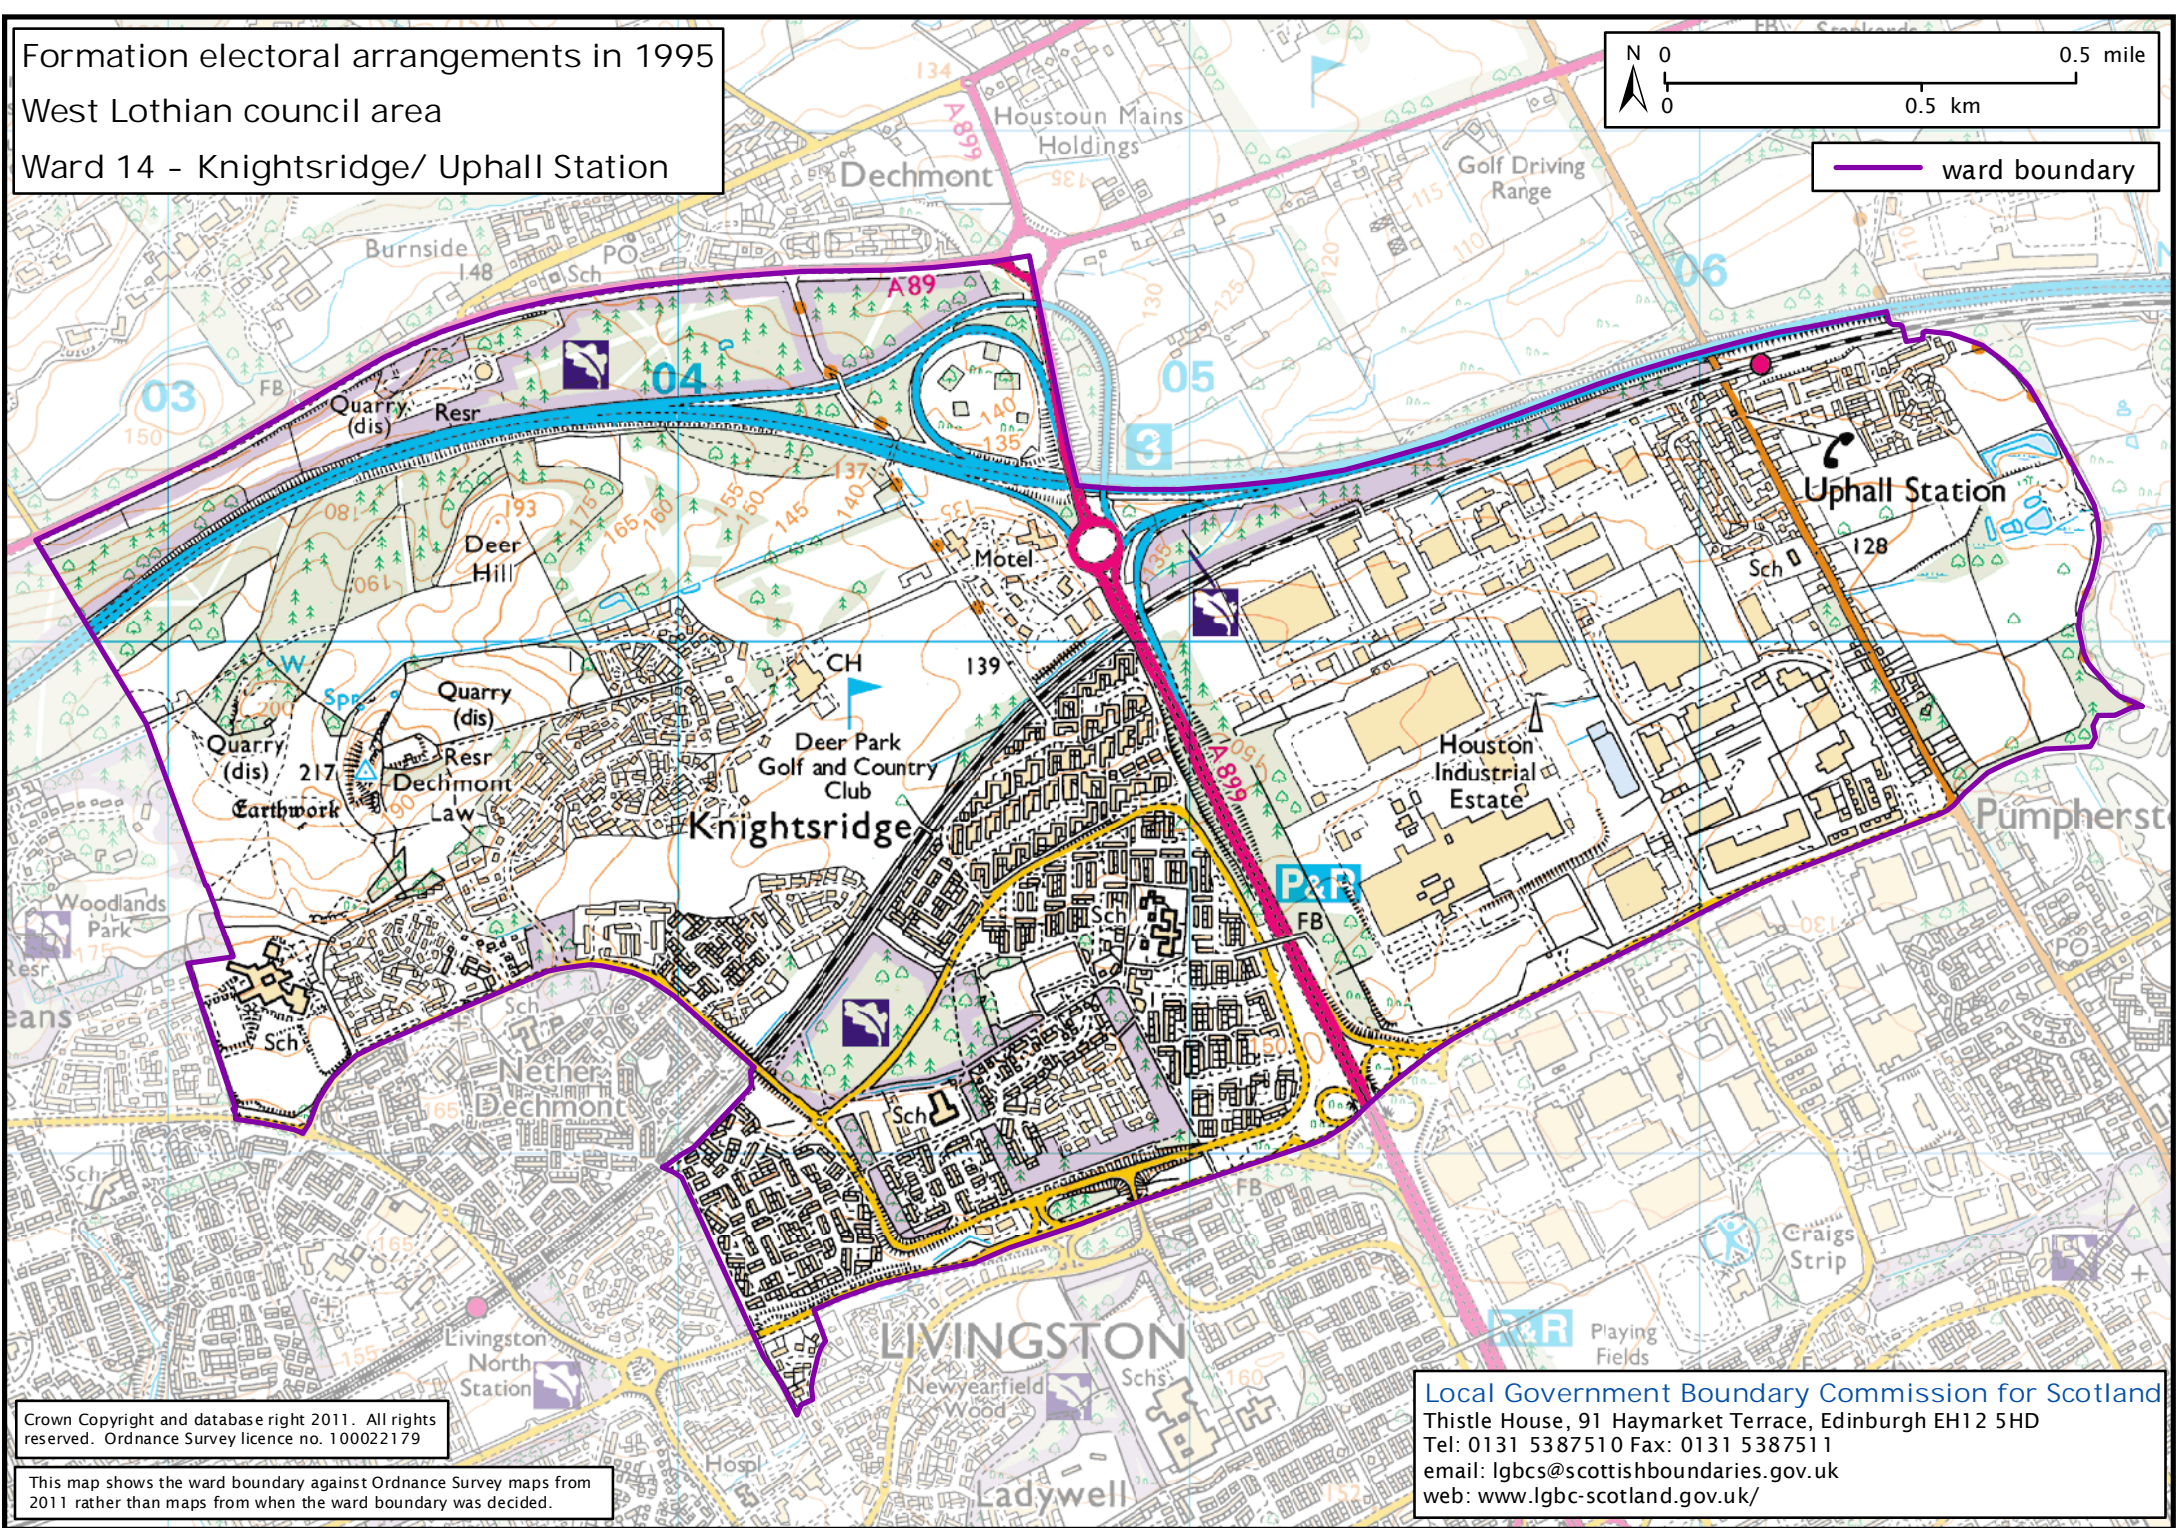

Formation electoral arrangements in 1995

West Lothian council area

Ward 14 - Knightsridge/ Uphall Station

ward boundary

Crown Copyright and database right 2011. All rights reserved. Ordnance Survey licence no. 10002179

This map shows the ward boundary against Ordnance Survey maps from 2011 rather than maps from when the ward boundary was decided.

Local Government Boundary Commission for Scotland
Thistle House, 91 Haymarket Terrace, Edinburgh EH12 5HD
Tel: 0131 5387510 Fax: 0131 5387511
email: lgbcs@scottishboundaries.gov.uk
web: www.lgbc-scotland.gov.uk/