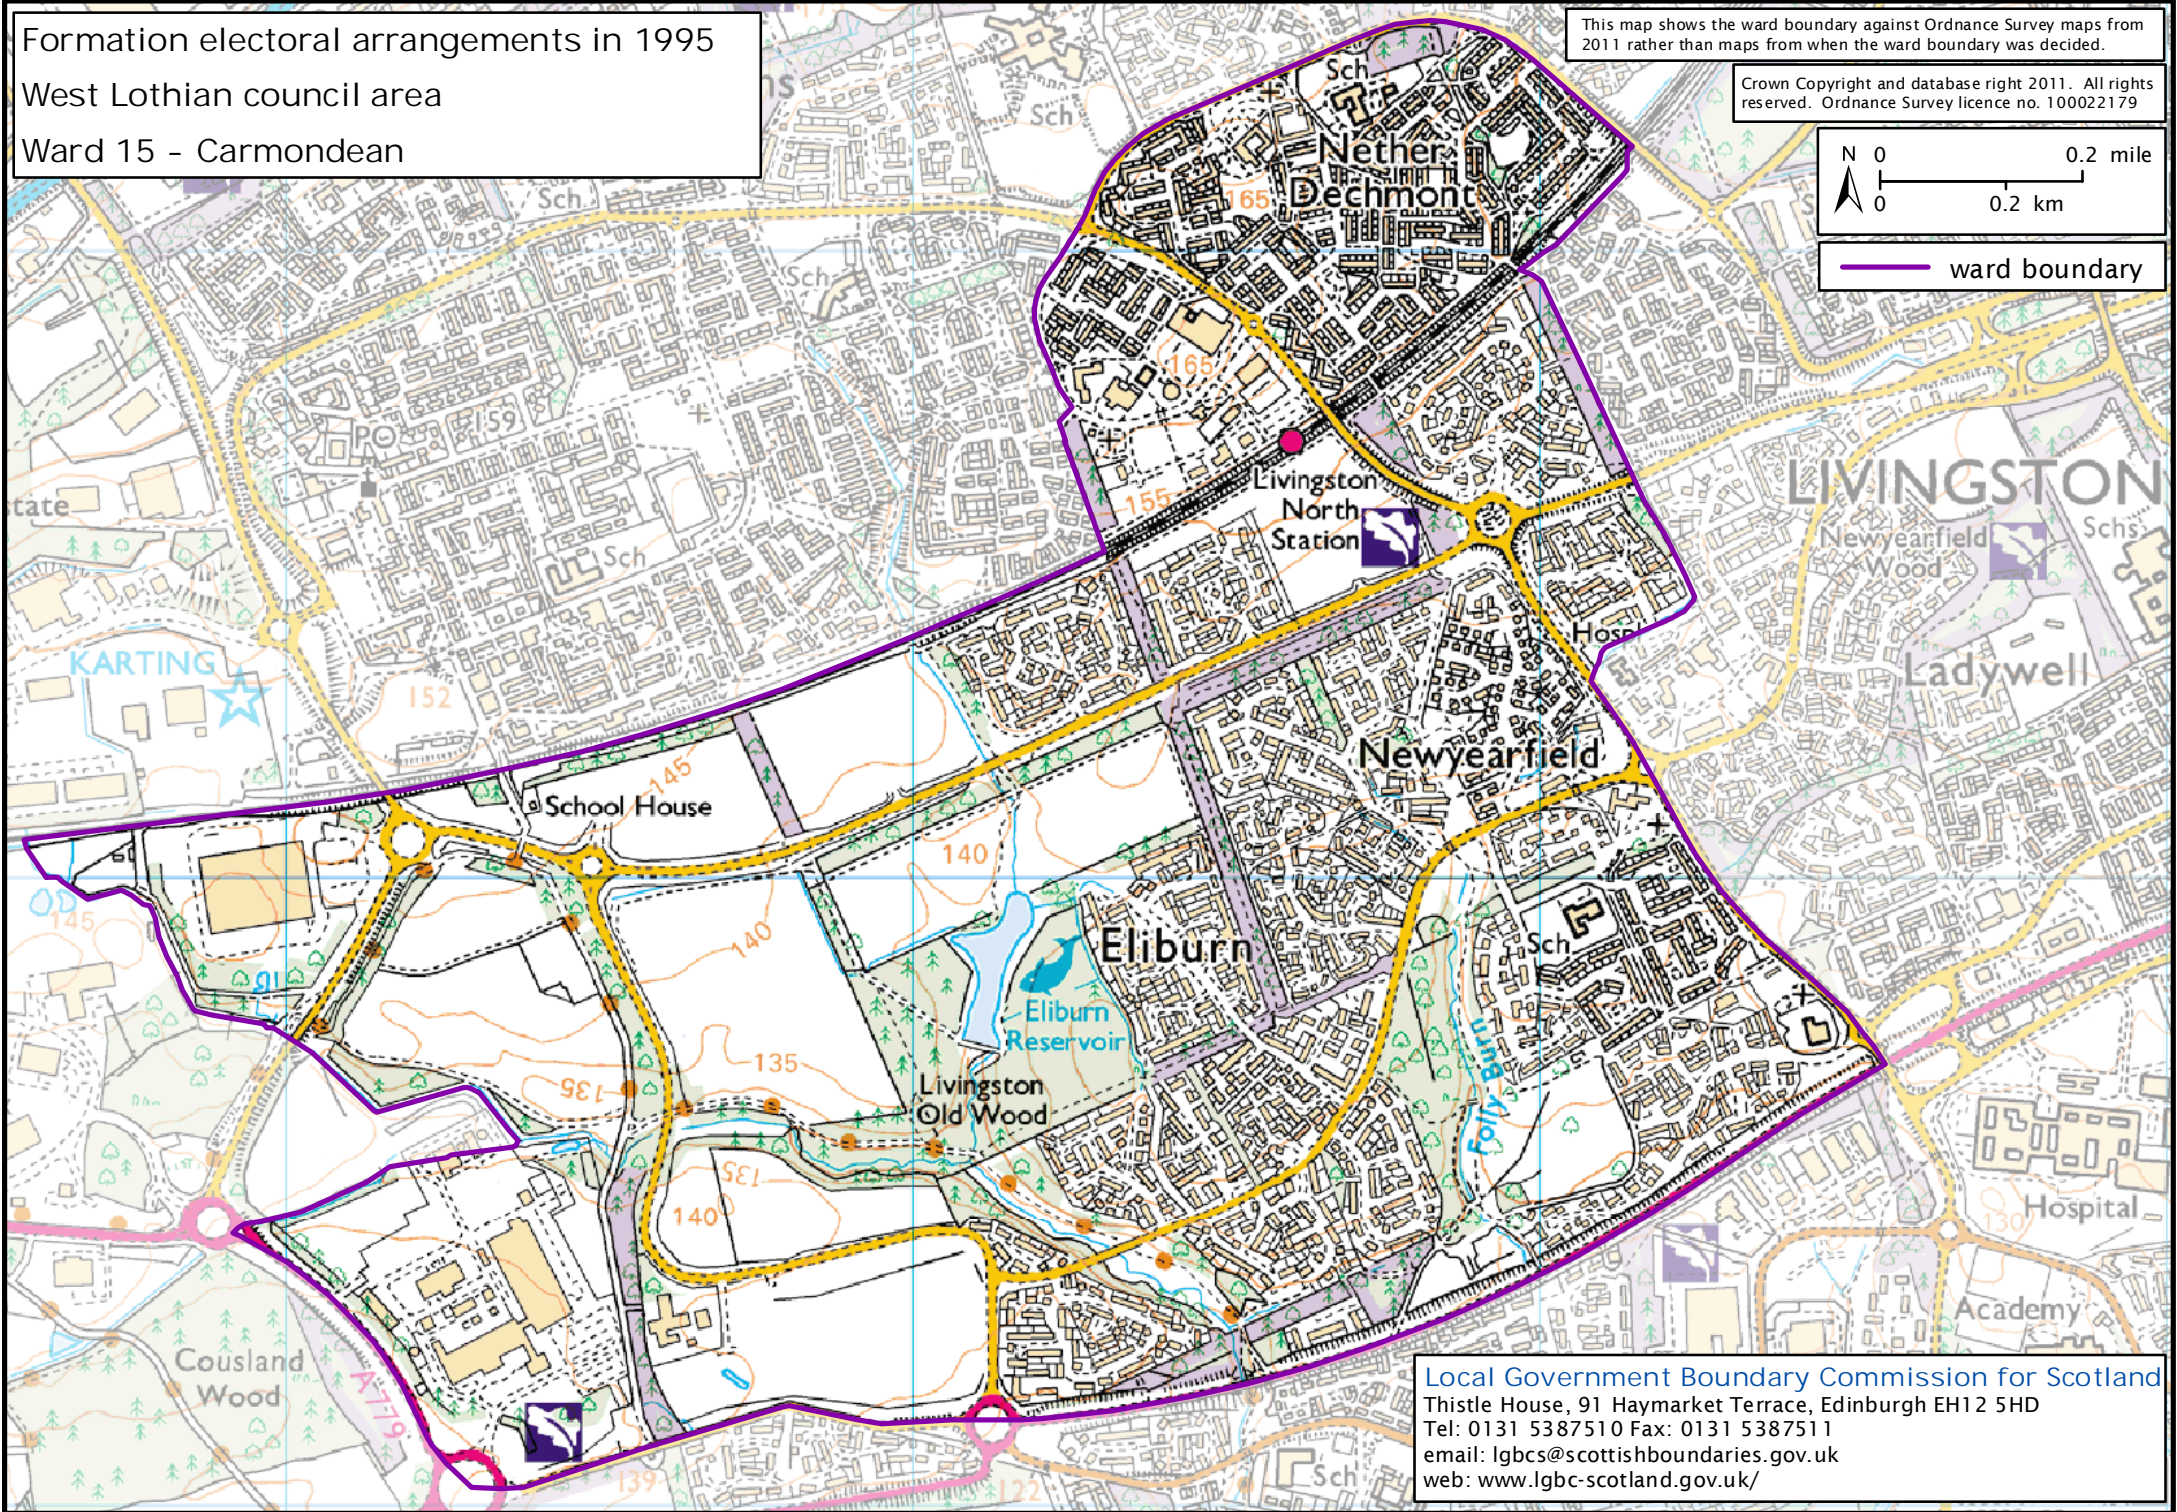

Formation electoral arrangements in 1995

West Lothian council area

Ward 15 - Carmondean

This map shows the ward boundary against Ordnance Survey maps from 2011 rather than maps from when the ward boundary was decided.

Crown Copyright and database right 2011. All rights reserved. Ordnance Survey licence no. 100022179

— ward boundary

Local Government Boundary Commission for Scotland
Thistle House, 91 Haymarket Terrace, Edinburgh EH12 5HD
Tel: 0131 5387510 Fax: 0131 5387511
email: lgbcs@scottishboundaries.gov.uk
web: www.lgbc-scotland.gov.uk/