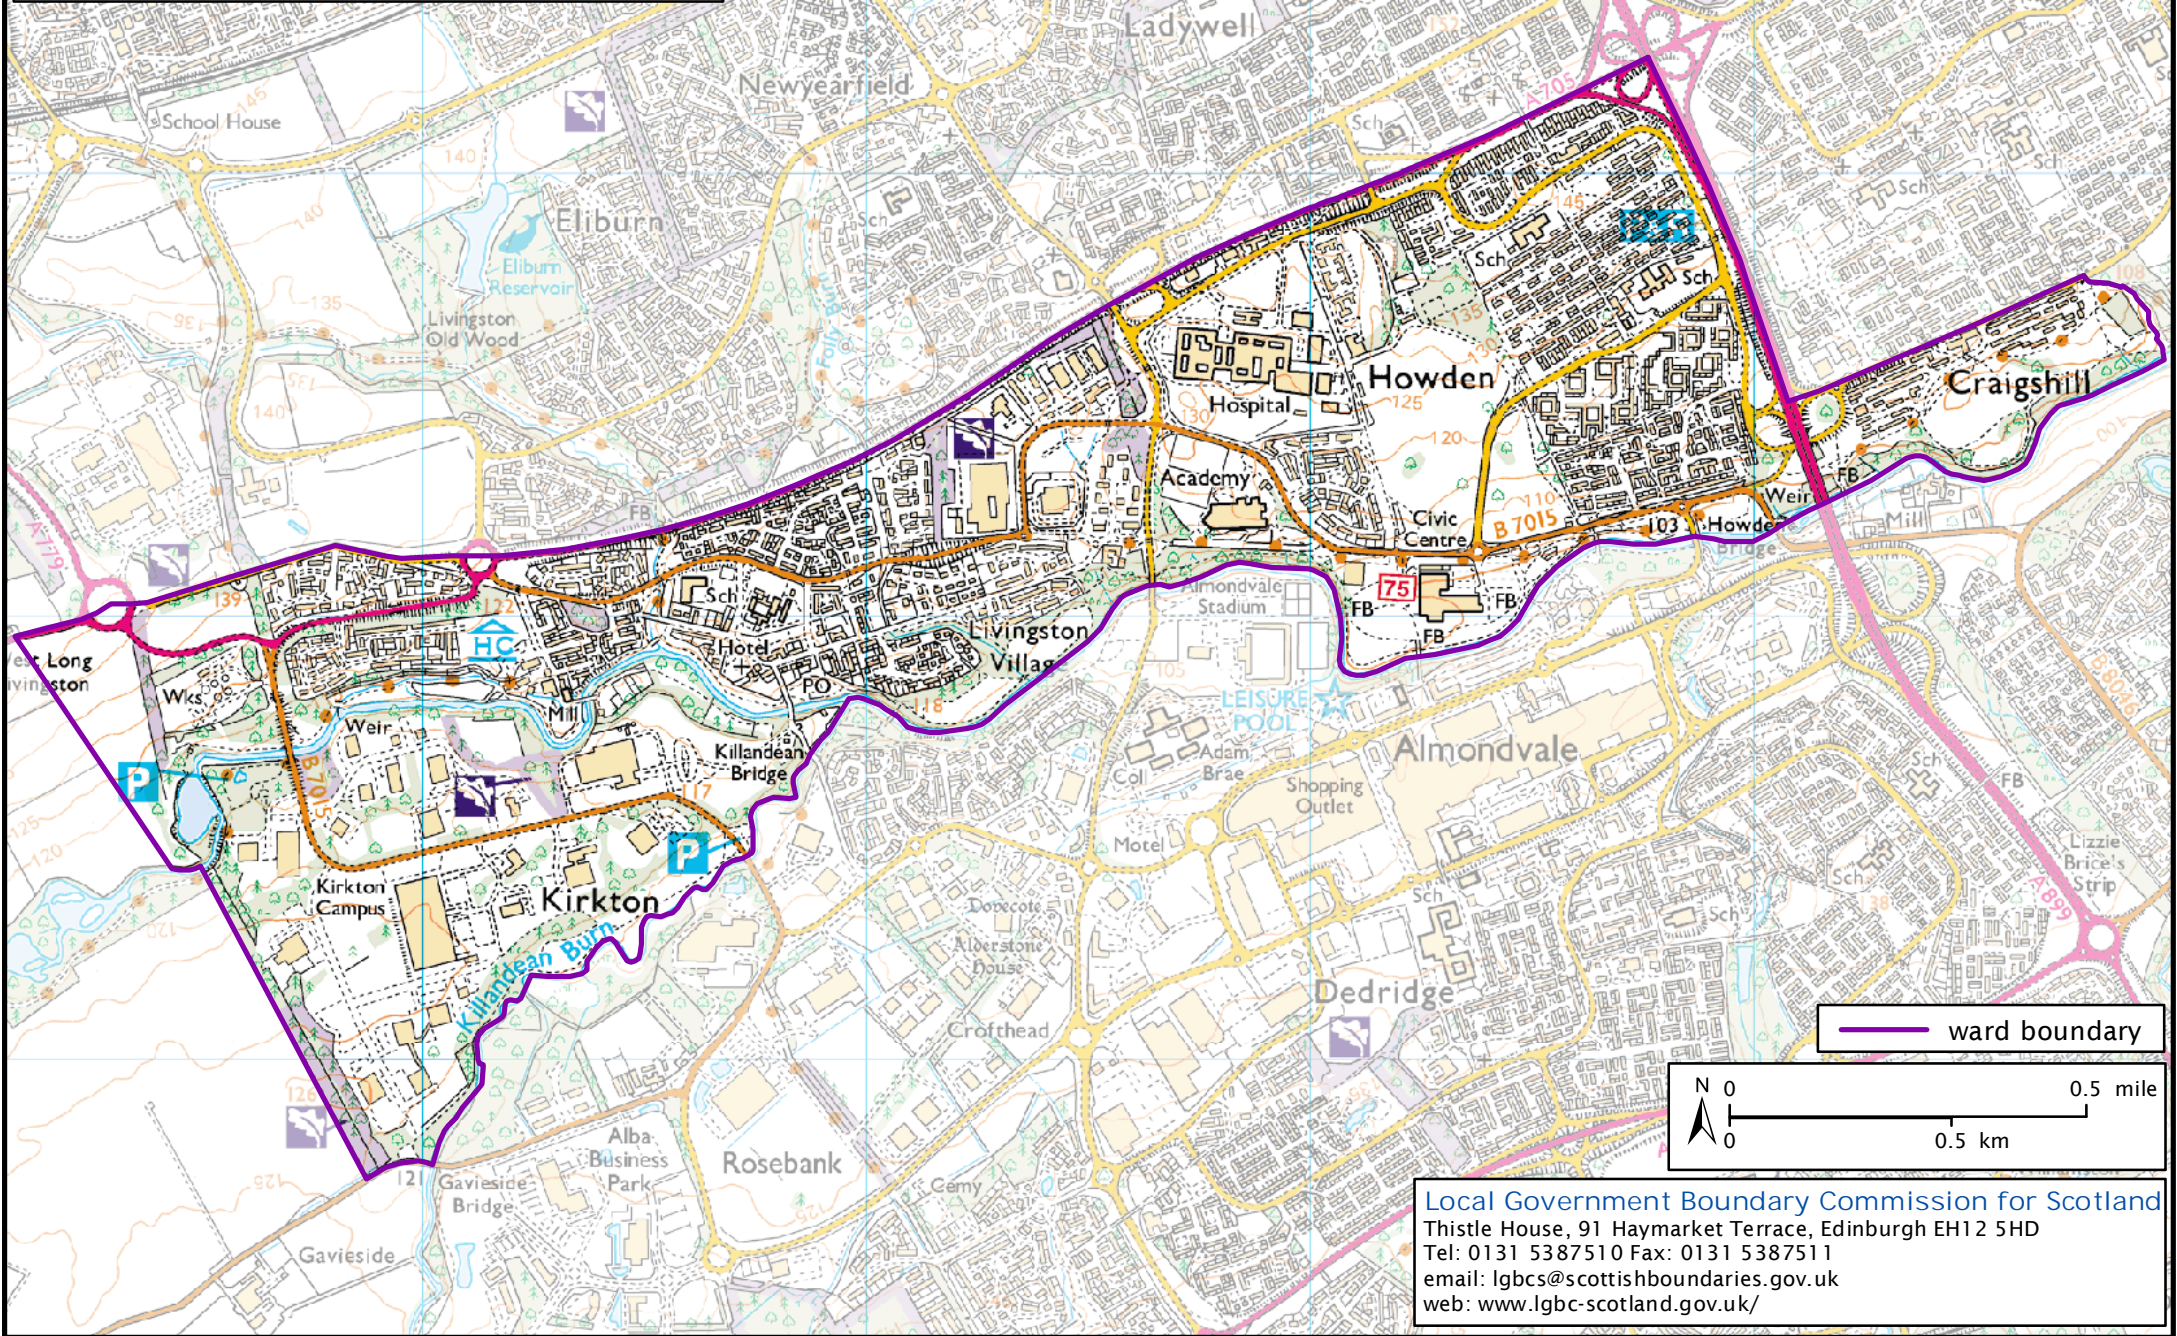

Formation electoral arrangements in 1995

West Lothian council area

Ward 16 - Howden

This map shows the ward boundary against Ordnance Survey maps from 2011 rather than maps from when the ward boundary was decided.

Crown Copyright and database right 2011. All rights reserved. Ordnance Survey licence no. 100022179

ward boundary

Local Government Boundary Commission for Scotland  
Thistle House, 91 Haymarket Terrace, Edinburgh EH12 5HD  
Tel: 0131 5387510 Fax: 0131 5387511  
email: [lgbc@scottishboundaries.gov.uk](mailto:lgbc@scottishboundaries.gov.uk)  
web: [www.lgbc-scotland.gov.uk/](http://www.lgbc-scotland.gov.uk/)