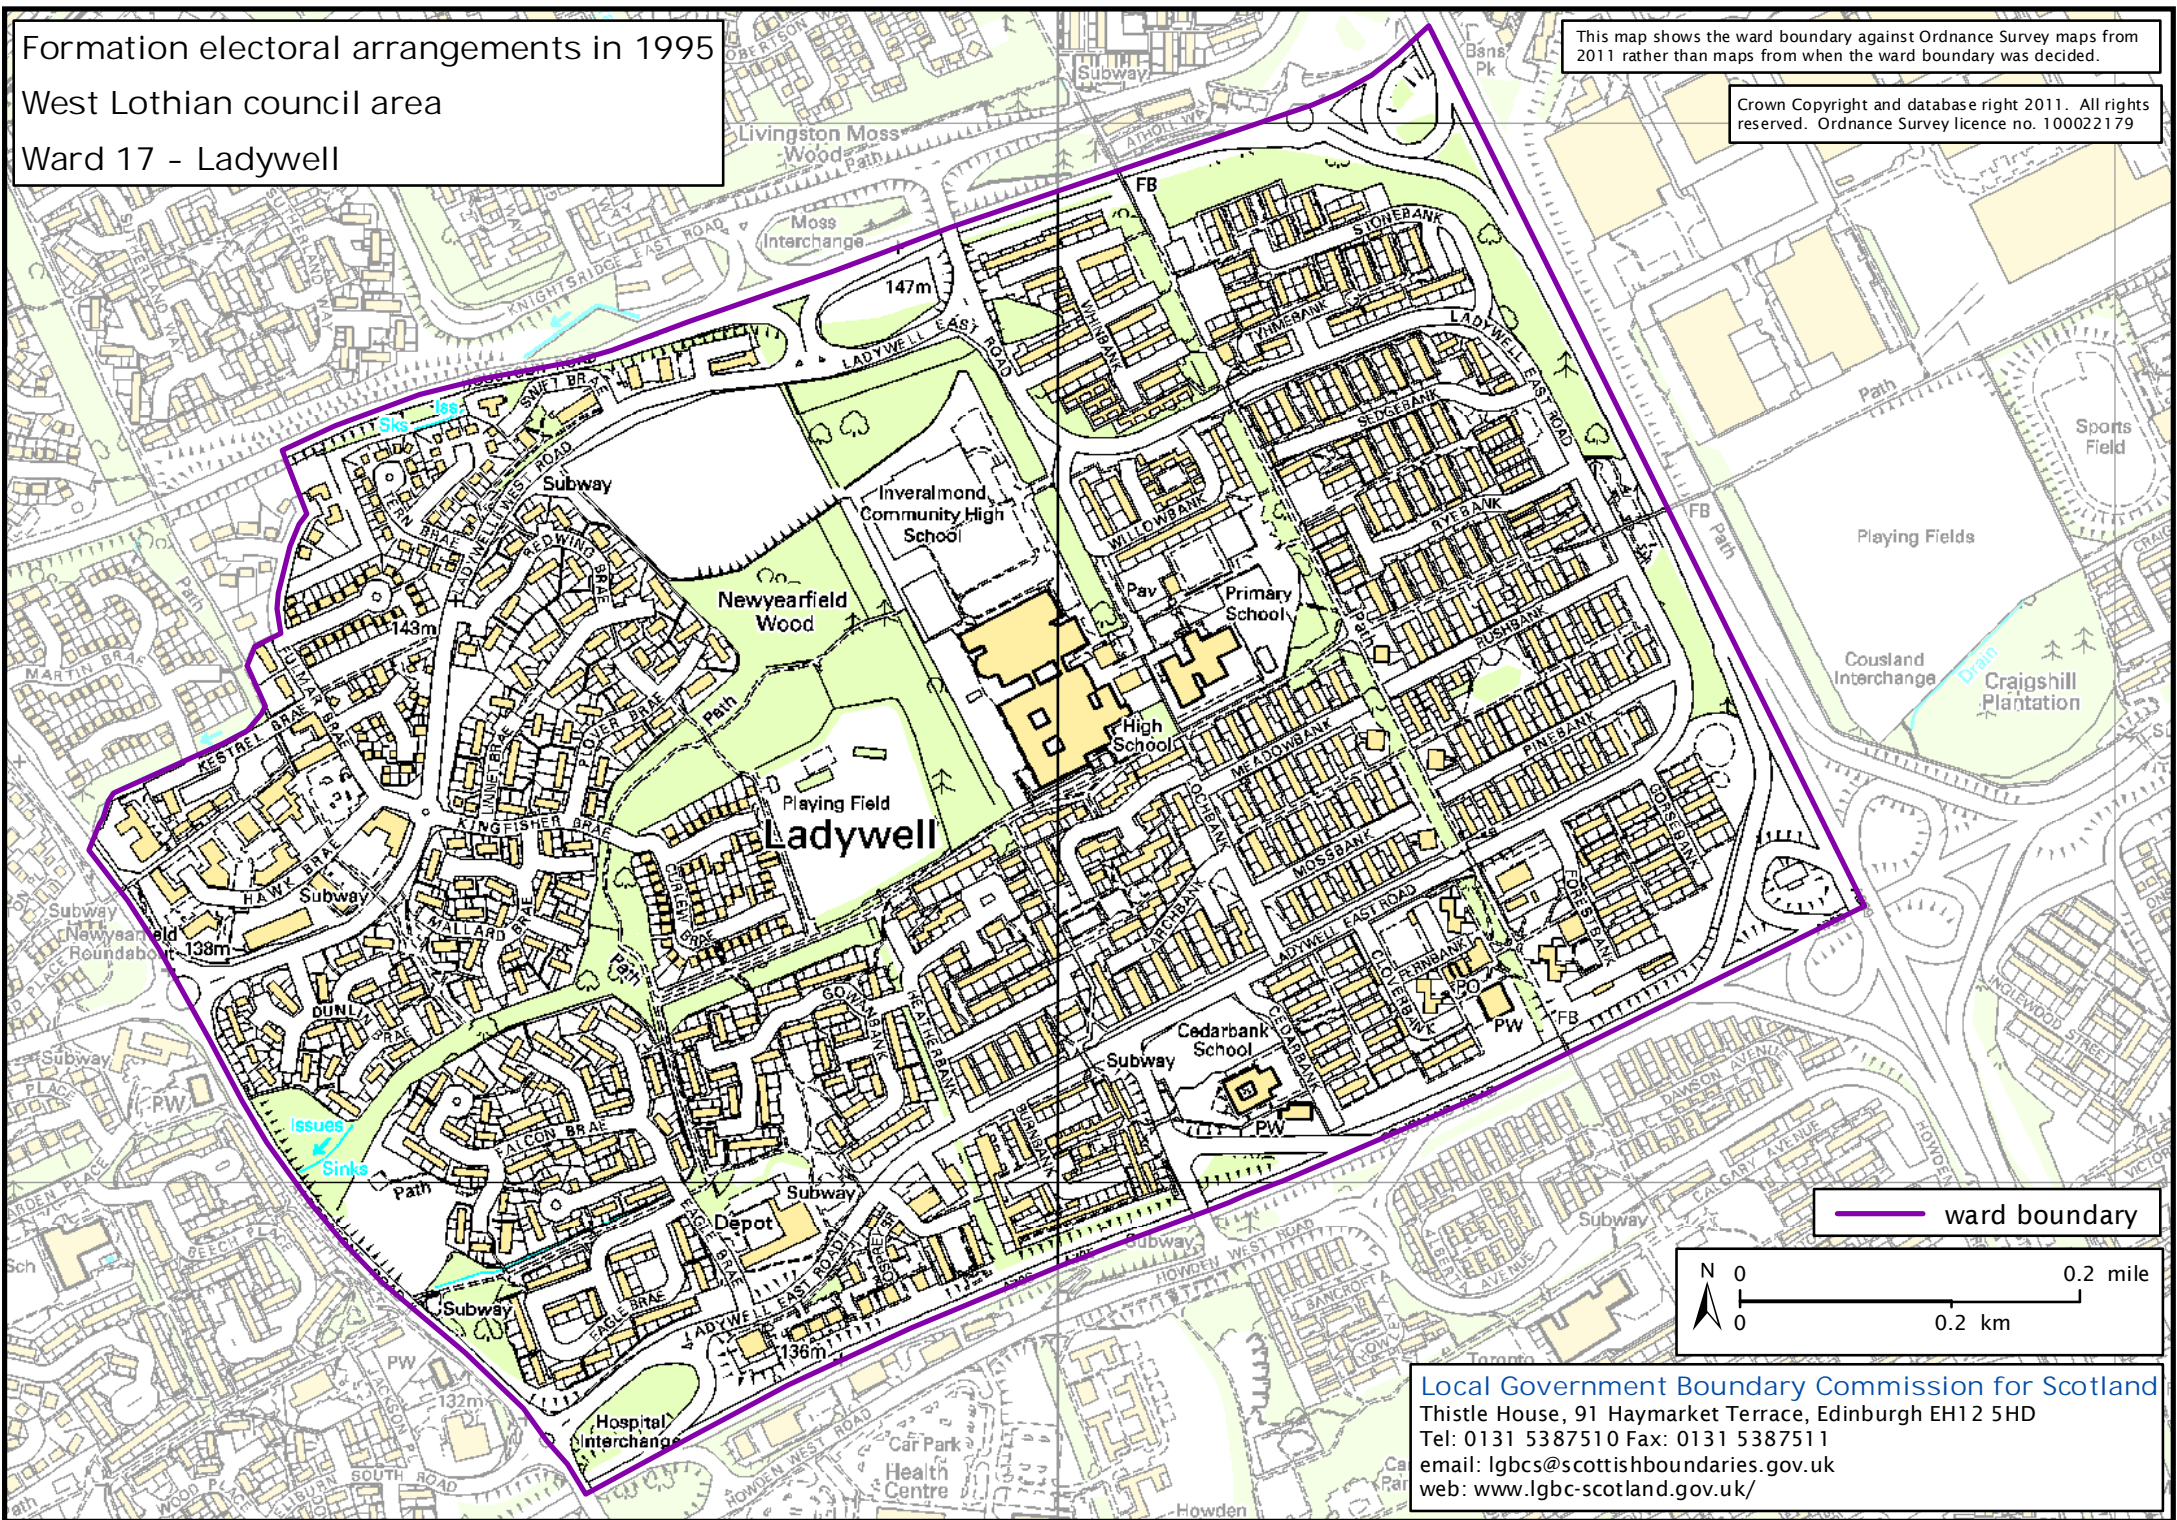

# Formation electoral arrangements in 1995

West Lothian council area

Ward 17 - Ladywell

This map shows the ward boundary against Ordnance Survey maps from 2011 rather than maps from when the ward boundary was decided.

Crown Copyright and database right 2011. All rights reserved. Ordnance Survey licence no. 100022179

Local Government Boundary Commission for Scotland  
Thistle House, 91 Haymarket Terrace, Edinburgh EH12 5HD  
Tel: 0131 5387510 Fax: 0131 5387511  
email: [lgbcs@scottishboundaries.gov.uk](mailto:lgbcs@scottishboundaries.gov.uk)  
web: [www.lgbc-scotland.gov.uk/](http://www.lgbc-scotland.gov.uk/)