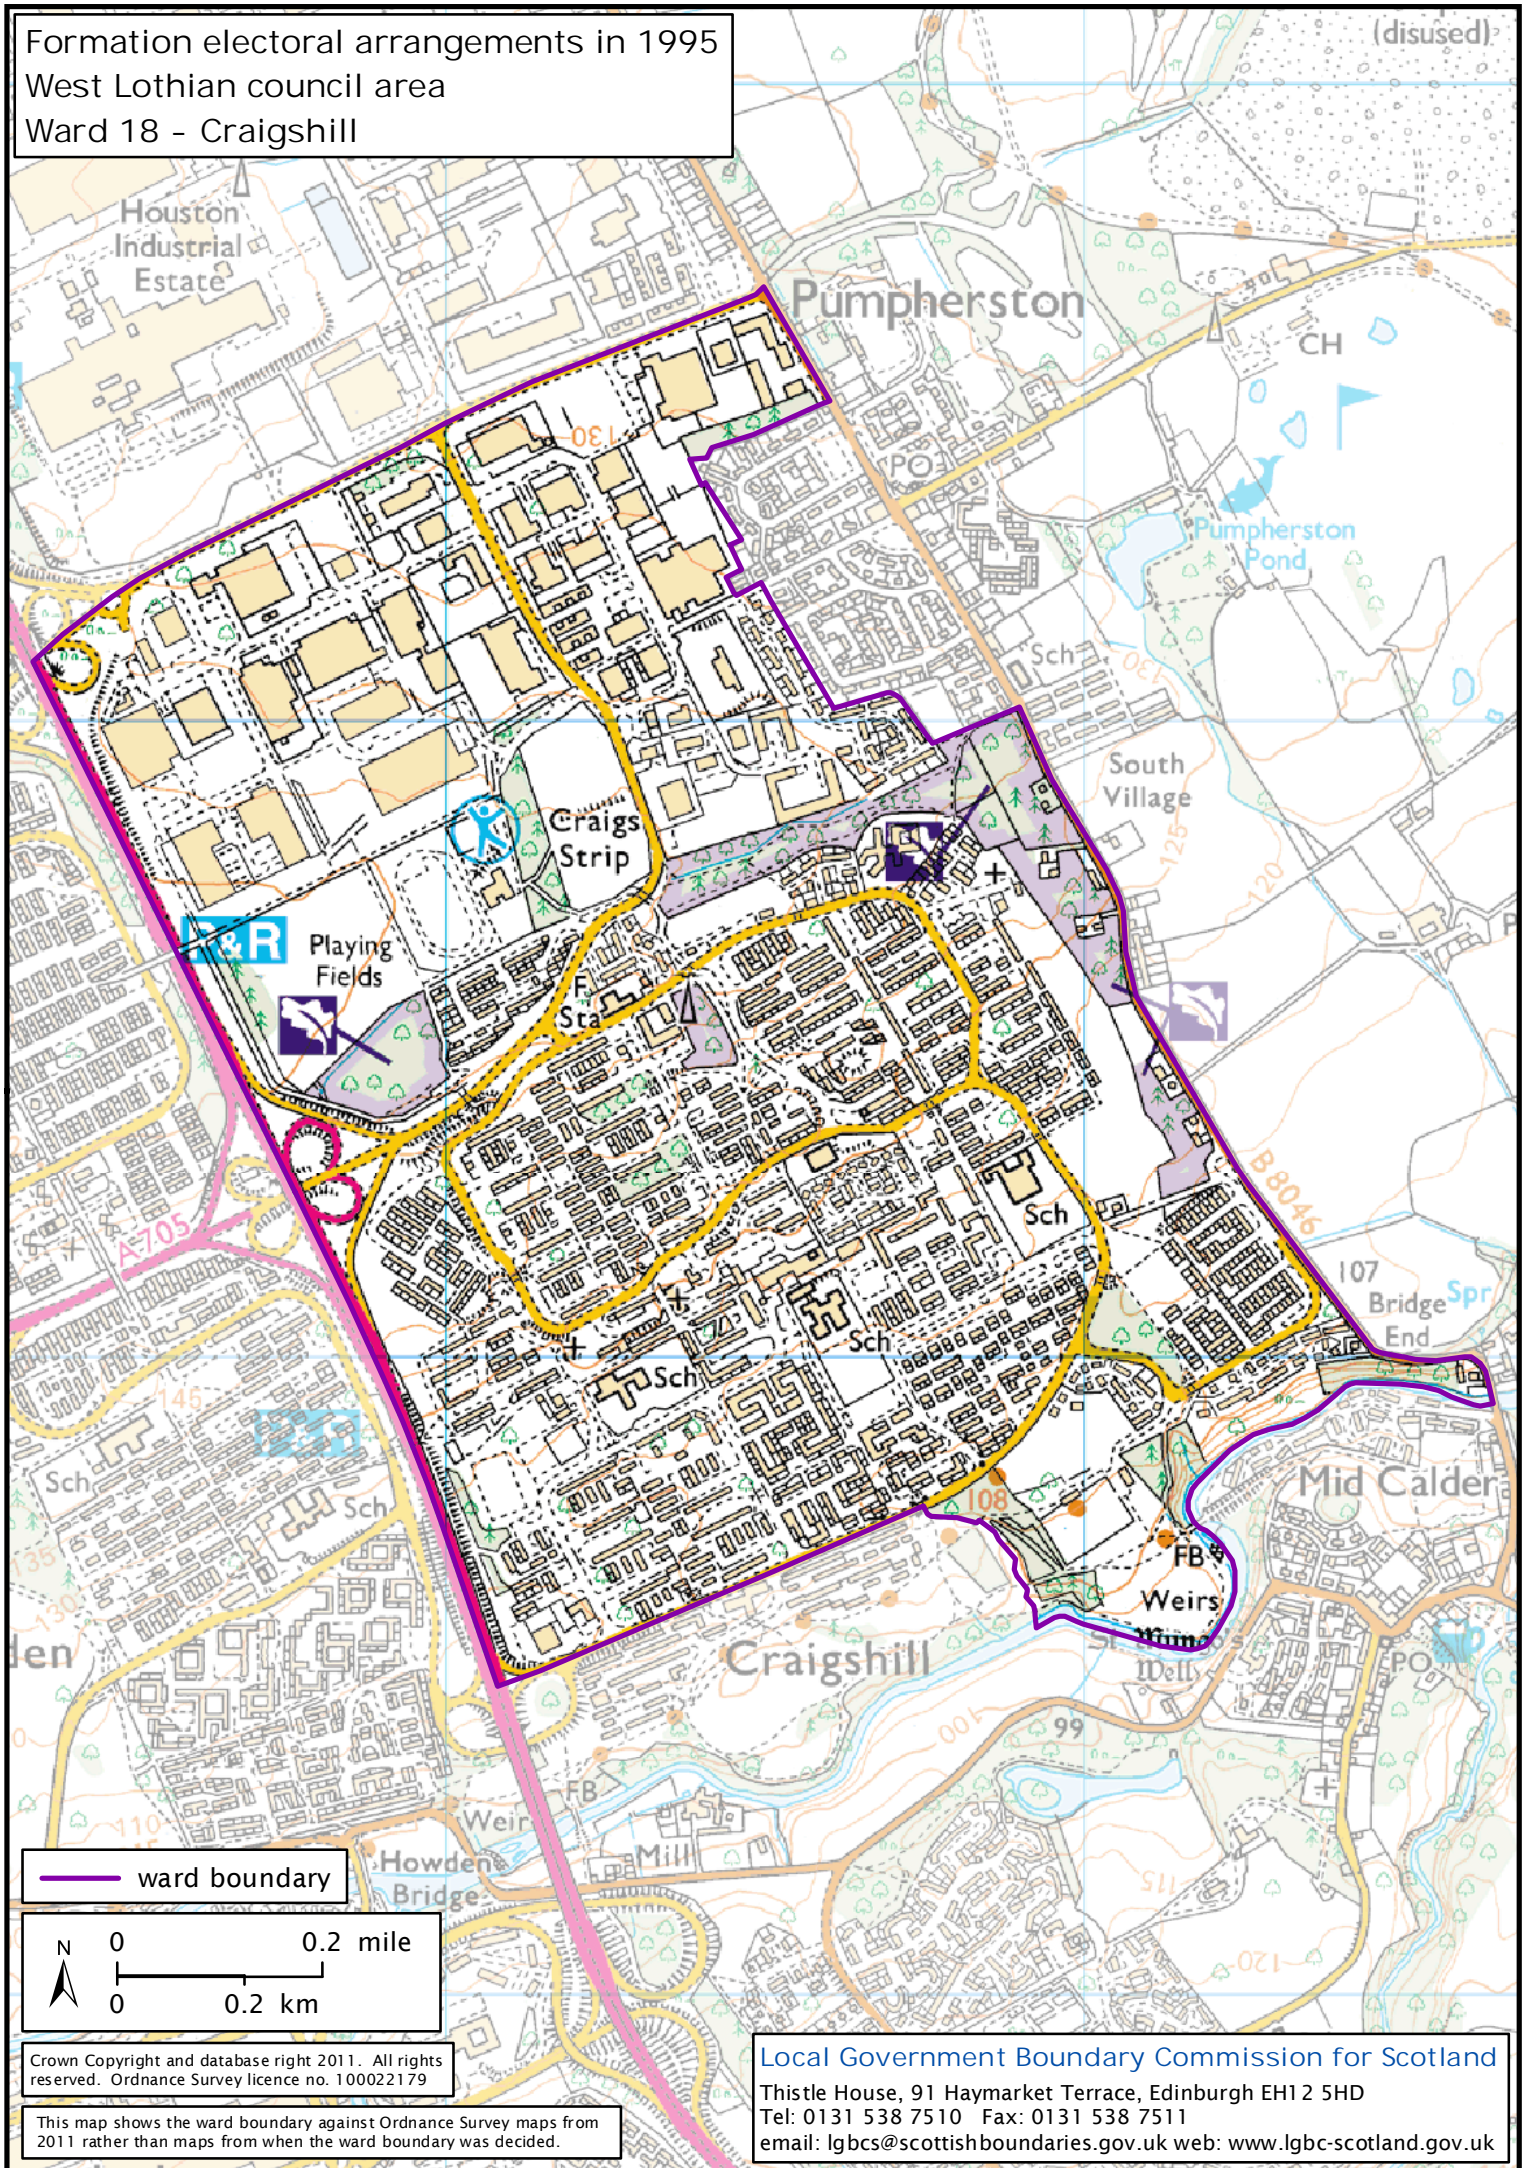

Formation electoral arrangements in 1995  
West Lothian council area  
Ward 18 - Craigshill

— ward boundary

Crown Copyright and database right 2011. All rights reserved. Ordnance Survey licence no. 100022179

This map shows the ward boundary against Ordnance Survey maps from 2011 rather than maps from when the ward boundary was decided.

Local Government Boundary Commission for Scotland  
Thistle House, 91 Haymarket Terrace, Edinburgh EH1 2 5HD  
Tel: 0131 538 7510 Fax: 0131 538 7511  
email: lgbcscottishboundaries.gov.uk web: www.lgbc-scotland.gov.uk