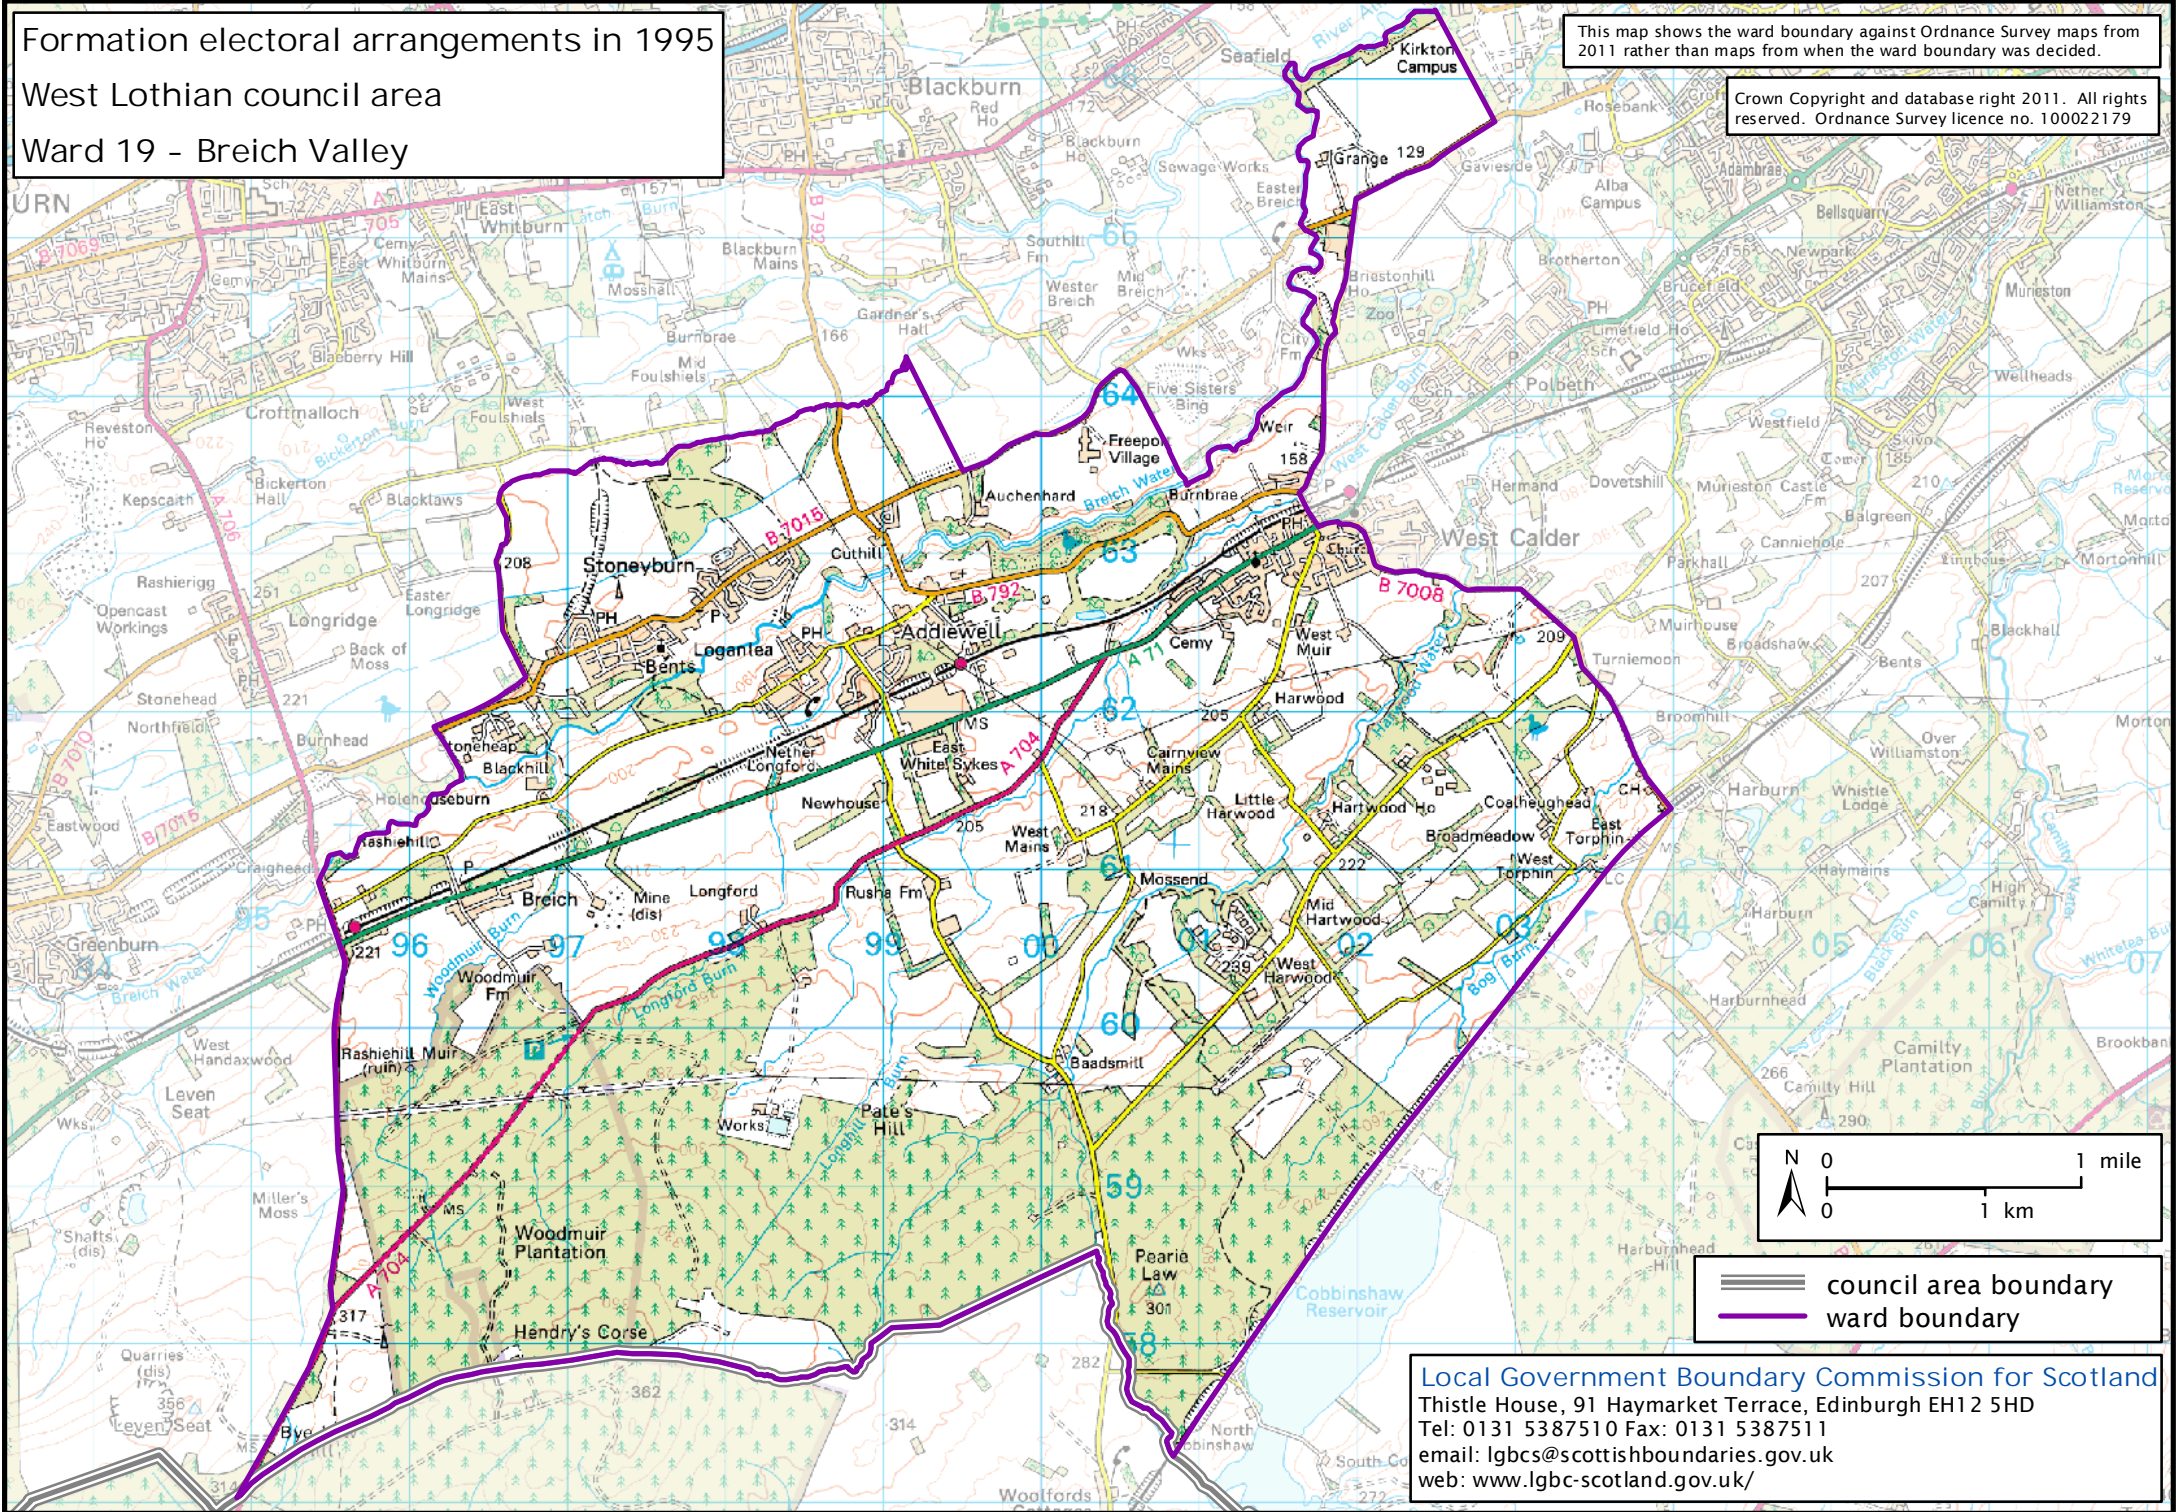

# Formation electoral arrangements in 1995

West Lothian council area

Ward 19 - Breich Valley

This map shows the ward boundary against Ordnance Survey maps from 2011 rather than maps from when the ward boundary was decided.

Crown Copyright and database right 2011. All rights reserved. Ordnance Survey licence no. 10002179

==== council area boundary  
—— ward boundary

Local Government Boundary Commission for Scotland  
Thistle House, 91 Haymarket Terrace, Edinburgh EH12 5HD  
Tel: 0131 5387510 Fax: 0131 5387511  
email: [lgbcs@scottishboundaries.gov.uk](mailto:lgbcs@scottishboundaries.gov.uk)  
web: [www.lgbc-scotland.gov.uk/](http://www.lgbc-scotland.gov.uk/)