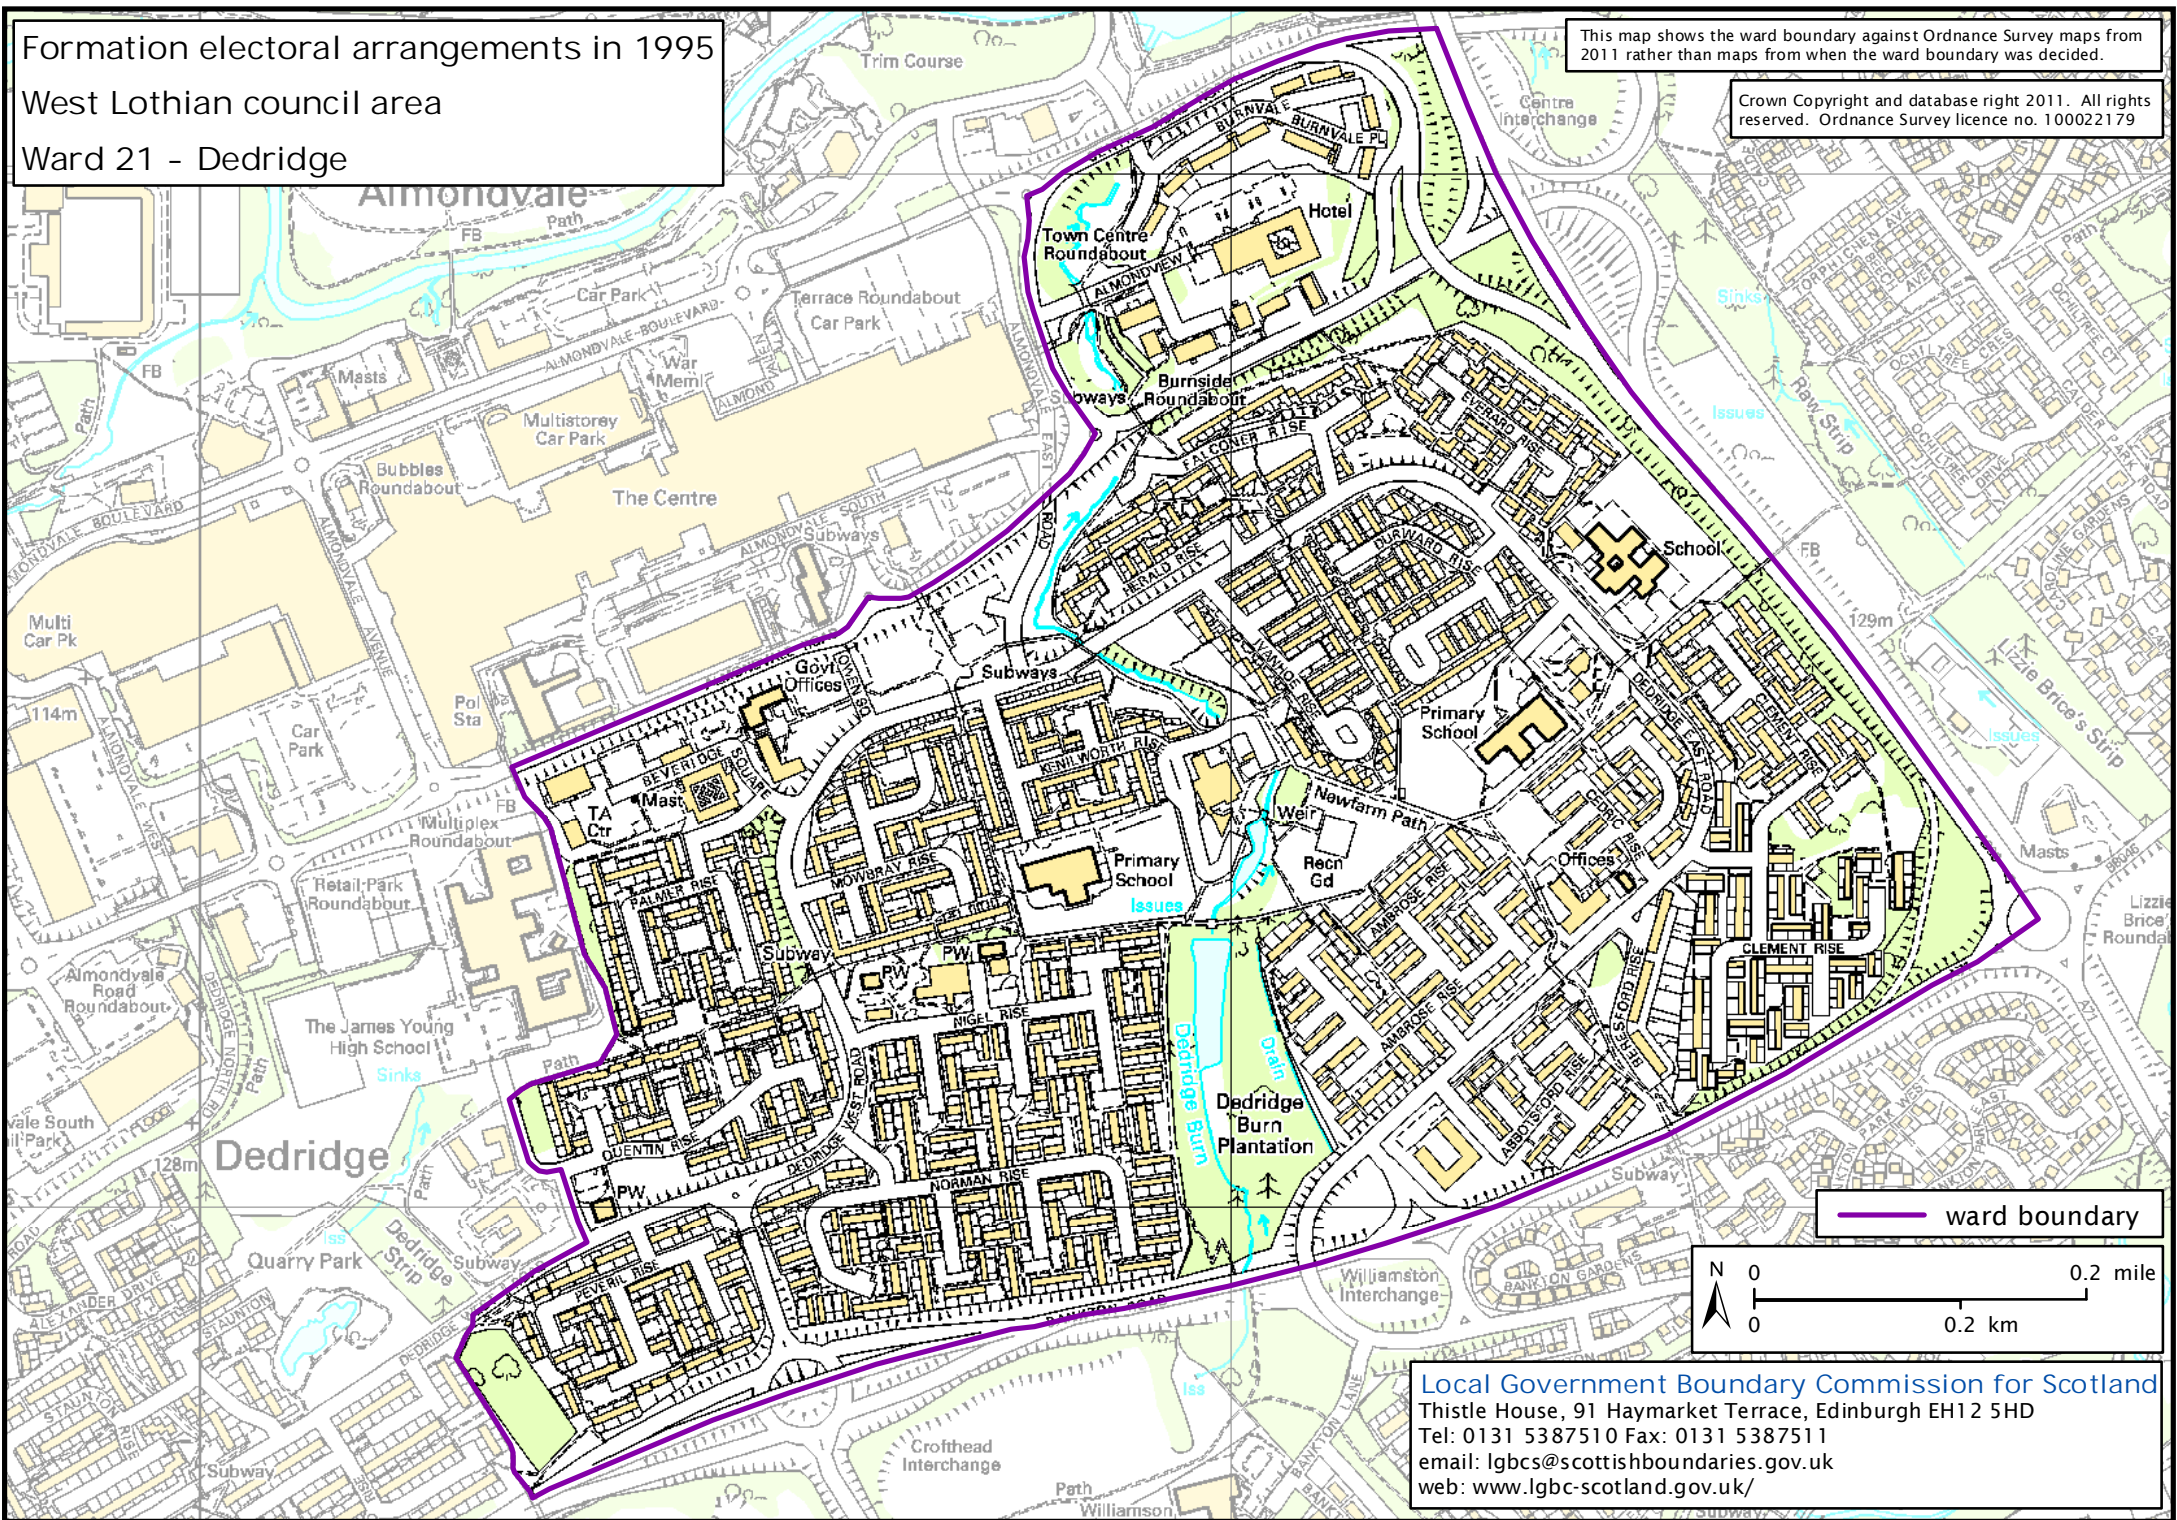

Formation electoral arrangements in 1995

West Lothian council area

Ward 21 - Dedridge

This map shows the ward boundary against Ordnance Survey maps from 2011 rather than maps from when the ward boundary was decided.

Crown Copyright and database right 2011. All rights reserved. Ordnance Survey licence no. 100022179

ward boundary

Local Government Boundary Commission for Scotland
Thistle House, 91 Haymarket Terrace, Edinburgh EH12 5HD
Tel: 0131 5387510 Fax: 0131 5387511
email: lgbcscottishboundaries.gov.uk
web: www.lgbc-scotland.gov.uk/