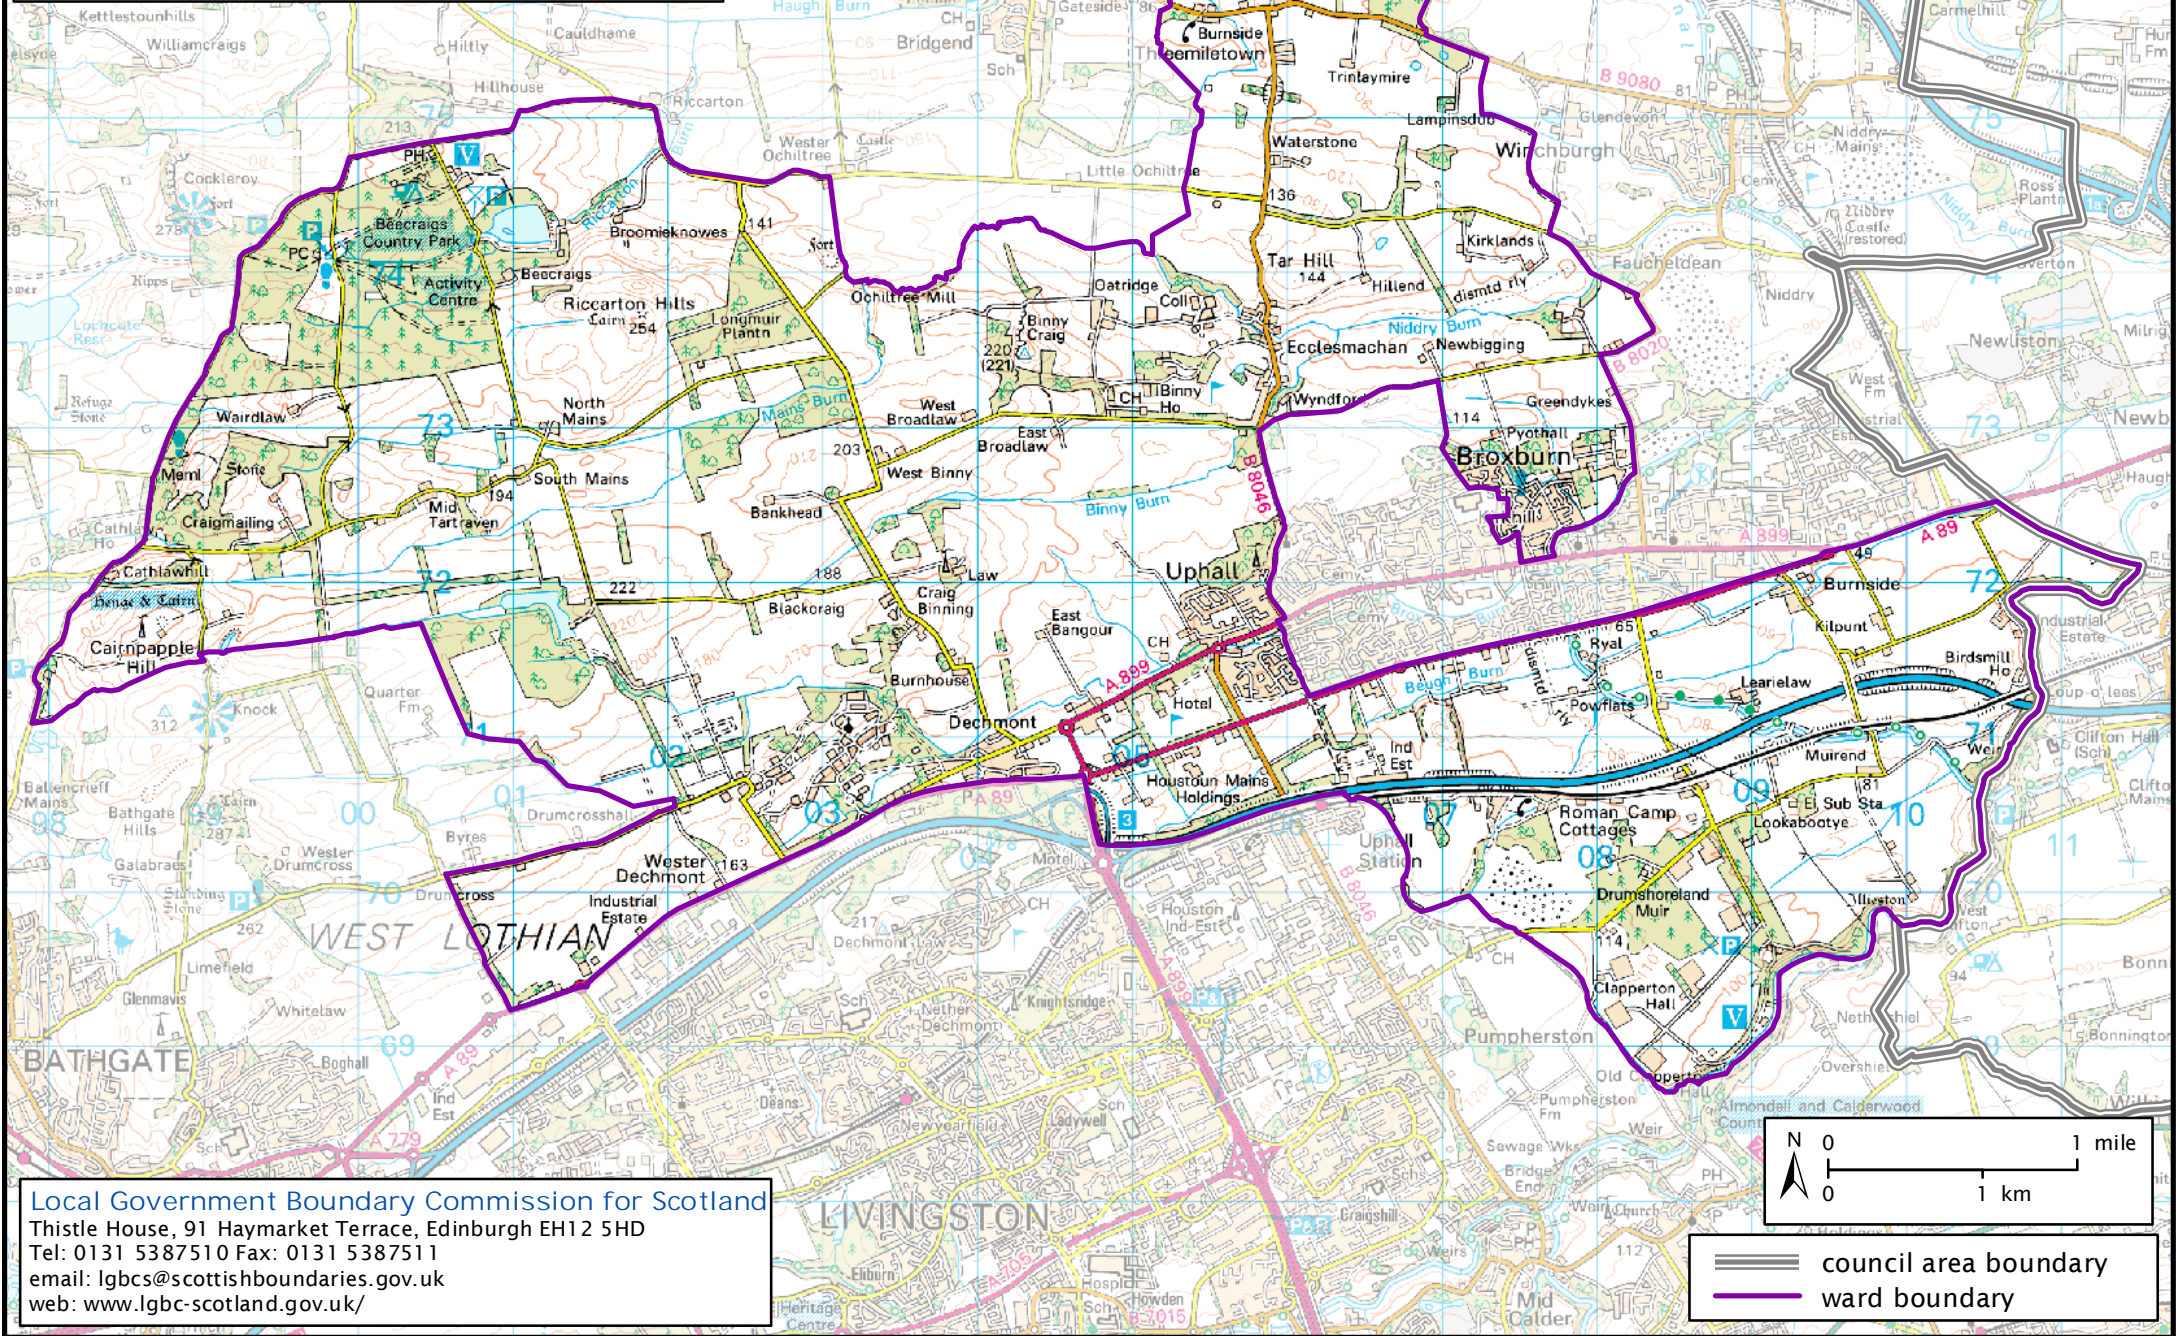

Formation electoral arrangements in 1995

West Lothian council area

Ward 22 - Houston

This map shows the ward boundary against Ordnance Survey maps from 2011 rather than maps from when the ward boundary was decided.

Crown Copyright and database right 2011. All rights reserved. Ordnance Survey licence no. 100022179

Local Government Boundary Commission for Scotland
Thistle House, 91 Haymarket Terrace, Edinburgh EH12 5HD
Tel: 0131 5387510 Fax: 0131 5387511
email: lgbc@scottishboundaries.gov.uk
web: www.lgbc-scotland.gov.uk/

== council area boundary
— ward boundary