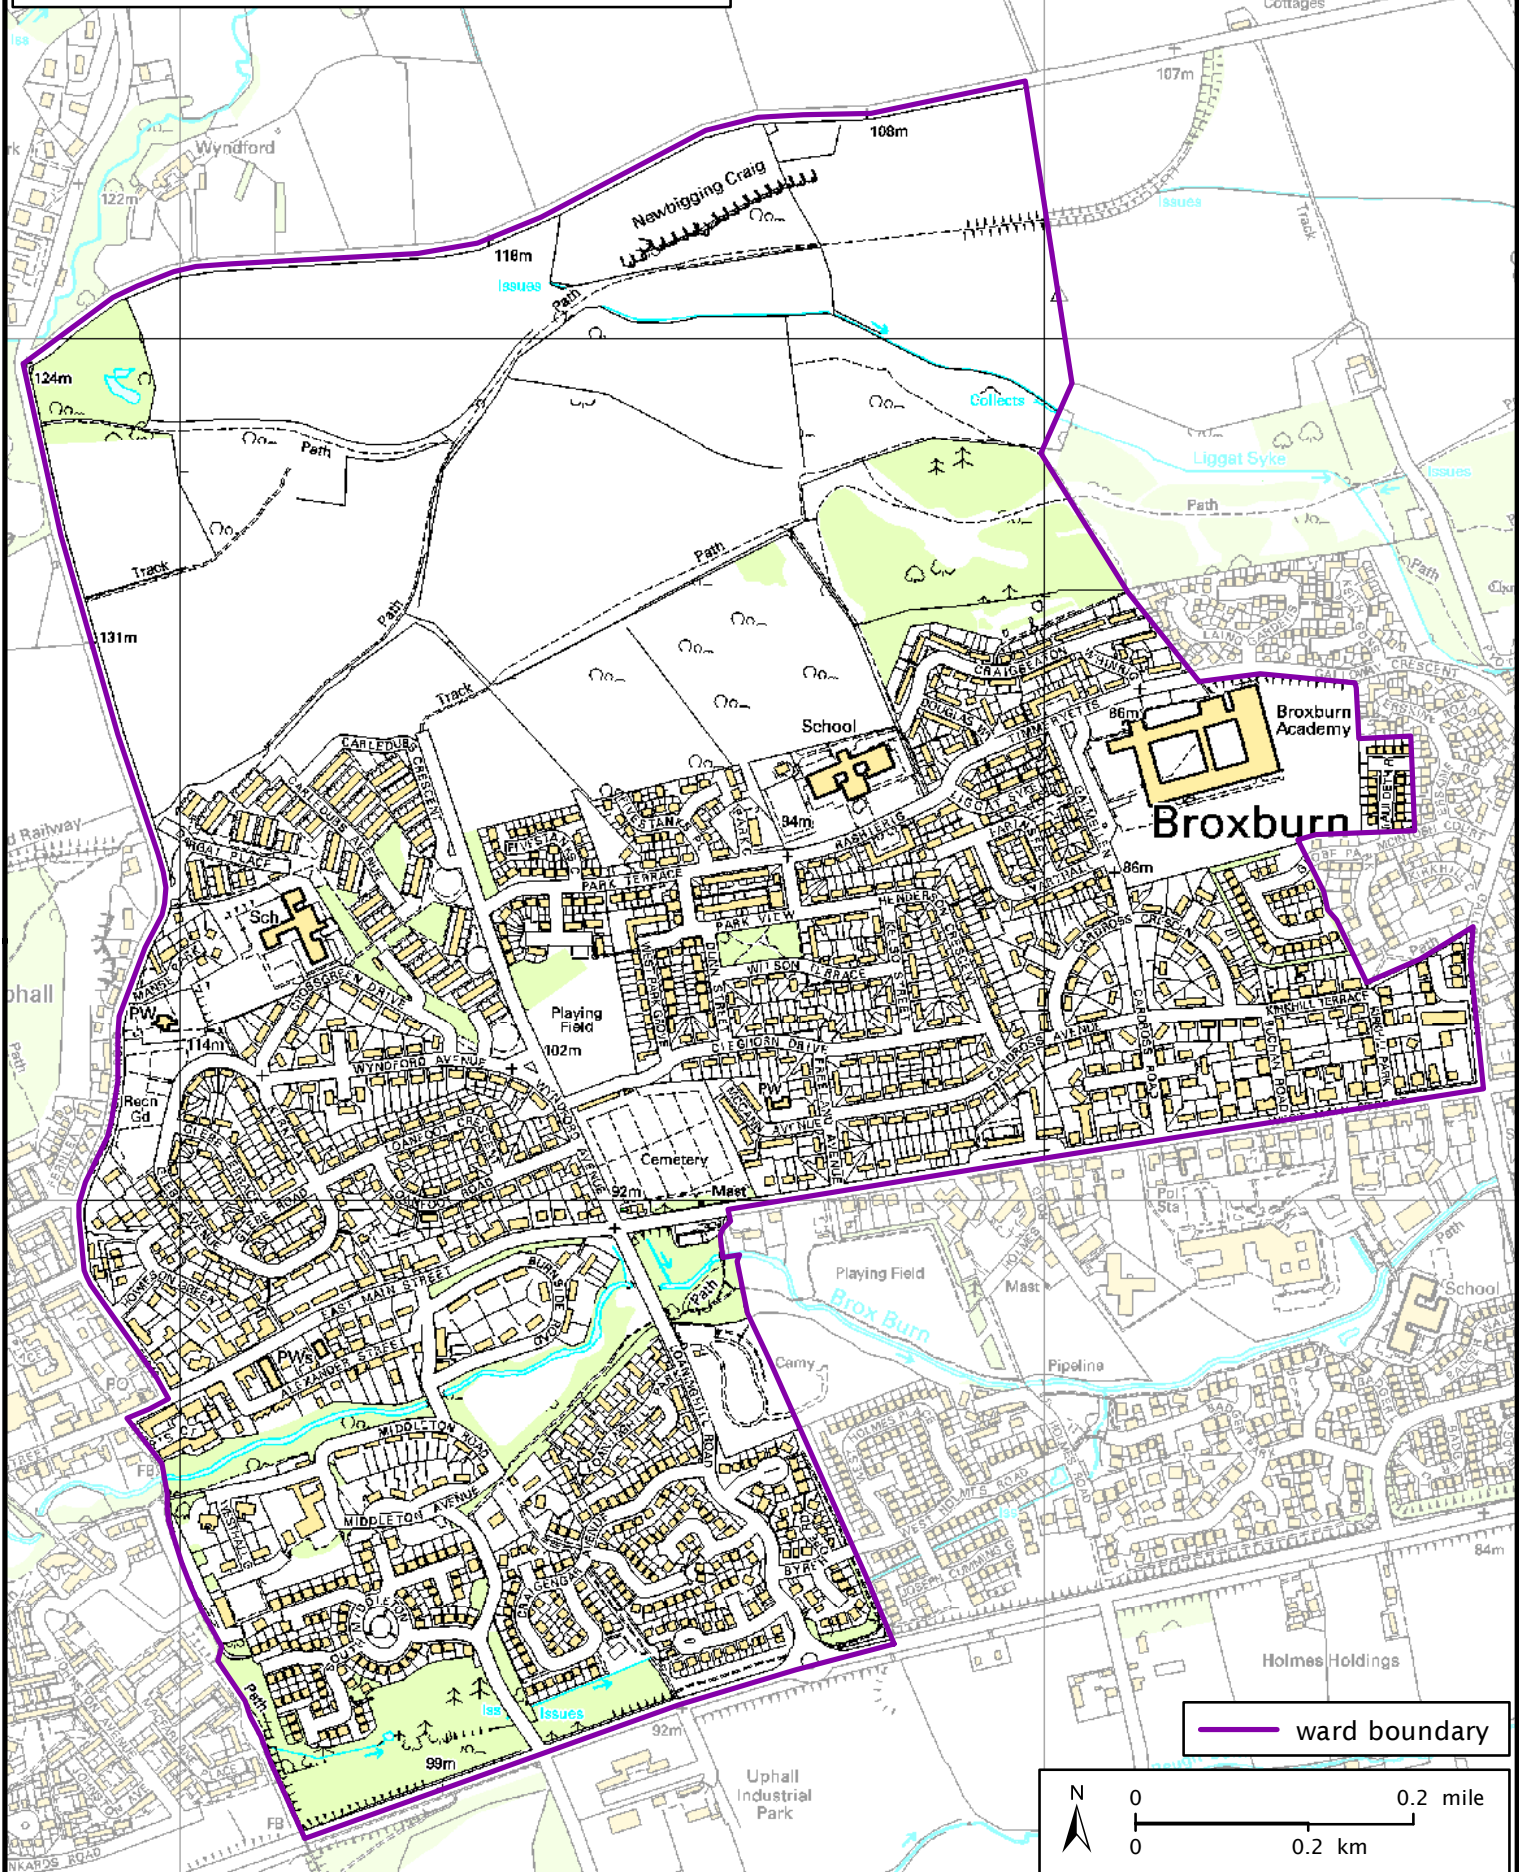

Formation electoral arrangements in 1995

West Lothian council area

Ward 23 - Middleton

This map shows the ward boundary against Ordnance Survey maps from 2011 rather than maps from when the ward boundary was decided.

Crown Copyright and database right 2011. All rights reserved. Ordnance Survey licence no. 100022179

— ward boundary

Local Government Boundary Commission for Scotland

Thistle House, 91 Haymarket Terrace, Edinburgh EH1 2 SHD