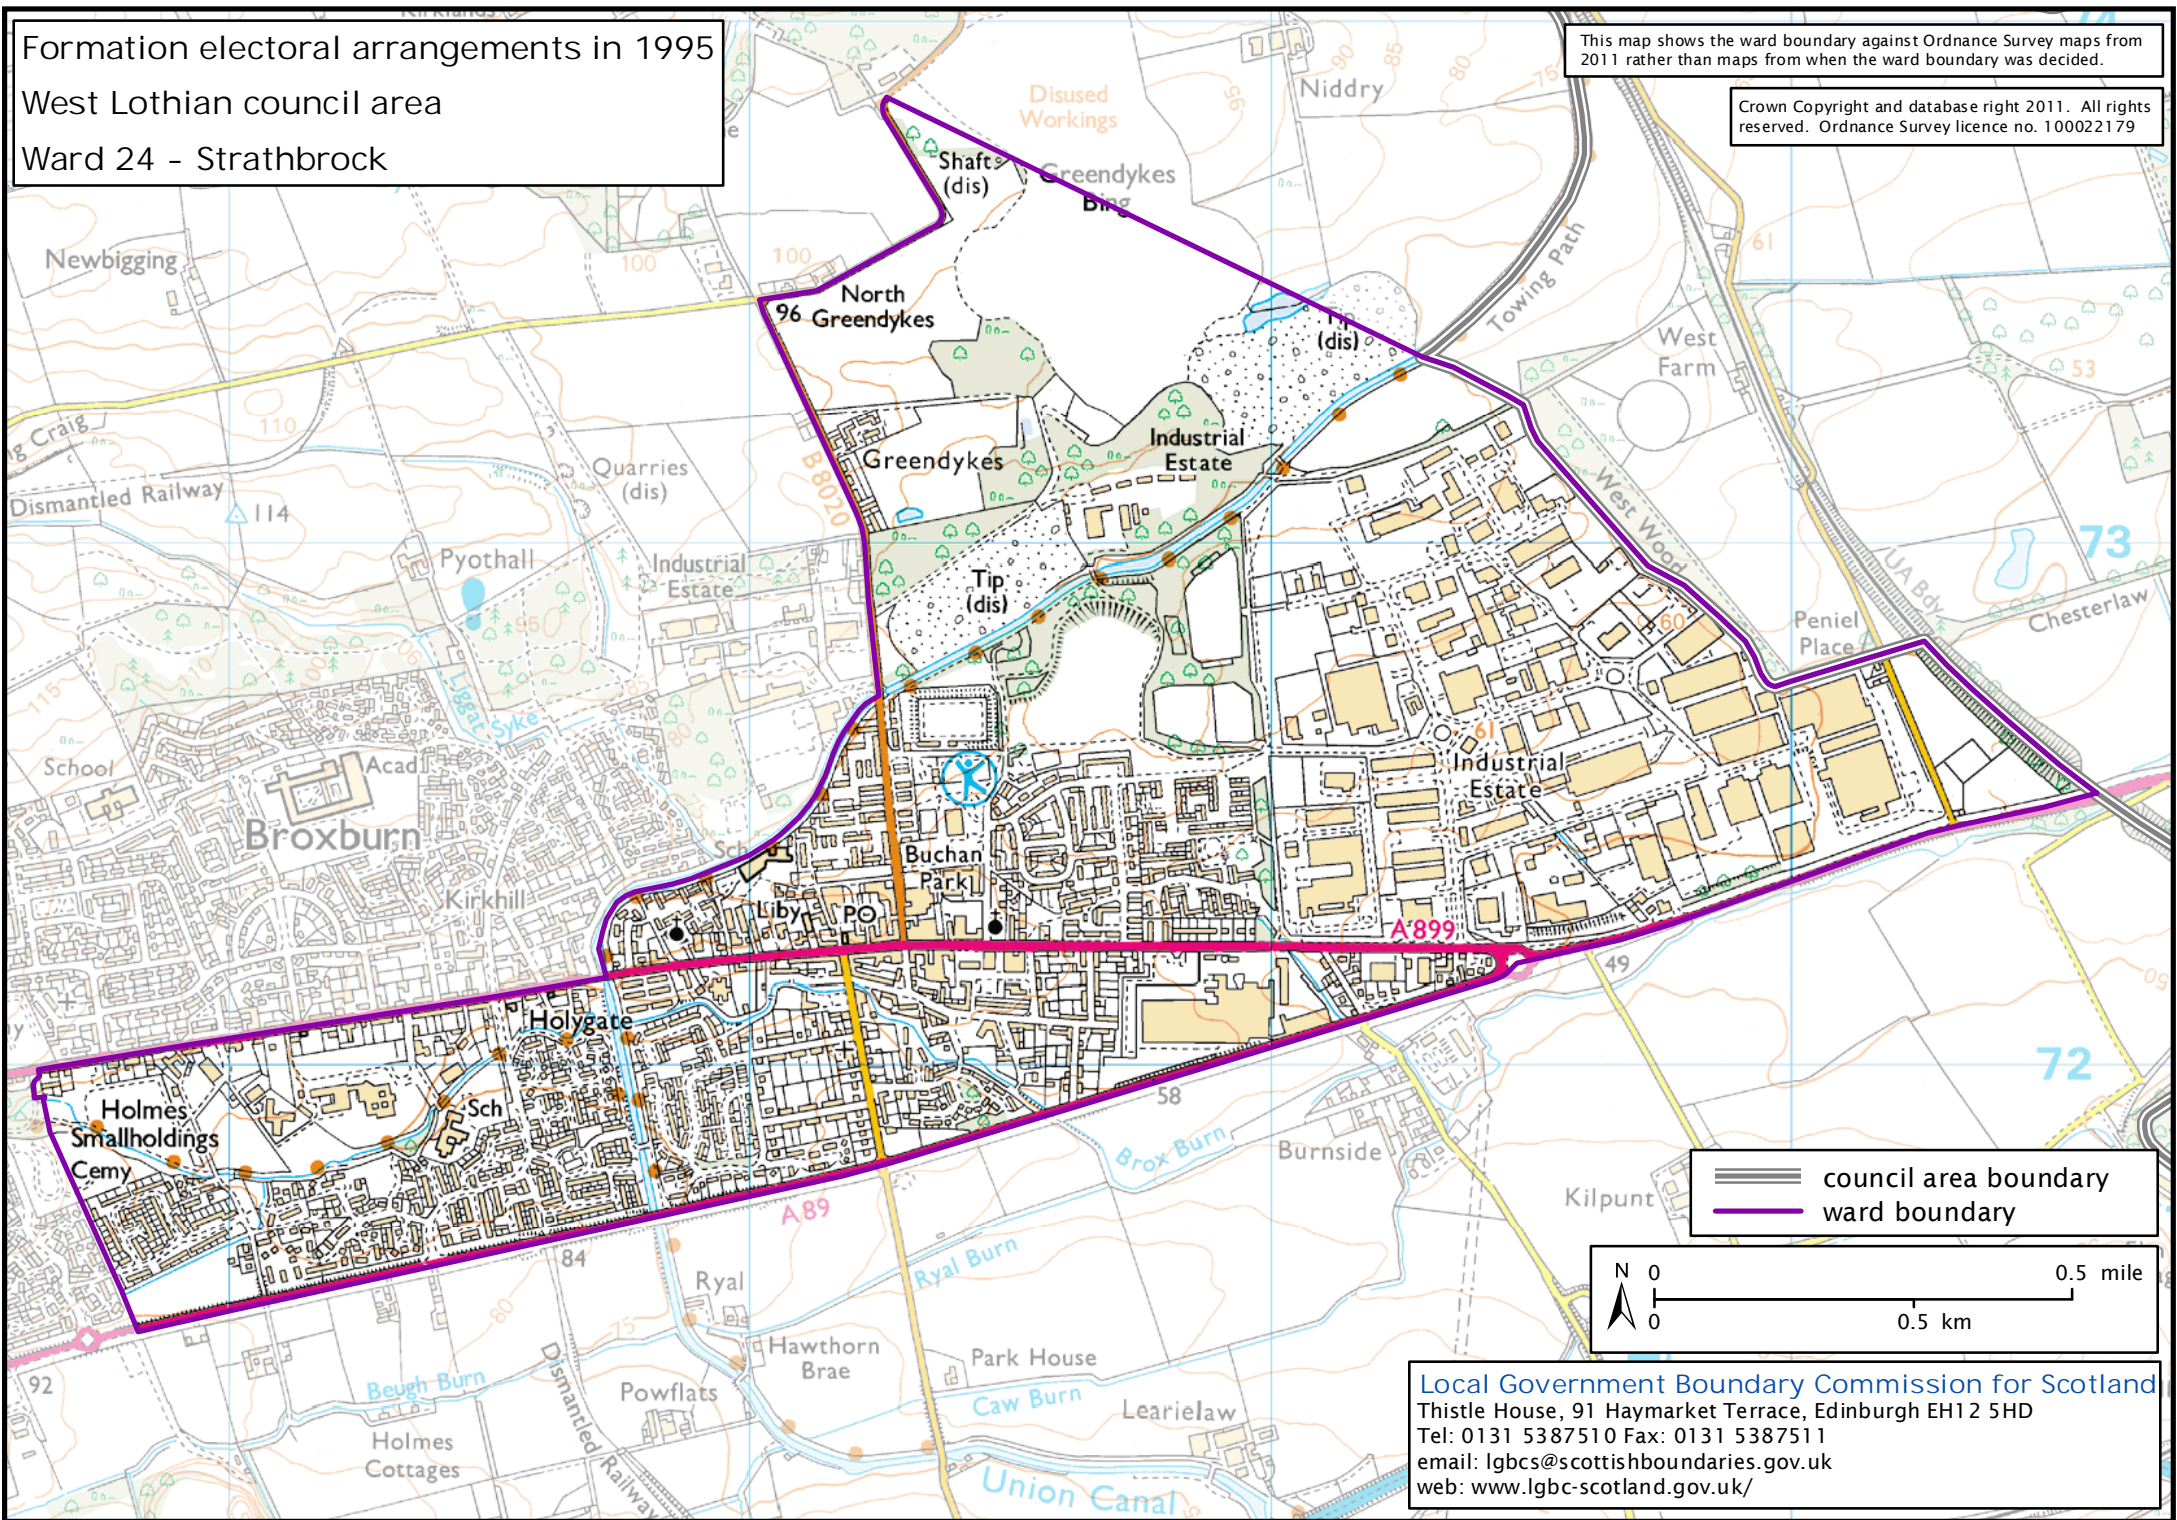

Formation electoral arrangements in 1995

West Lothian council area

Ward 24 - Strathbrock

This map shows the ward boundary against Ordnance Survey maps from 2011 rather than maps from when the ward boundary was decided.

Crown Copyright and database right 2011. All rights reserved. Ordnance Survey licence no. 10002179

— council area boundary
— ward boundary

Local Government Boundary Commission for Scotland
Thistle House, 91 Haymarket Terrace, Edinburgh EH12 5HD
Tel: 0131 5387510 Fax: 0131 5387511
email: lgbc@scottishboundaries.gov.uk
web: www.lgbc-scotland.gov.uk/