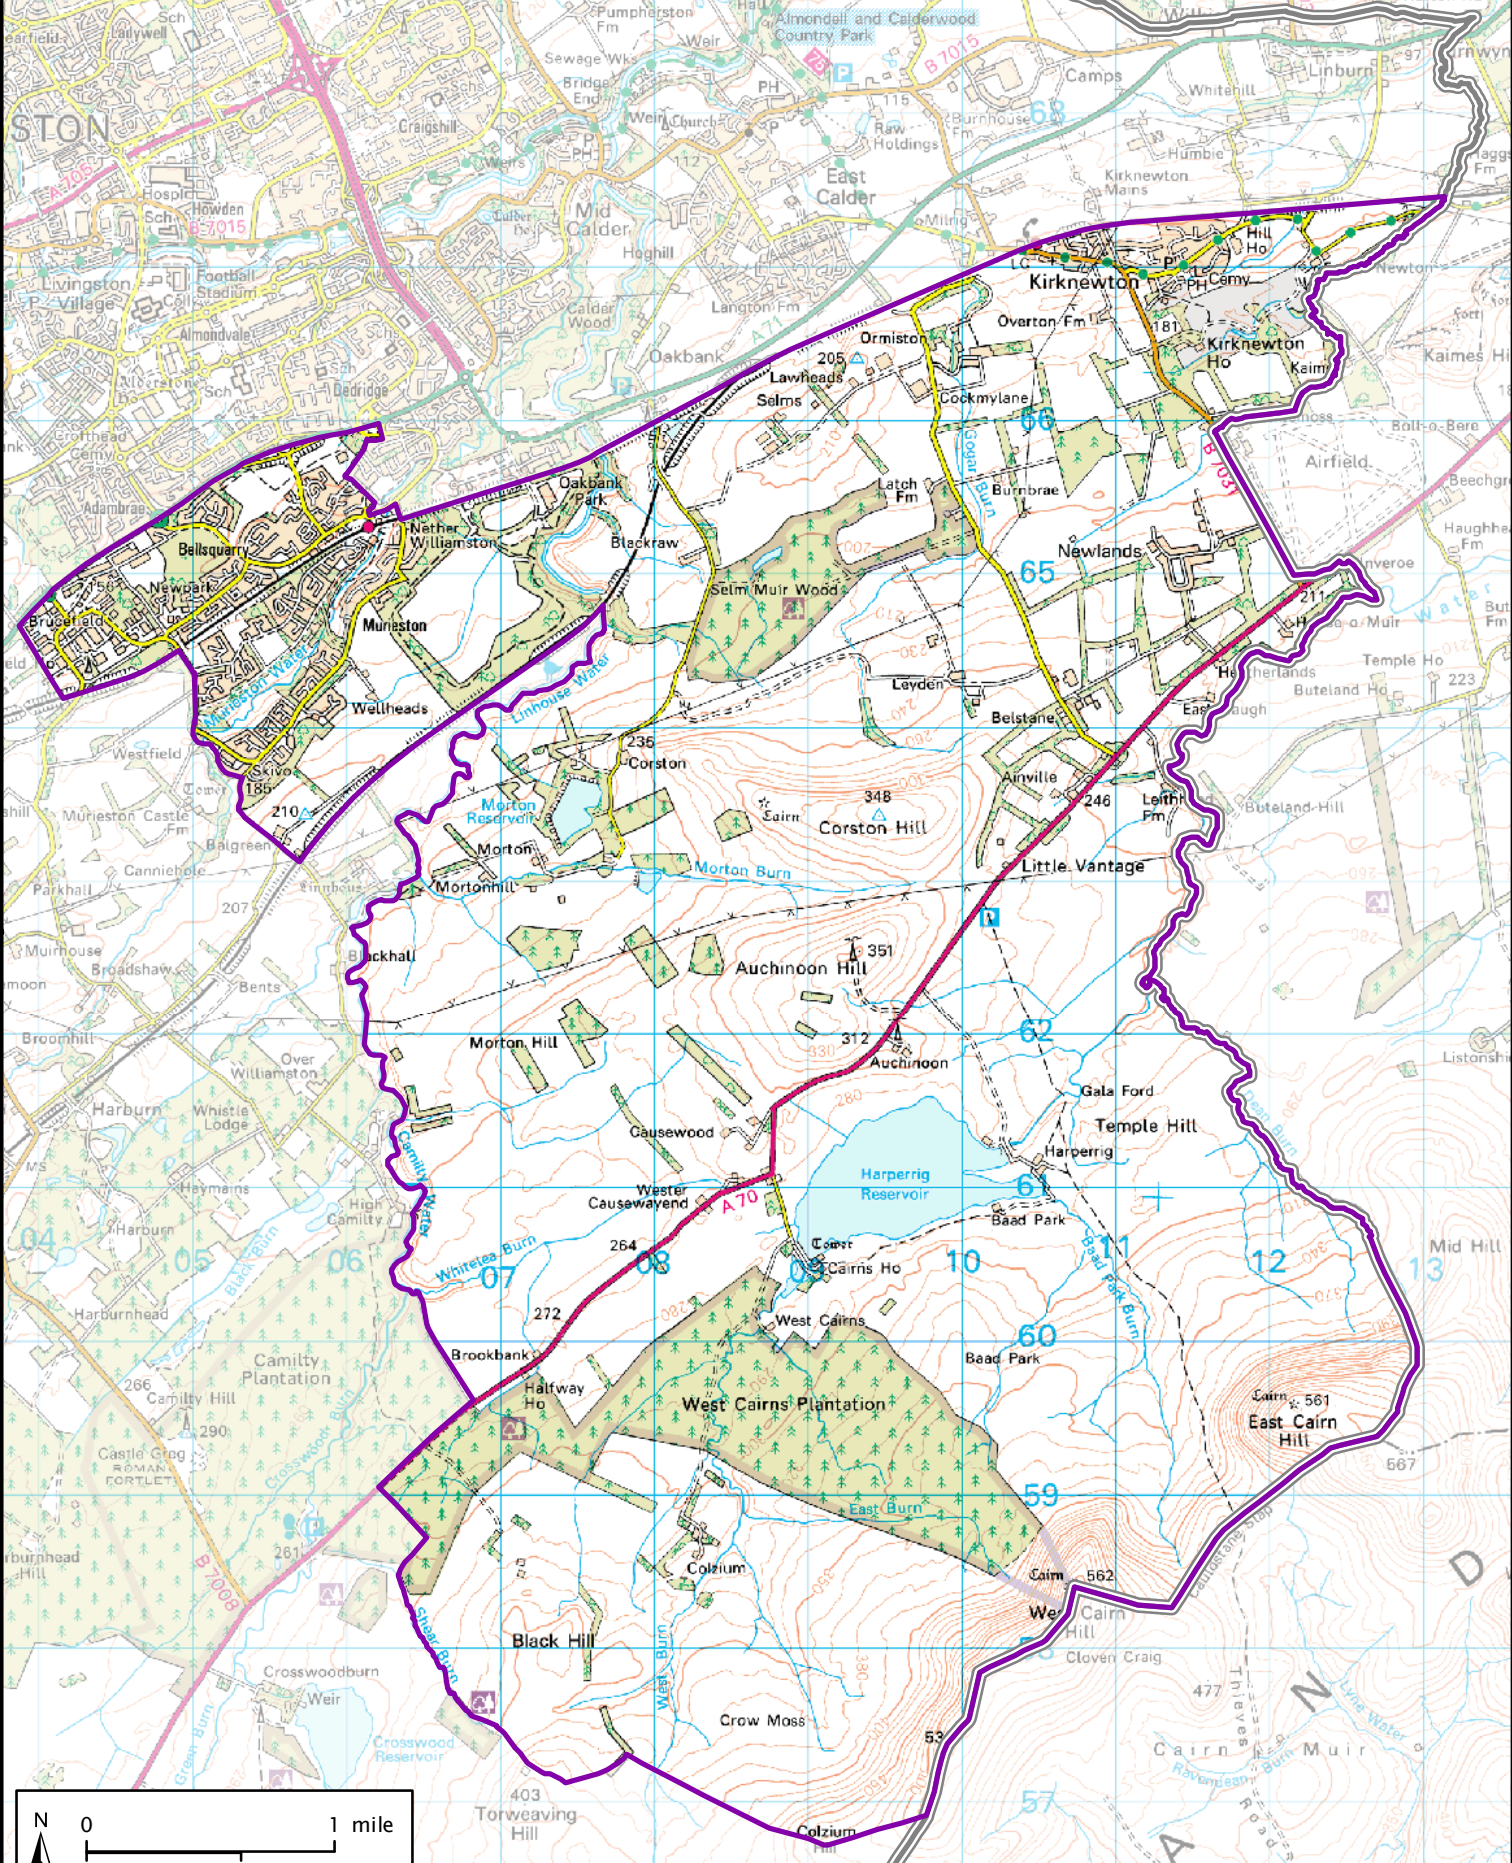

Formation electoral arrangements in 1995  
 West Lothian council area  
 Ward 27 - Linhouse

This map shows the ward boundary against Ordnance Survey maps from 2011 rather than maps from when the ward boundary was decided.

Crown Copyright and database right 2011. All rights reserved. Ordnance Survey licence no. 10002179

council area boundary  
 ward boundary

Local Government Boundary Commission for Scotland  
 Thistle House, 91 Haymarket Terrace, Edinburgh EH1 2 5HD  
 Tel: 0131 538 7510 Fax: 0131 538 7511  
 email: lgbc@scottishboundaries.gov.uk web: www.lgbc-scotland.gov.uk