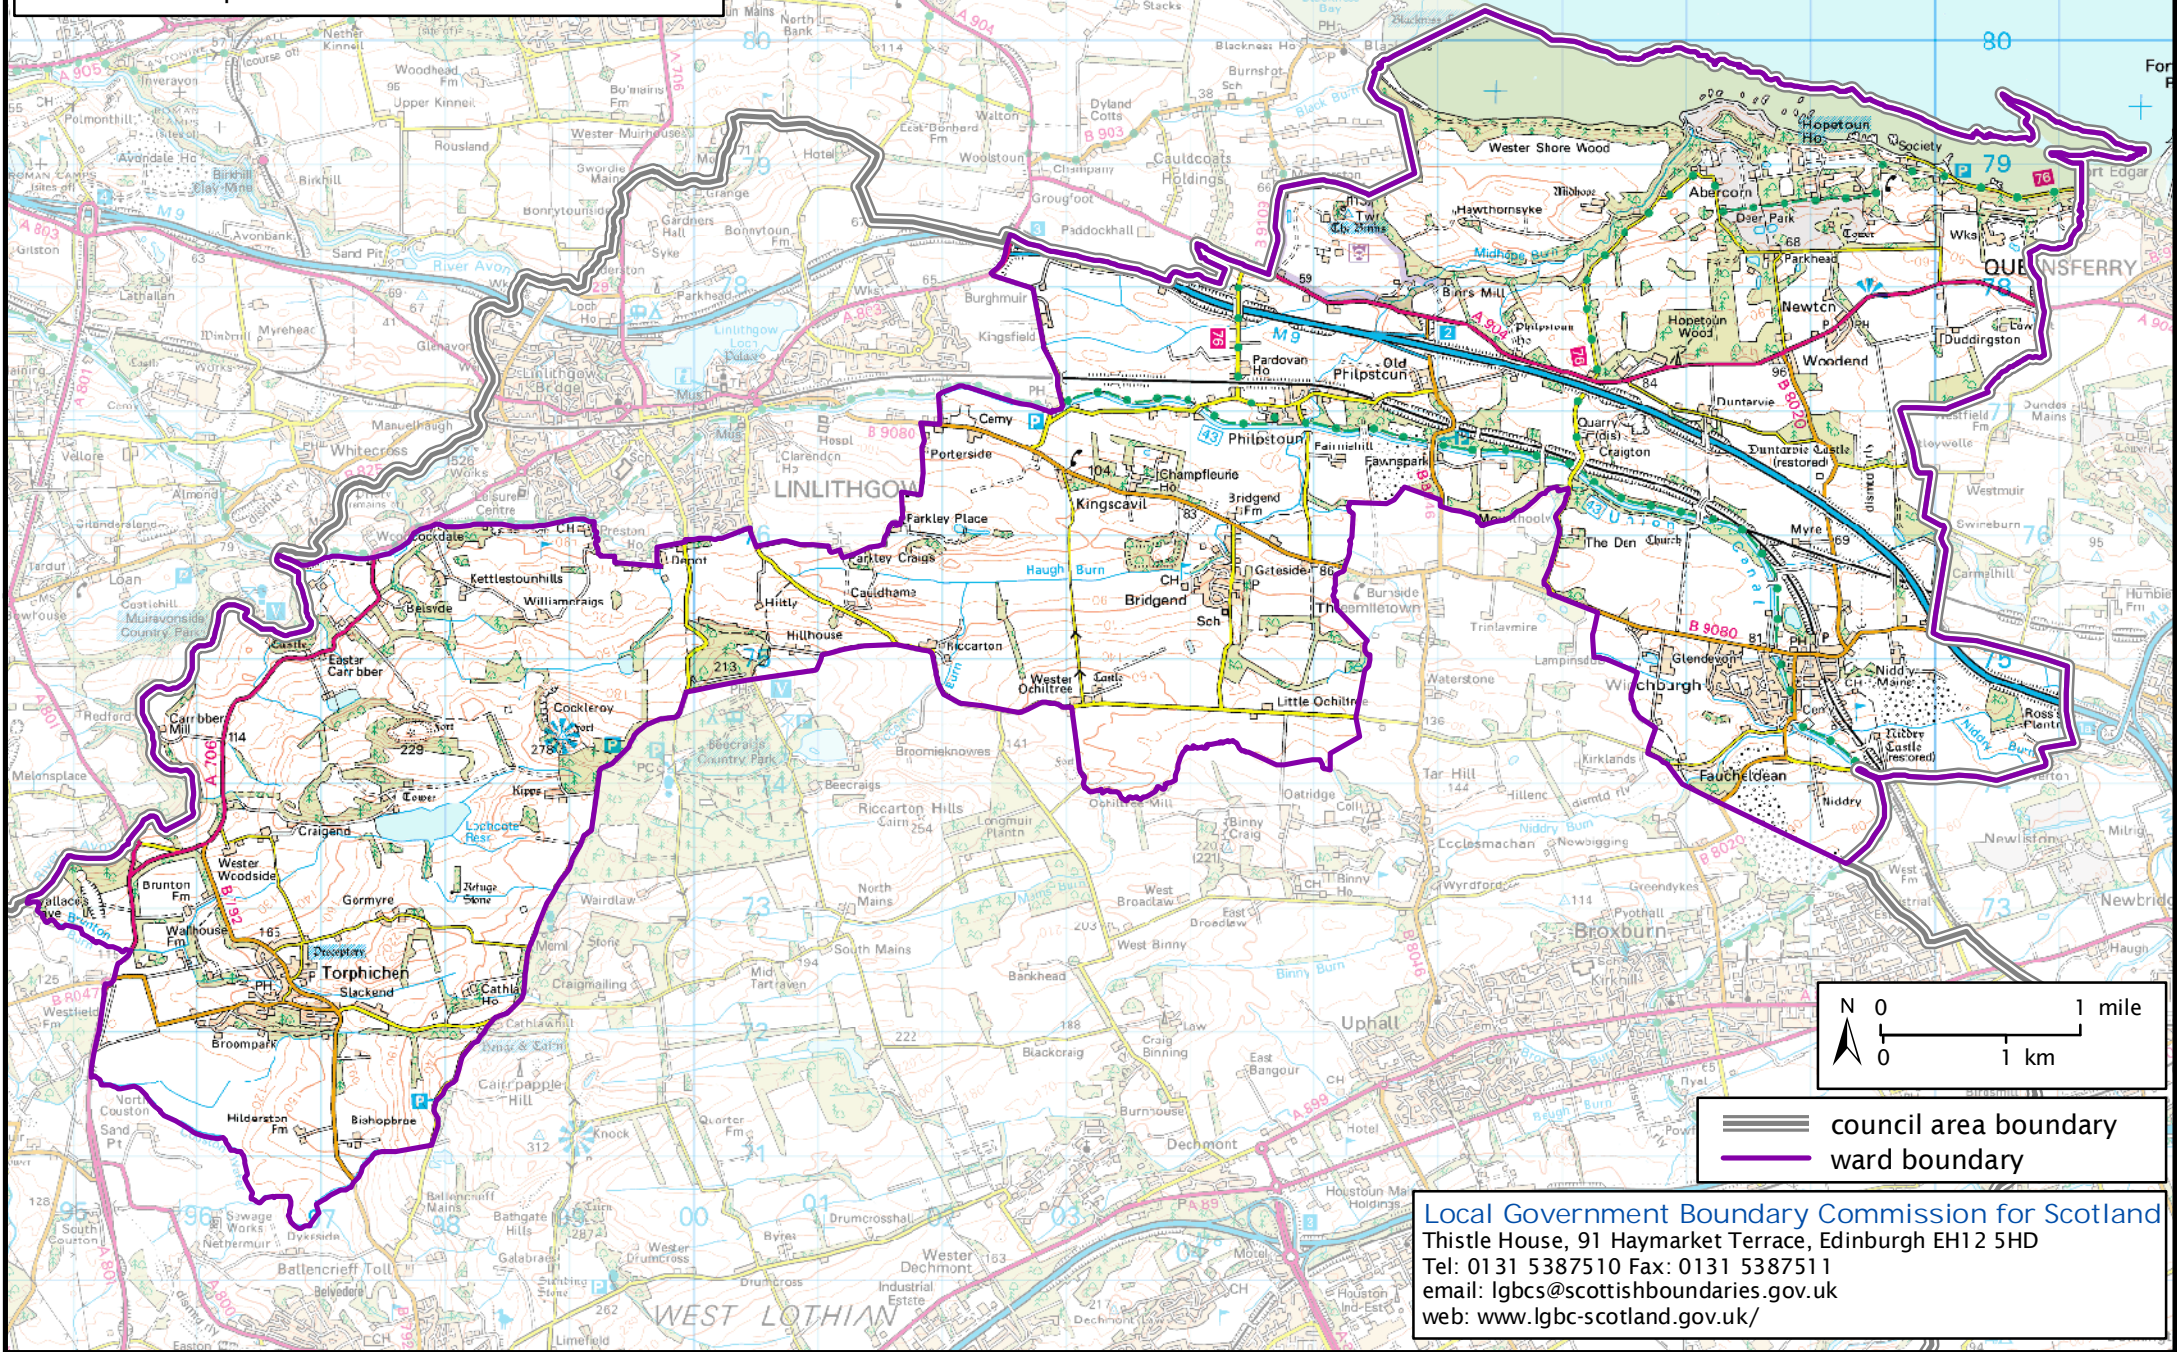

Formation electoral arrangements in 1995

West Lothian council area

Ward 3 - Hopetoun

This map shows the ward boundary against Ordnance Survey maps from 2011 rather than maps from when the ward boundary was decided.

Crown Copyright and database right 2011. All rights reserved. Ordnance Survey licence no. 100022179

== council area boundary
— ward boundary

Local Government Boundary Commission for Scotland
Thistle House, 91 Haymarket Terrace, Edinburgh EH12 5HD
Tel: 0131 5387510 Fax: 0131 5387511
email: lgbc@scottishboundaries.gov.uk
web: www.lgbc-scotland.gov.uk/