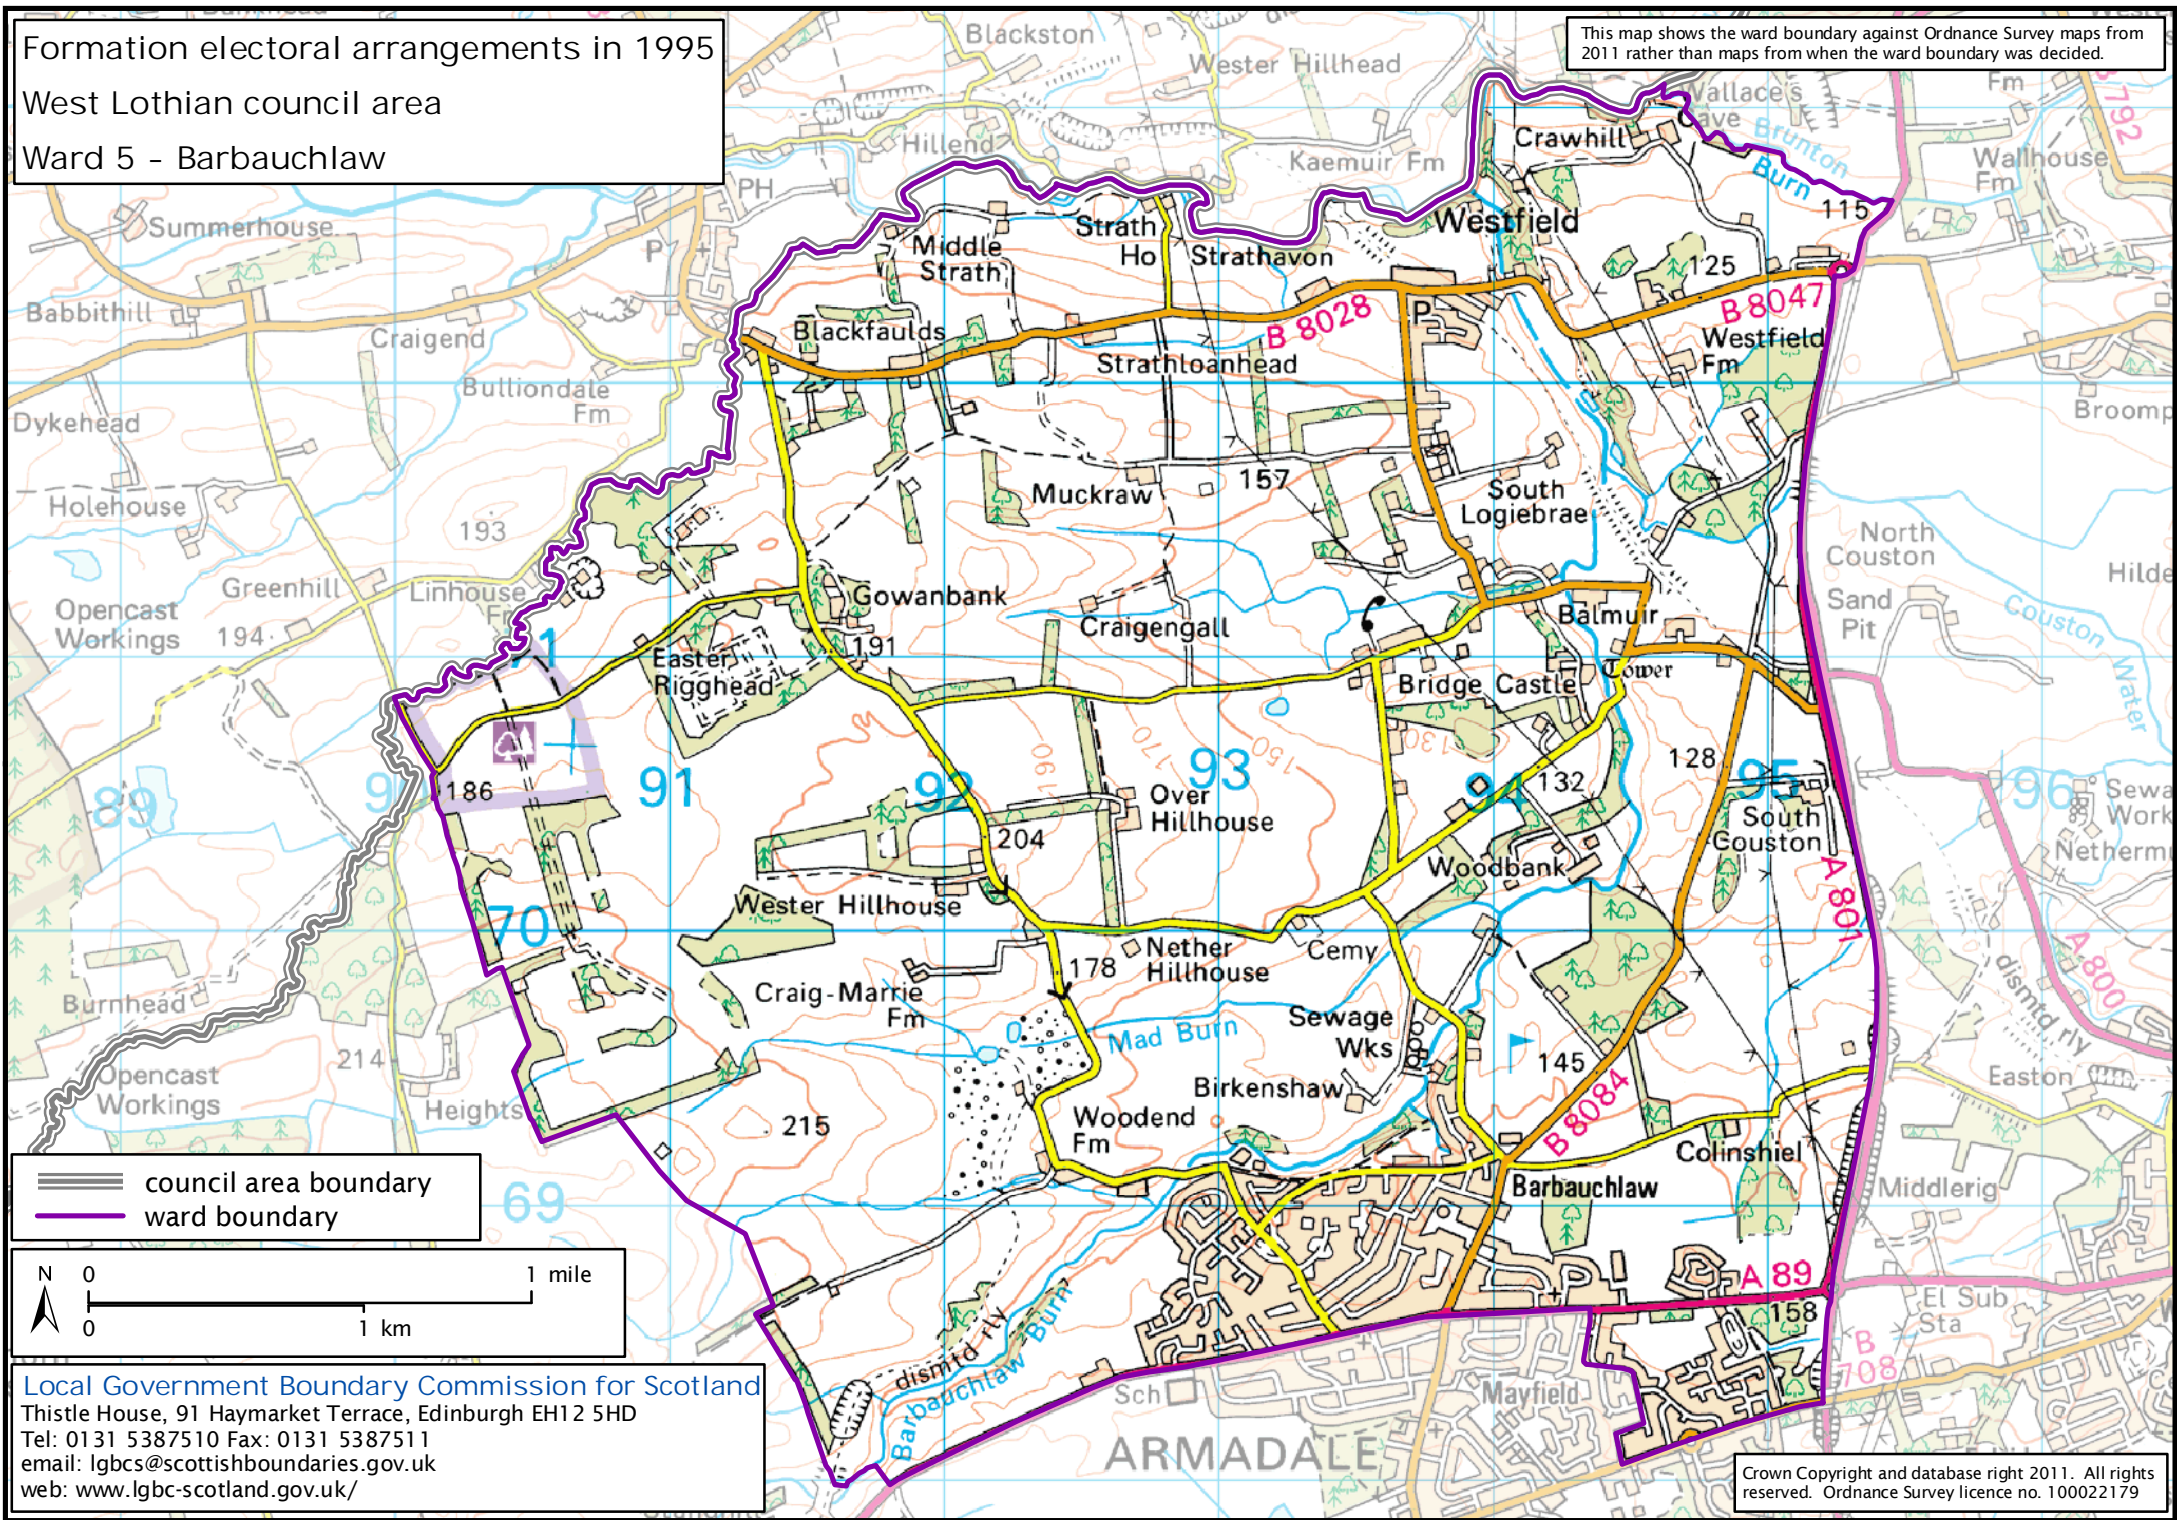

# Formation electoral arrangements in 1995

West Lothian council area

Ward 5 - Barbauchlaw

This map shows the ward boundary against Ordnance Survey maps from 2011 rather than maps from when the ward boundary was decided.

==== council area boundary  
—— ward boundary

Local Government Boundary Commission for Scotland  
Thistle House, 91 Haymarket Terrace, Edinburgh EH12 5HD  
Tel: 0131 5387510 Fax: 0131 5387511  
email: lgbc@scottishboundaries.gov.uk  
web: www.lgbc-scotland.gov.uk/

Crown Copyright and database right 2011. All rights reserved. Ordnance Survey licence no. 100022179