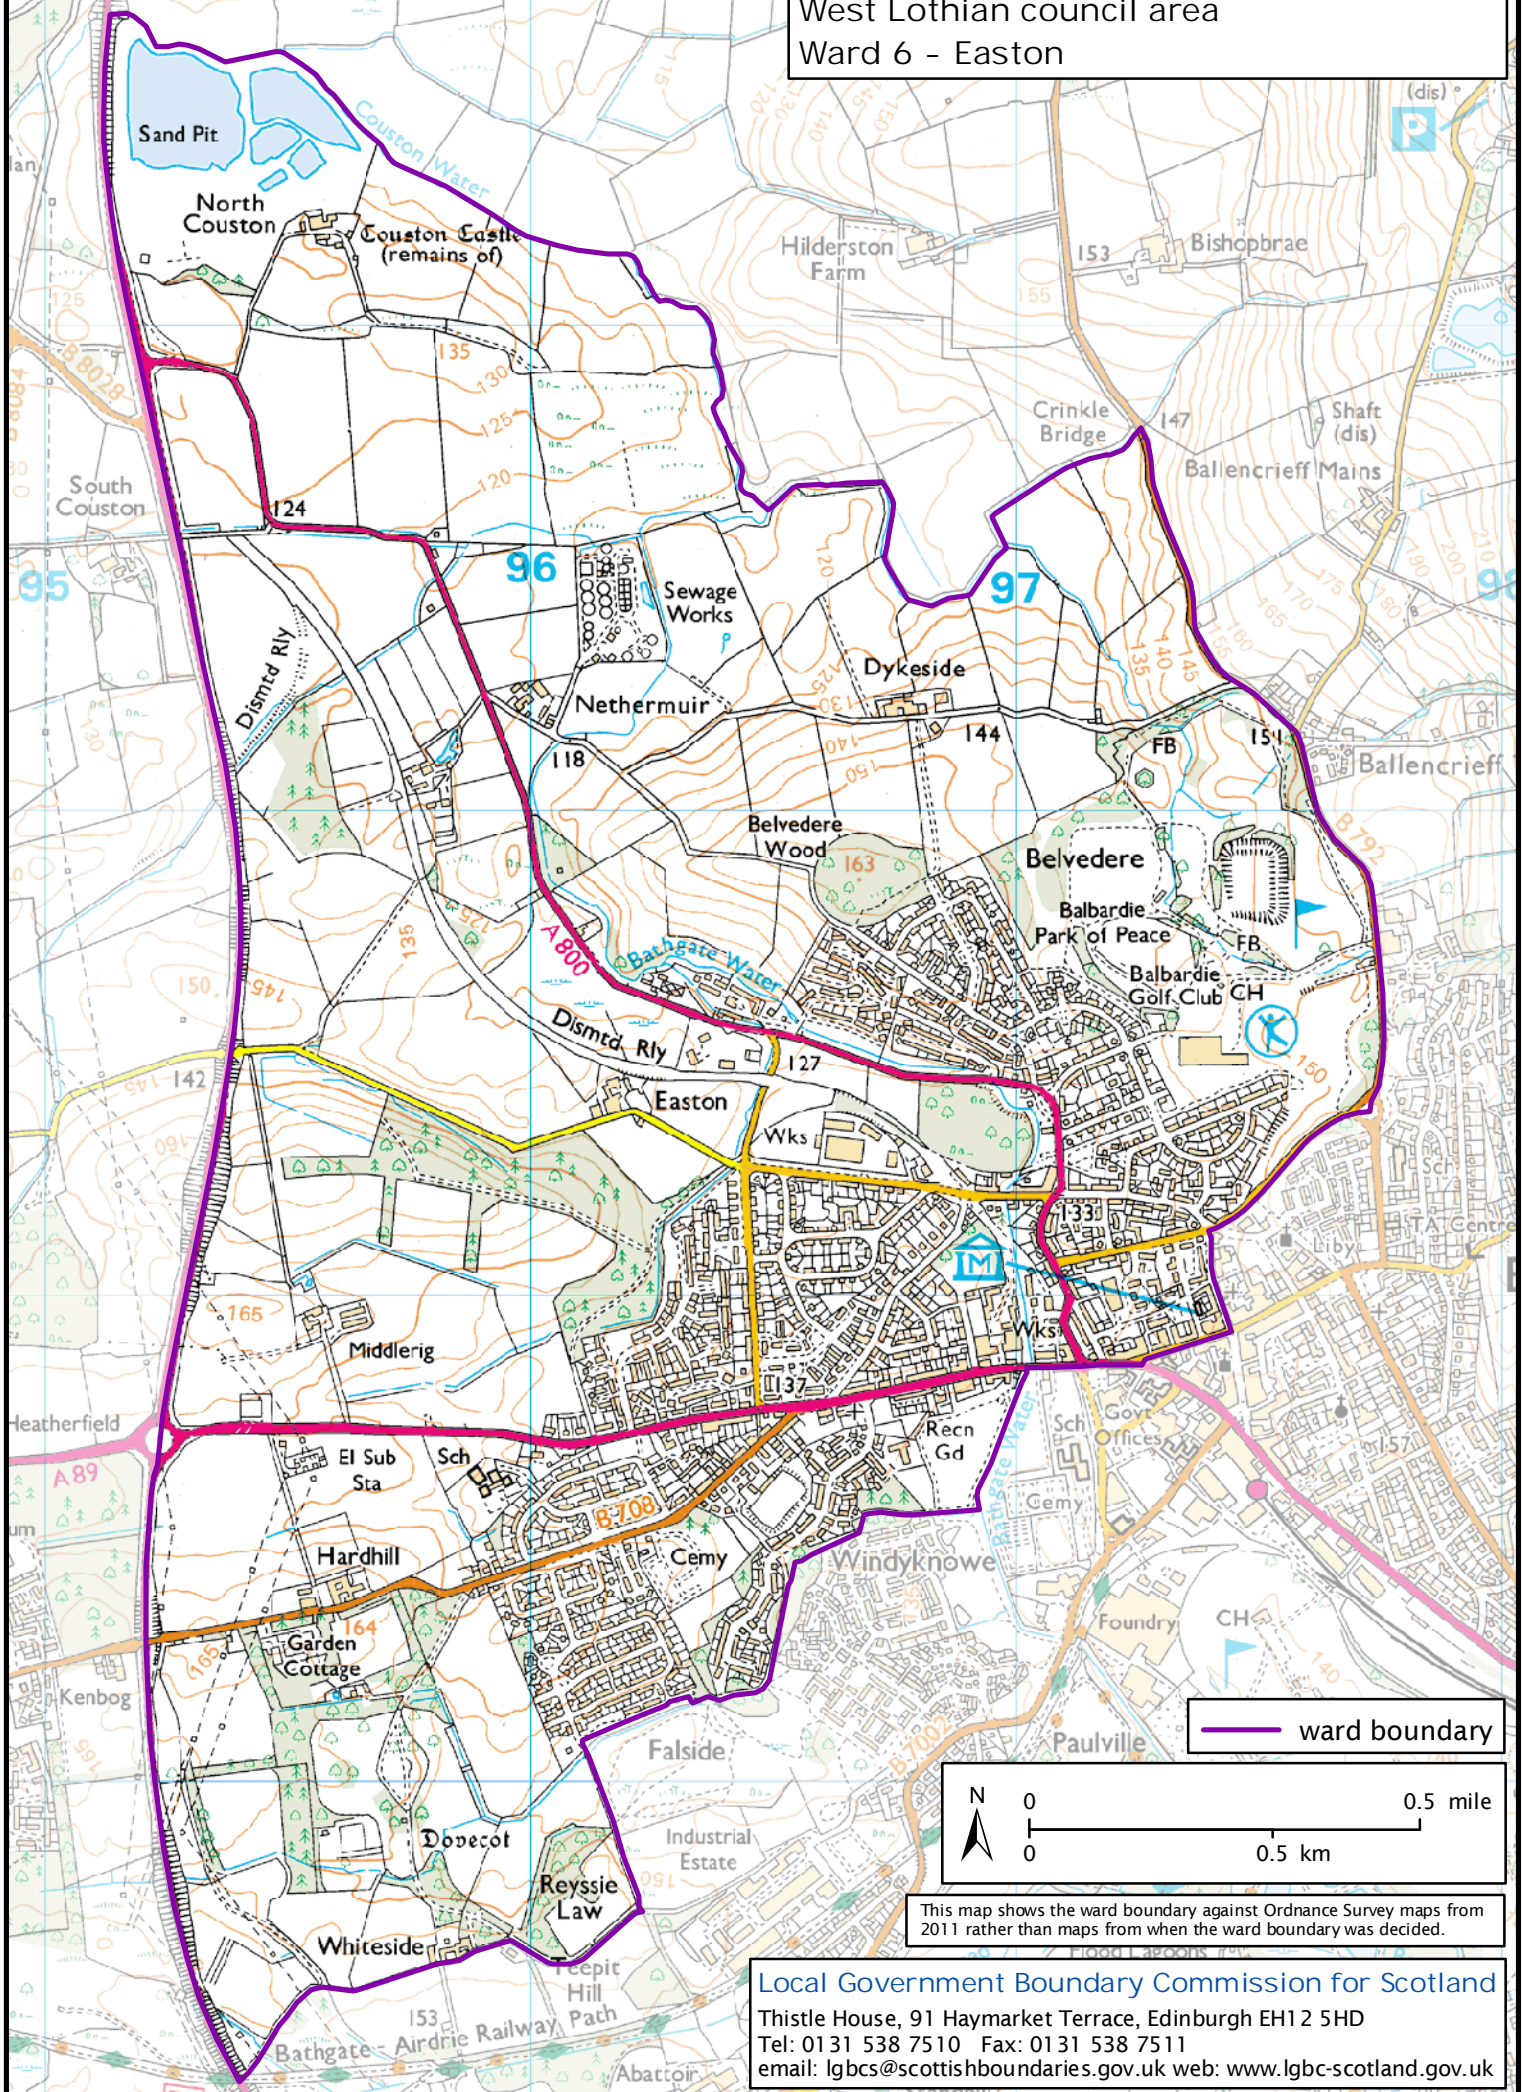

Formation electoral arrangements in 1995 West Lothian council area Ward 6 - Easton

This map shows the ward boundary against Ordnance Survey maps from 2011 rather than maps from when the ward boundary was decided.