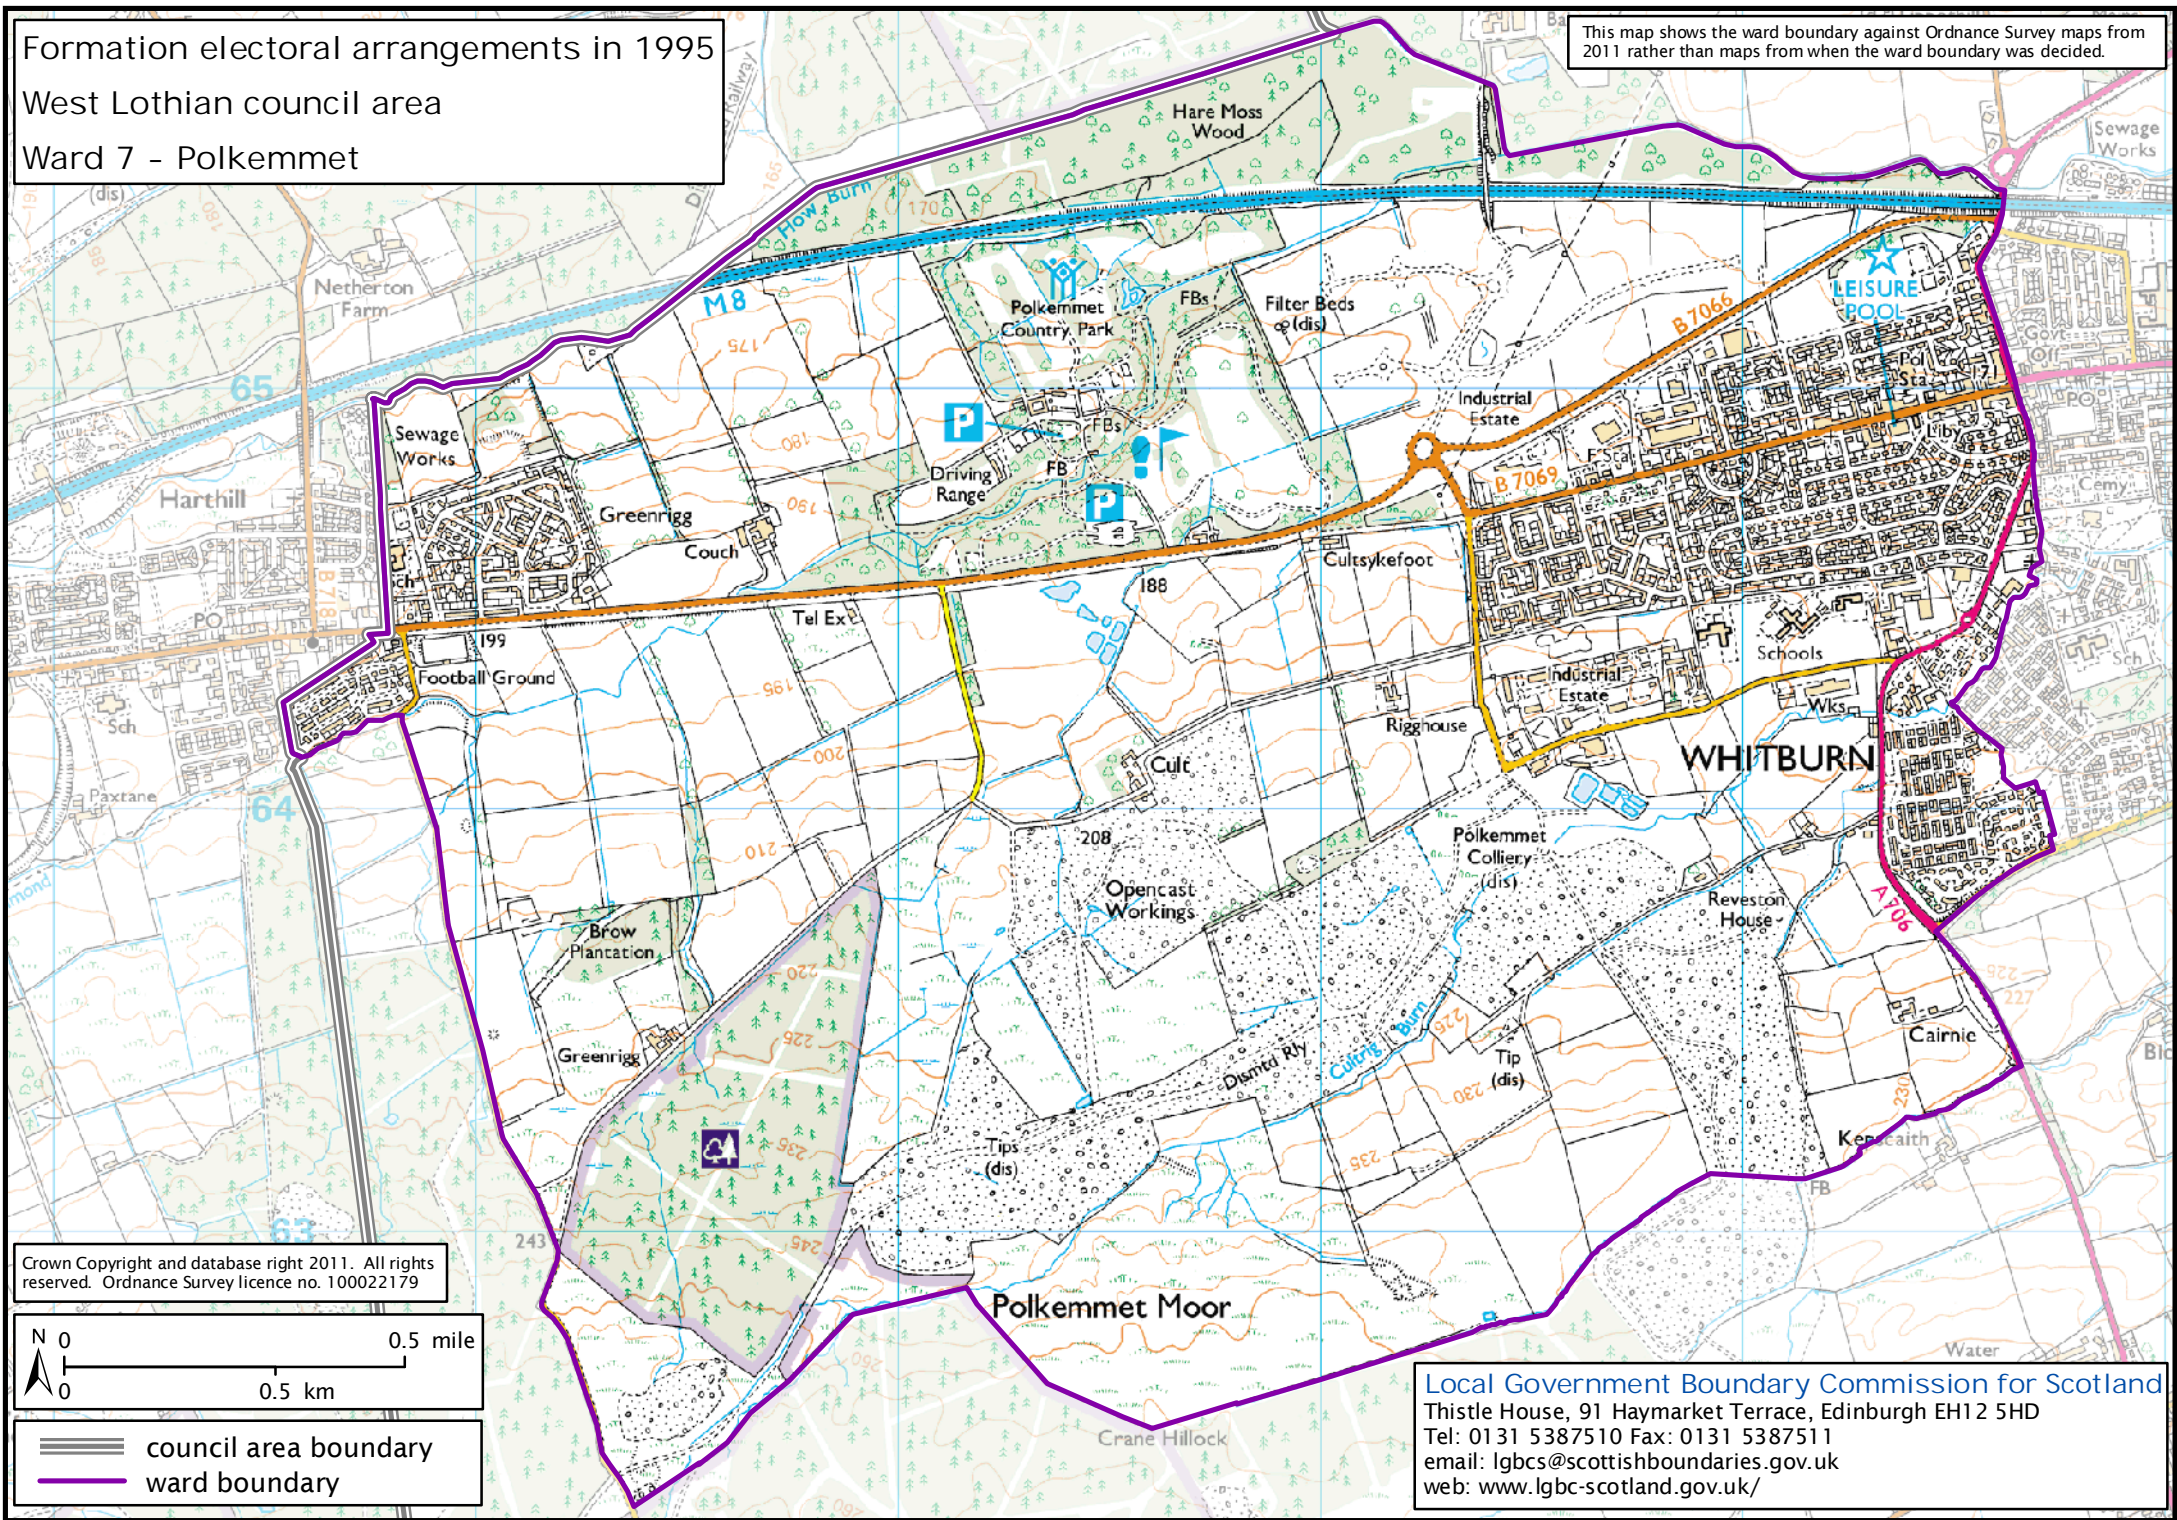

Formation electoral arrangements in 1995

West Lothian council area

Ward 7 - Polkemmet

This map shows the ward boundary against Ordnance Survey maps from 2011 rather than maps from when the ward boundary was decided.

Crown Copyright and database right 2011. All rights reserved. Ordnance Survey licence no. 100022179

==== council area boundary
—— ward boundary

Local Government Boundary Commission for Scotland
Thistle House, 91 Haymarket Terrace, Edinburgh EH12 5HD
Tel: 0131 5387510 Fax: 0131 5387511
email: lgbc@scottishboundaries.gov.uk
web: www.lgbc-scotland.gov.uk/