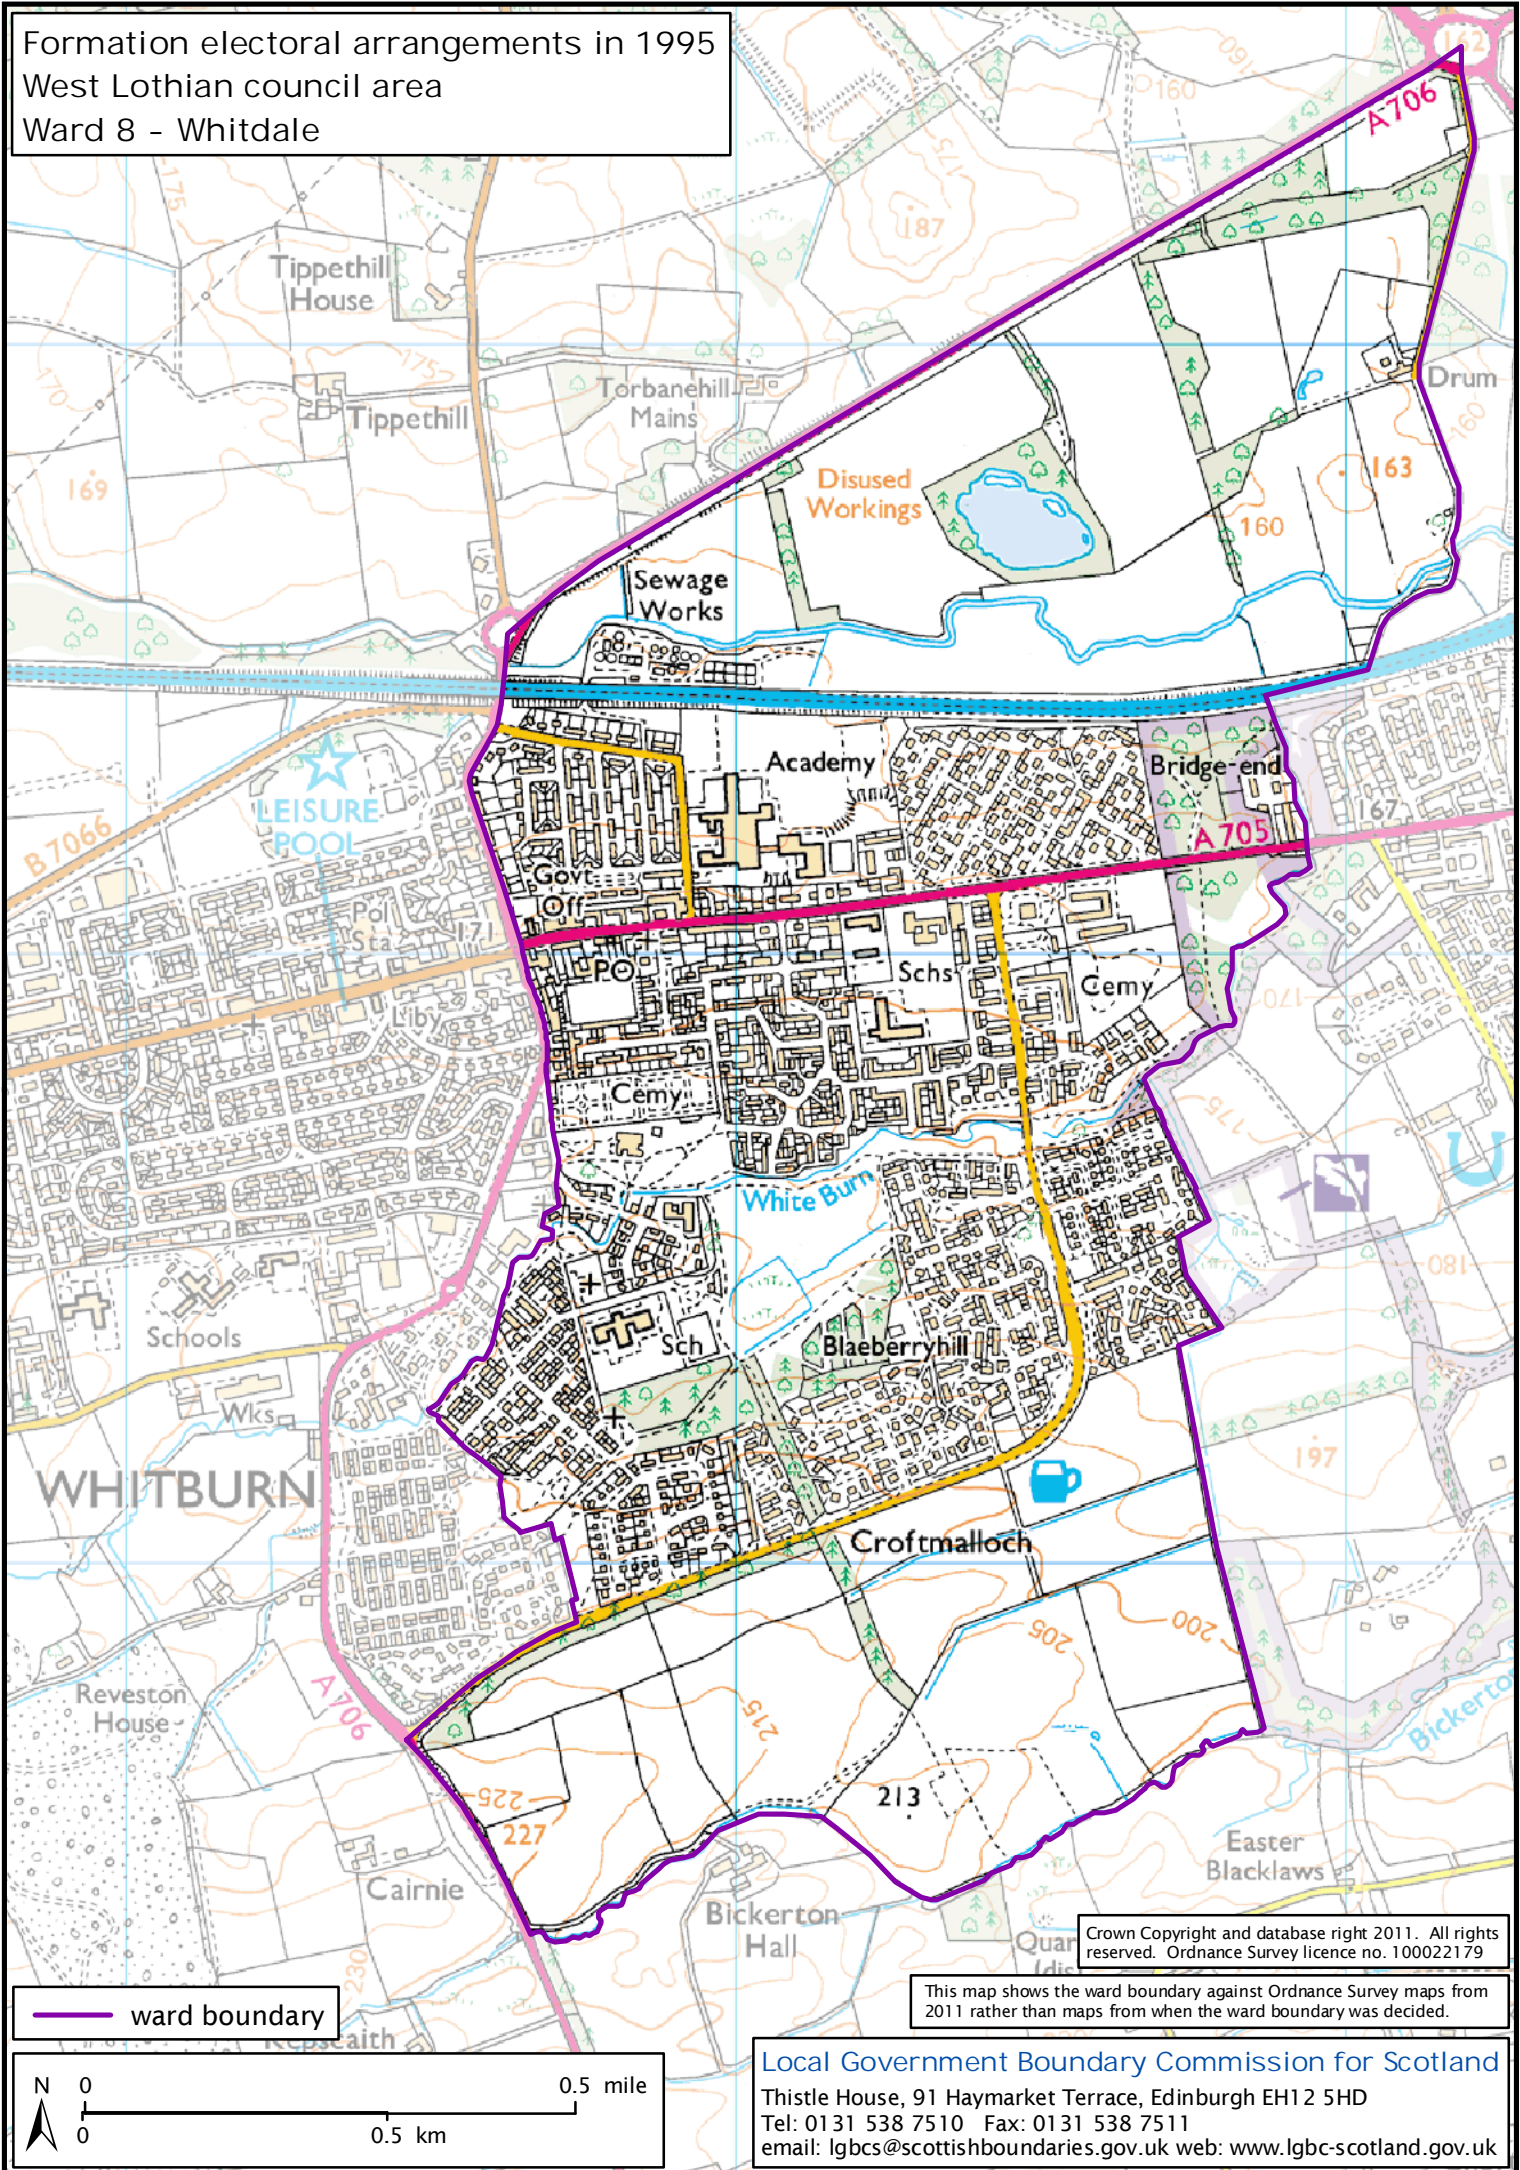

Formation electoral arrangements in 1995
 West Lothian council area
 Ward 8 - Whitdale

— ward boundary

Crown Copyright and database right 2011. All rights reserved. Ordnance Survey licence no. 100022179

This map shows the ward boundary against Ordnance Survey maps from 2011 rather than maps from when the ward boundary was decided.

Local Government Boundary Commission for Scotland
 Thistle House, 91 Haymarket Terrace, Edinburgh EH1 2 SHD
 Tel: 0131 538 7510 Fax: 0131 538 7511
 email: lgbc@scottishboundaries.gov.uk web: www.lgbc-scotland.gov.uk