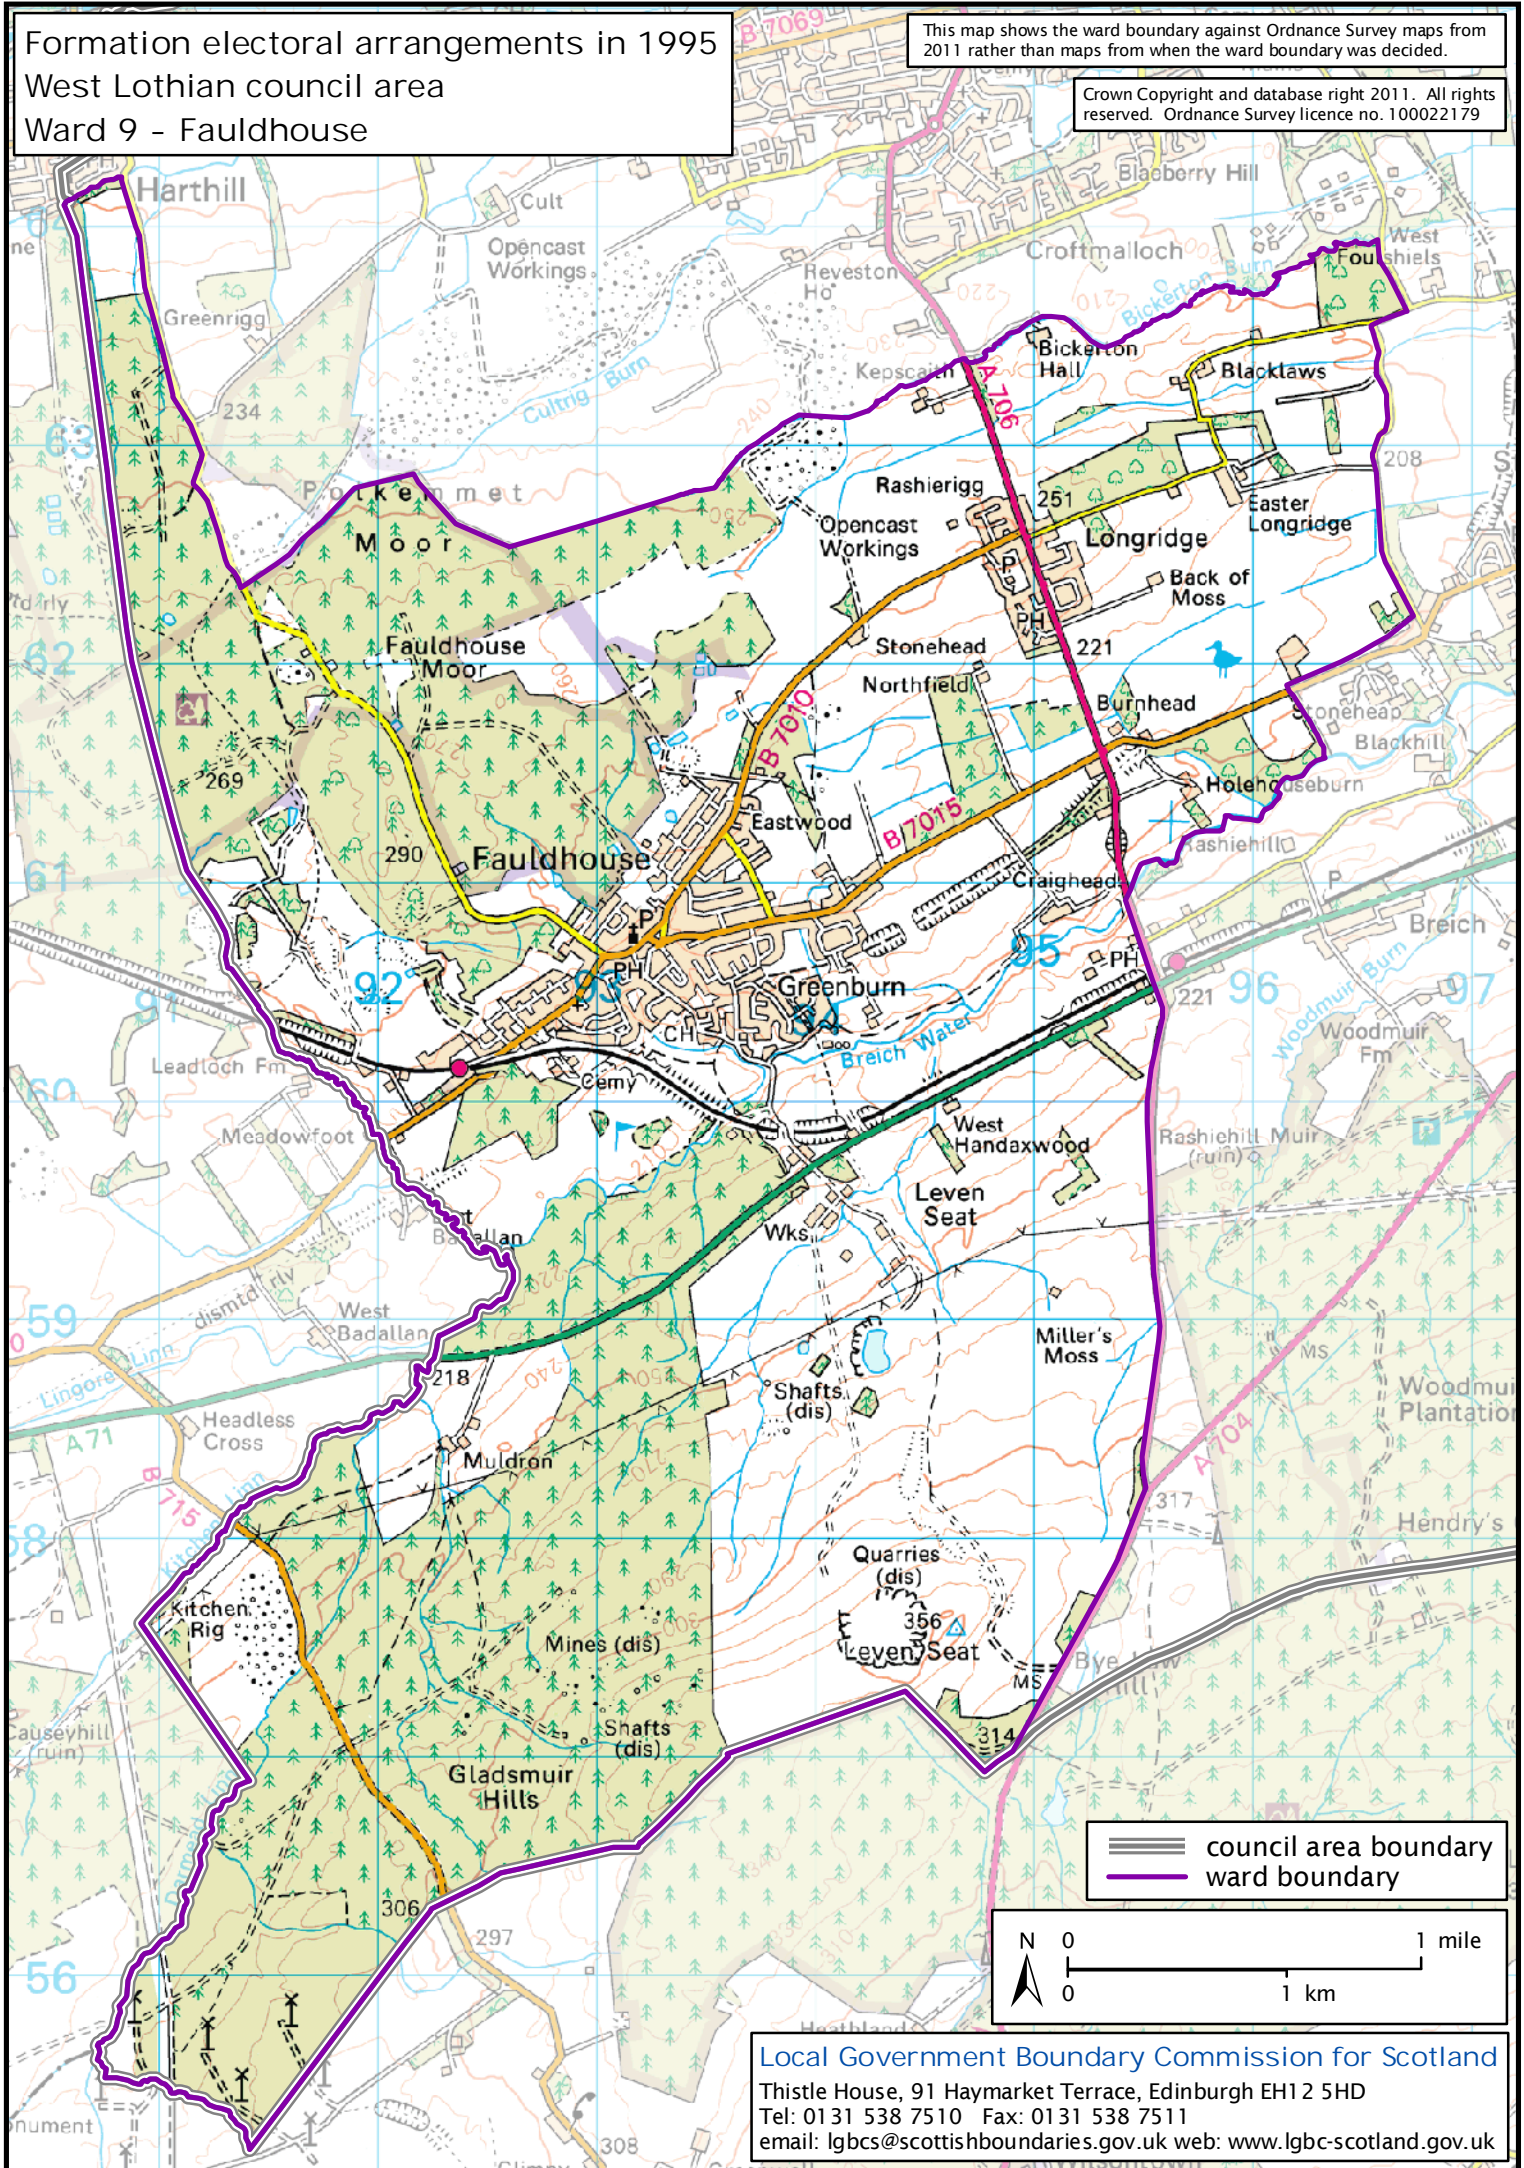

Formation electoral arrangements in 1995
West Lothian council area
Ward 9 - Fauldhouse

This map shows the ward boundary against Ordnance Survey maps from 2011 rather than maps from when the ward boundary was decided.

Crown Copyright and database right 2011. All rights reserved. Ordnance Survey licence no. 10002179

Local Government Boundary Commission for Scotland
Thistle House, 91 Haymarket Terrace, Edinburgh EH1 2 5HD
Tel: 0131 538 7510 Fax: 0131 538 7511
email: lgbcscottishboundaries.gov.uk web: www.lgbc-scotland.gov.uk