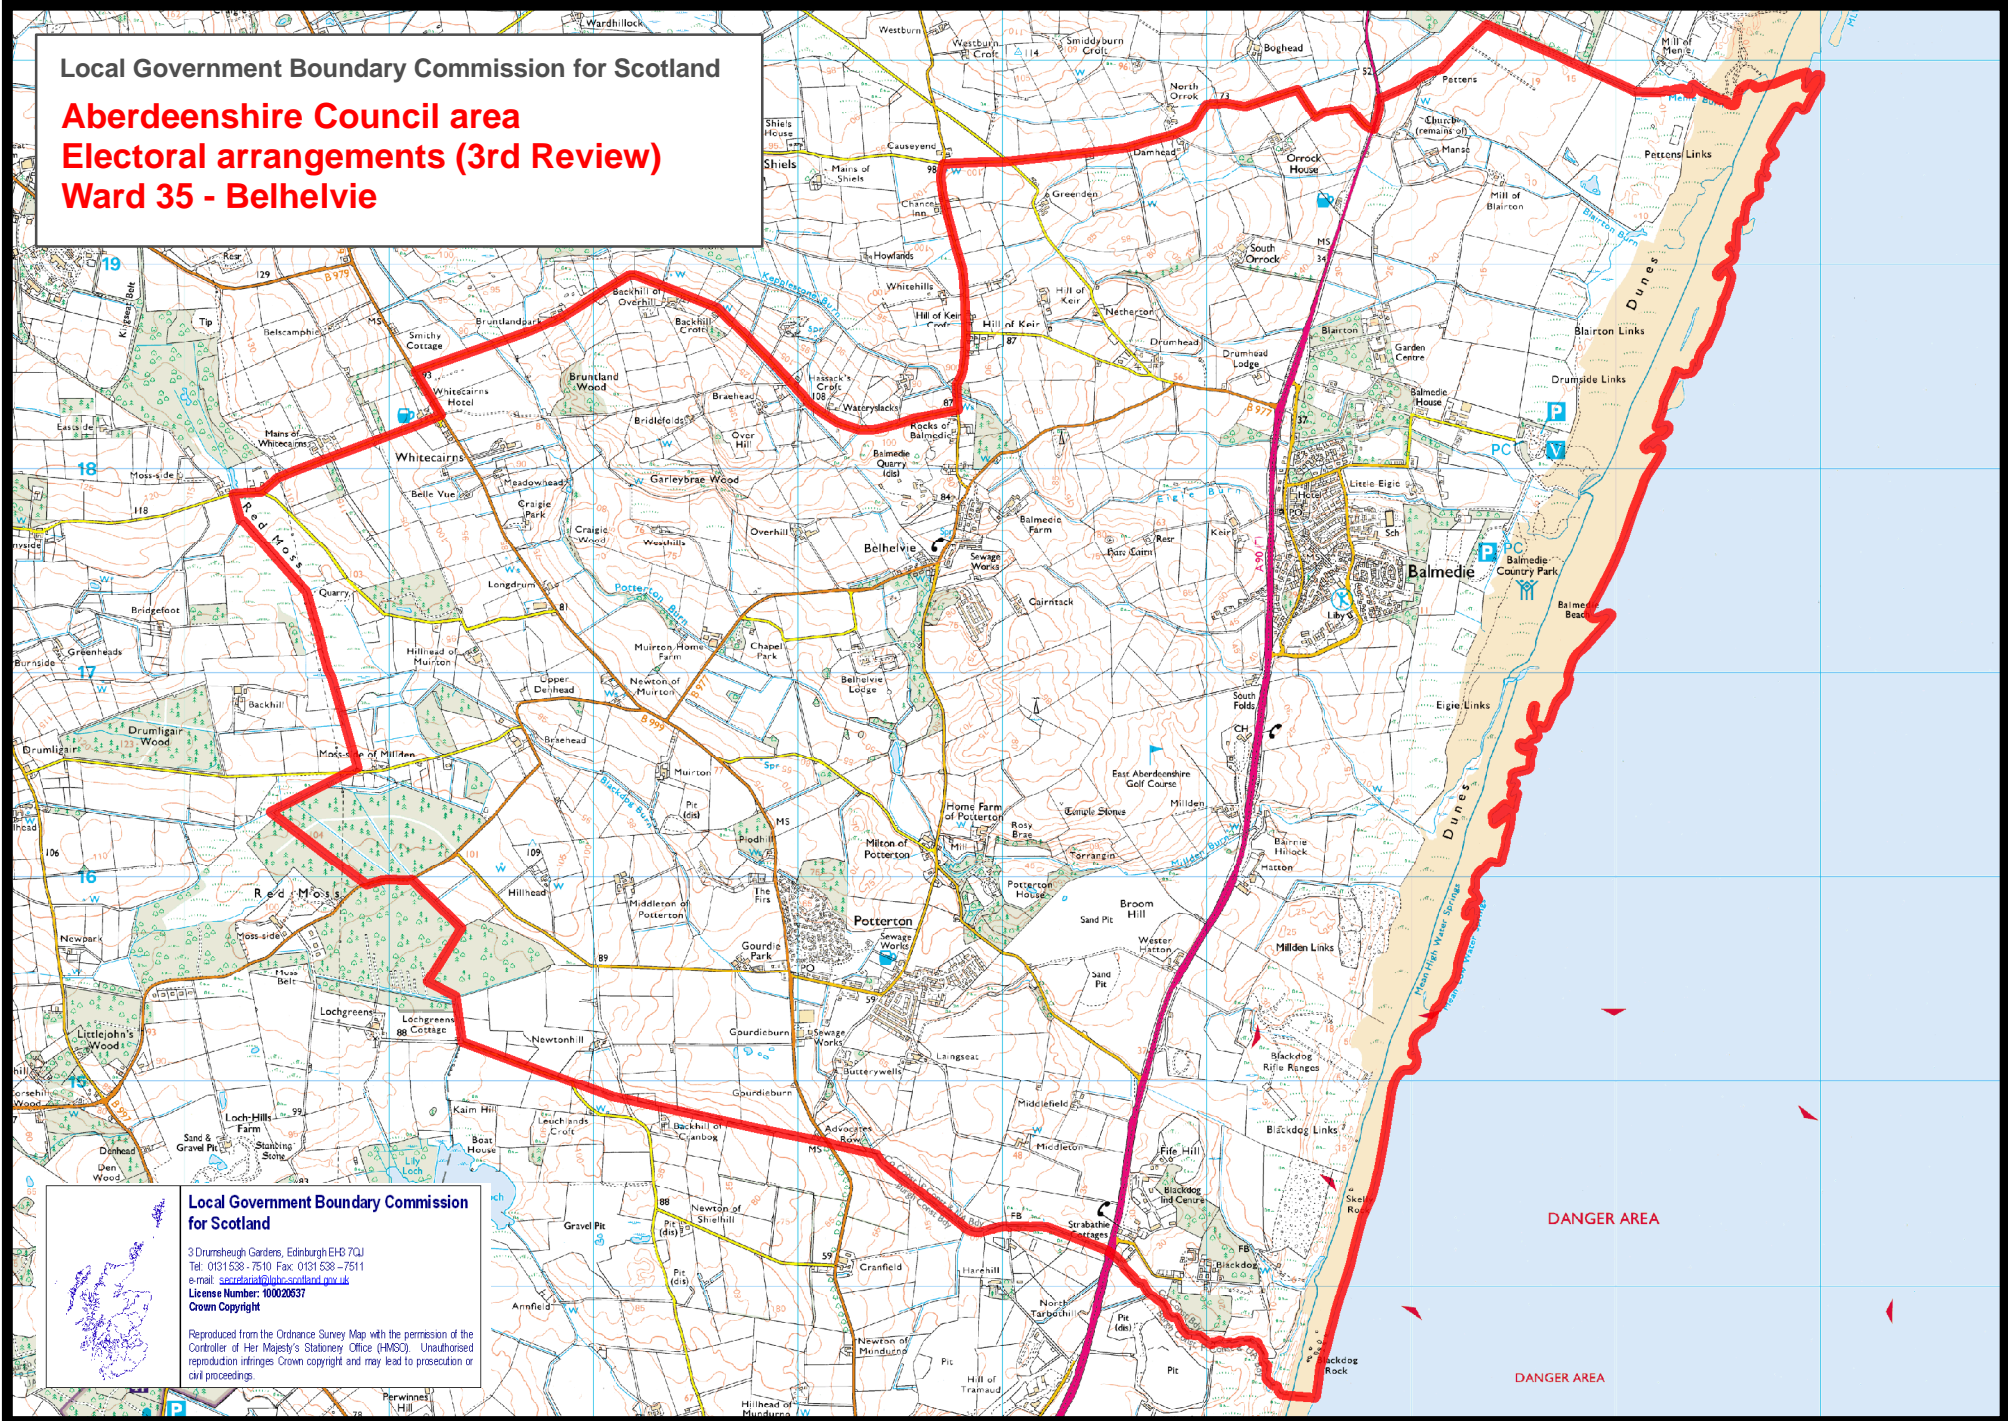

Local Government Boundary Commission for Scotland

**Aberdeenshire Council area
Electoral arrangements (3rd Review)
Ward 35 - Belhelvie**

Local Government Boundary Commission for Scotland

DANGER AREA

DANGER AREA