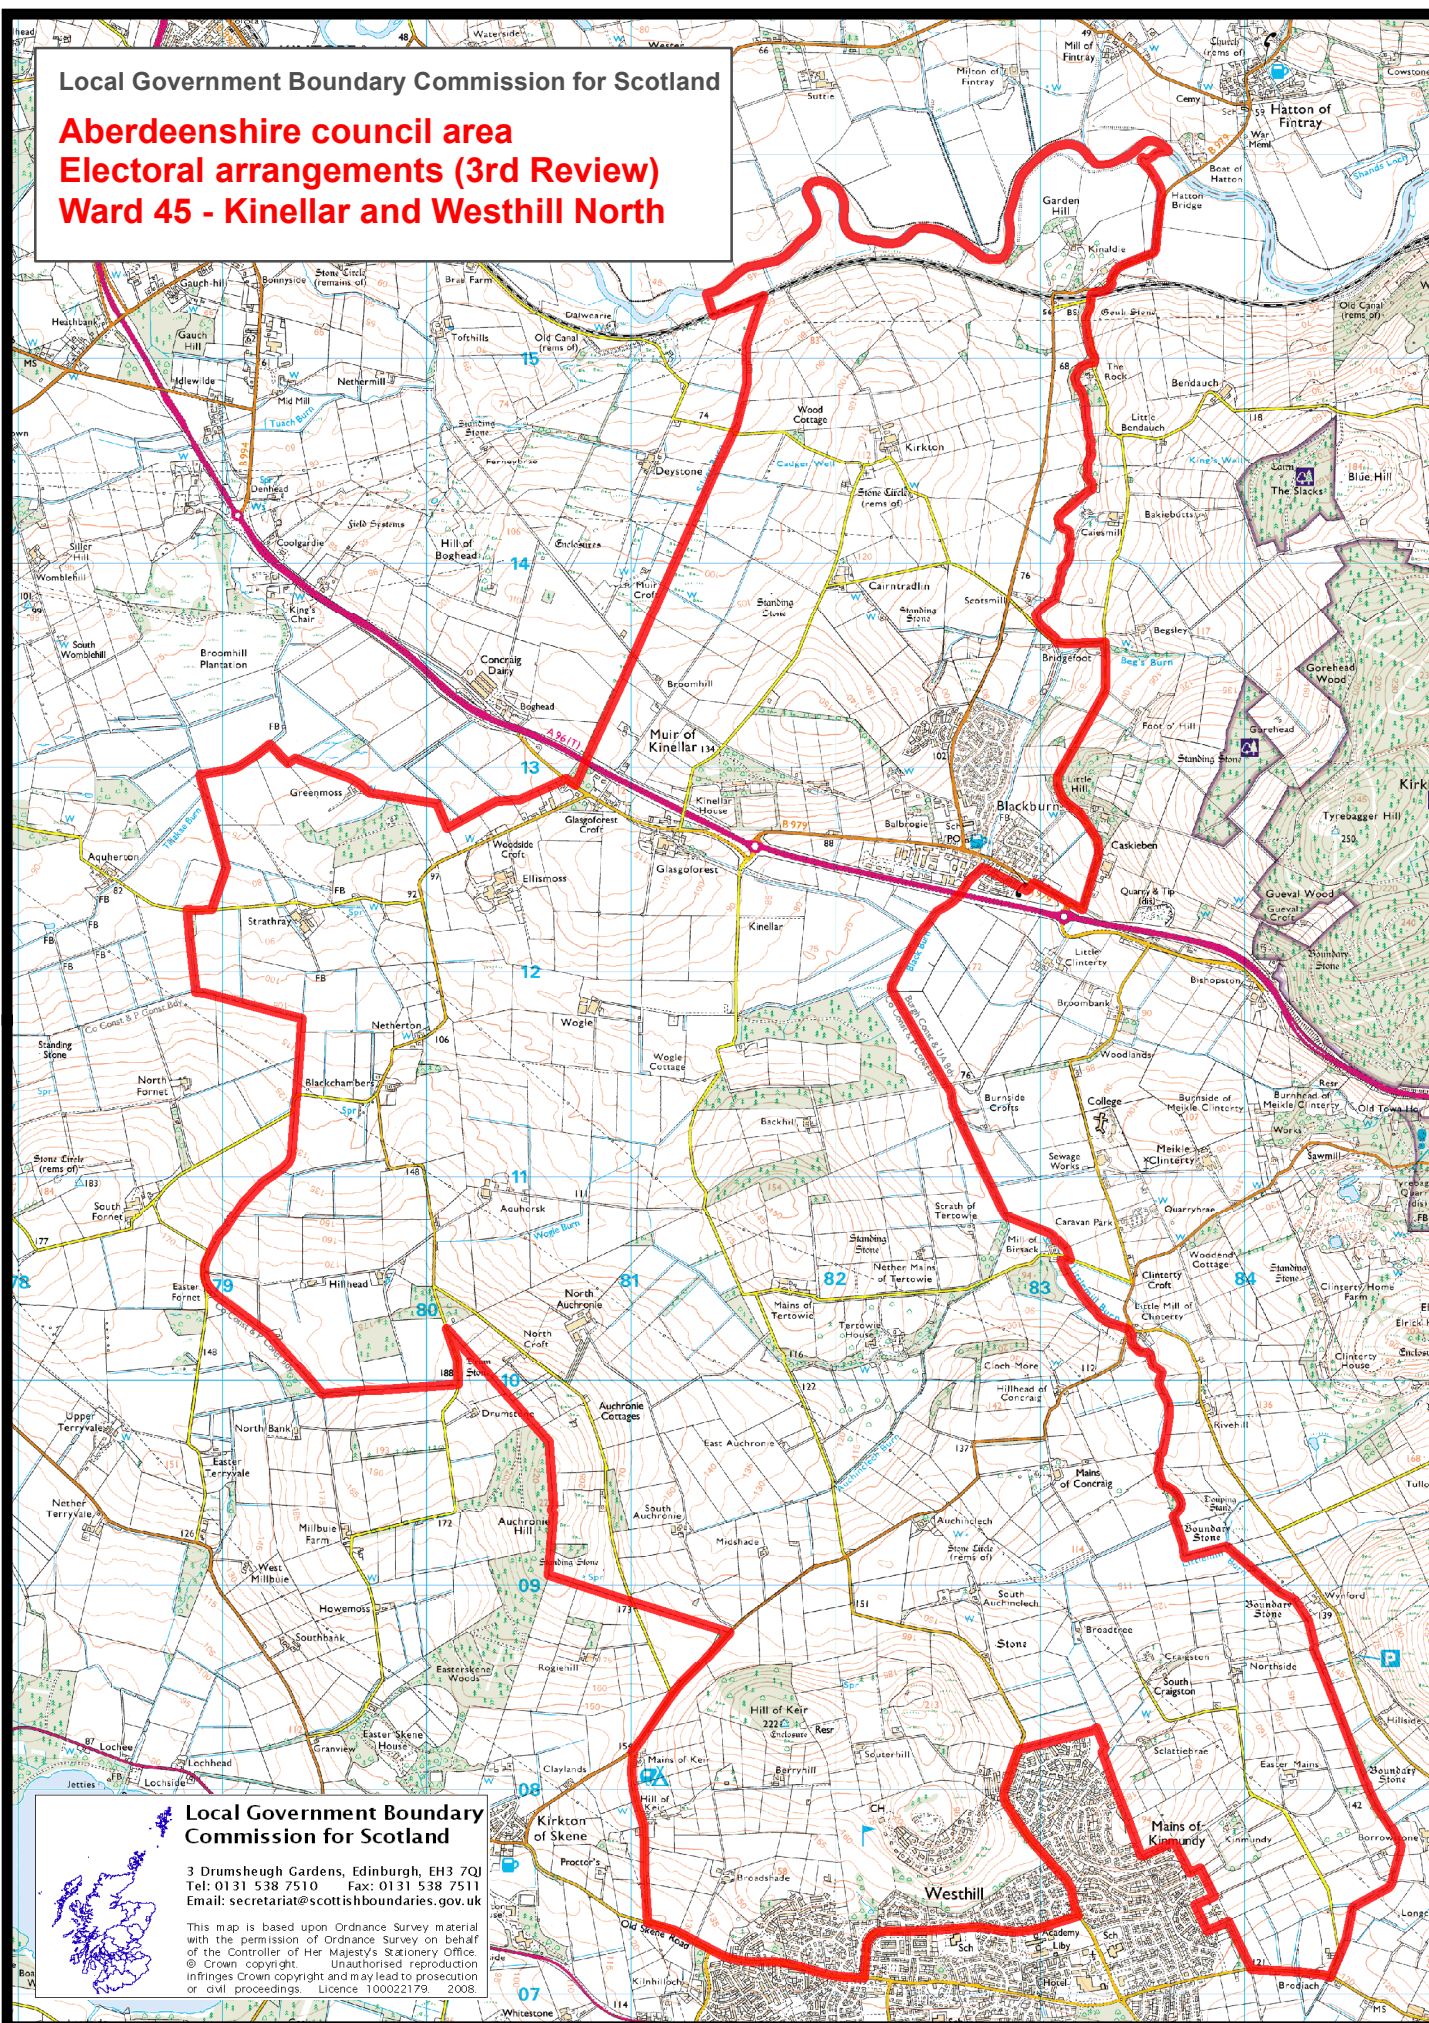

Local Government Boundary Commission for Scotland

**Aberdeenshire council area
Electoral arrangements (3rd Review)
Ward 45 - Kinellar and Westhill North**

Local Government Boundary Commission for Scotland

3 Drumsheugh Gardens, Edinburgh, EH3 7QJ
Tel: 0131 538 7510 Fax: 0131 538 7511
Email: secretariat@scottishboundaries.gov.uk