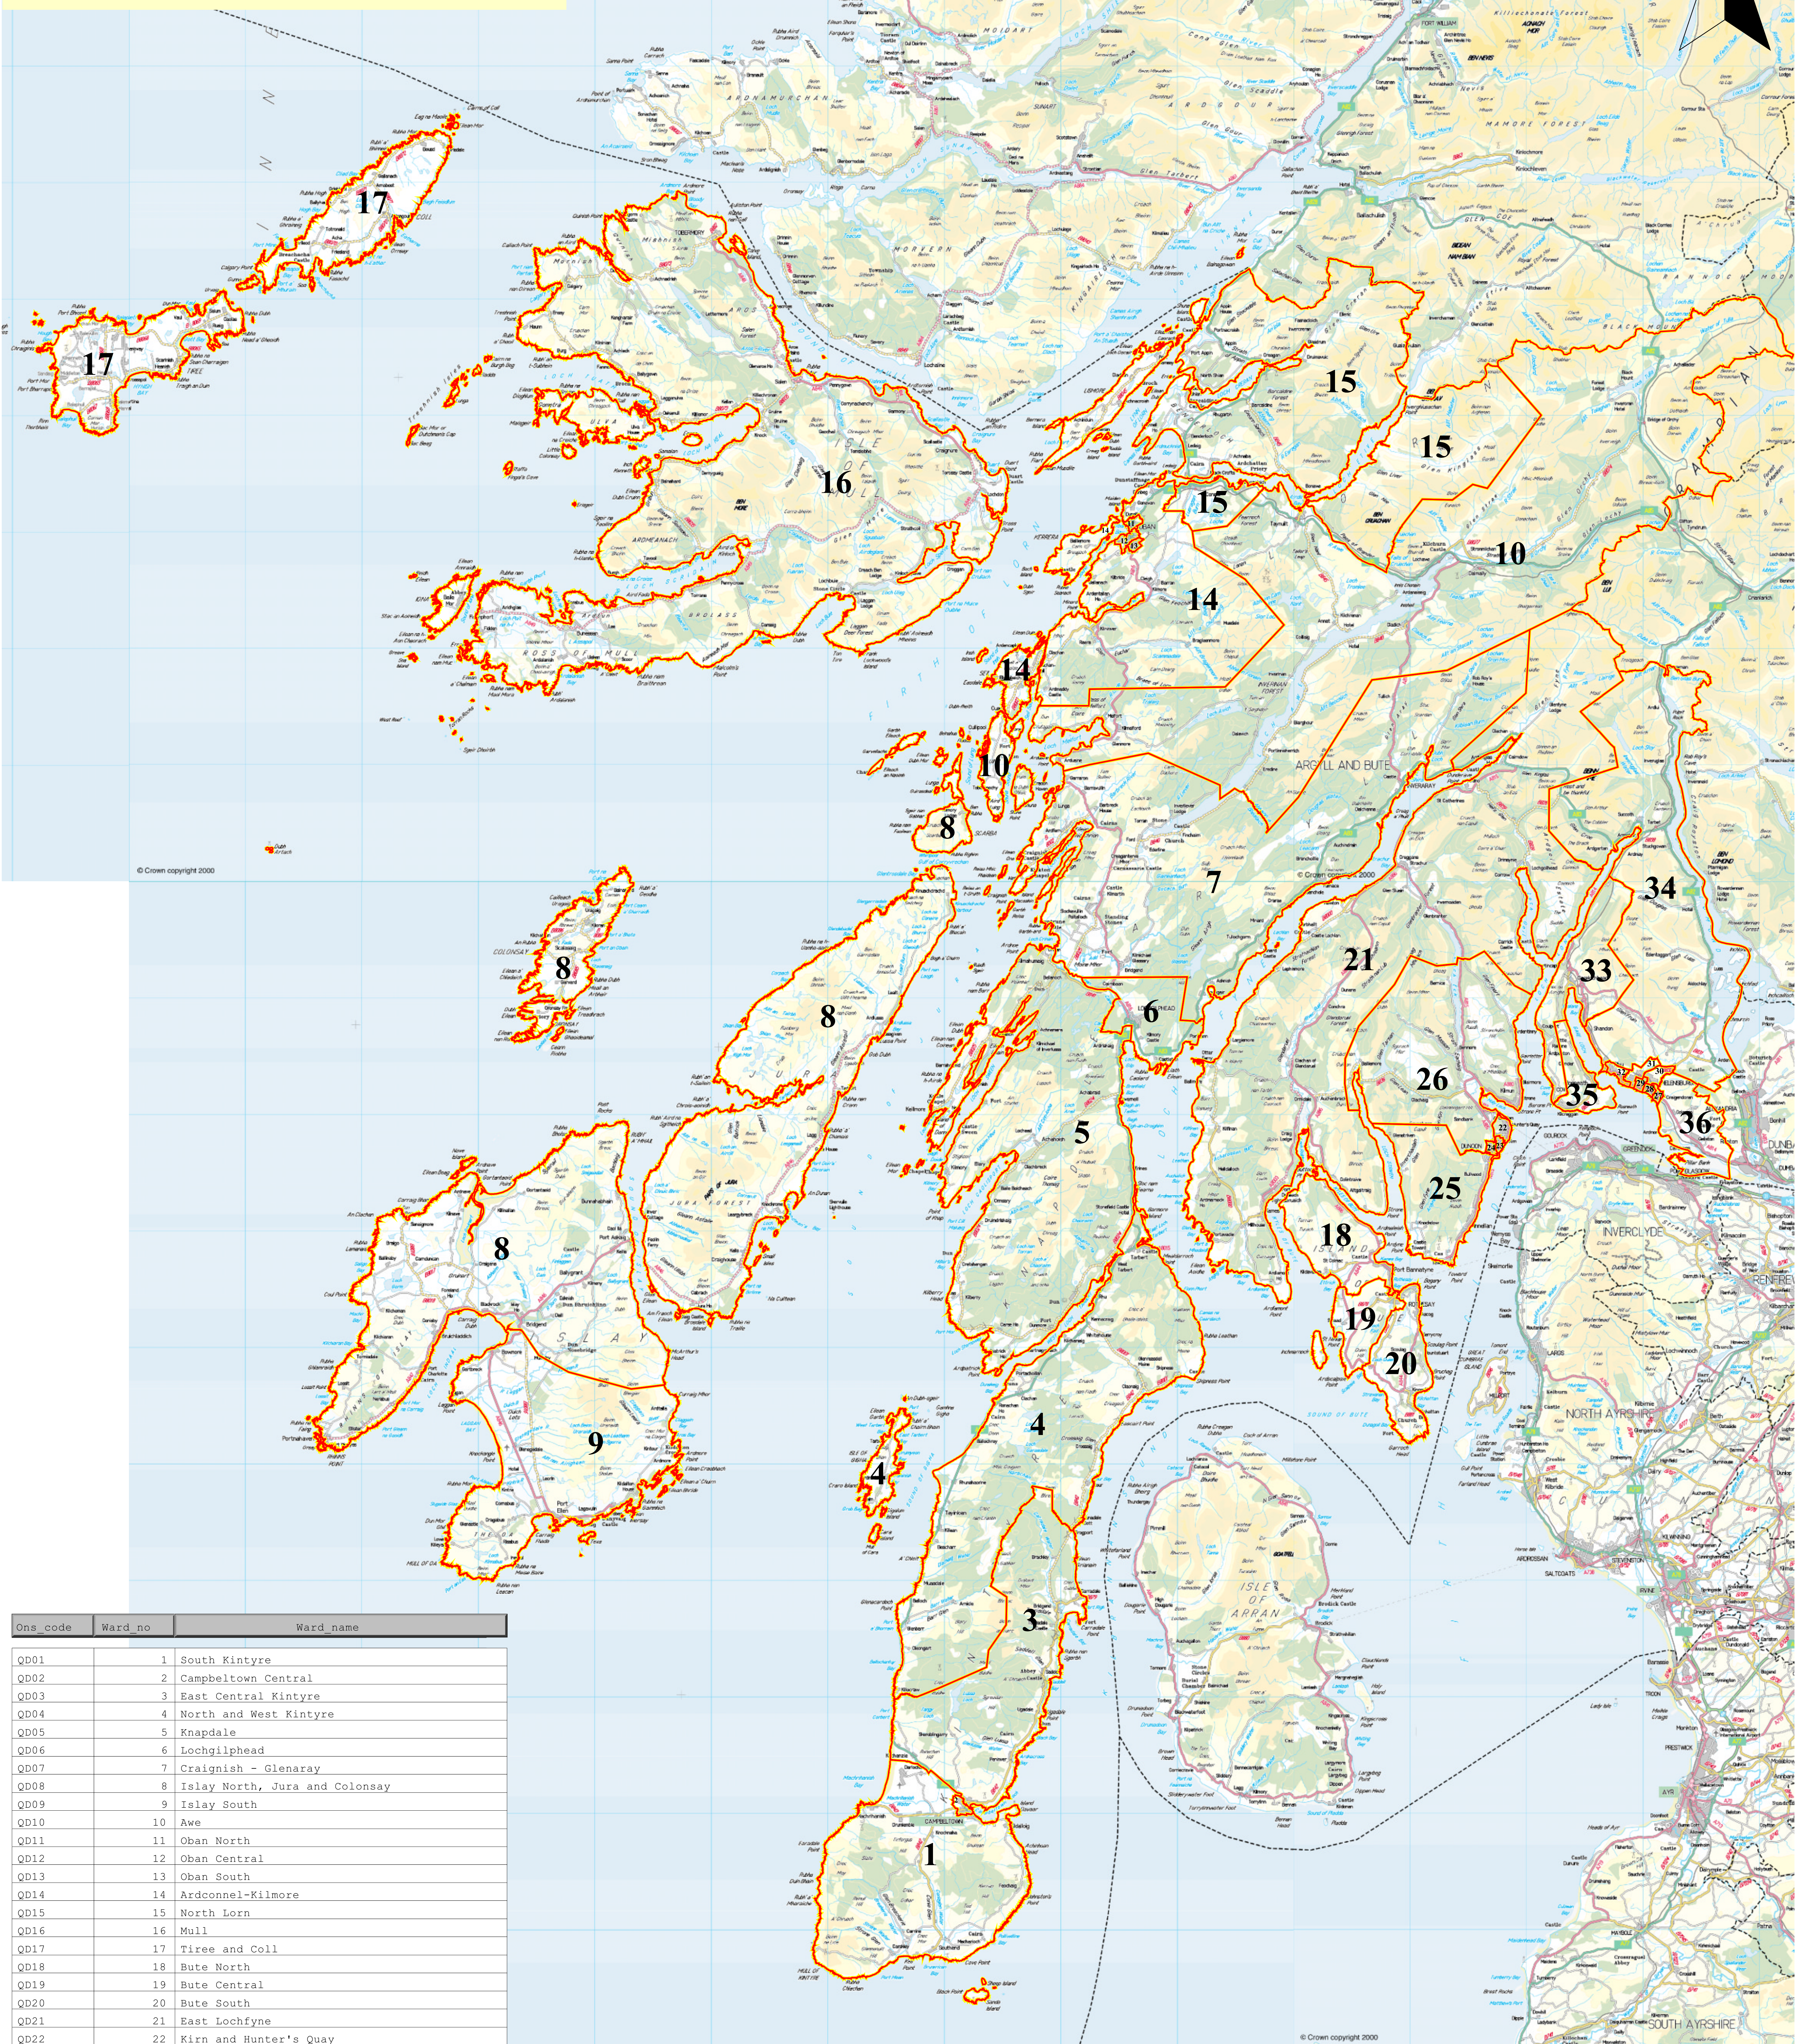

Electoral Arrangements for Local Government Areas in Scotland

Argyll & Bute Council Area

Ons_code	Ward no	Ward name
QD01	1	South Kintyre
QD02	2	Campbeltown Central
QD03	3	East Central Kintyre
QD04	4	North and West Kintyre
QD05	5	Knapdale
QD06	6	Lochgilhead
QD07	7	Craignish - Glenaray
QD08	8	Islay North, Jura and Colonsay
QD09	9	Islay South
QD10	10	Awe
QD11	11	Oban North
QD12	12	Oban Central
QD13	13	Oban South
QD14	14	Ardconnell-Kilmore
QD15	15	North Lorn
QD16	16	Mull
QD17	17	Tiree and Coll
QD18	18	Bute North
QD19	19	Bute Central
QD20	20	Bute South
QD21	21	East Lochfyne
QD22	22	Kirn and Hunter's Quay
QD23	23	Ardenslate
QD24	24	Milton
QD25	25	Auchamore and Innellan
QD26	26	Holy Loch
QD27	27	Helensburgh East
QD28	28	East Central Helensburgh
QD29	29	Helensburgh Central
QD30	30	Helensburgh North
QD31	31	Helensburgh West
QD32	32	West Helensburgh and Rhu
QD33	33	Garelochhead and Cove
QD34	34	Arrochar, Luss, Arden and Ardenco
QD35	35	Roseneath, Clynder and Kilcreggan
QD36	36	Cardross

Local Government Boundary Commission for Scotland

3 Drumshugh Gardens, Edinburgh, EH3 7QJ
 Tel: 0131 538 - 7510 Fax: 0131 538 - 7511
 e-mail: secretariat@lgbc-scotland.gov.uk
 Licence Number: GDB0315G0018
 Crown Copyright

Reproduced from the Ordnance Survey Map with the permission of the Controller of Her Majesty's Stationary Office (HMSO). Unauthorised reproduction infringes Crown copyright and may lead to prosecution or civil proceedings.