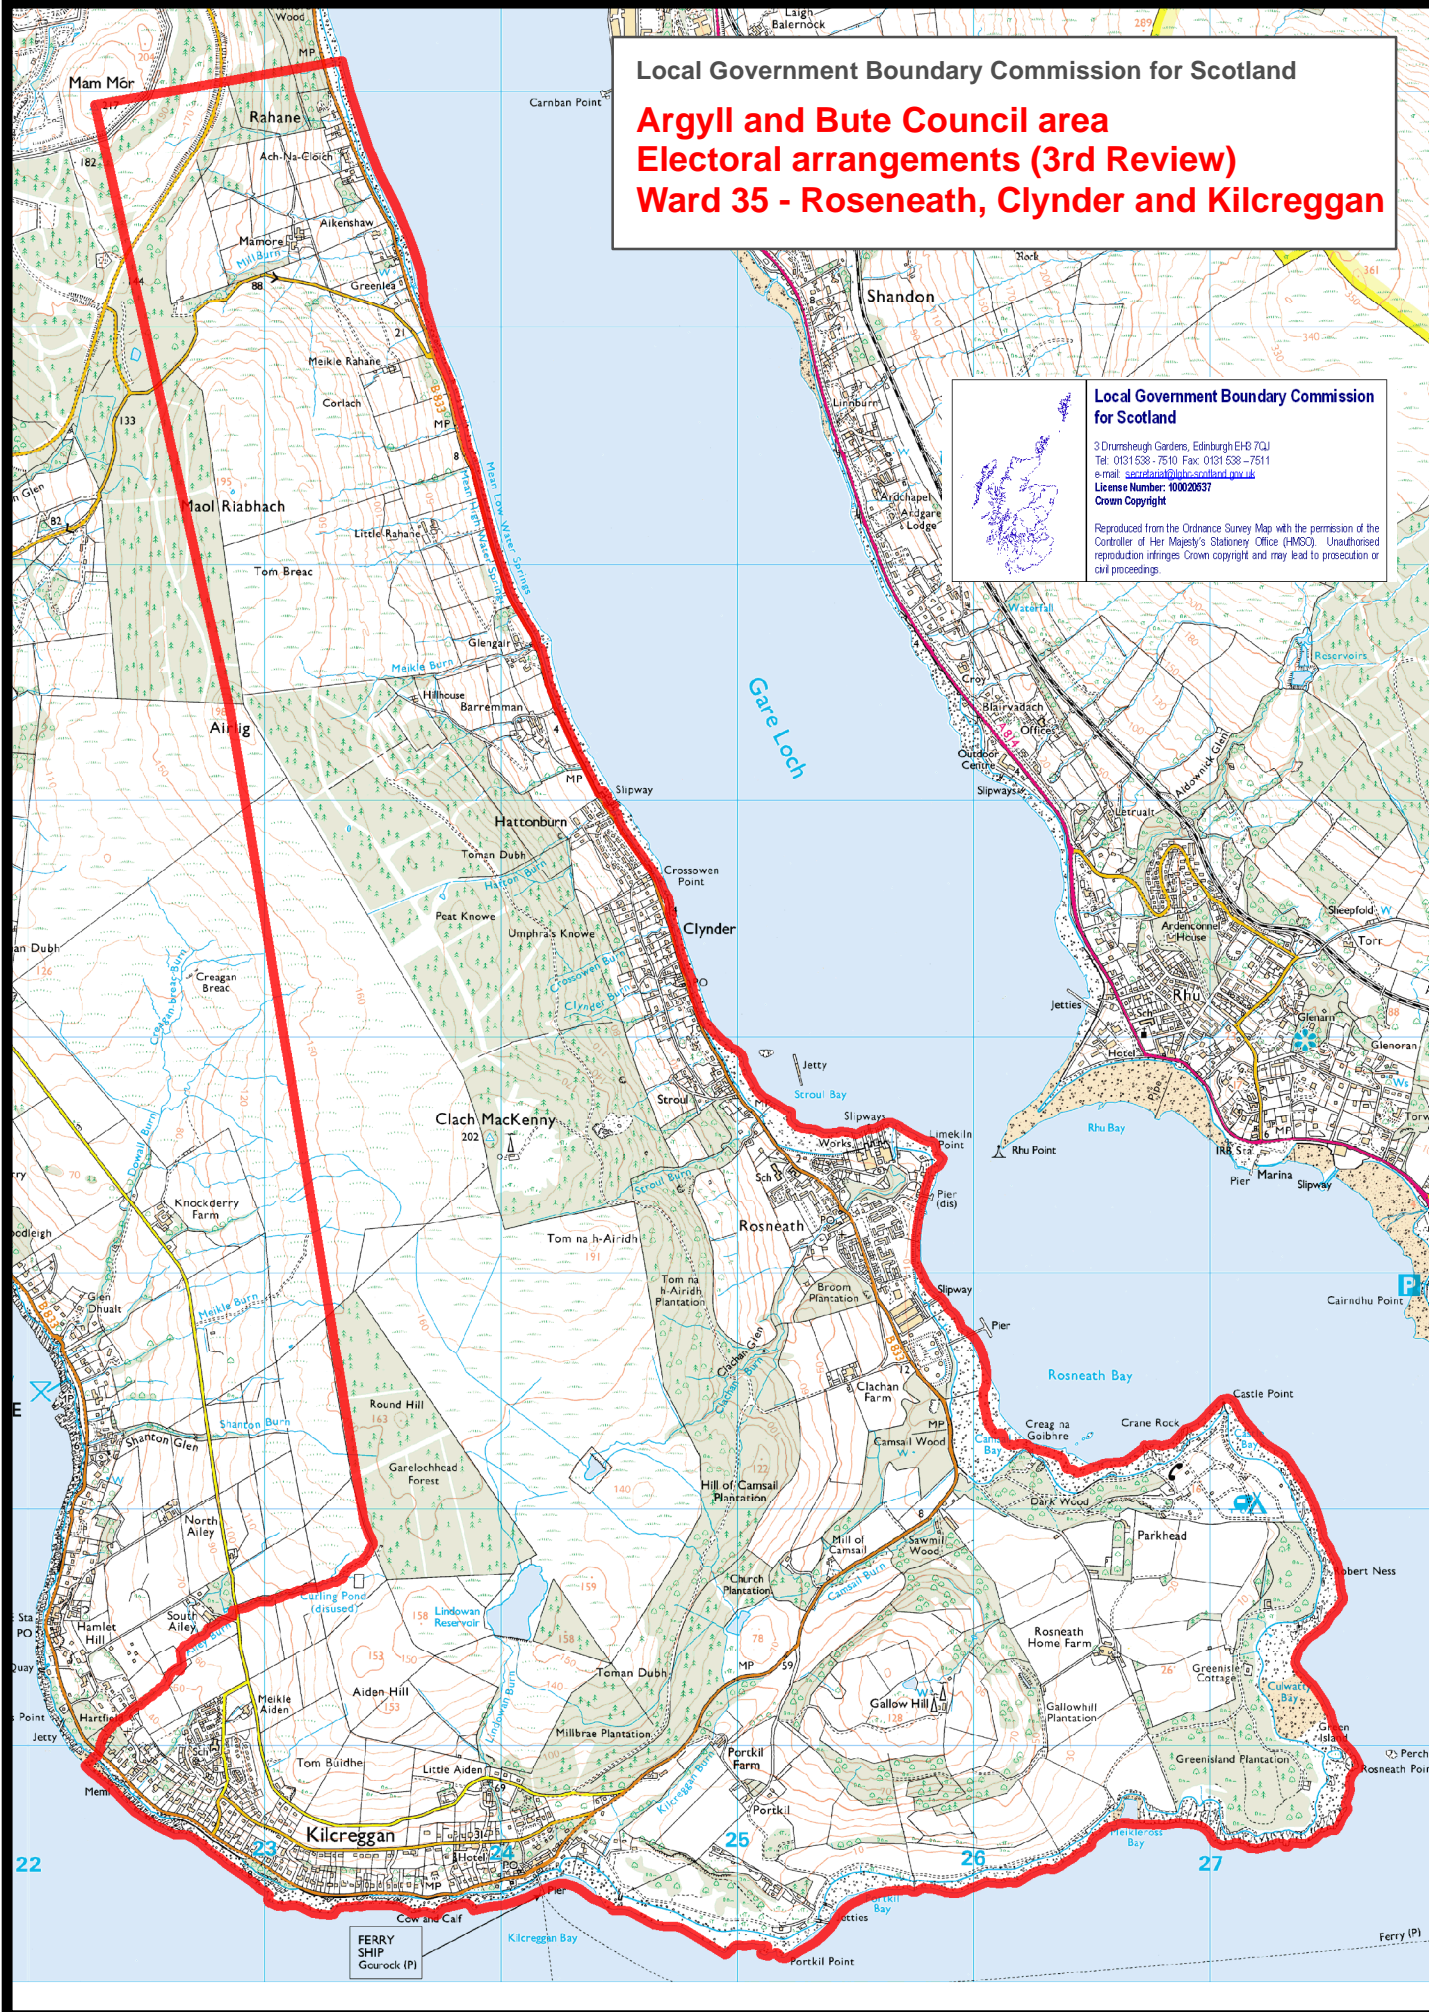

Local Government Boundary Commission for Scotland

**Argyll and Bute Council area
Electoral arrangements (3rd Review)
Ward 35 - Roseneath, Clynder and Kilcreggan**

Local Government Boundary Commission for Scotland

FERRY SHIP
Gourock (P)

Ferry (P)