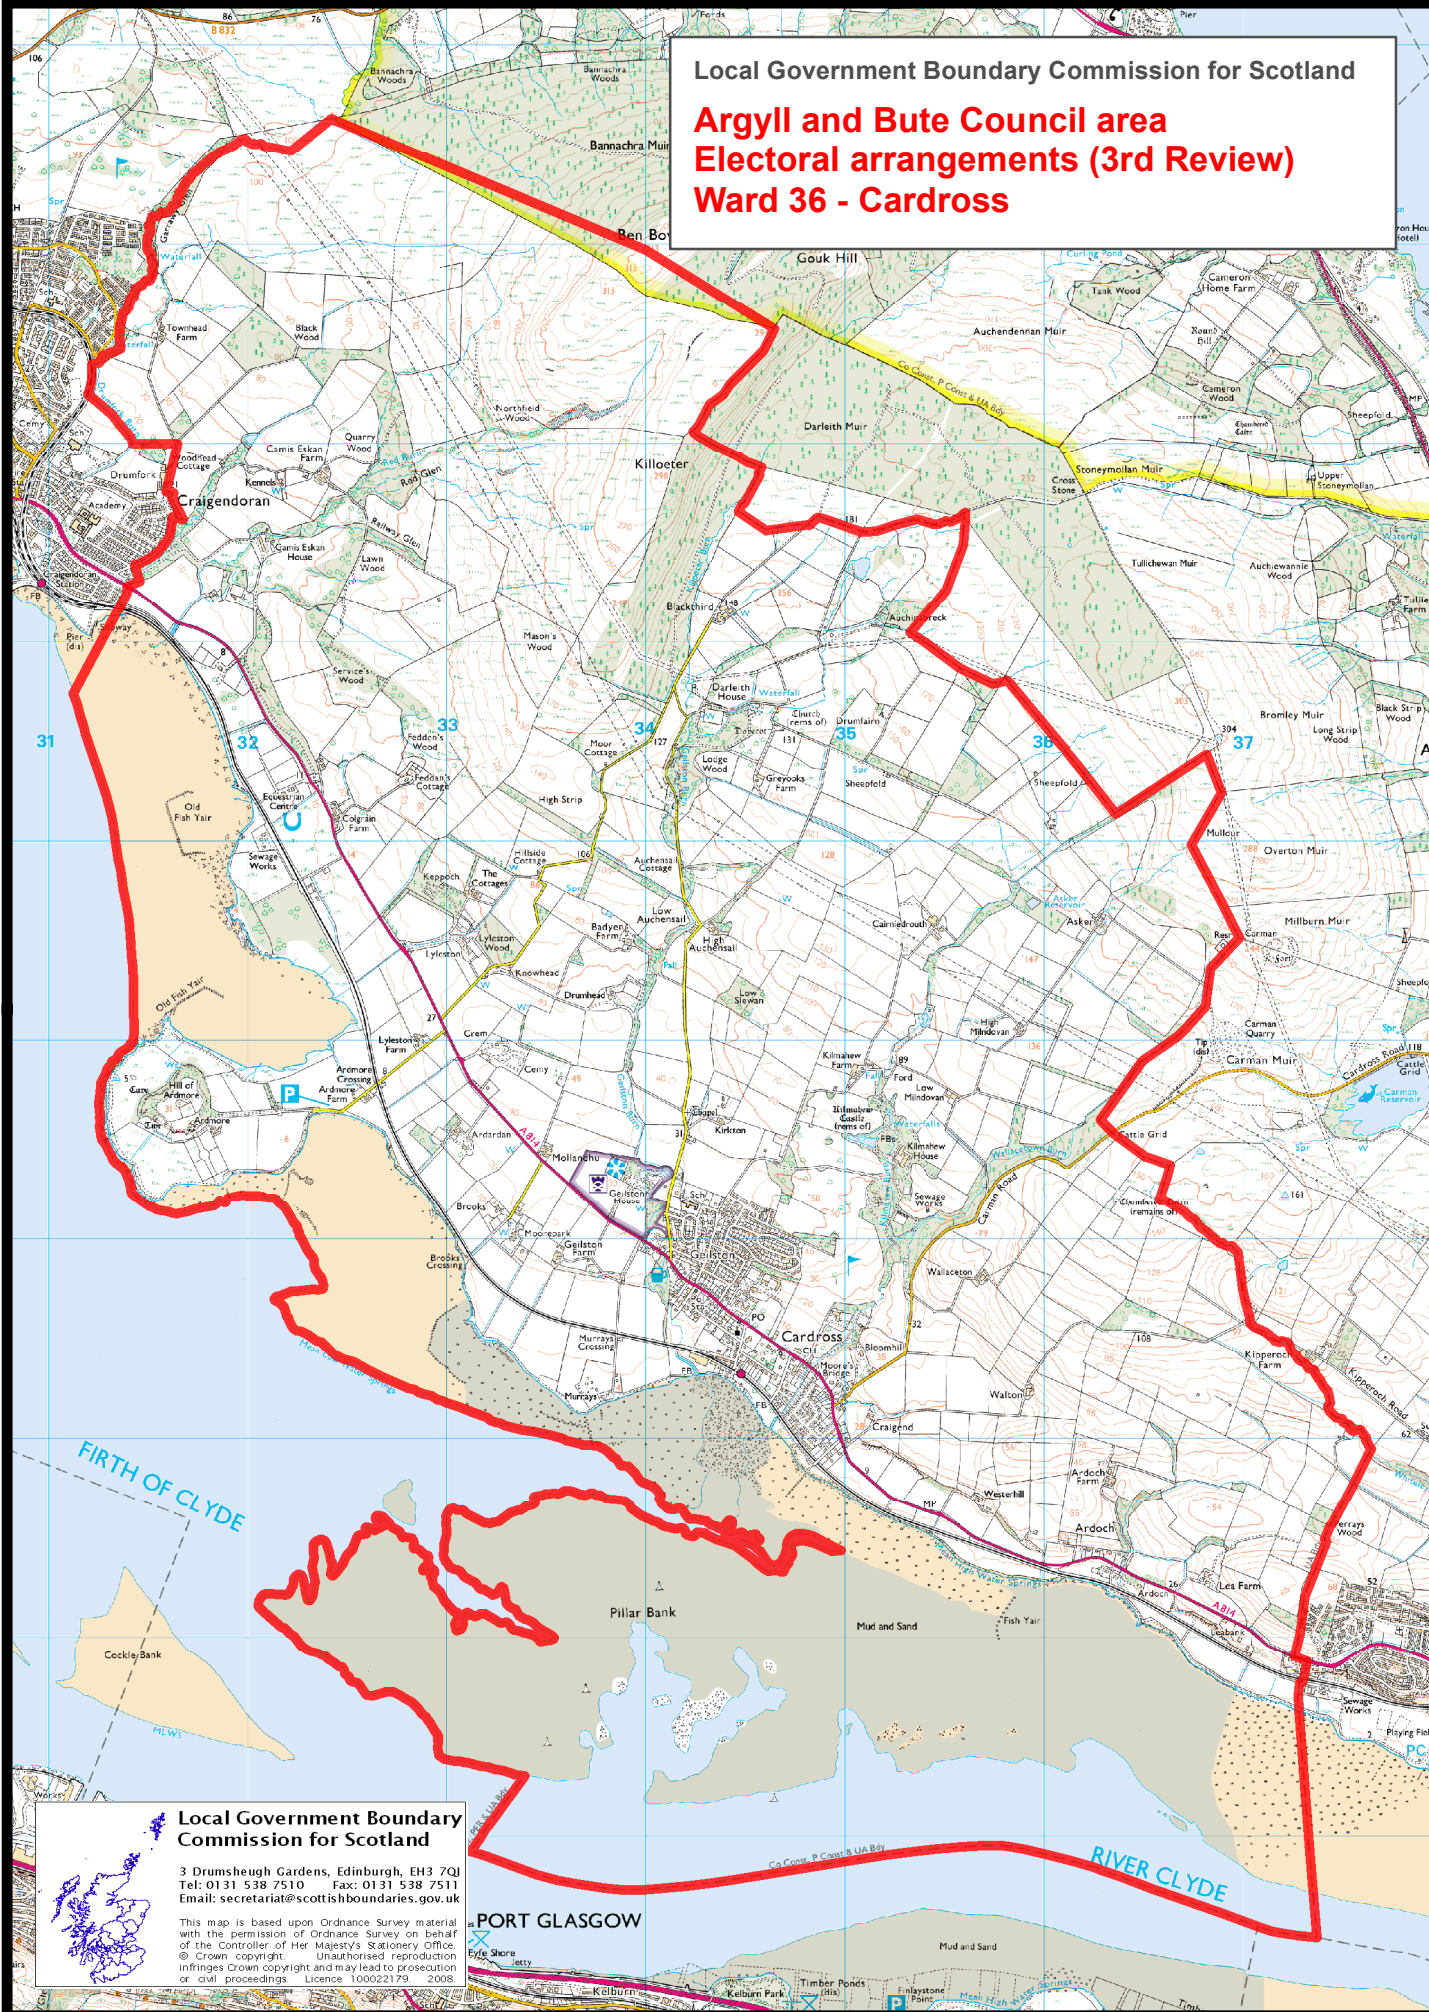

Local Government Boundary Commission for Scotland

**Argyll and Bute Council area
Electoral arrangements (3rd Review)
Ward 36 - Cardross**

Local Government Boundary Commission for Scotland

PORT GLASGOW