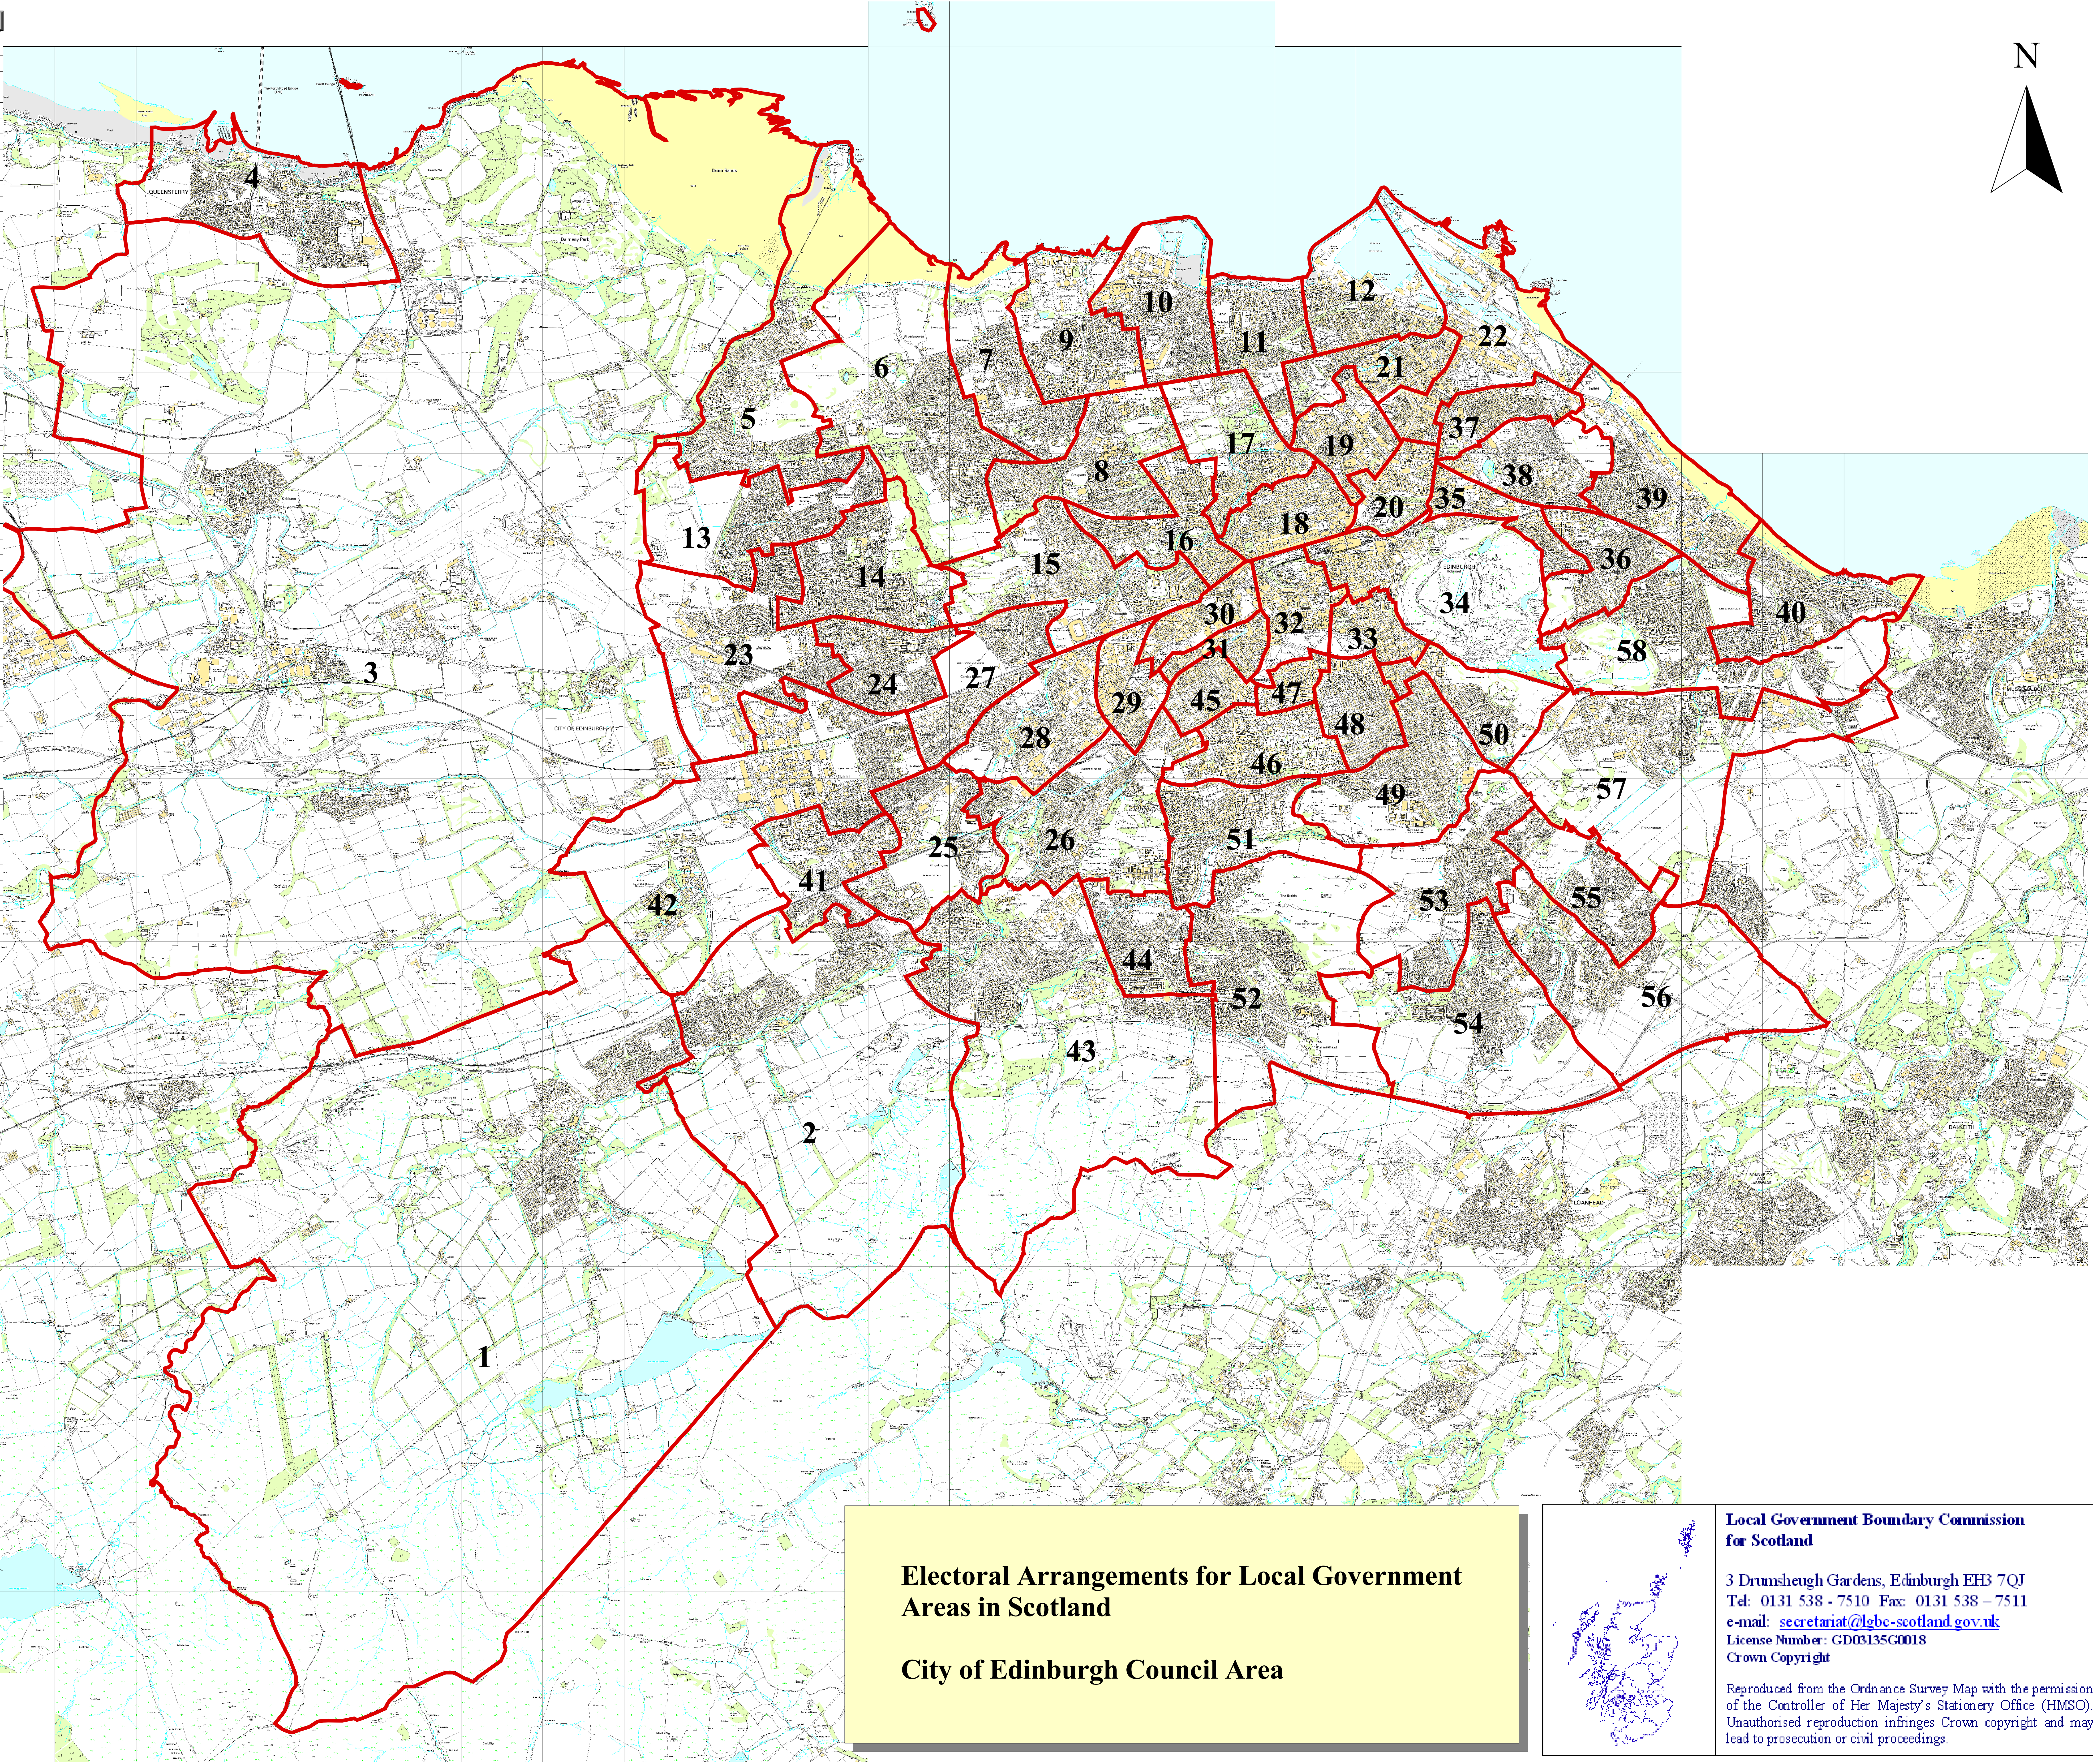

Ons Code	No	Name
QP01	1	Balerno
QP02	2	Baberton
QP03	3	Dalmenny/Kirkliston
QP04	4	Queensferry
QP05	5	Cramond
QP06	6	Davidson's Mains
QP07	7	Muirhouse/Drylaw
QP08	8	Craigleith
QP09	9	Pilton
QP10	10	Granton
QP11	11	Trinity
QP12	12	Newhaven
QP13	13	East Craigs
QP14	14	N.E.Corstorphine
QP15	15	Murrayfield
QP16	16	Dean
QP17	17	Stockbridge
QP18	18	New Town
QP19	19	Broughton
QP20	20	Calton
QP21	21	Harbour
QP22	22	Lorne
QP23	23	Gyle
QP24	24	S.E.Corstorphine
QP25	25	Parkhead
QP26	26	Craiglockhart
QP27	27	Stenhouse
QP28	28	Moat
QP29	29	Shandon
QP30	30	Dalry
QP31	31	Fountainbridge
QP32	32	Tollcross
QP33	33	Southside
QP34	34	Holyrood
QP35	35	Meadowbank
QP36	36	Mountcastle
QP37	37	Leith Links
QP38	38	Restalrig
QP39	39	Portobello
QP40	40	Milton
QP41	41	Murray Burn
QP42	42	Sighthill
QP43	43	Colinton
QP44	44	Firrhill
QP45	45	Merchiston
QP46	46	North Morningside/Gran
QP47	47	Marchmont
QP48	48	Sciennes
QP49	49	Newington
QP50	50	Prestonfield
QP51	51	South Morningside
QP52	52	Fairmilehead
QP53	53	Ainwickhill
QP54	54	Kames
QP55	55	Moredun
QP56	56	Gilmerton
QP57	57	Craigmillar
QP58	58	Duddingston

Electoral Arrangements for Local Government Areas in Scotland

City of Edinburgh Council Area

Local Government Boundary Commission for Scotland

3 Drumshugh Gardens, Edinburgh EH3 7QJ
 Tel: 0131 538 - 7510 Fax: 0131 538 - 7511
 e-mail: secretariat@lgbc-scotland.gov.uk
 License Number: GD03135G0018
 Crown Copyright

Reproduced from the Ordnance Survey Map with the permission of the Controller of Her Majesty's Stationery Office (HMSO). Unauthorised reproduction infringes Crown copyright and may lead to prosecution or civil proceedings.