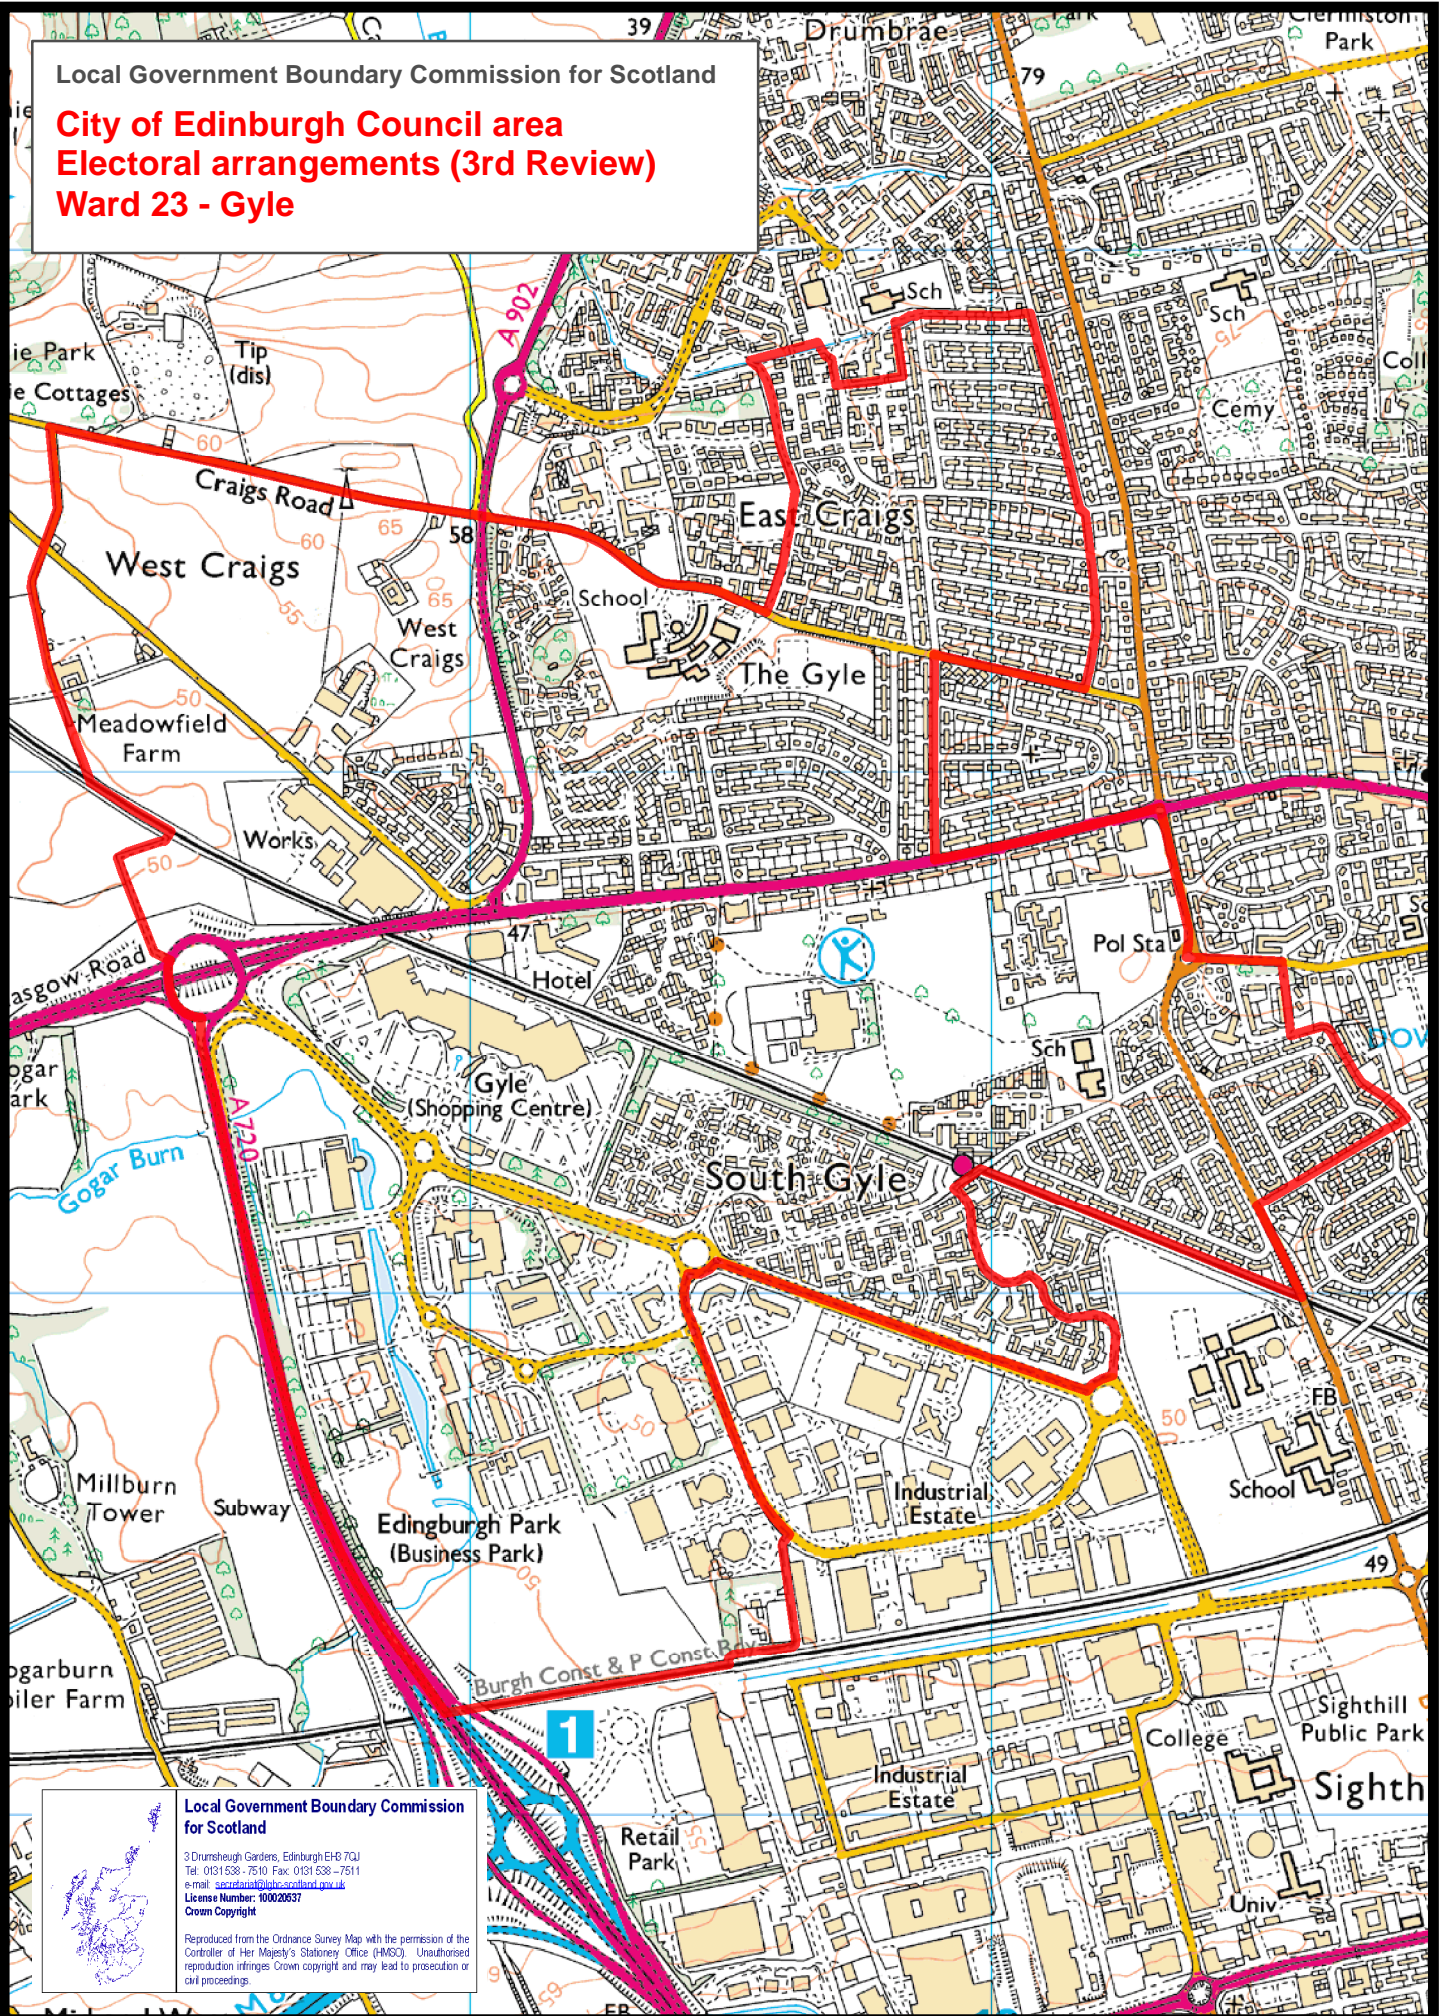

Local Government Boundary Commission for Scotland

**City of Edinburgh Council area
Electoral arrangements (3rd Review)
Ward 23 - Gyle**

Local Government Boundary Commission for Scotland