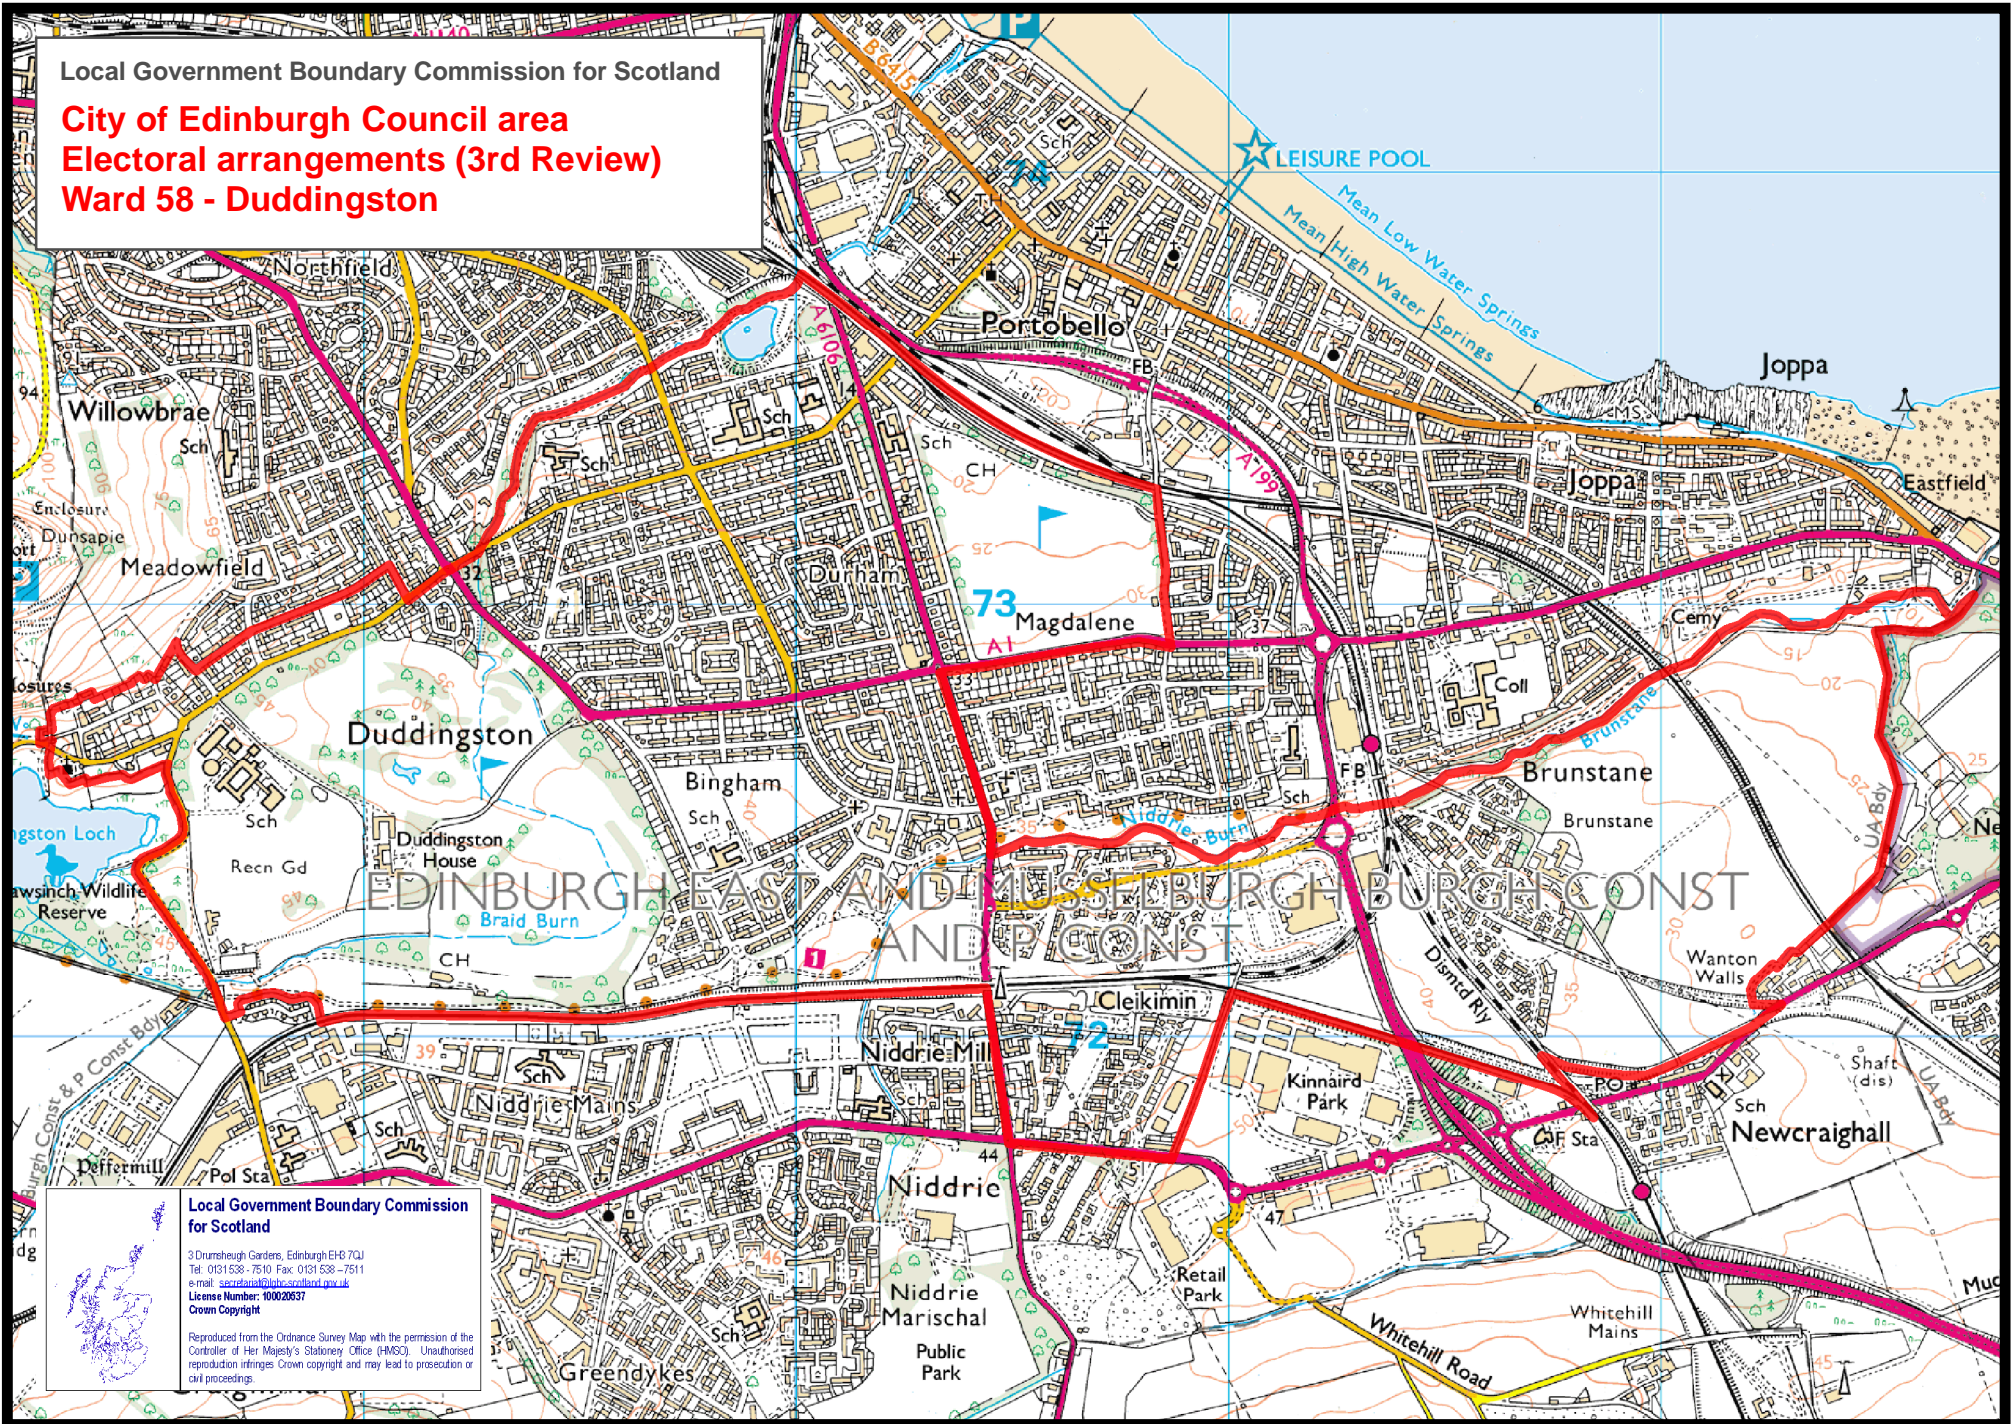

Local Government Boundary Commission for Scotland

**City of Edinburgh Council area
Electoral arrangements (3rd Review)
Ward 58 - Duddingston**

Northfield
Willowbrae
Meadowfield
Duddingston
Bingham
Magdalene
Brunstane
Cleikimin
Niddrie Mill
Niddrie
Niddrie Marischal
Greenadykes
Portobello
Joppa
Eastfield
Joppa
Cemy
Brunstane
Wanton Walls
Newcraighall
Whitehill Mains

Reproduced from the Ordnance Survey Map with the permission of the Controller of Her Majesty's Stationery Office (HMSO). Unauthorised reproduction infringes Crown copyright and may lead to prosecution or civil proceedings.