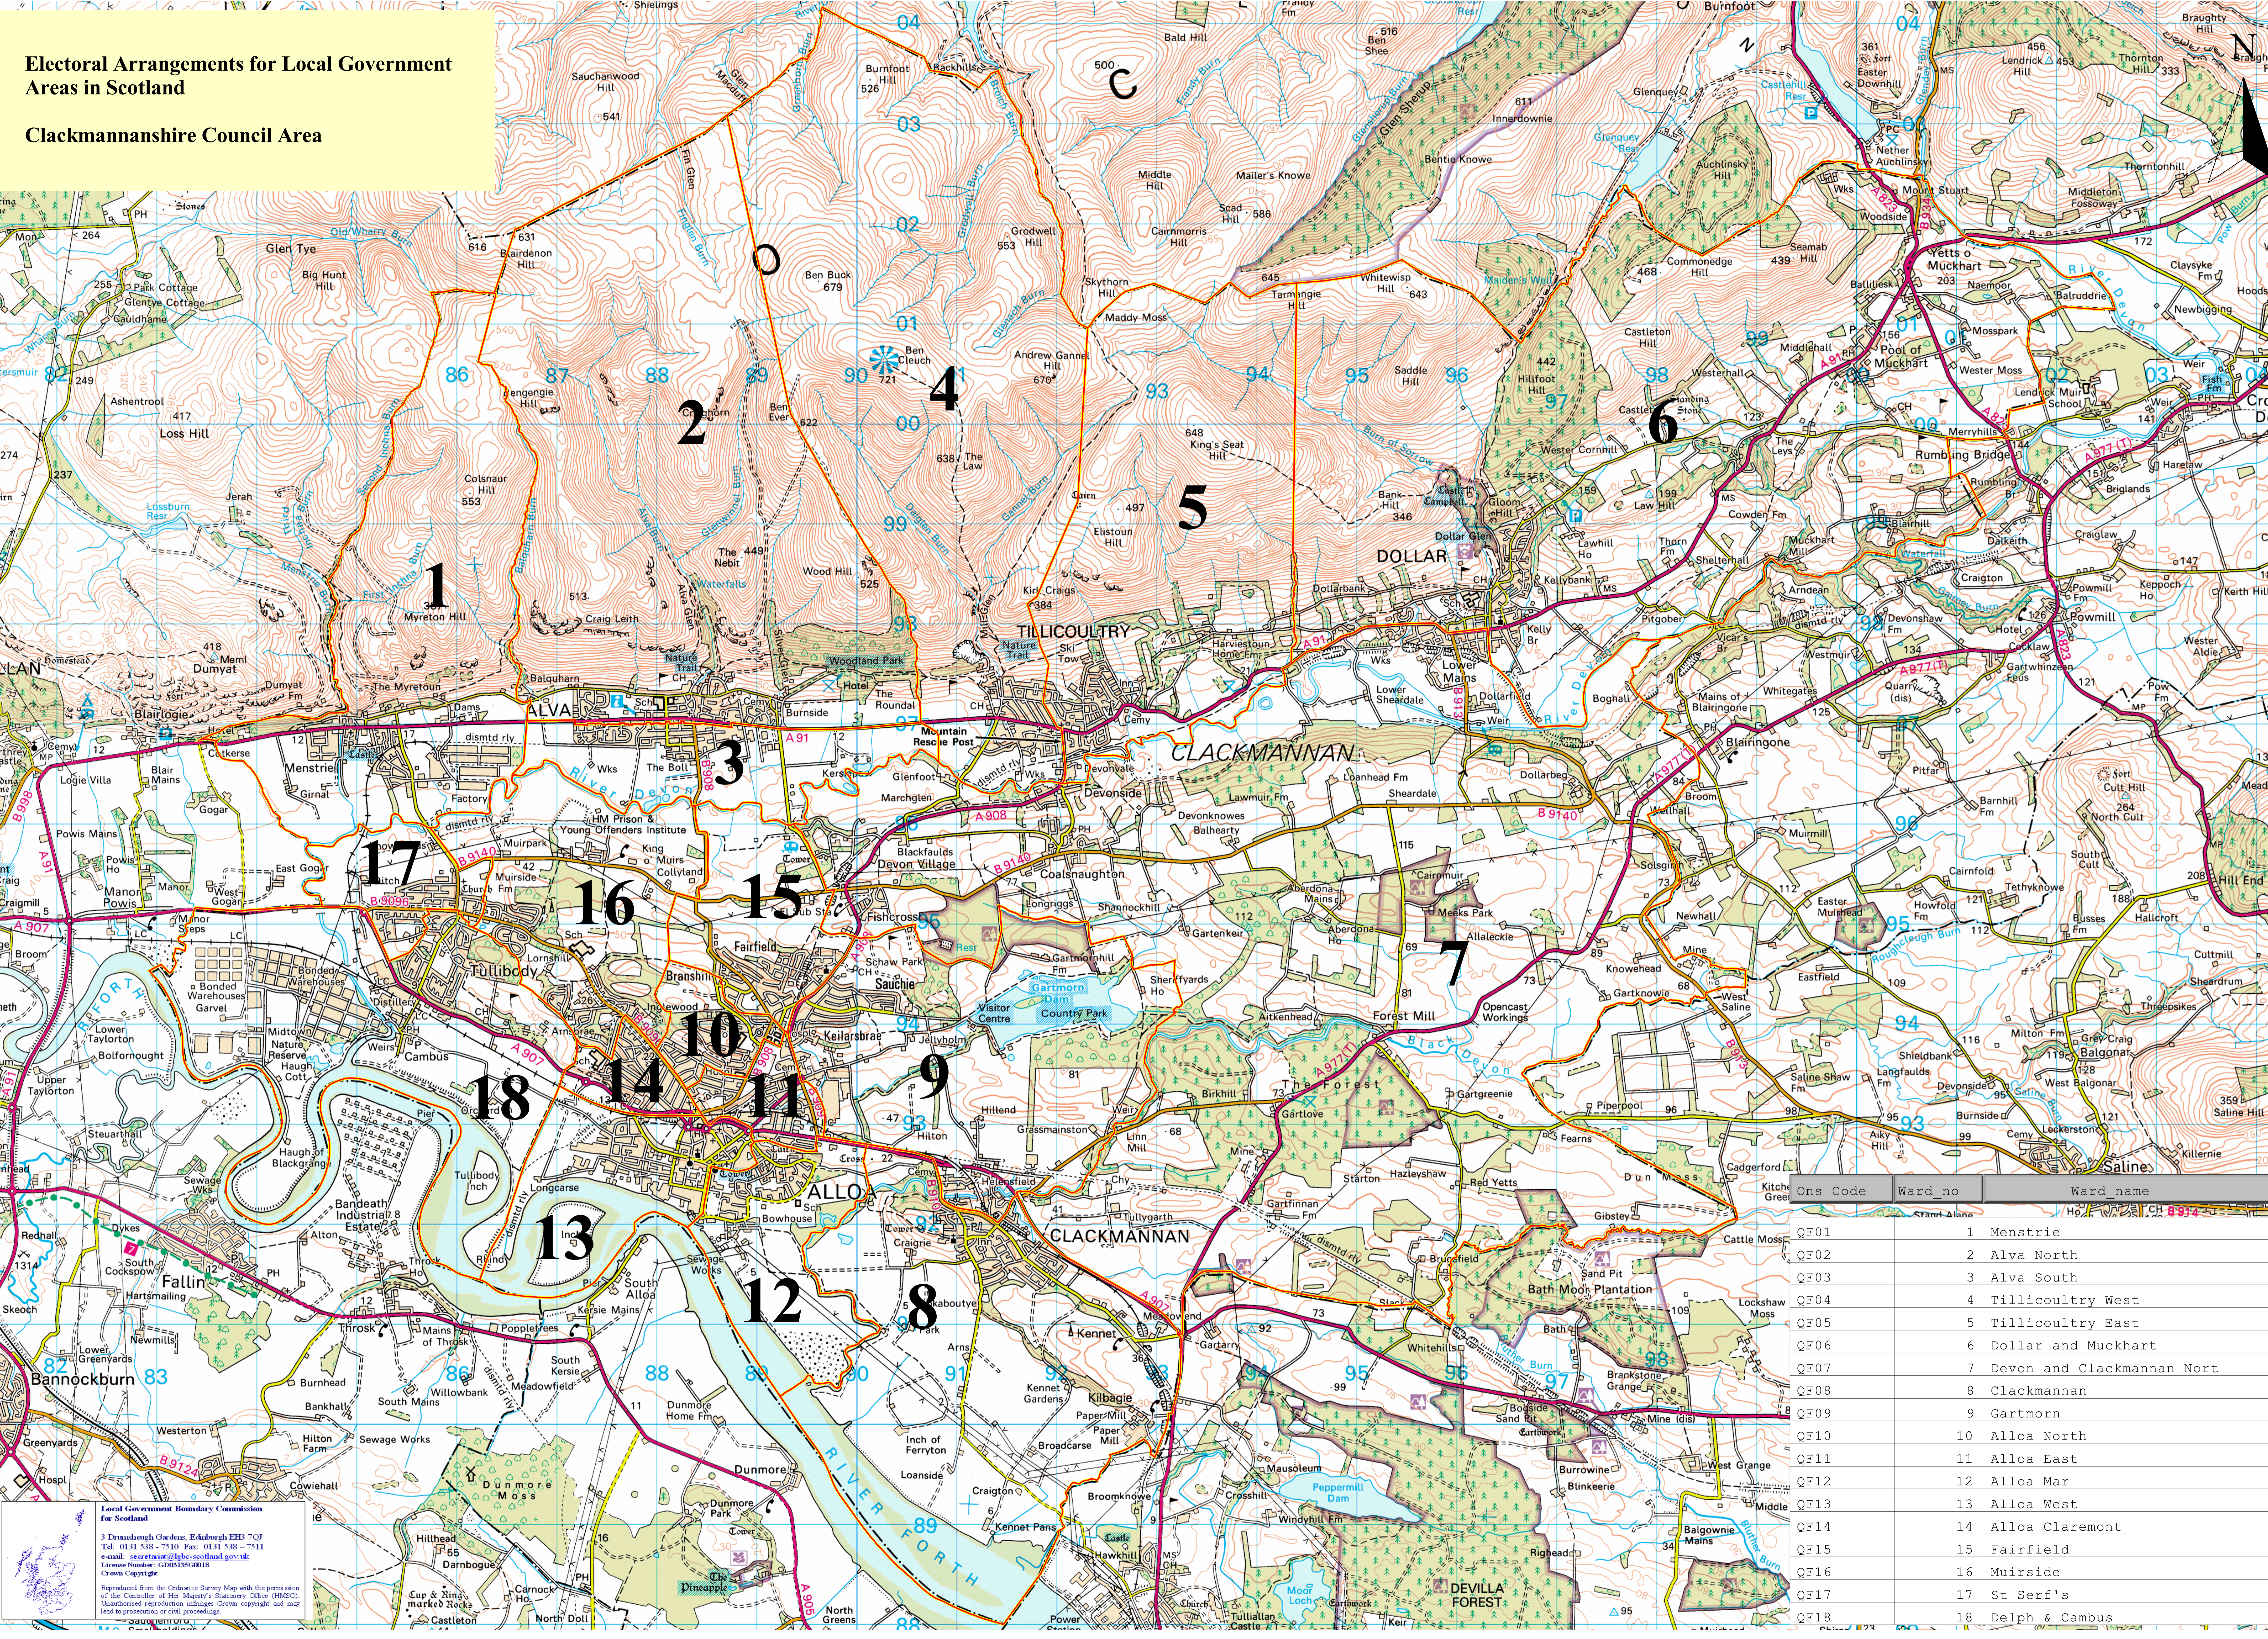

Electoral Arrangements for Local Government Areas in Scotland

Clackmannanshire Council Area

Ward no	Ward name
1	Menstrie
2	Alva North
3	Alva South
4	Tillicoultury West
5	Tillicoultury East
6	Dollar and Muckhart
7	Devon and Clackmannan North
8	Clackmannan
9	Gartmorn
10	Alloa North
11	Alloa East
12	Alloa Mar
13	Alloa West
14	Alloa Claremont
15	Fairfield
16	Muirside
17	St Serf's
18	Delph & Cambus

Local Government Boundary Commission for Scotland
 3 Drumshugh Gardens, Edinburgh EH3 7QJ
 Tel: 0131 538 7510 Fax: 0131 538 7511
 e-mail: secretariat@lgbc-scotland.gov.uk
 License Number: GD01850018
 Crown Copyright

Reproduced from the Ordnance Survey Map with the permission of the Controller of Her Majesty's Stationary Office (HMSSO). Unauthorised reproduction infringes Crown copyright and may lead to prosecution or civil proceedings.