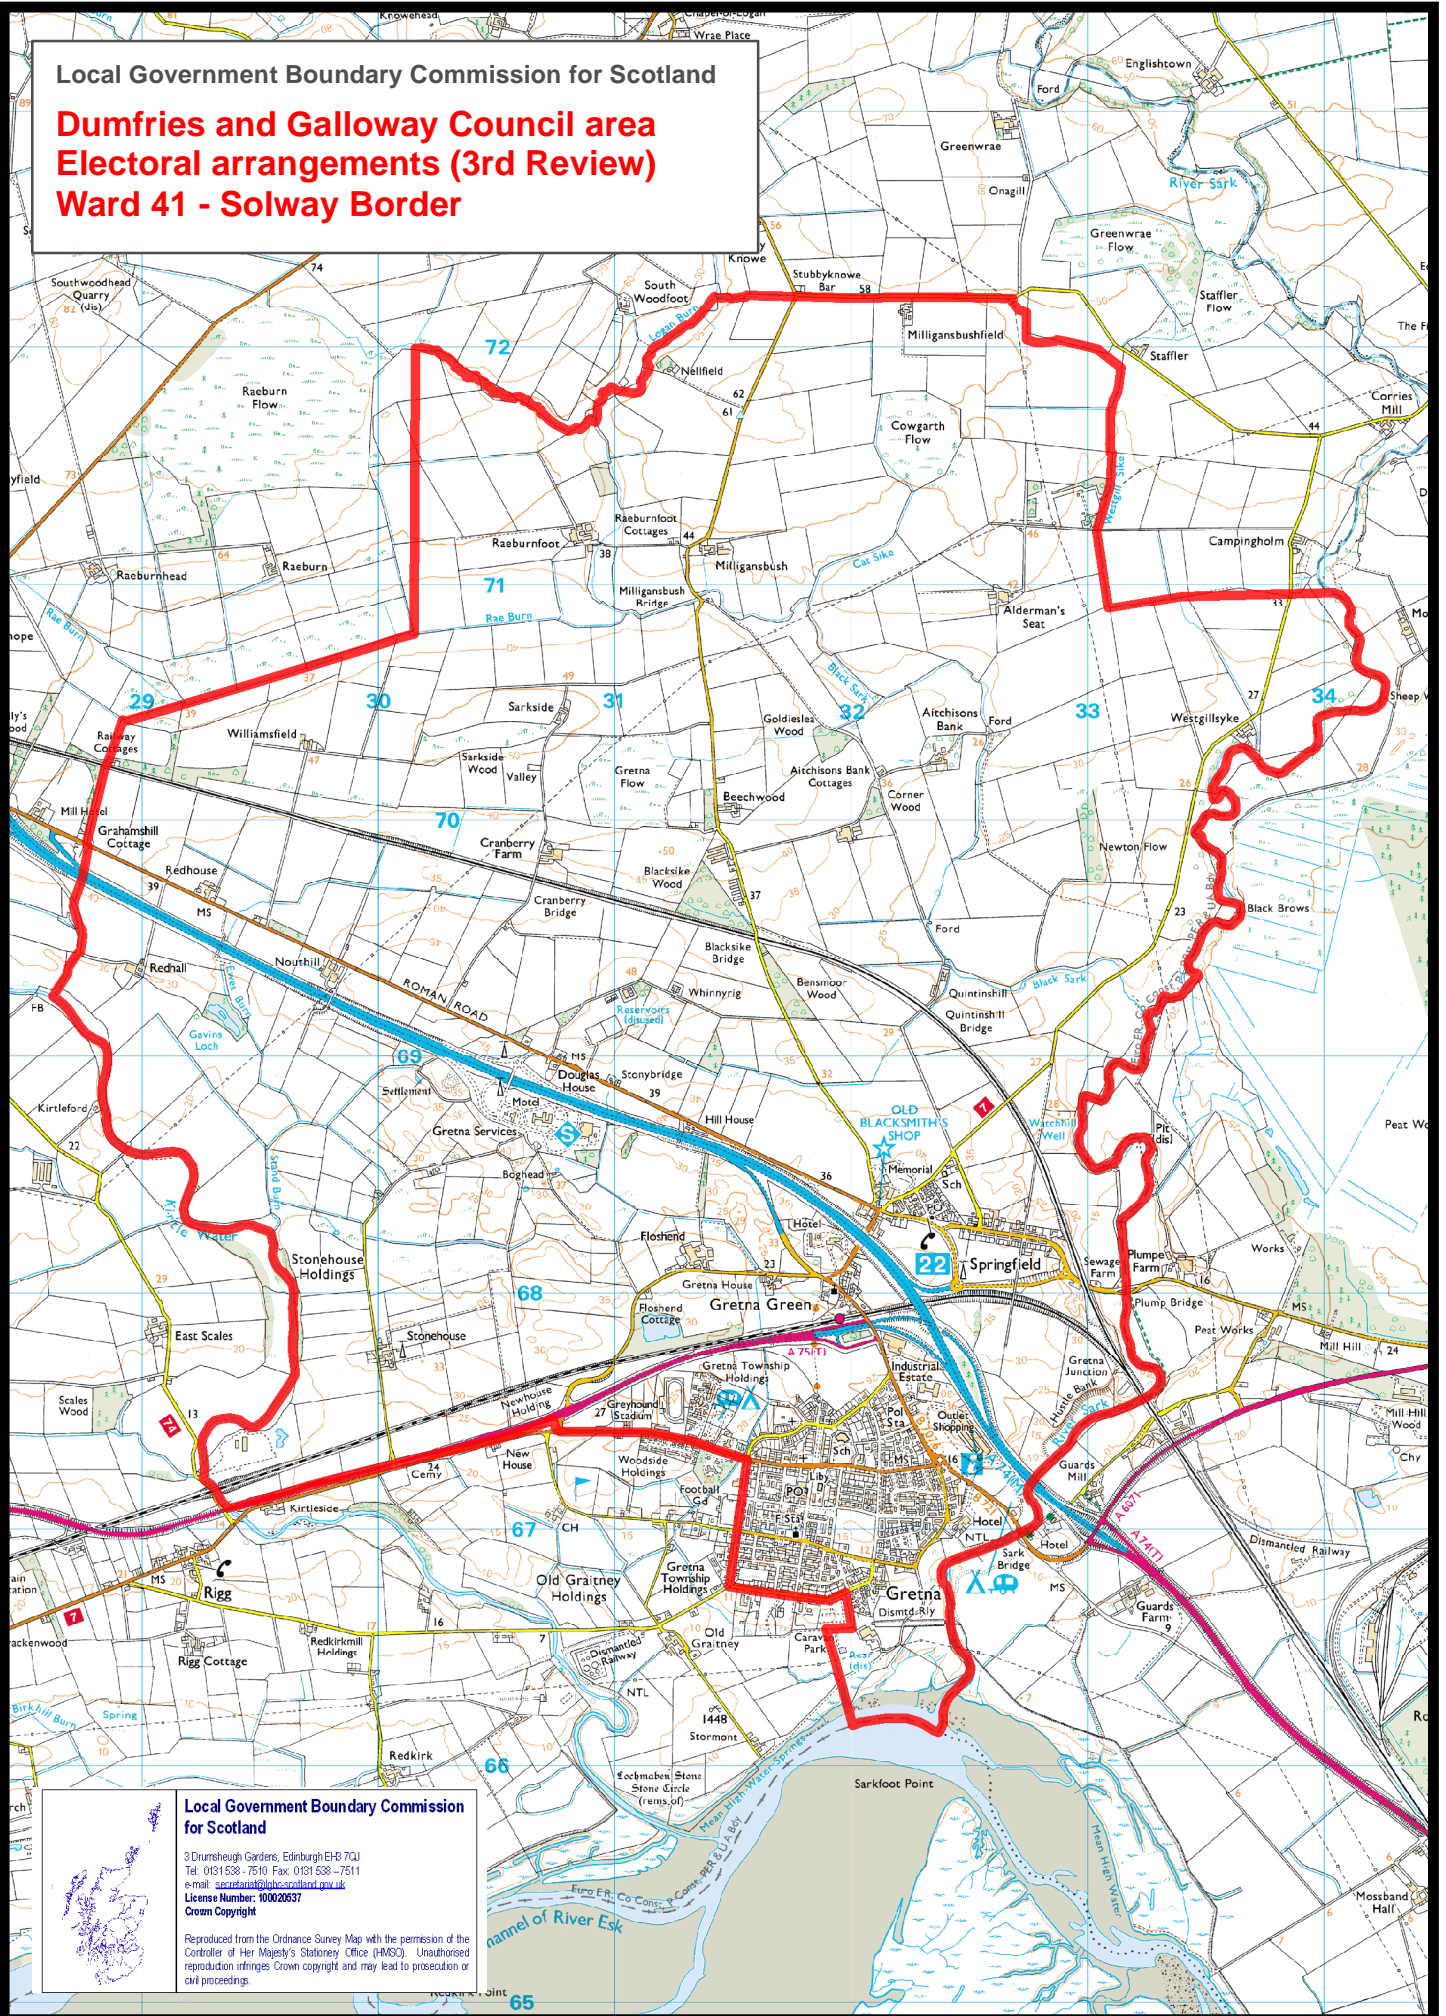

Local Government Boundary Commission for Scotland

**Dumfries and Galloway Council area
Electoral arrangements (3rd Review)
Ward 41 - Solway Border**

Local Government Boundary Commission for Scotland