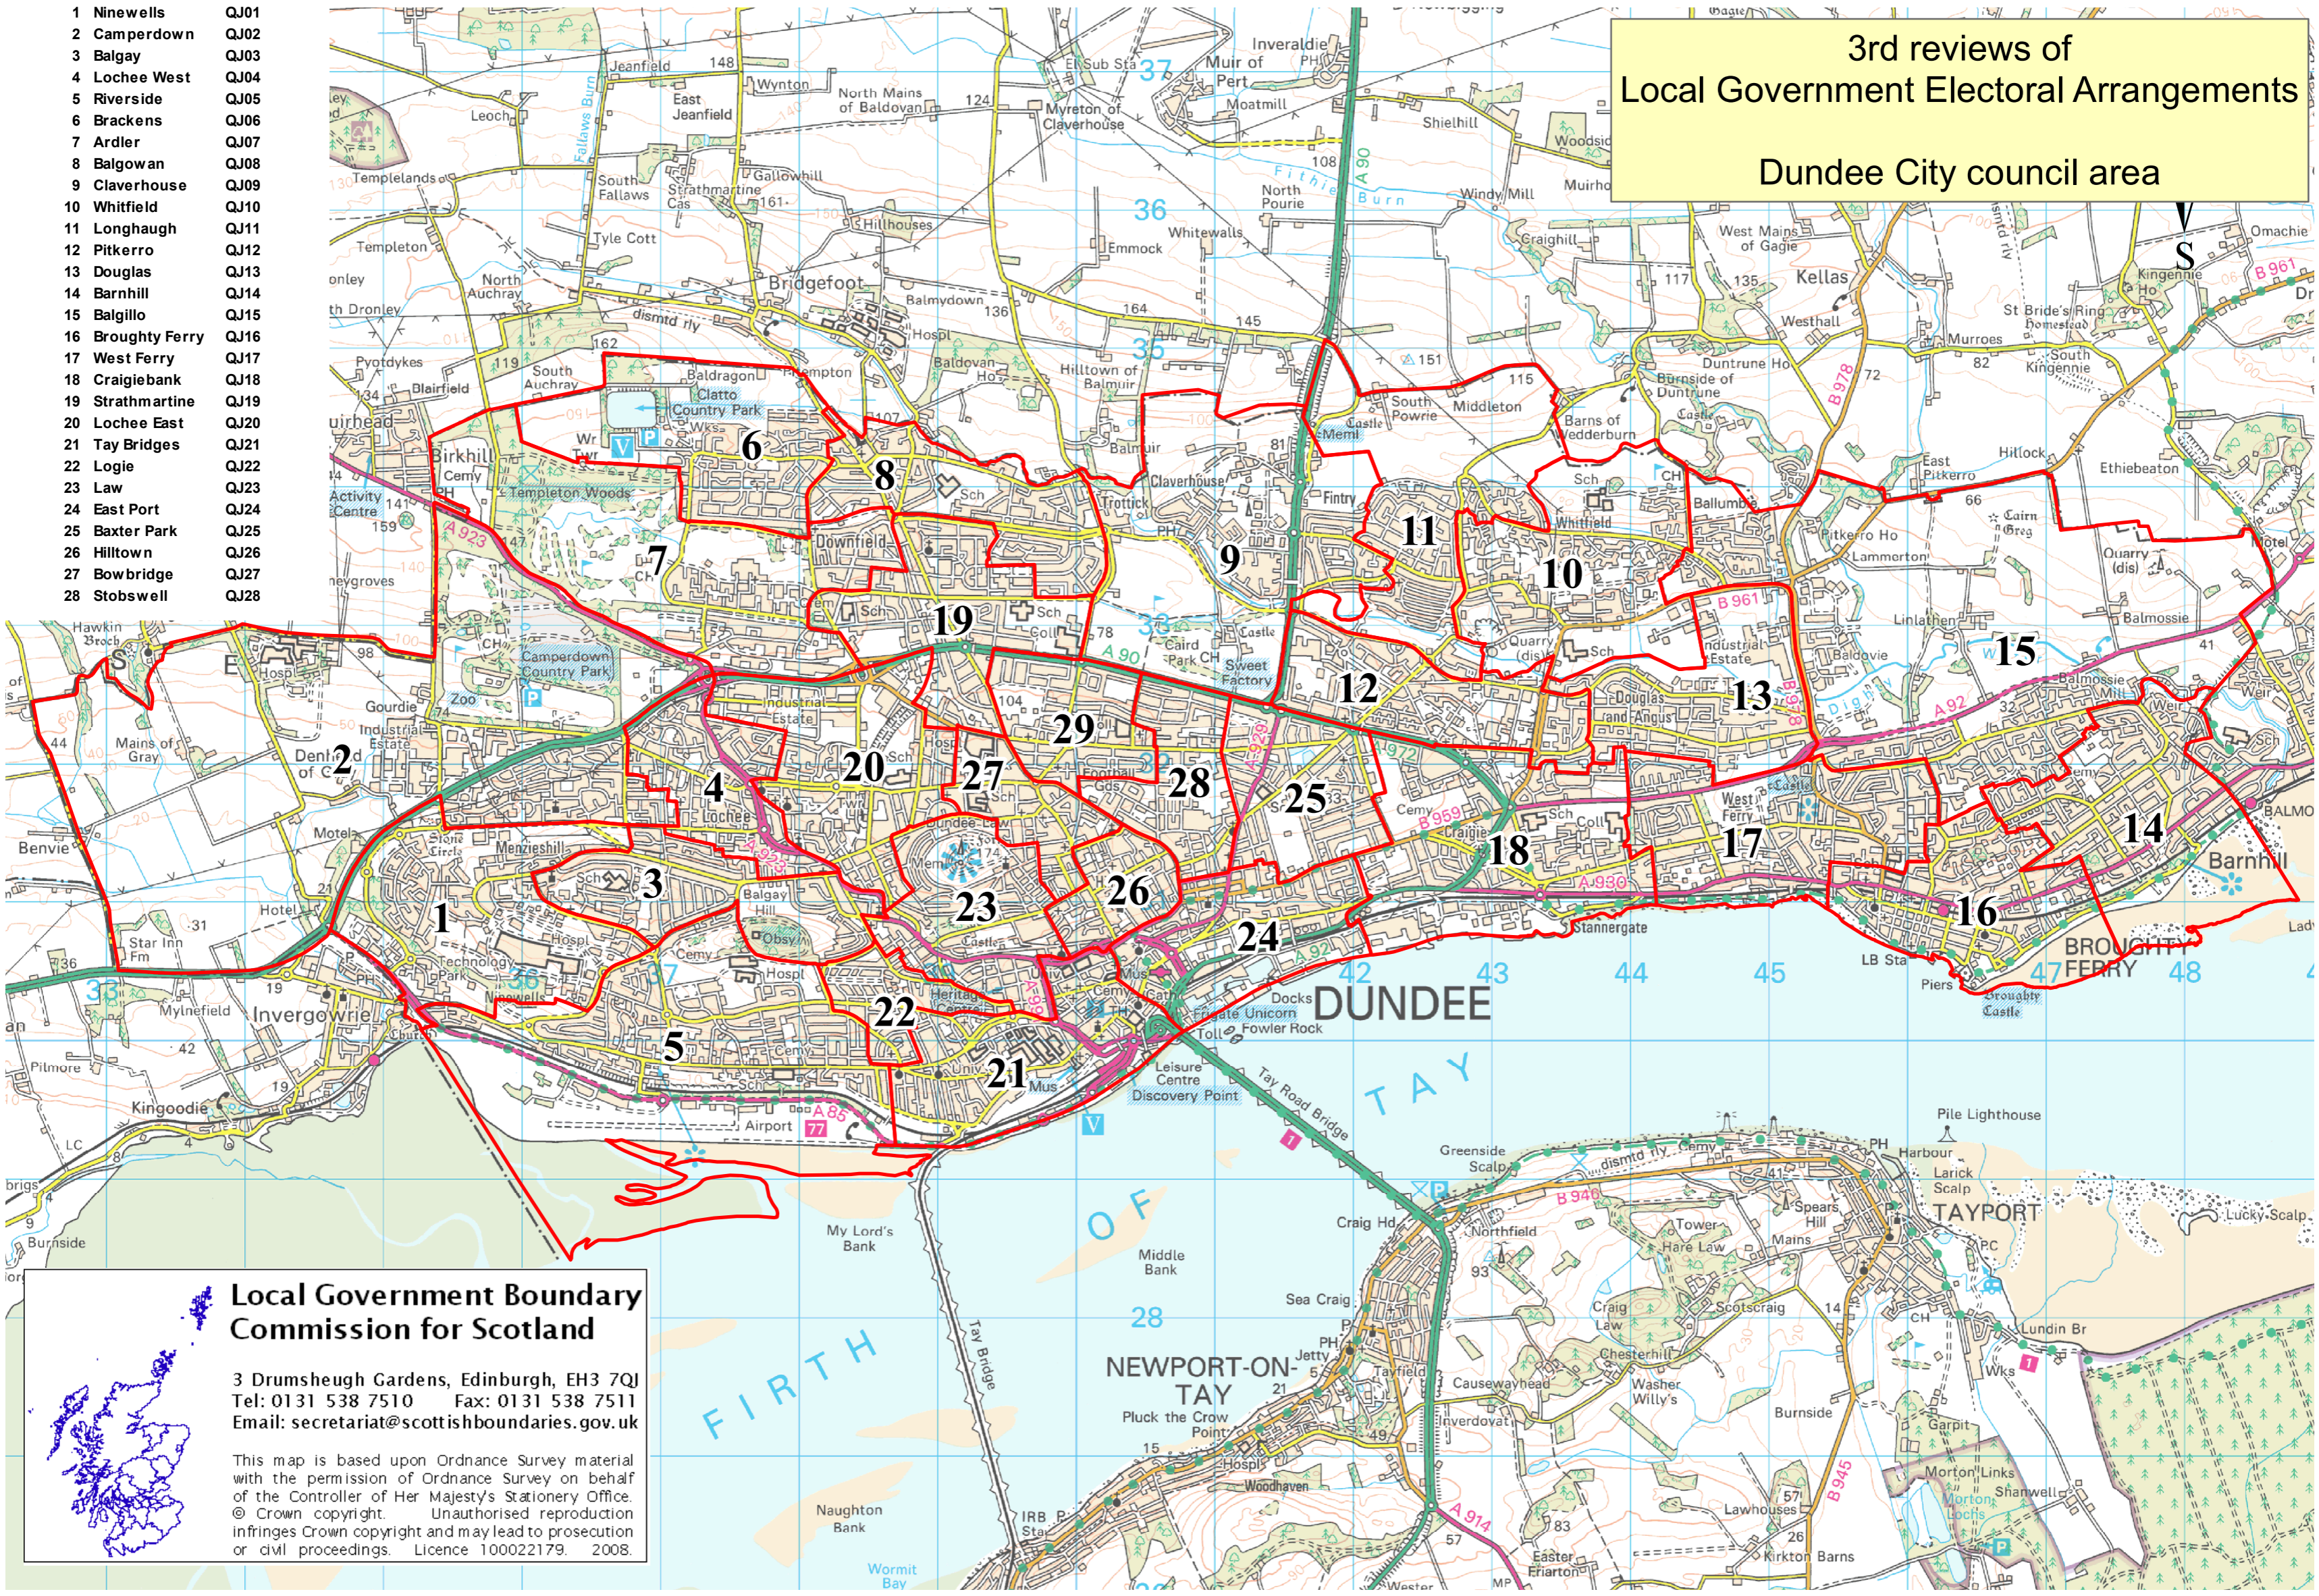

WARD_NO	WARD_NAME	ONS_CODE
1	Ninewells	QJ01
2	Camperdown	QJ02
3	Balgay	QJ03
4	Lochee West	QJ04
5	Riverside	QJ05
6	Brackens	QJ06
7	Ardler	QJ07
8	Balgowan	QJ08
9	Claverhouse	QJ09
10	Whitfield	QJ10
11	Longhaugh	QJ11
12	Pitkerro	QJ12
13	Douglas	QJ13
14	Barnhill	QJ14
15	Balgillo	QJ15
16	Broughty Ferry	QJ16
17	West Ferry	QJ17
18	Craigiebank	QJ18
19	Strathmartine	QJ19
20	Lochee East	QJ20
21	Tay Bridges	QJ21
22	Logie	QJ22
23	Law	QJ23
24	East Port	QJ24
25	Baxter Park	QJ25
26	Hilltown	QJ26
27	Bowbridge	QJ27
28	Stobswell	QJ28

3rd reviews of
Local Government Electoral Arrangements
Dundee City council area

Local Government Boundary Commission for Scotland

3 Drumsheugh Gardens, Edinburgh, EH3 7QJ
Tel: 0131 538 7510 Fax: 0131 538 7511
Email: secretariat@scottishboundaries.gov.uk

This map is based upon Ordnance Survey material with the permission of Ordnance Survey on behalf of the Controller of Her Majesty's Stationery Office. © Crown copyright. Unauthorised reproduction infringes Crown copyright and may lead to prosecution or civil proceedings. Licence 100022179. 2008.