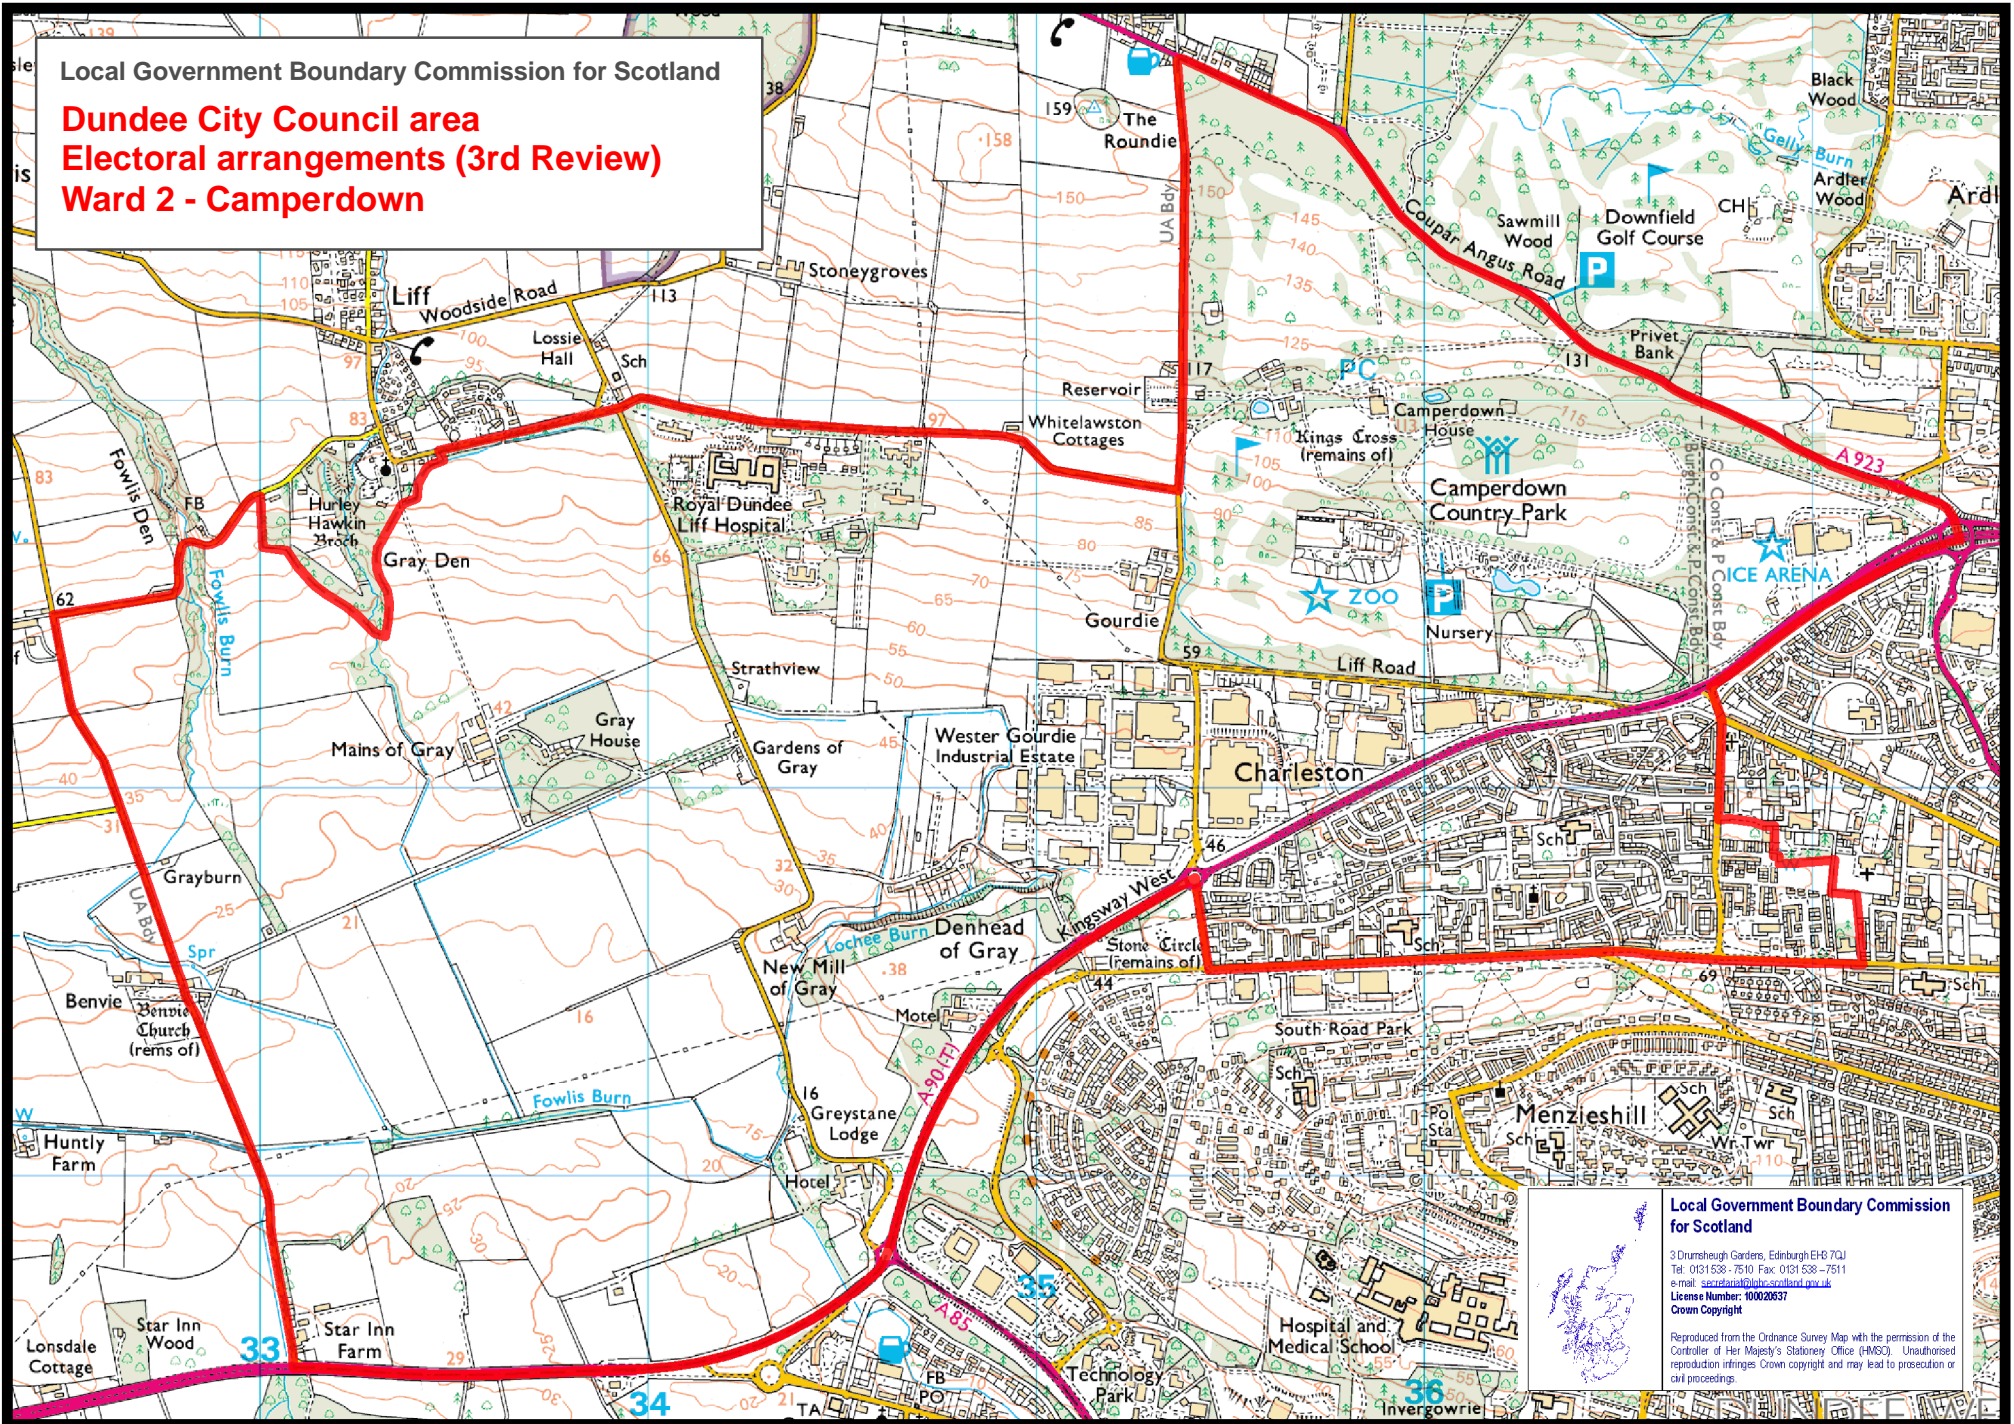

Local Government Boundary Commission for Scotland

**Dundee City Council area
Electoral arrangements (3rd Review)
Ward 2 - Camperdown**

Local Government Boundary Commission for Scotland

3 Drumheugh Gardens, Edinburgh EH6 7QJ
Tel: 0131 538 7510 Fax: 0131 538 7511
e-mail: scotland@lgbcs.gov.uk
License Number: 100020637
Crown Copyright

Reproduced from the Ordnance Survey Map with the permission of the Controller of Her Majesty's Stationery Office (HMSO). Unauthorised reproduction infringes Crown copyright and may lead to prosecution or civil proceedings.