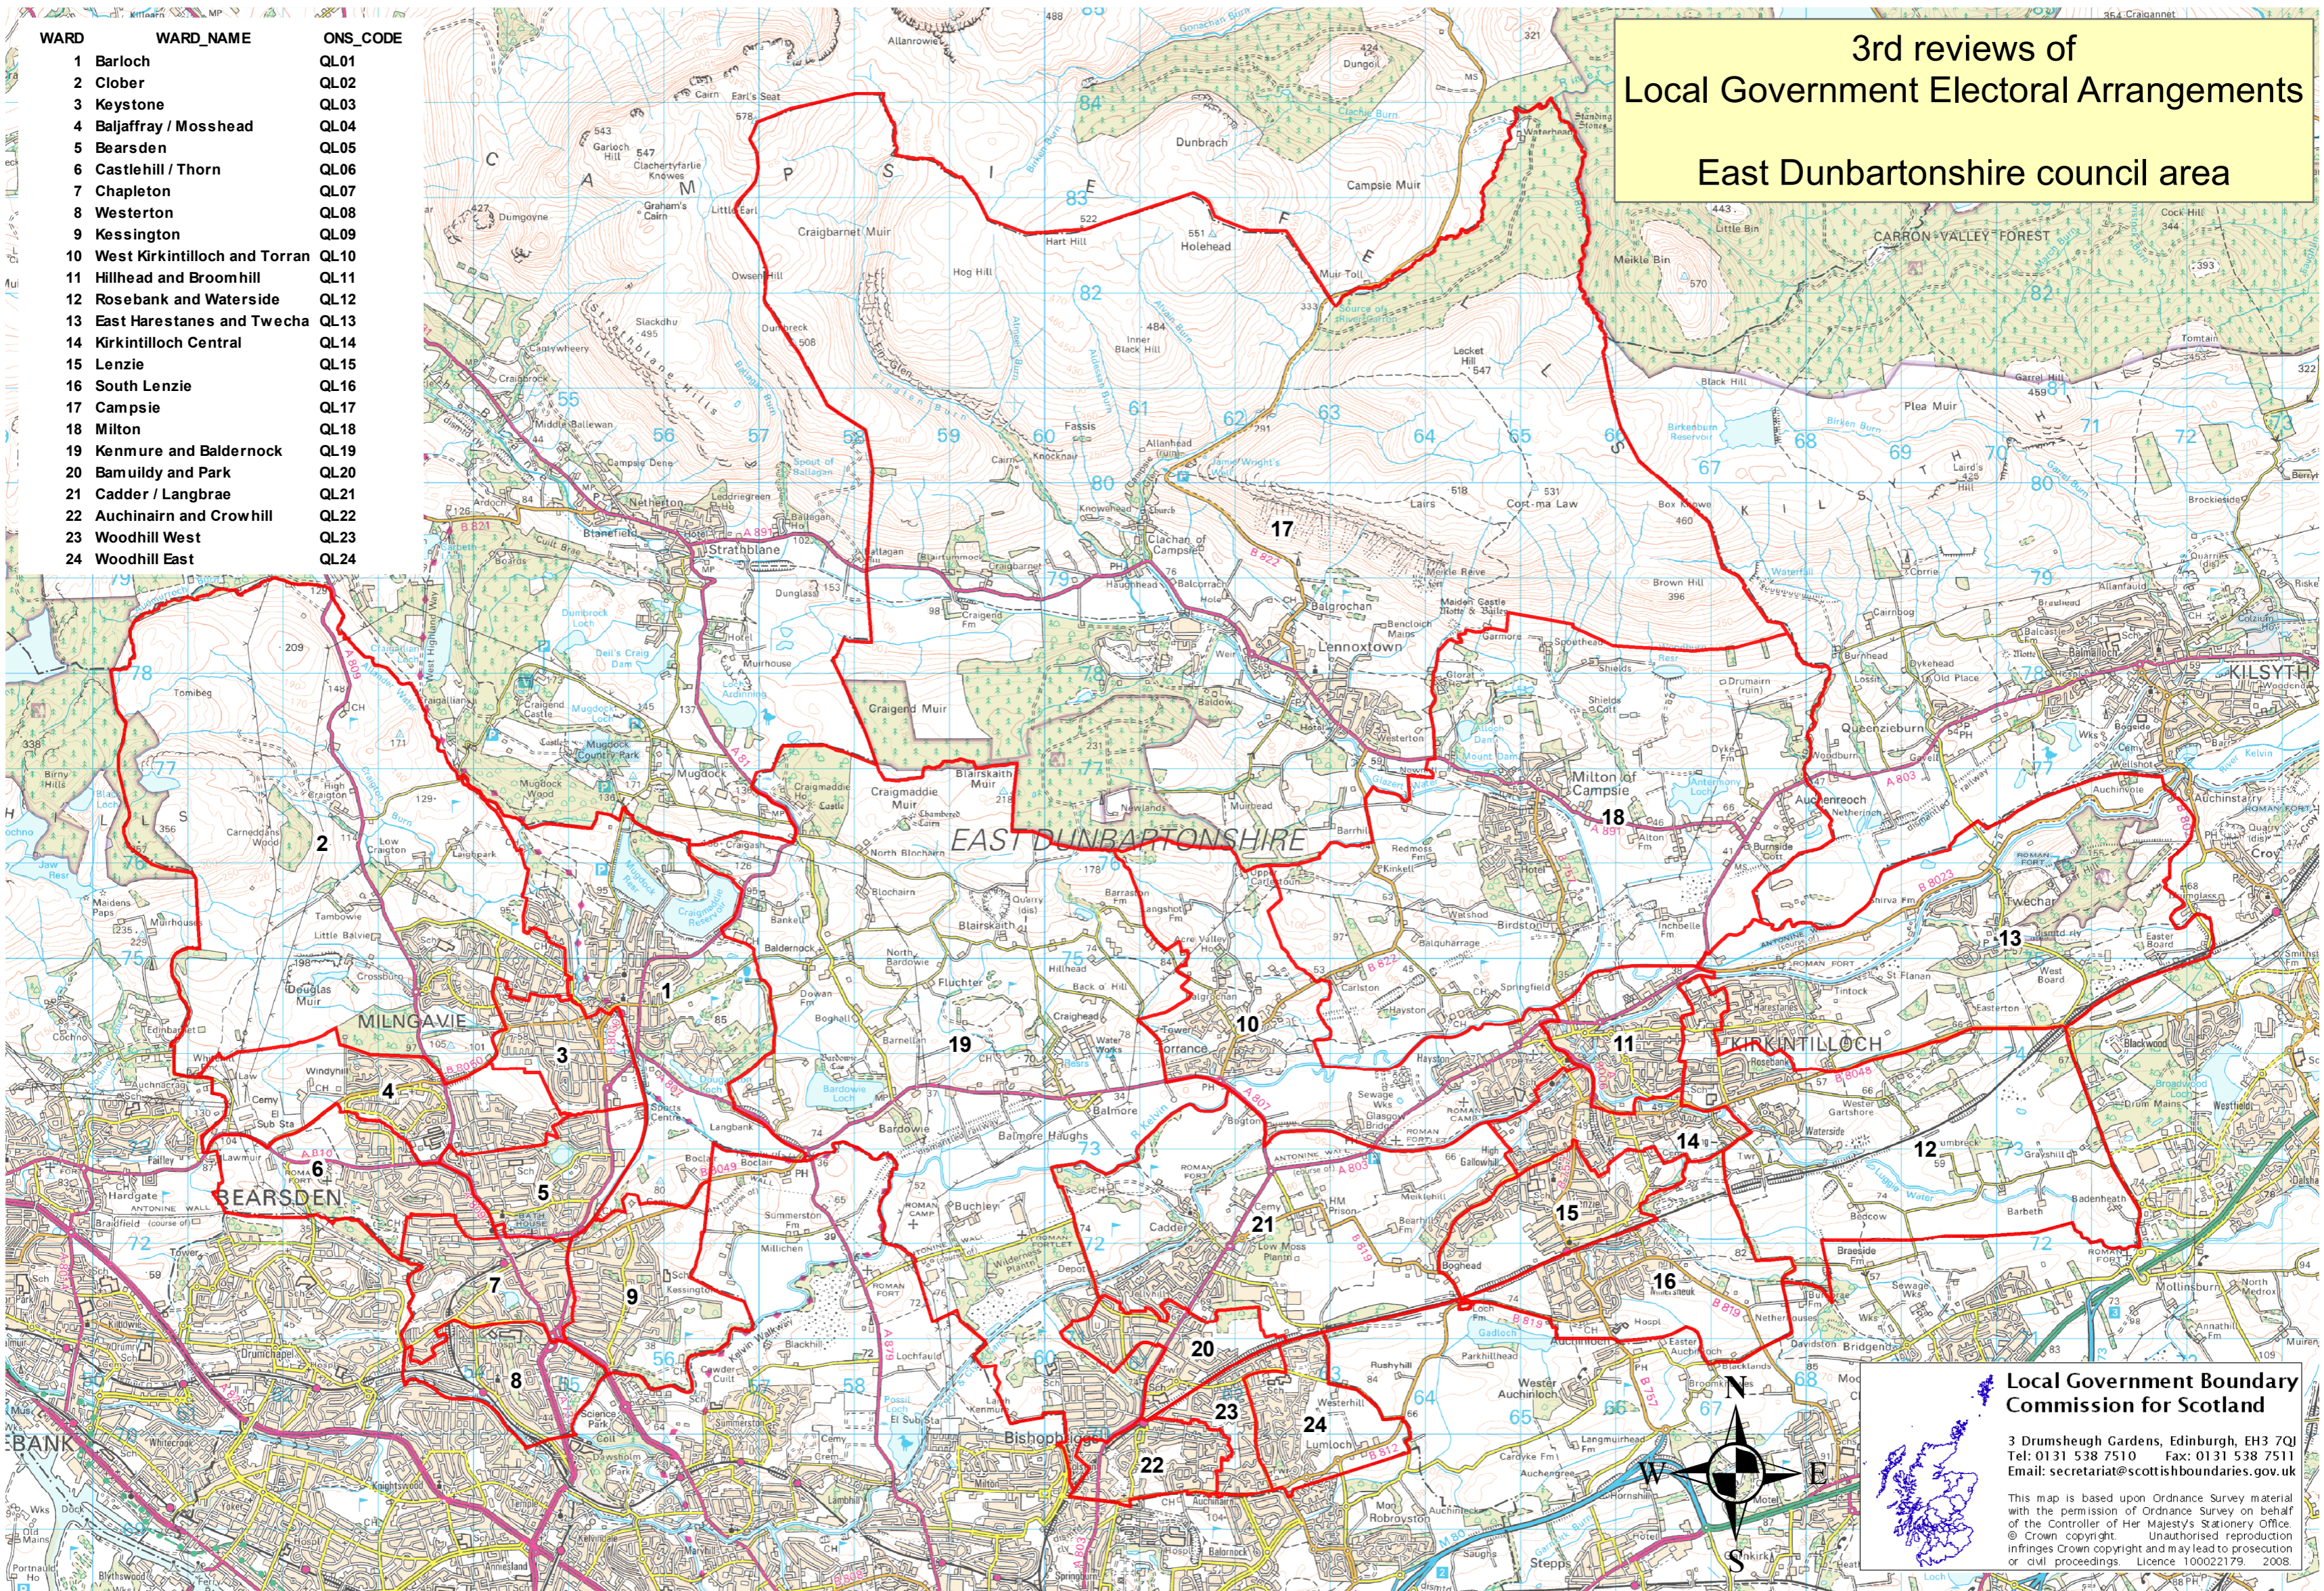

WARD	WARD_NAME	ONS_CODE
1	Barloch	QL01
2	Clober	QL02
3	Keystone	QL03
4	Baljafray / Mosshead	QL04
5	Bearsden	QL05
6	Castlehill / Thorn	QL06
7	Chapleton	QL07
8	Westerton	QL08
9	Kessington	QL09
10	West Kirkintilloch and Torran	QL10
11	Hillhead and Broomhill	QL11
12	Rosebank and Waterside	QL12
13	East Harestanes and Twecha	QL13
14	Kirkintilloch Central	QL14
15	Lenzie	QL15
16	South Lenzie	QL16
17	Campsie	QL17
18	Milton	QL18
19	Kenmure and Baldernock	QL19
20	Bamuldy and Park	QL20
21	Cadder / Langbrae	QL21
22	Auchinairn and Crowhill	QL22
23	Woodhill West	QL23
24	Woodhill East	QL24

# 3rd reviews of Local Government Electoral Arrangements East Dunbartonshire council area

**Local Government Boundary Commission for Scotland**

3 Drumsheugh Gardens, Edinburgh, EH3 7QJ  
 Tel: 0131 538 7510 Fax: 0131 538 7511  
 Email: [secretariat@scottishboundaries.gov.uk](mailto:secretariat@scottishboundaries.gov.uk)

This map is based upon Ordnance Survey material with the permission of Ordnance Survey on behalf of the Controller of Her Majesty's Stationery Office. © Crown copyright. Unauthorised reproduction infringes Crown copyright and may lead to prosecution or civil proceedings. Licence 10002179. 2008.