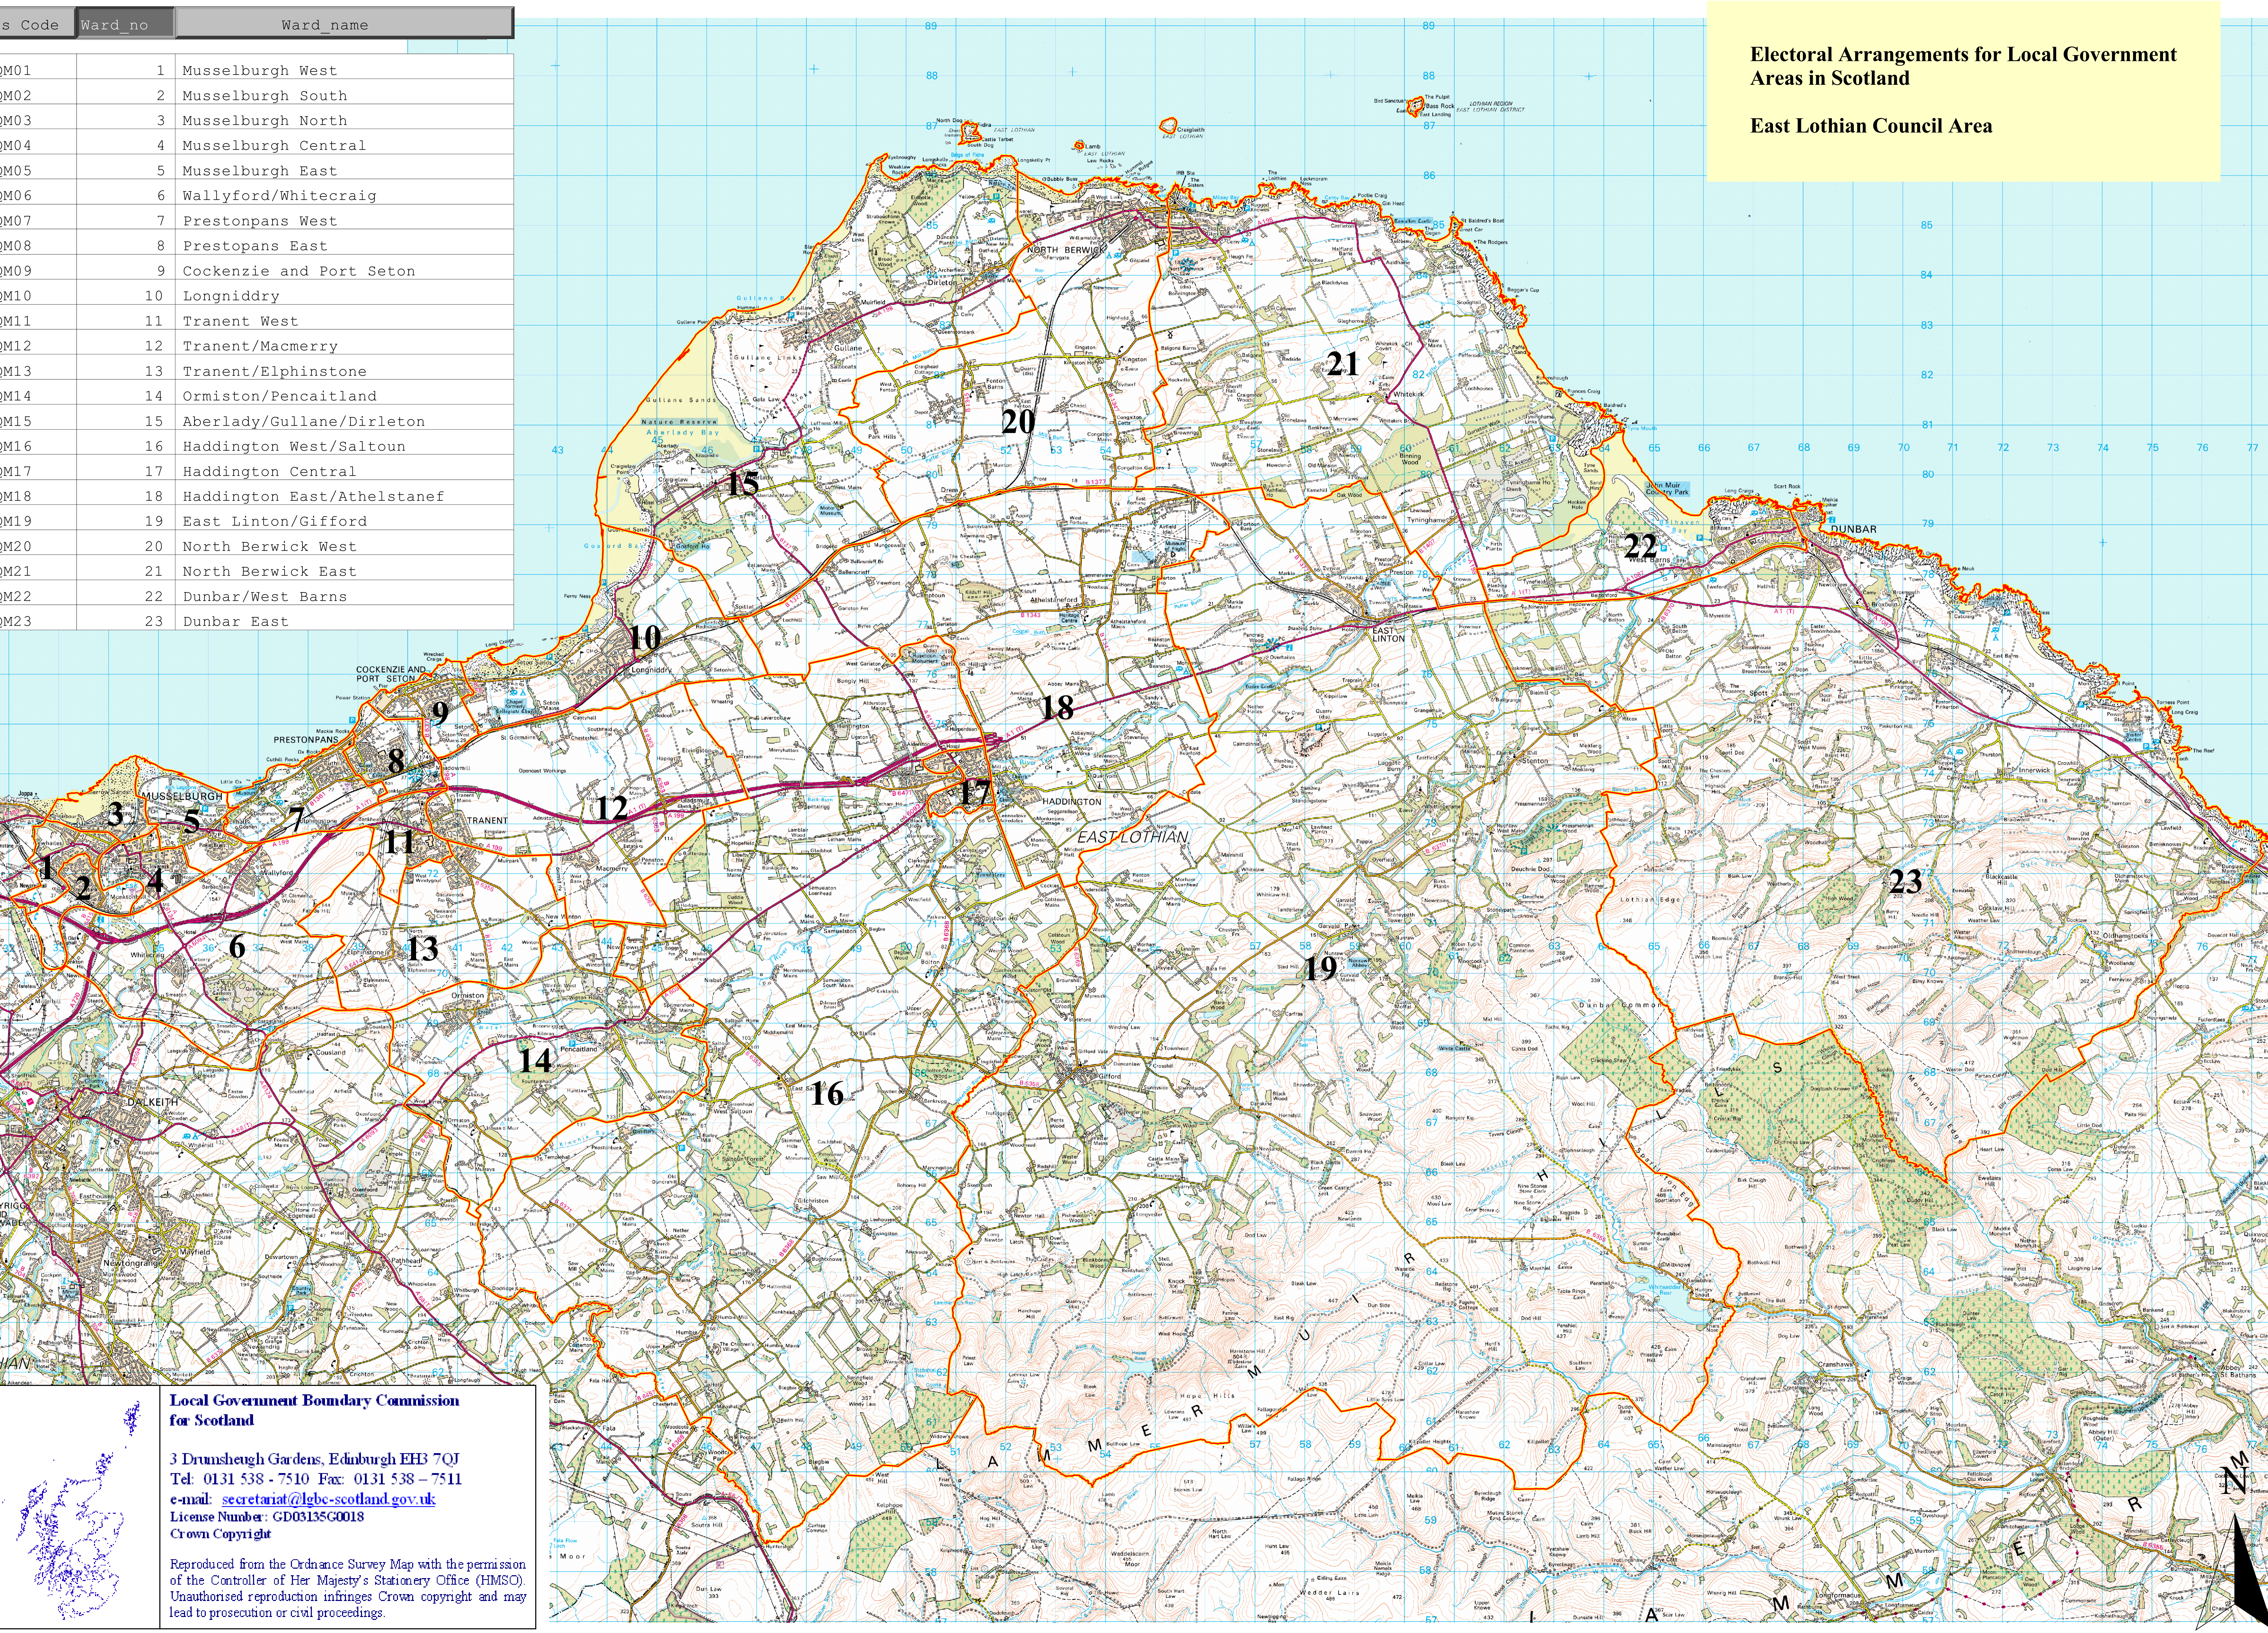

Code	Ward_no	Ward_name
WM01	1	Musselburgh West
WM02	2	Musselburgh South
WM03	3	Musselburgh North
WM04	4	Musselburgh Central
WM05	5	Musselburgh East
WM06	6	Wallyford/Whitecraig
WM07	7	Prestonpans West
WM08	8	Prestopans East
WM09	9	Cockenzie and Port Seton
WM10	10	Longniddry
WM11	11	Tranent West
WM12	12	Tranent/Macmerry
WM13	13	Tranent/Elphinstone
WM14	14	Ormiston/Pencaitland
WM15	15	Aberlady/Gullane/Dirleton
WM16	16	Haddington West/Saltoun
WM17	17	Haddington Central
WM18	18	Haddington East/Athelstanef
WM19	19	East Linton/Gifford
WM20	20	North Berwick West
WM21	21	North Berwick East
WM22	22	Dunbar/West Barns
WM23	23	Dunbar East

Electoral Arrangements for Local Government Areas in Scotland

East Lothian Council Area

Local Government Boundary Commission for Scotland

3 Drumshugh Gardens, Edinburgh EH3 7QJ
 Tel: 0131 538 - 7510 Fax: 0131 538 - 7511
 e-mail: secretariat@lgbc-scotland.gov.uk
 License Number: GD0313SG0018
 Crown Copyright

Reproduced from the Ordnance Survey Map with the permission of the Controller of Her Majesty's Stationery Office (HMSO). Unauthorised reproduction infringes Crown copyright and may lead to prosecution or civil proceedings.