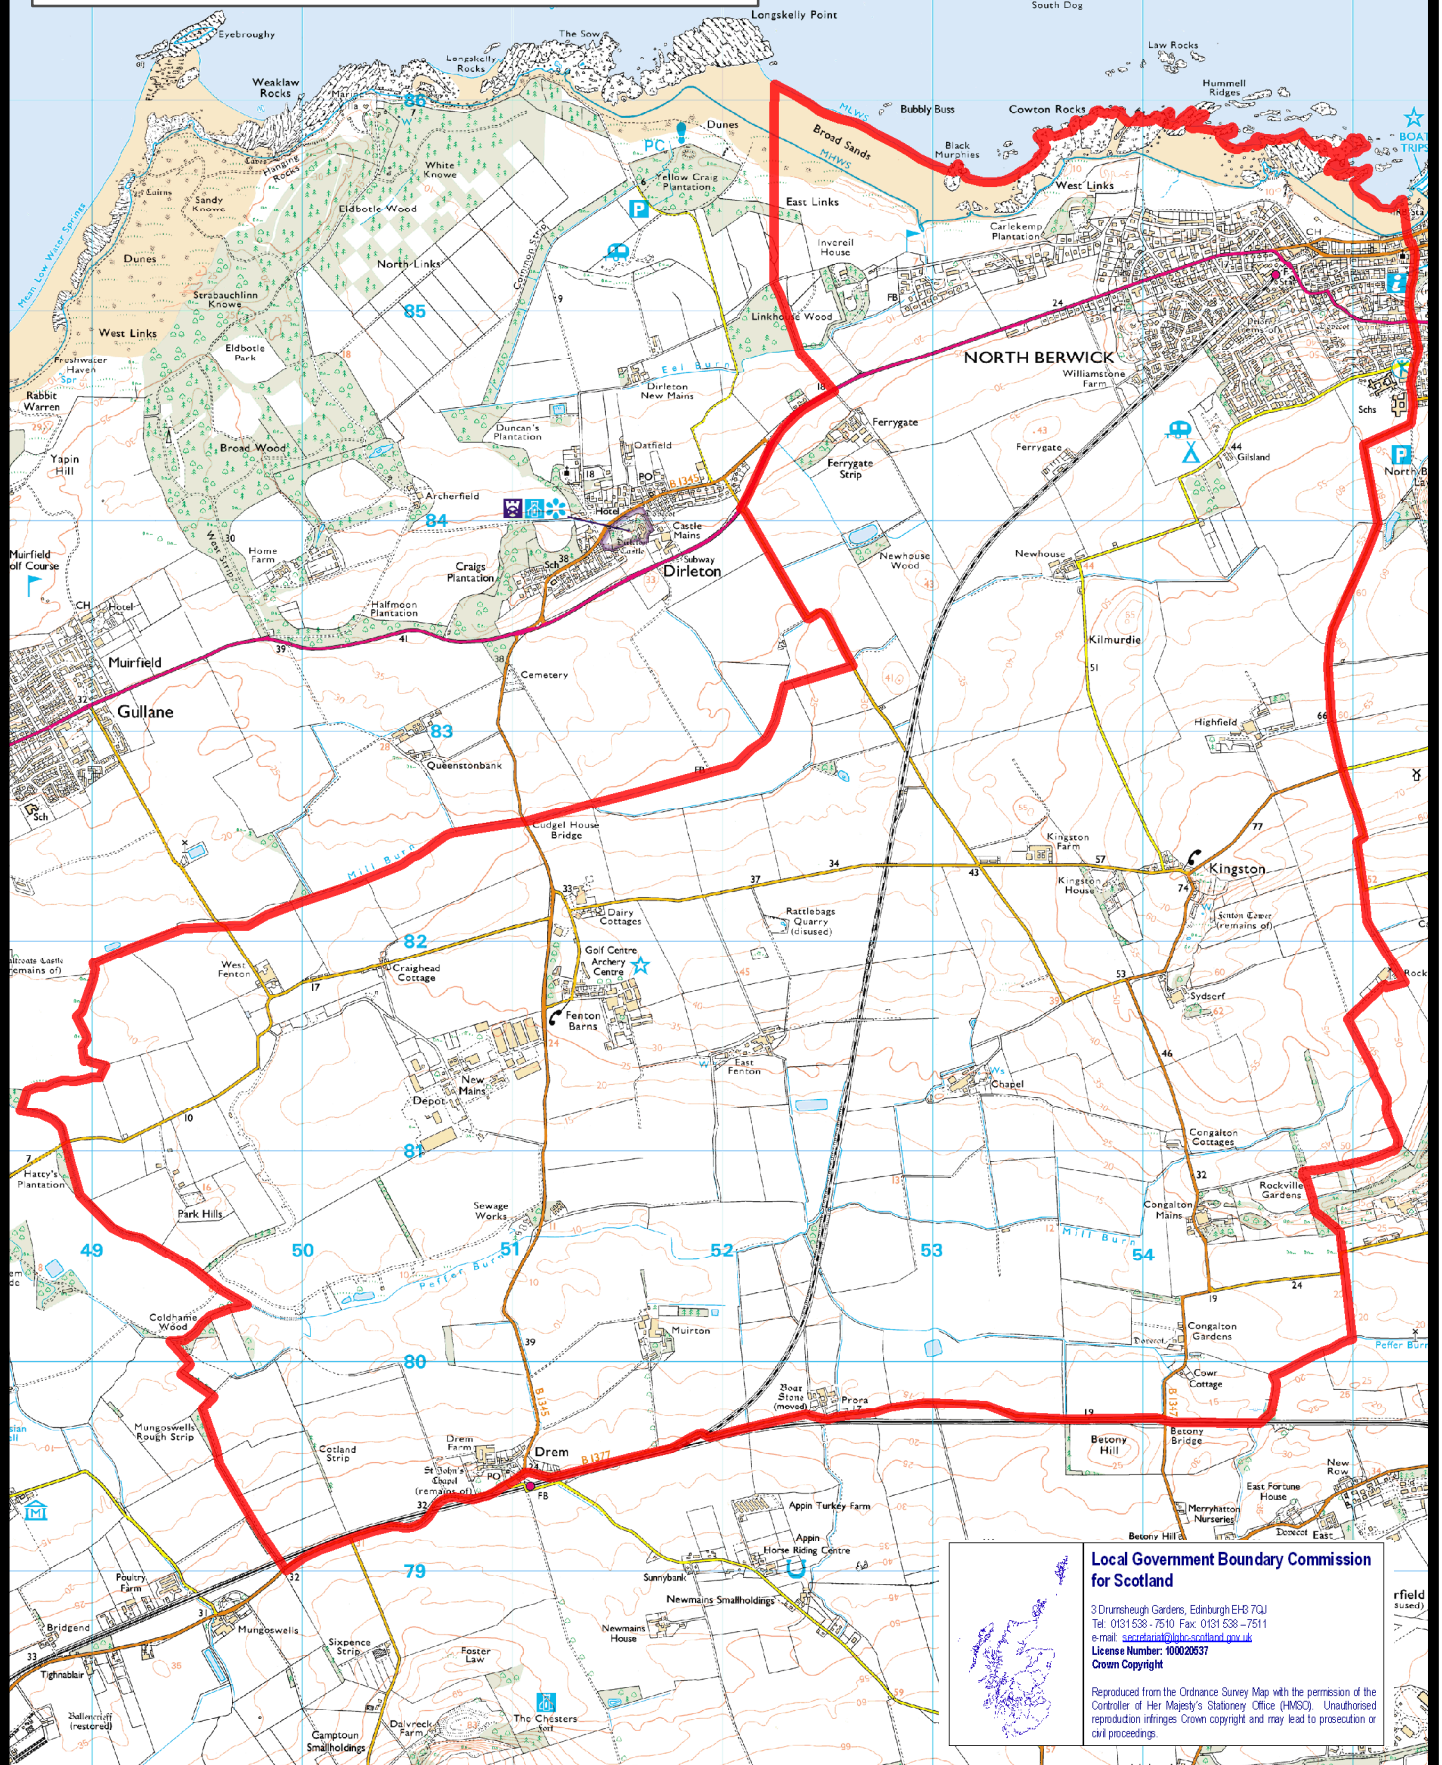

Local Government Boundary Commission for Scotland

**East Lothian Council area
Electoral arrangements (3rd Review)
Ward 20 - North Berwick West**

Local Government Boundary Commission for Scotland
3 Drumshugh Gardens, Edinburgh EH6 7QJ
Tel: 0131 538 - 7510 Fax: 0131 538 - 7511
e-mail: secretariat@lgbc.scotland.gov.uk
License Number: 10002637
Crown Copyright

Reproduced from the Ordnance Survey Map with the permission of the Controller of Her Majesty's Stationery Office (HMSCO). Unauthorised reproduction infringes Crown copyright and may lead to prosecution or civil proceedings.