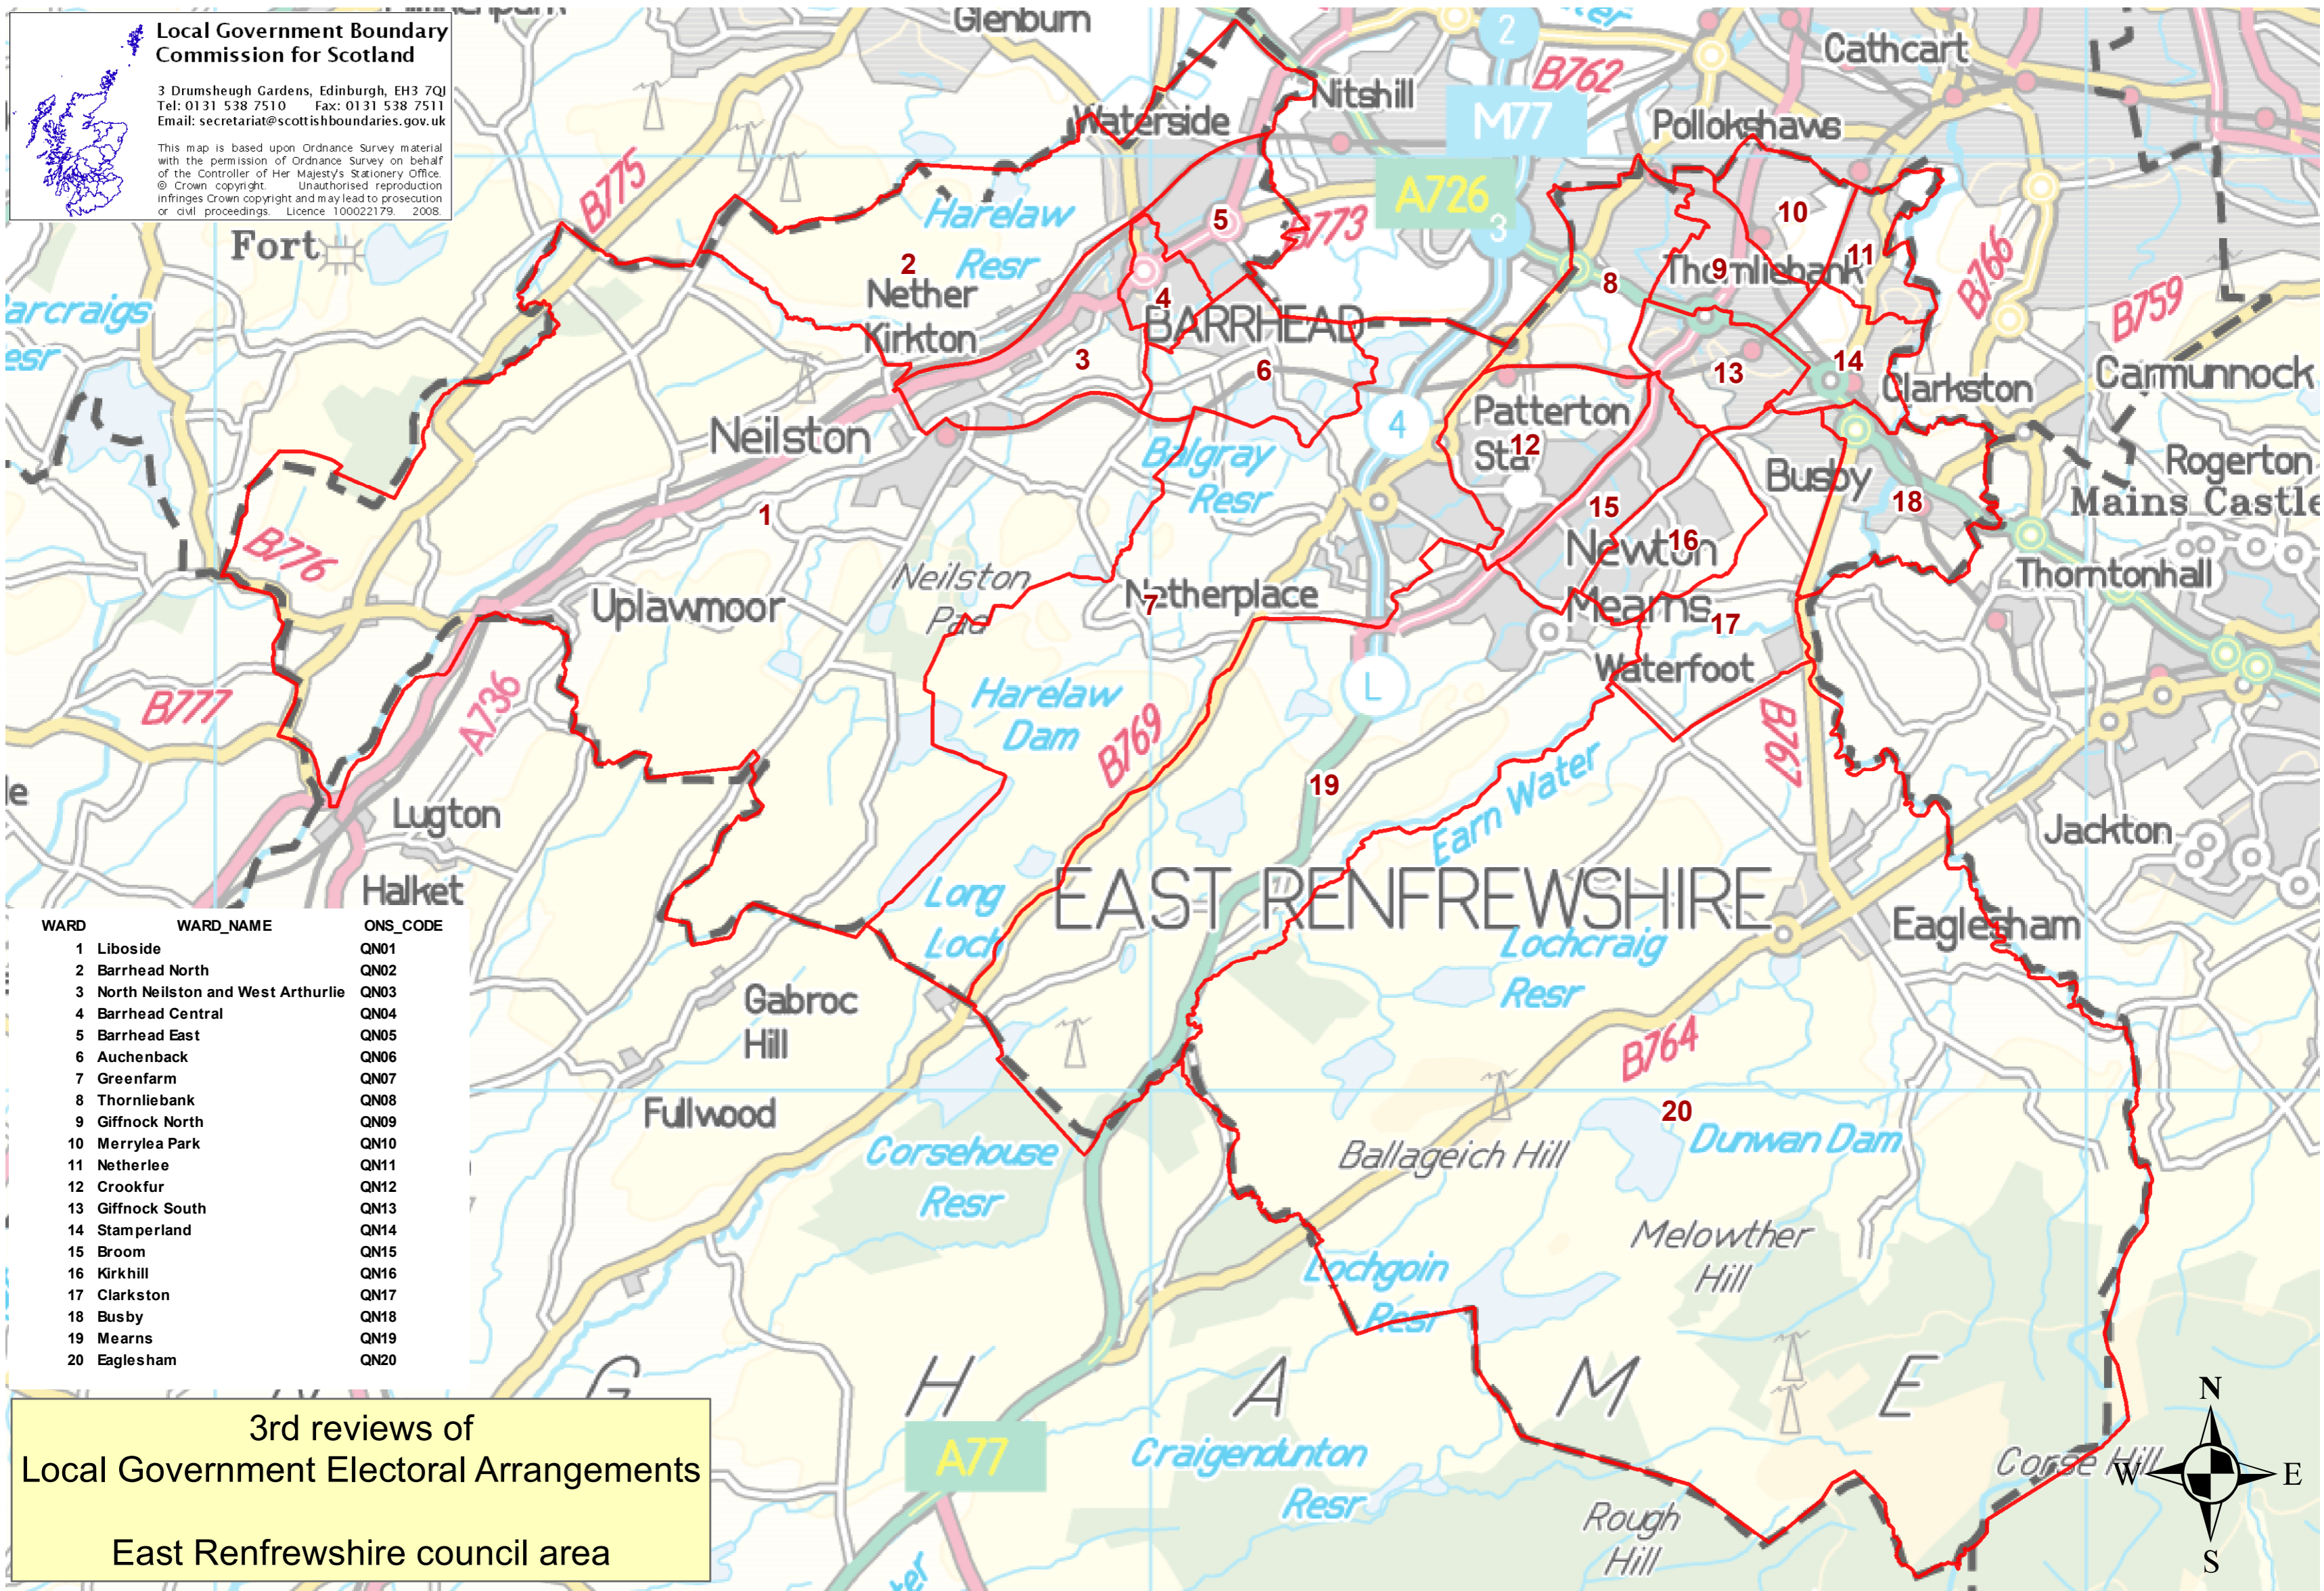

**Local Government Boundary Commission for Scotland**

3 Drumshough Gardens, Edinburgh, EH3 7QJ  
 Tel: 0131 538 7510 Fax: 0131 538 7511  
 Email: secretariat@scottishboundaries.gov.uk

This map is based upon Ordnance Survey material with the permission of Ordnance Survey on behalf of the Controller of Her Majesty's Stationery Office. © Crown copyright. Unauthorised reproduction infringes Crown copyright and may lead to prosecution or civil proceedings. Licence 100022179. 2008.

WARD	WARD_NAME	ONS_CODE
1	Liboside	QN01
2	Barrhead North	QN02
3	North Neilston and West Arthurlie	QN03
4	Barrhead Central	QN04
5	Barrhead East	QN05
6	Auchenback	QN06
7	Greenfarm	QN07
8	Thornliebank	QN08
9	Giffnock North	QN09
10	Merrylea Park	QN10
11	Netherlee	QN11
12	Crookfur	QN12
13	Giffnock South	QN13
14	Stamperland	QN14
15	Broom	QN15
16	Kirkhill	QN16
17	Clarkston	QN17
18	Busby	QN18
19	Mearns	QN19
20	Eaglesham	QN20

3rd reviews of  
 Local Government Electoral Arrangements  
 East Renfrewshire council area