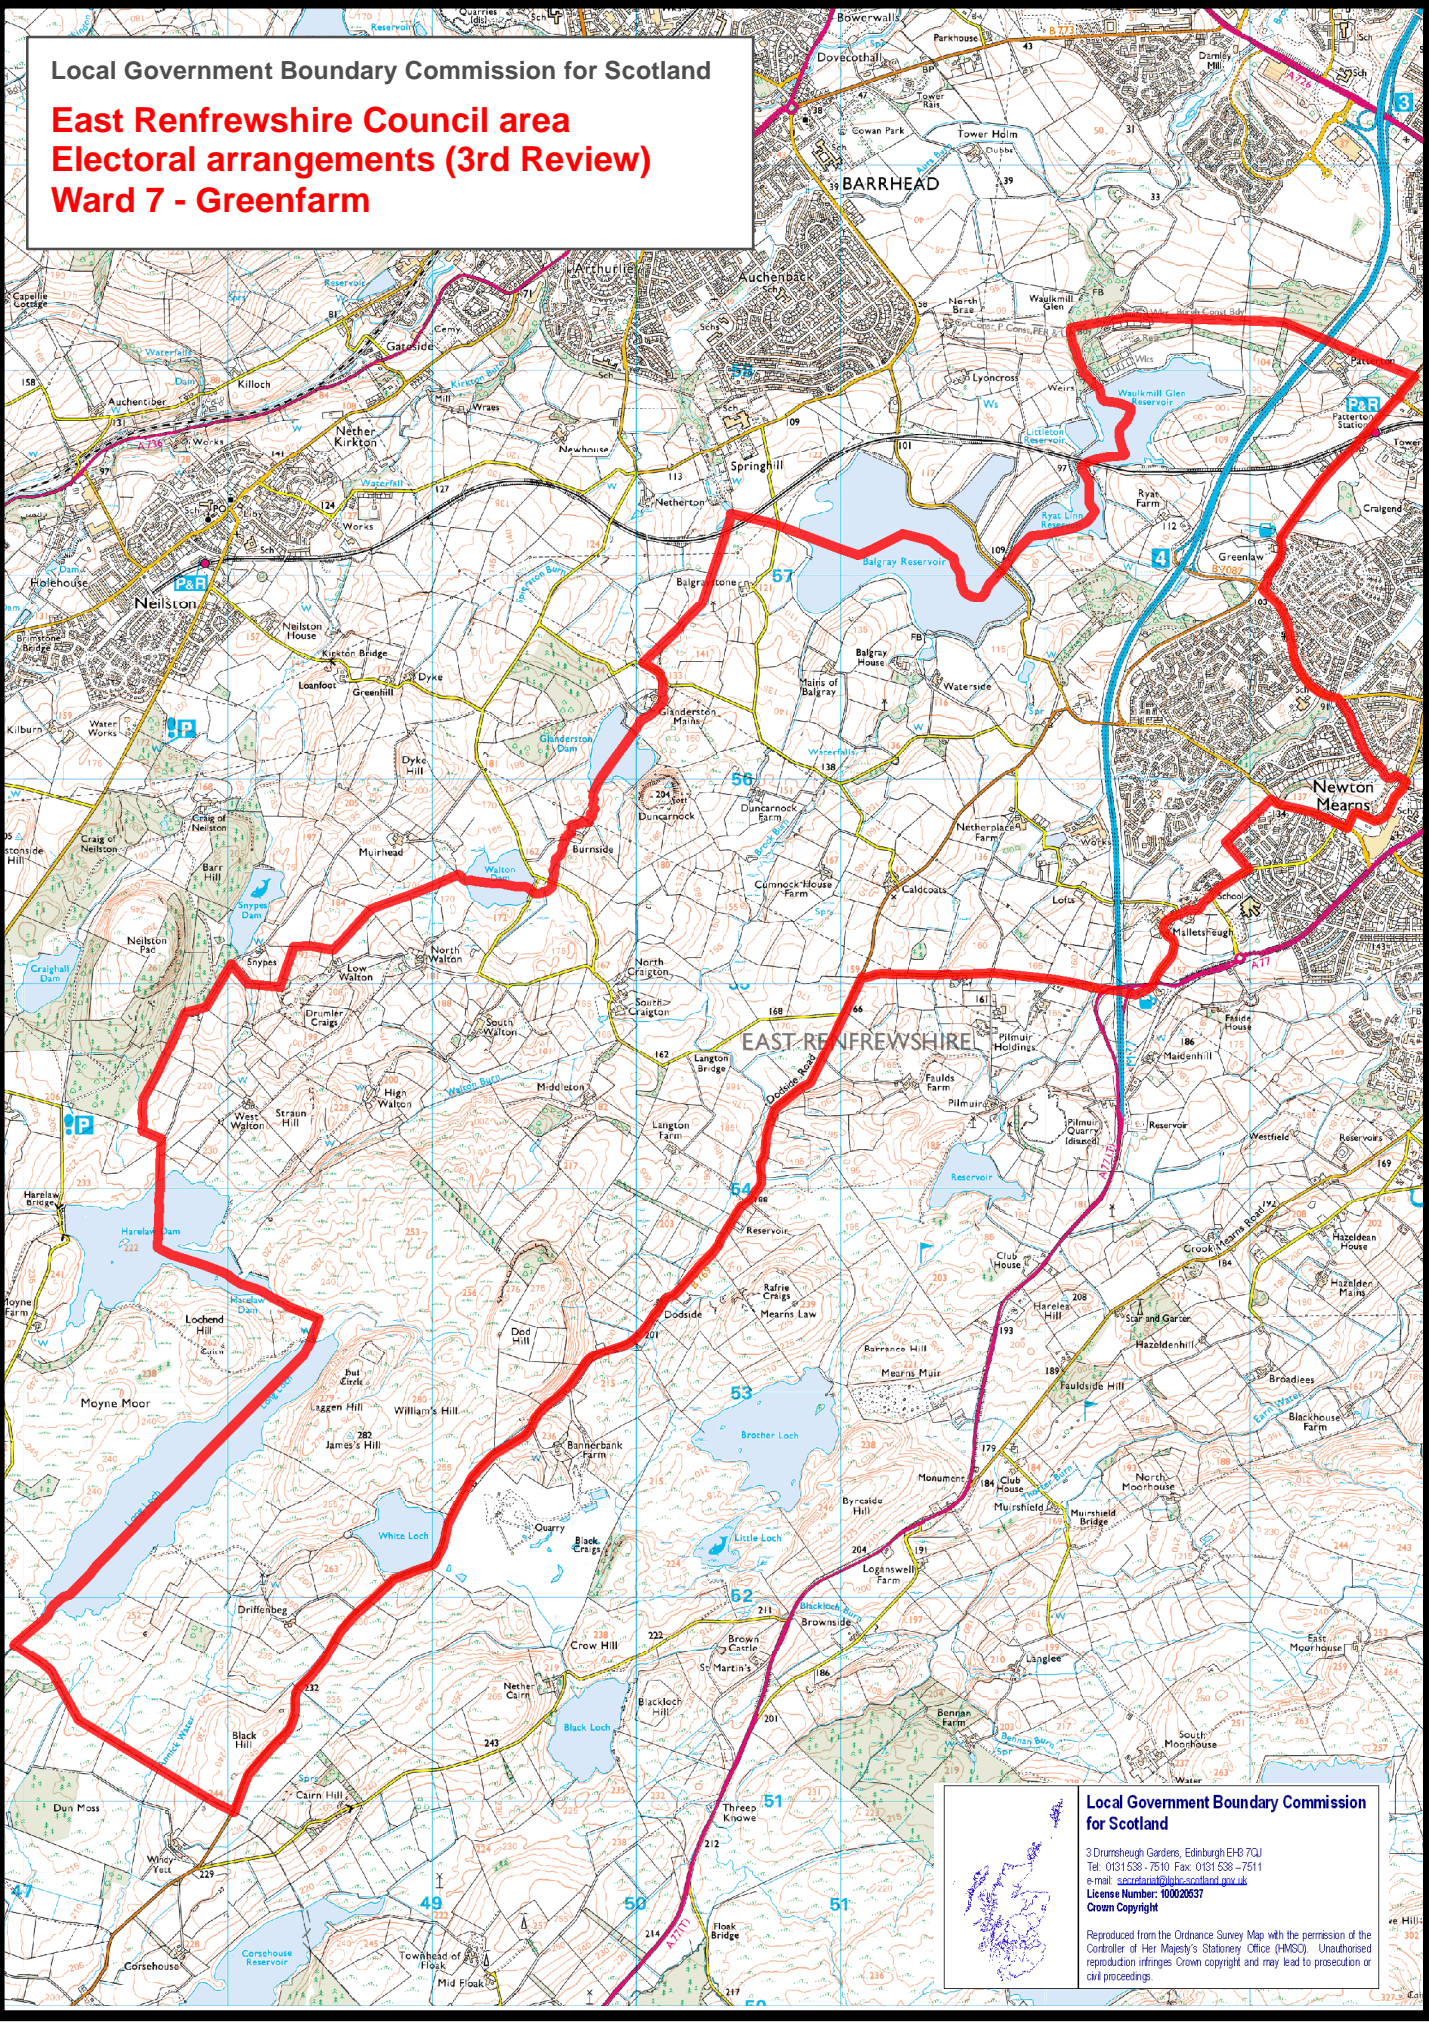

Local Government Boundary Commission for Scotland

**East Renfrewshire Council area
Electoral arrangements (3rd Review)
Ward 7 - Greenfarm**

Local Government Boundary Commission for Scotland

3 Drumshugh Gardens, Edinburgh EH6 7QJ
Tel: 0131 538 - 7510 Fax: 0131 538 - 7511
e-mail: secretariat@lgbc.scotland.gov.uk
License Number: 10020637
Crown Copyright