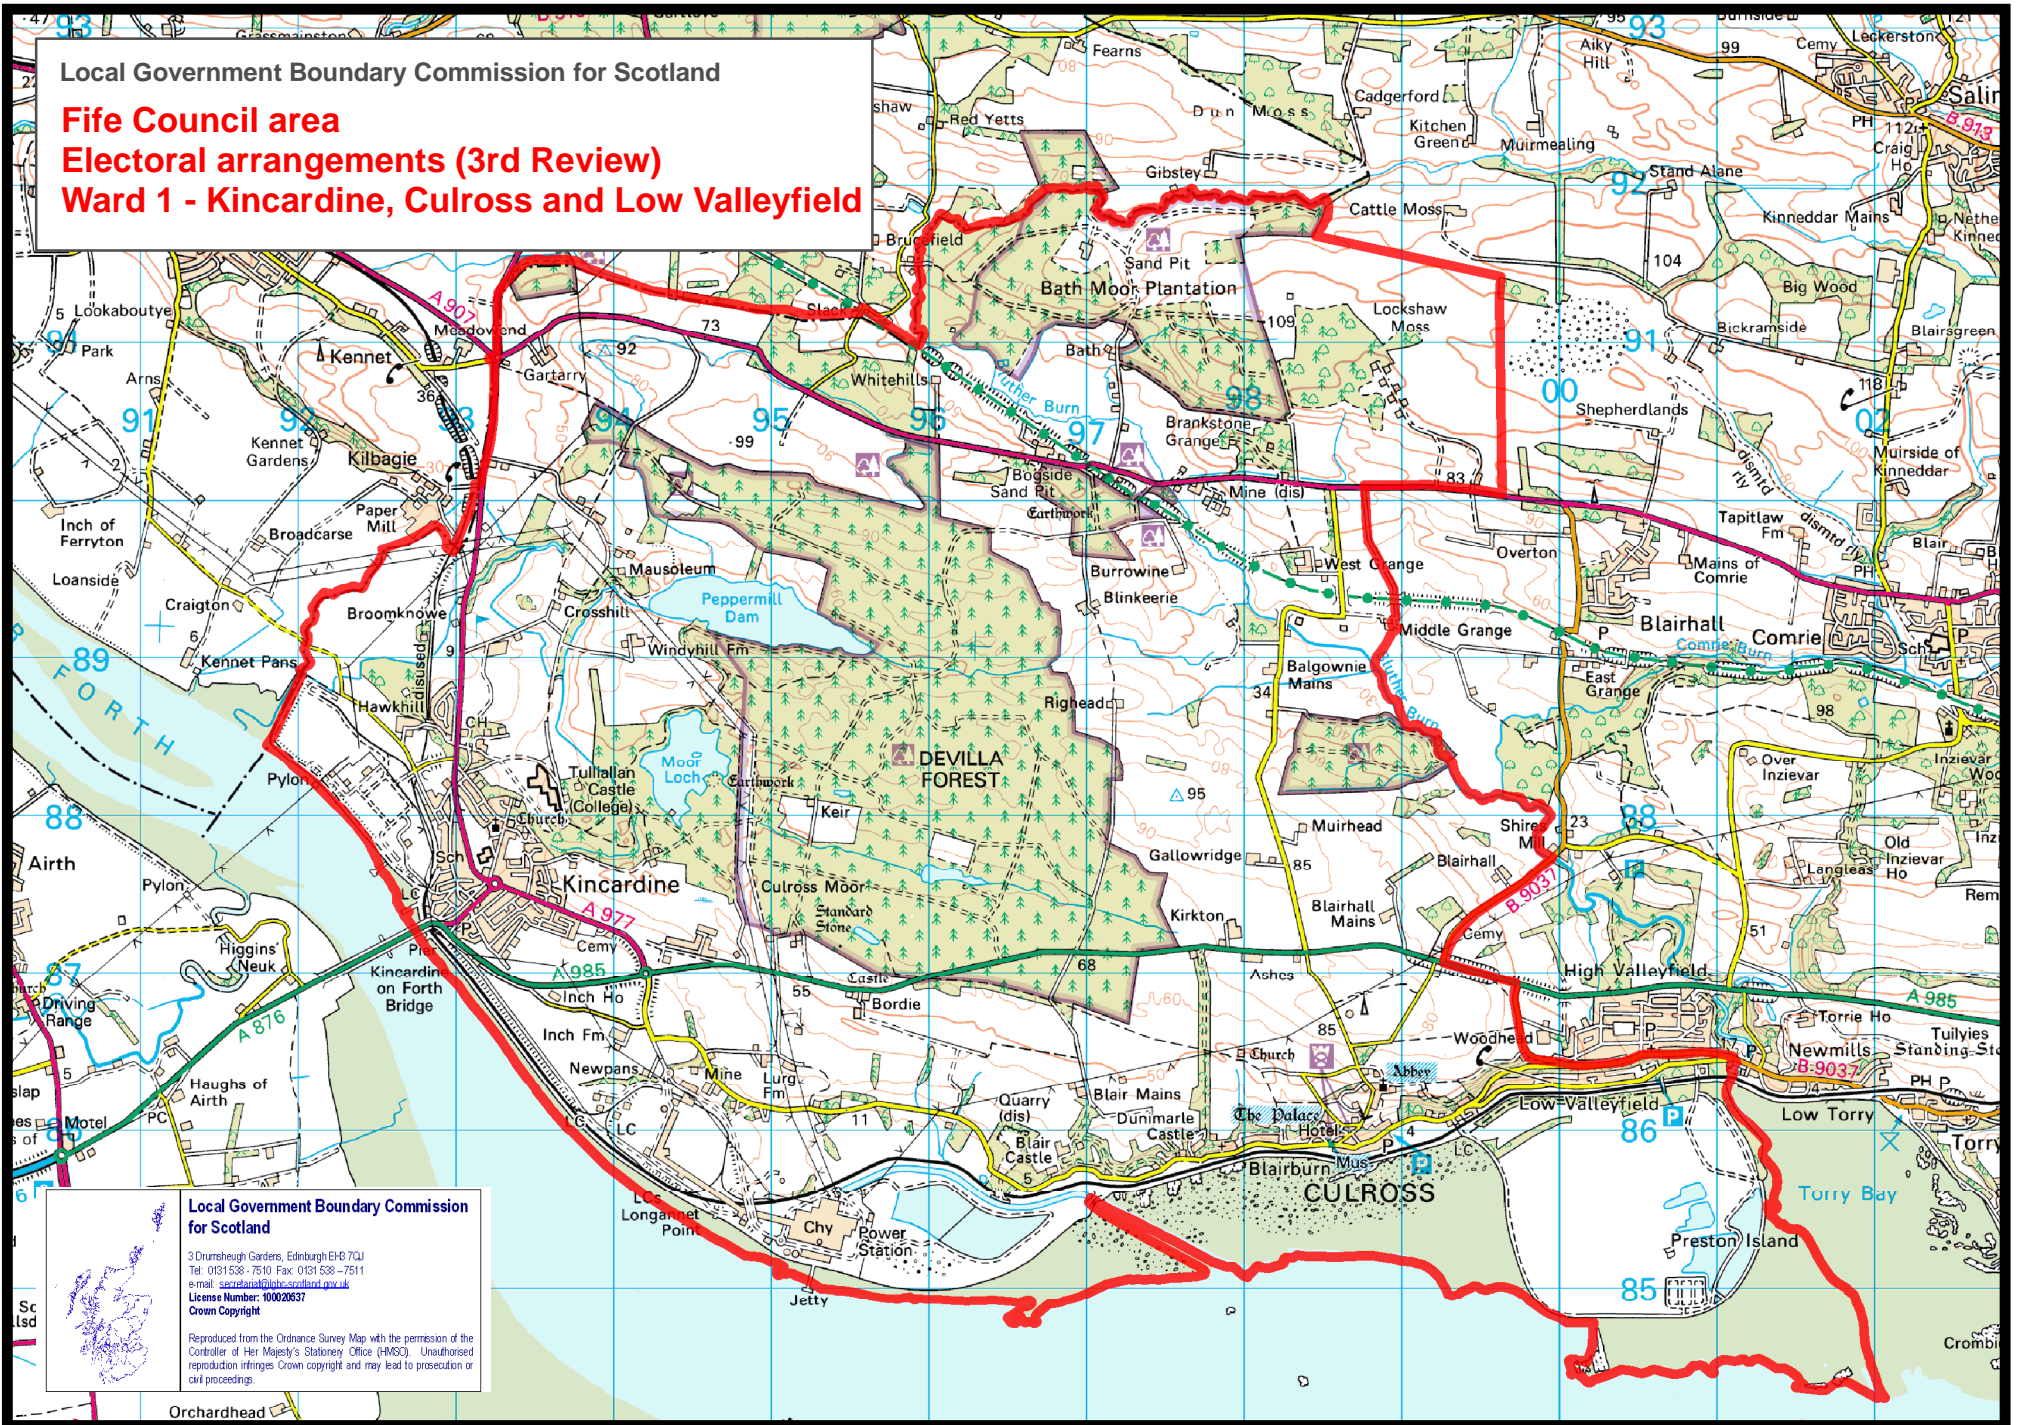

Local Government Boundary Commission for Scotland

Fife Council area
Electoral arrangements (3rd Review)
Ward 1 - Kincardine, Culross and Low Valleyfield

Local Government Boundary Commission for Scotland