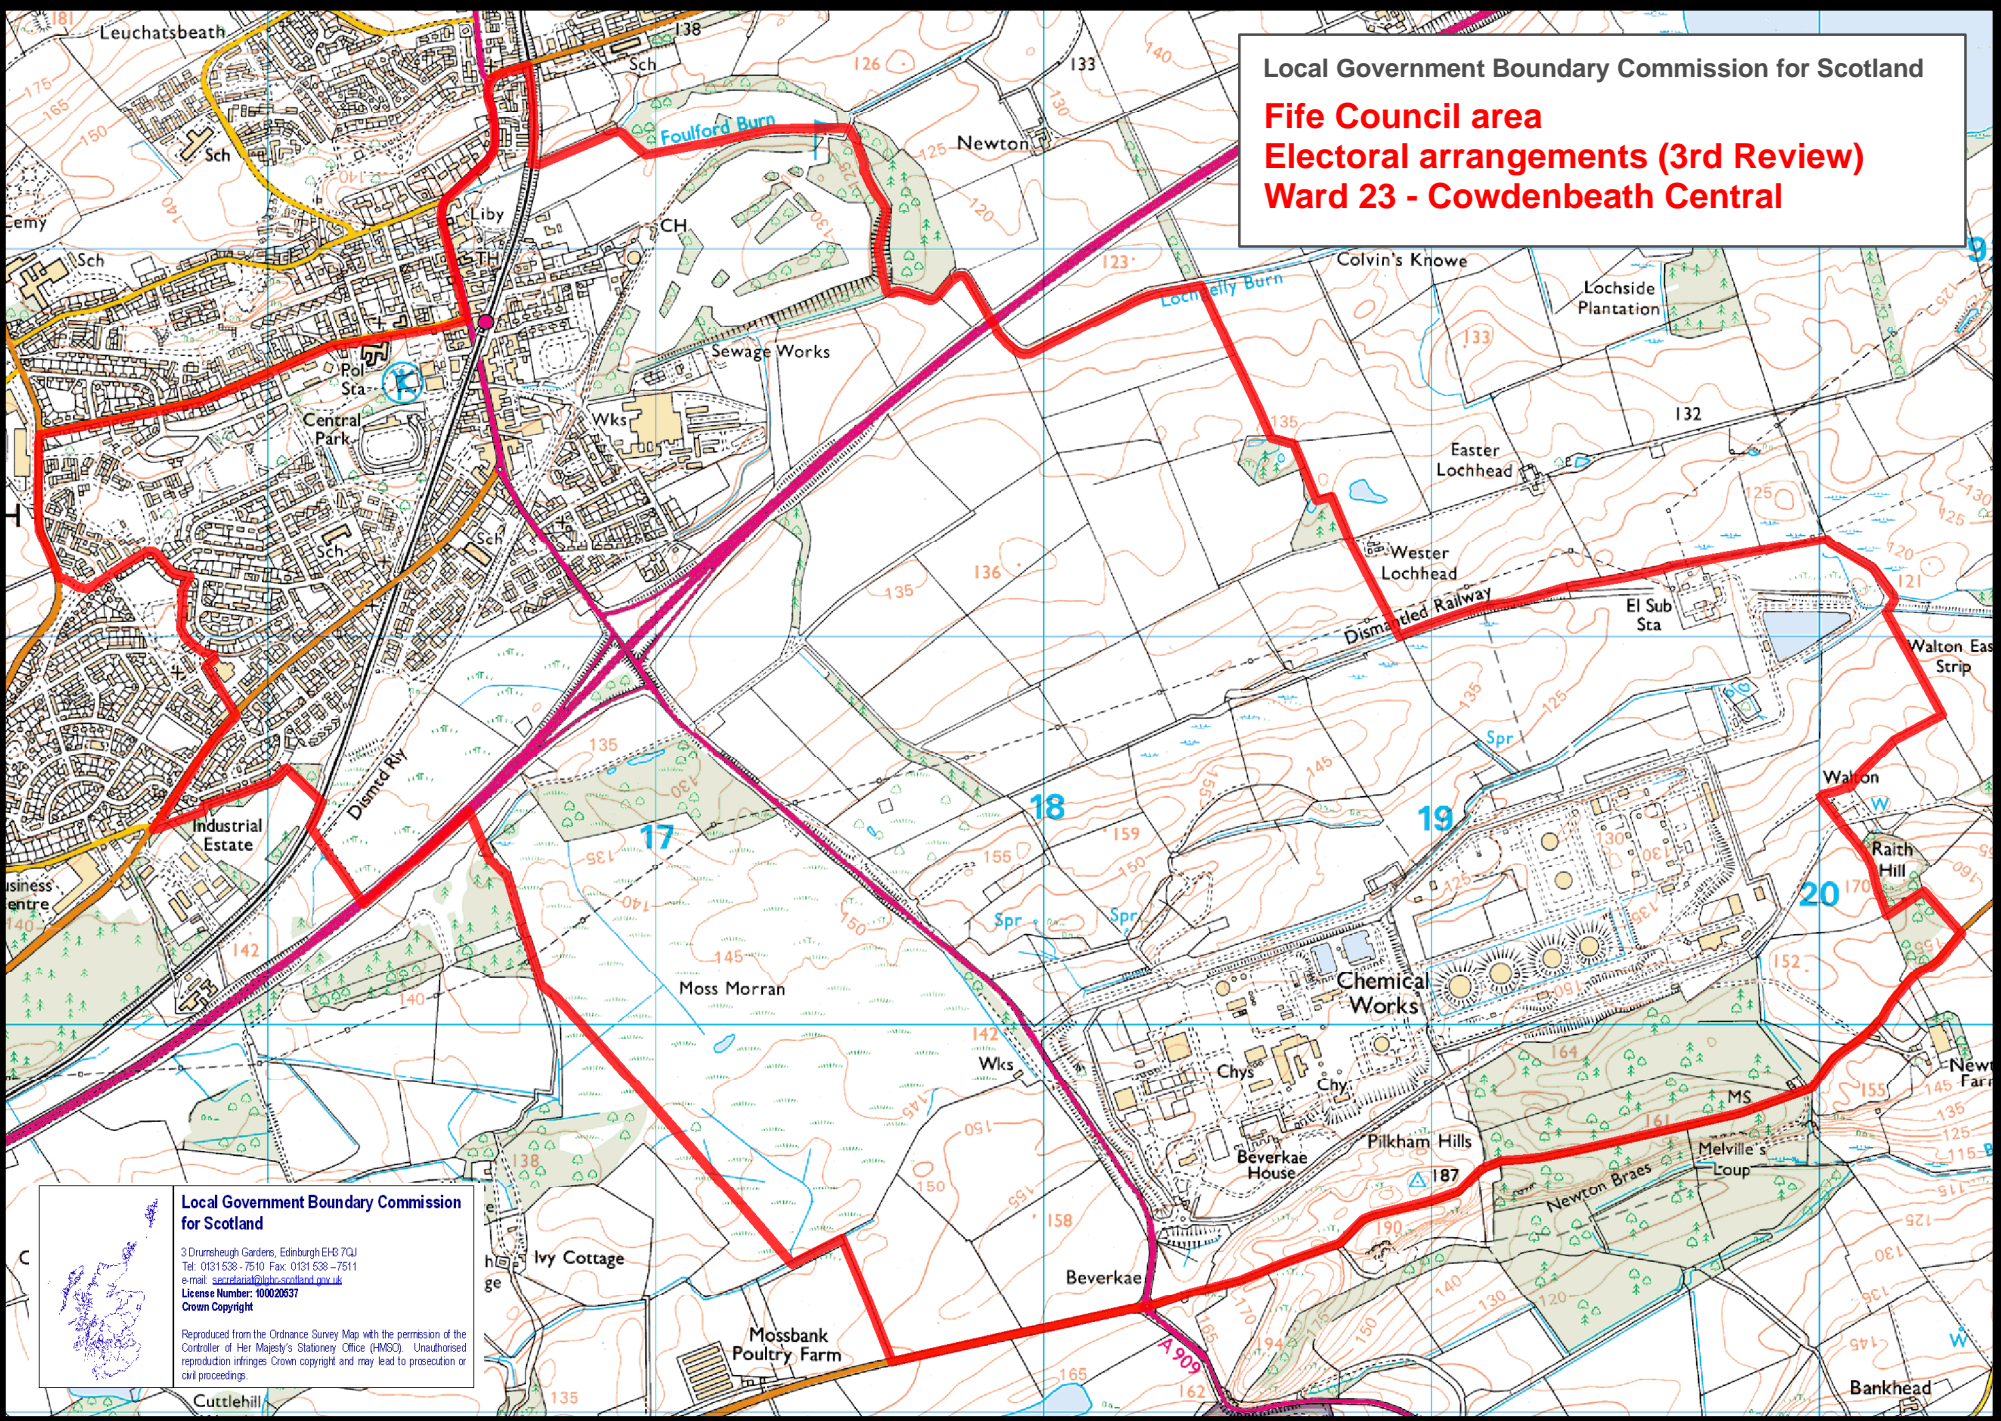

Local Government Boundary Commission for Scotland
Fife Council area
Electoral arrangements (3rd Review)
Ward 23 - Cowdenbeath Central

Local Government Boundary Commission for Scotland
 3 Drumseugh Gardens, Edinburgh EH6 7QJ
 Tel: 0131 538 - 7510 Fax: 0131 538 - 7511
 e-mail: secretariat@lgbcs.scotland.gov.uk
 License Number: 100020537
 Crown Copyright

Reproduced from the Ordnance Survey Map with the permission of the Controller of Her Majesty's Stationery Office (HMCSO). Unauthorised reproduction infringes Crown copyright and may lead to prosecution or civil proceedings.