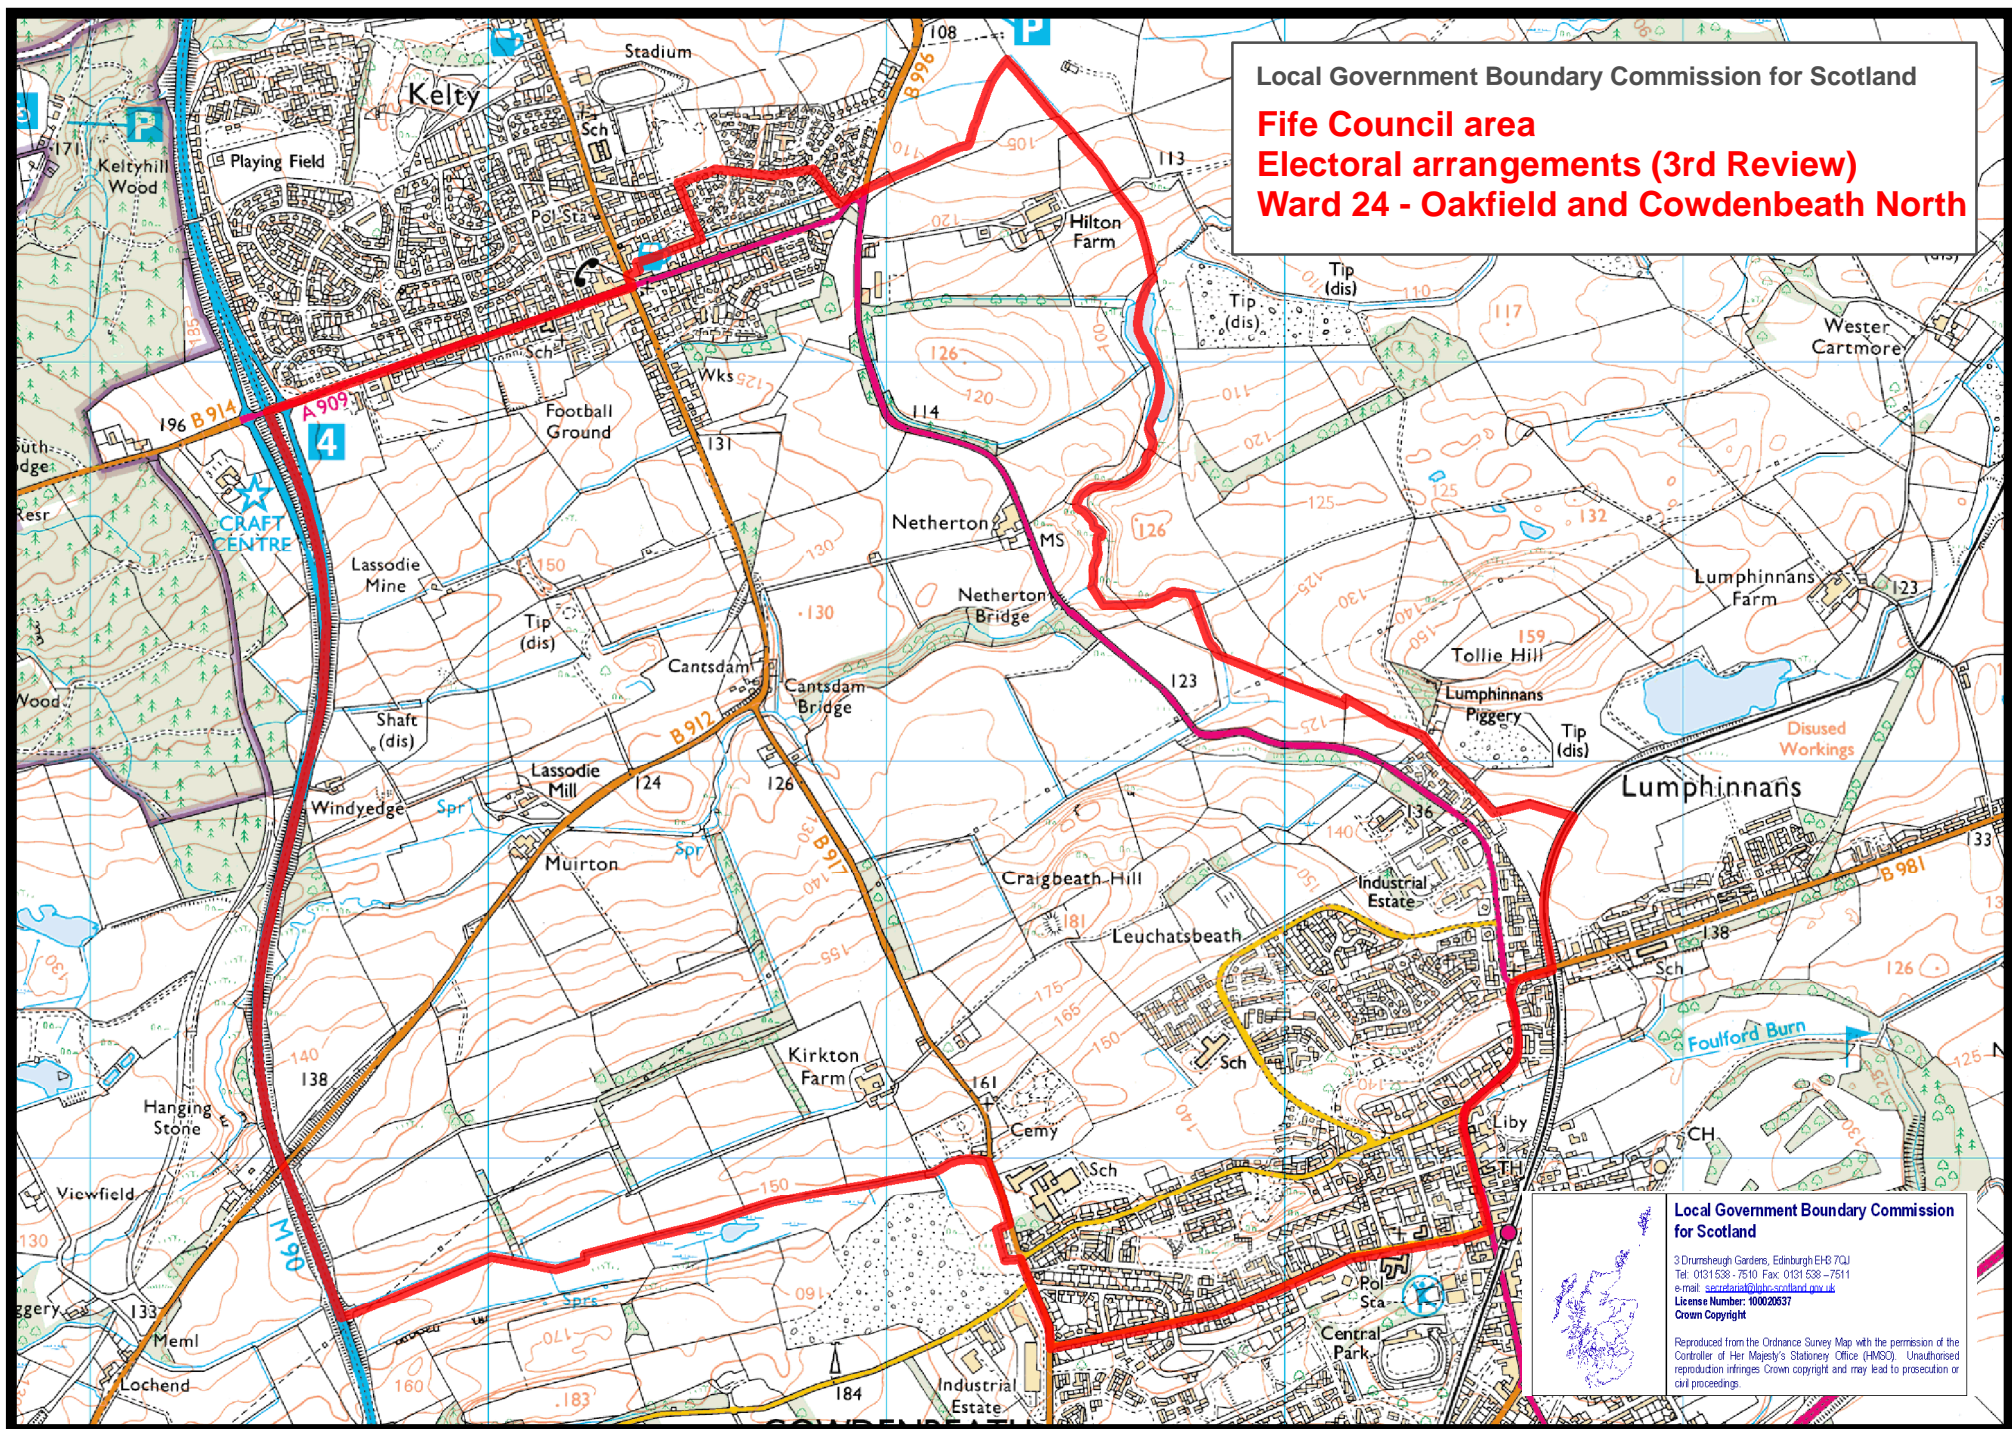

Local Government Boundary Commission for Scotland  
**Fife Council area**  
**Electoral arrangements (3rd Review)**  
**Ward 24 - Oakfield and Cowdenbeath North**

**Local Government Boundary Commission for Scotland**  
3 Drumheugh Gardens, Edinburgh EH6 7QJ  
Tel: 0131 538 7510 Fax: 0131 538 7511  
email: [secreta@lgbcs.scot.nhs.uk](mailto:secreta@lgbcs.scot.nhs.uk)  
License Number: 100020637  
Crown Copyright

Reproduced from the Ordnance Survey Map with the permission of the Controller of Her Majesty's Stationery Office (HMSO). Unauthorised reproduction infringes Crown copyright and may lead to prosecution or civil proceedings.