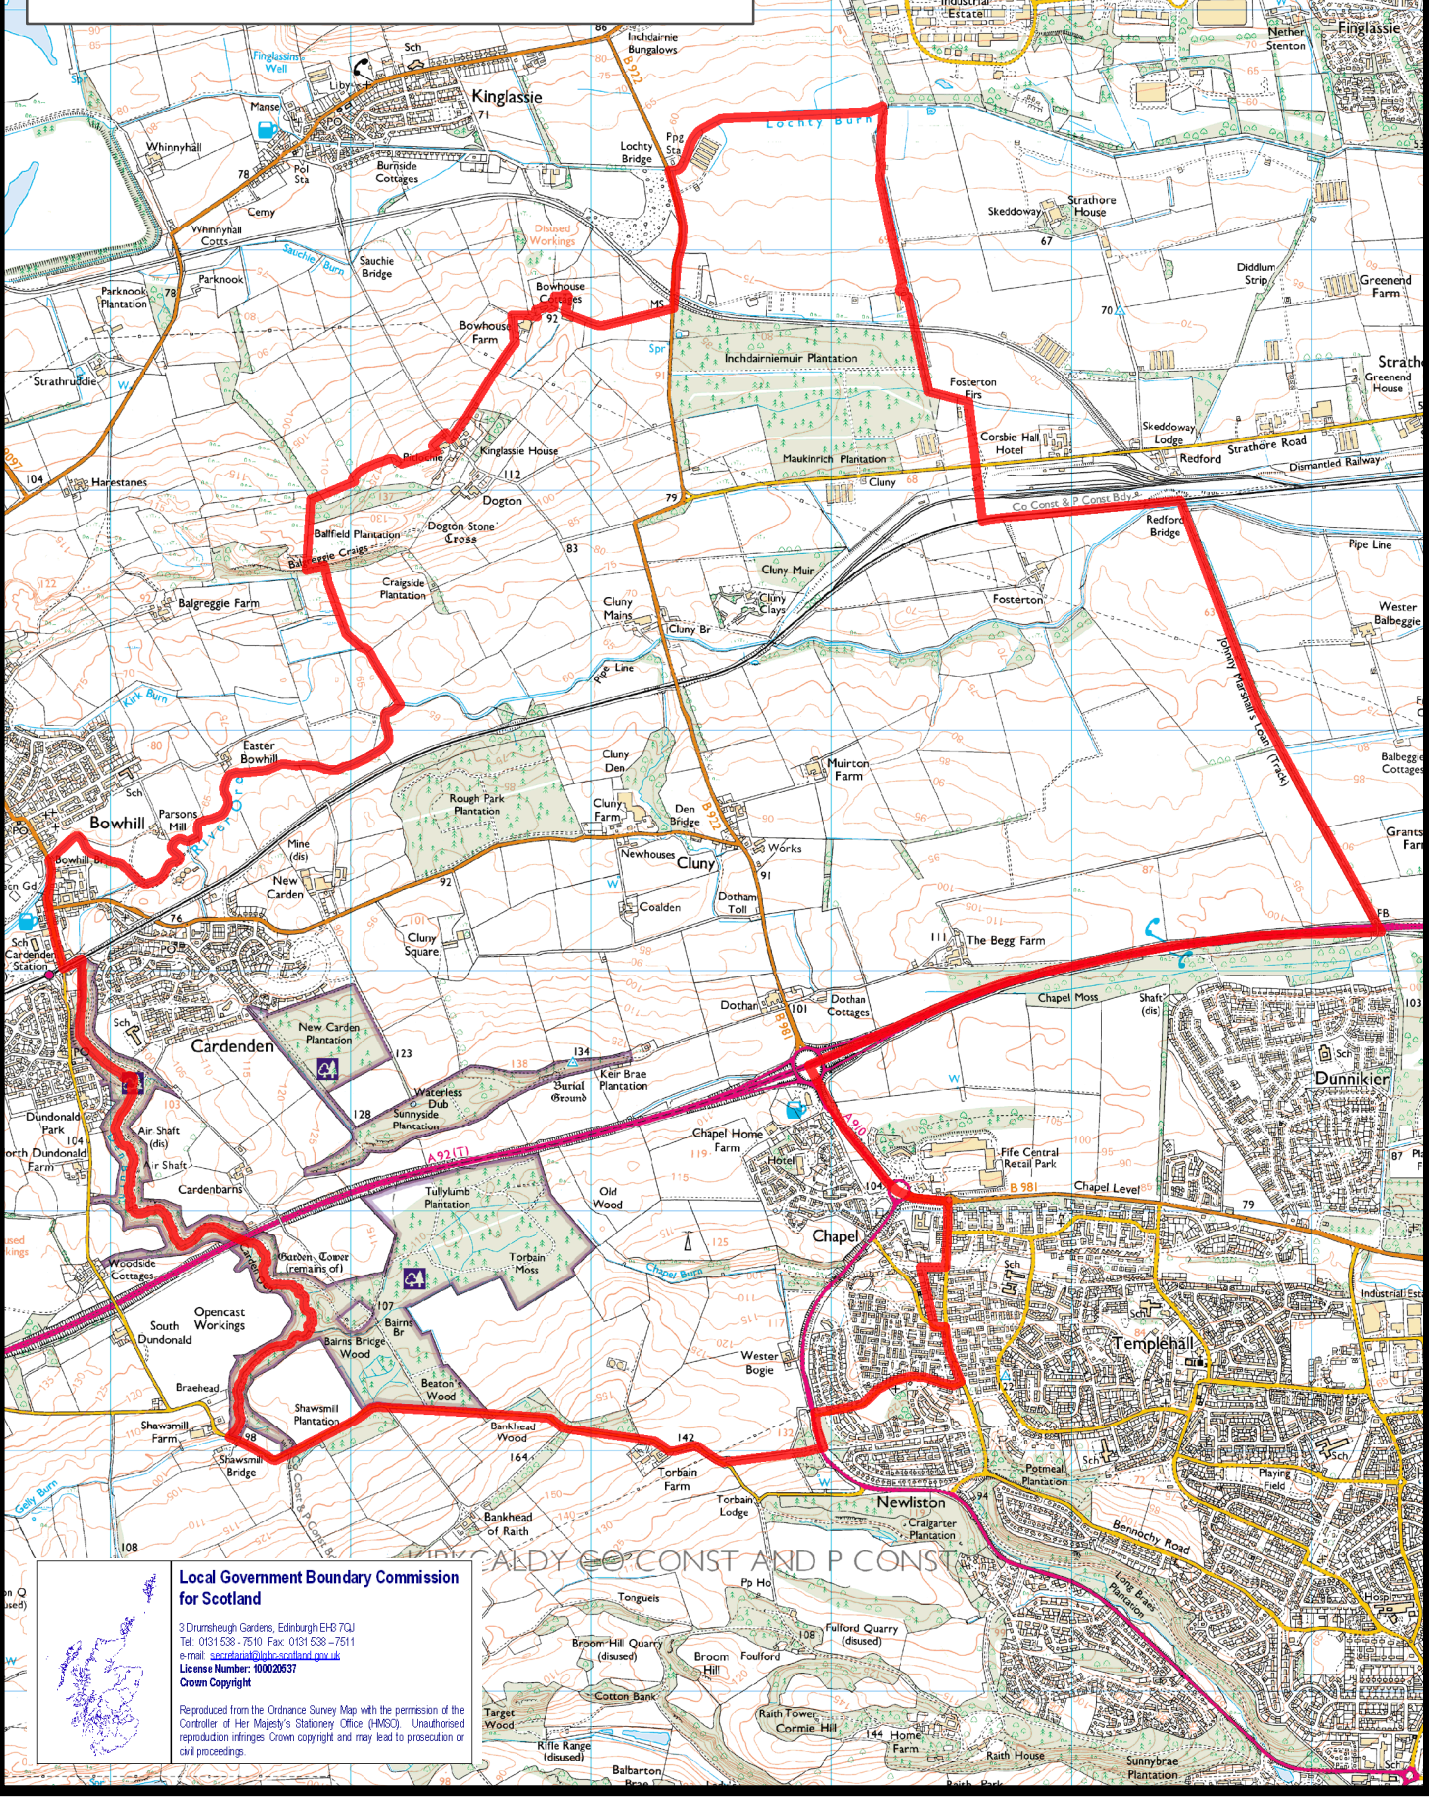

Local Government Boundary Commission for Scotland

Fife Council area
Electoral arrangements (3rd Review)
Ward 37 - Cardenden, Cluny and Chapel

Local Government Boundary Commission for Scotland
3 Drumshugh Gardens, Edinburgh EH3 7JQ
Tel: 0131 538 - 7510 Fax: 0131 538 - 7511
e-mail: secretariat@lgbcs.scot.nhs.uk
License Number: 10002637
Crown Copyright
Reproduced from the Ordnance Survey Map with the permission of the Controller of Her Majesty's Stationery Office (HMCSO). Unauthorised reproduction infringes Crown copyright and may lead to prosecution or civil proceedings.