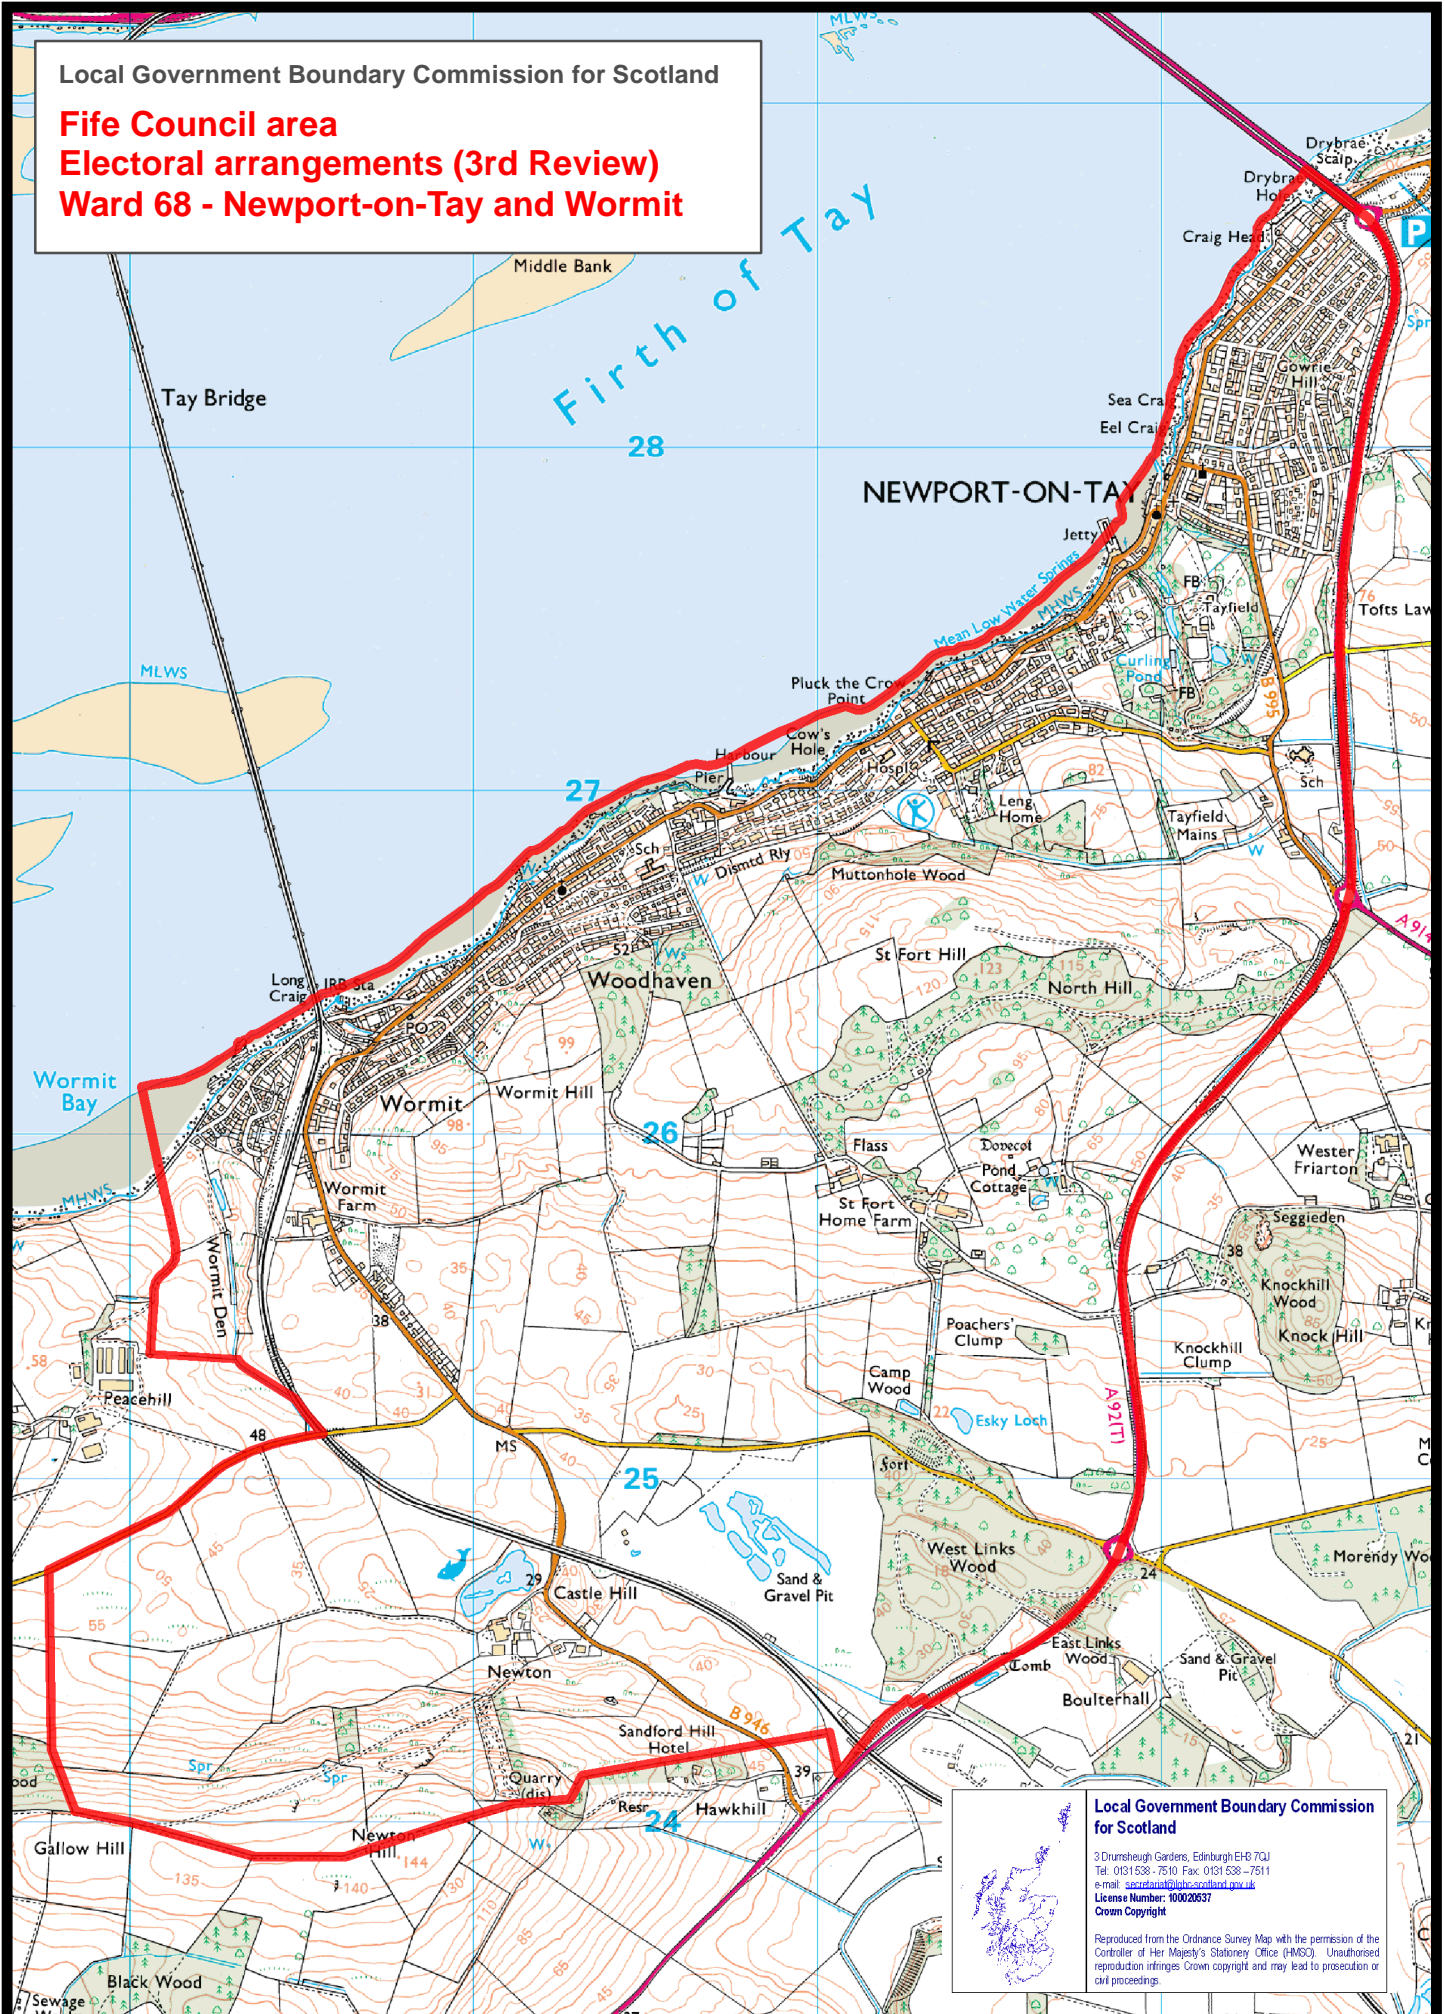

Local Government Boundary Commission for Scotland

Fife Council area
Electoral arrangements (3rd Review)
Ward 68 - Newport-on-Tay and Wormit

Local Government Boundary Commission for Scotland