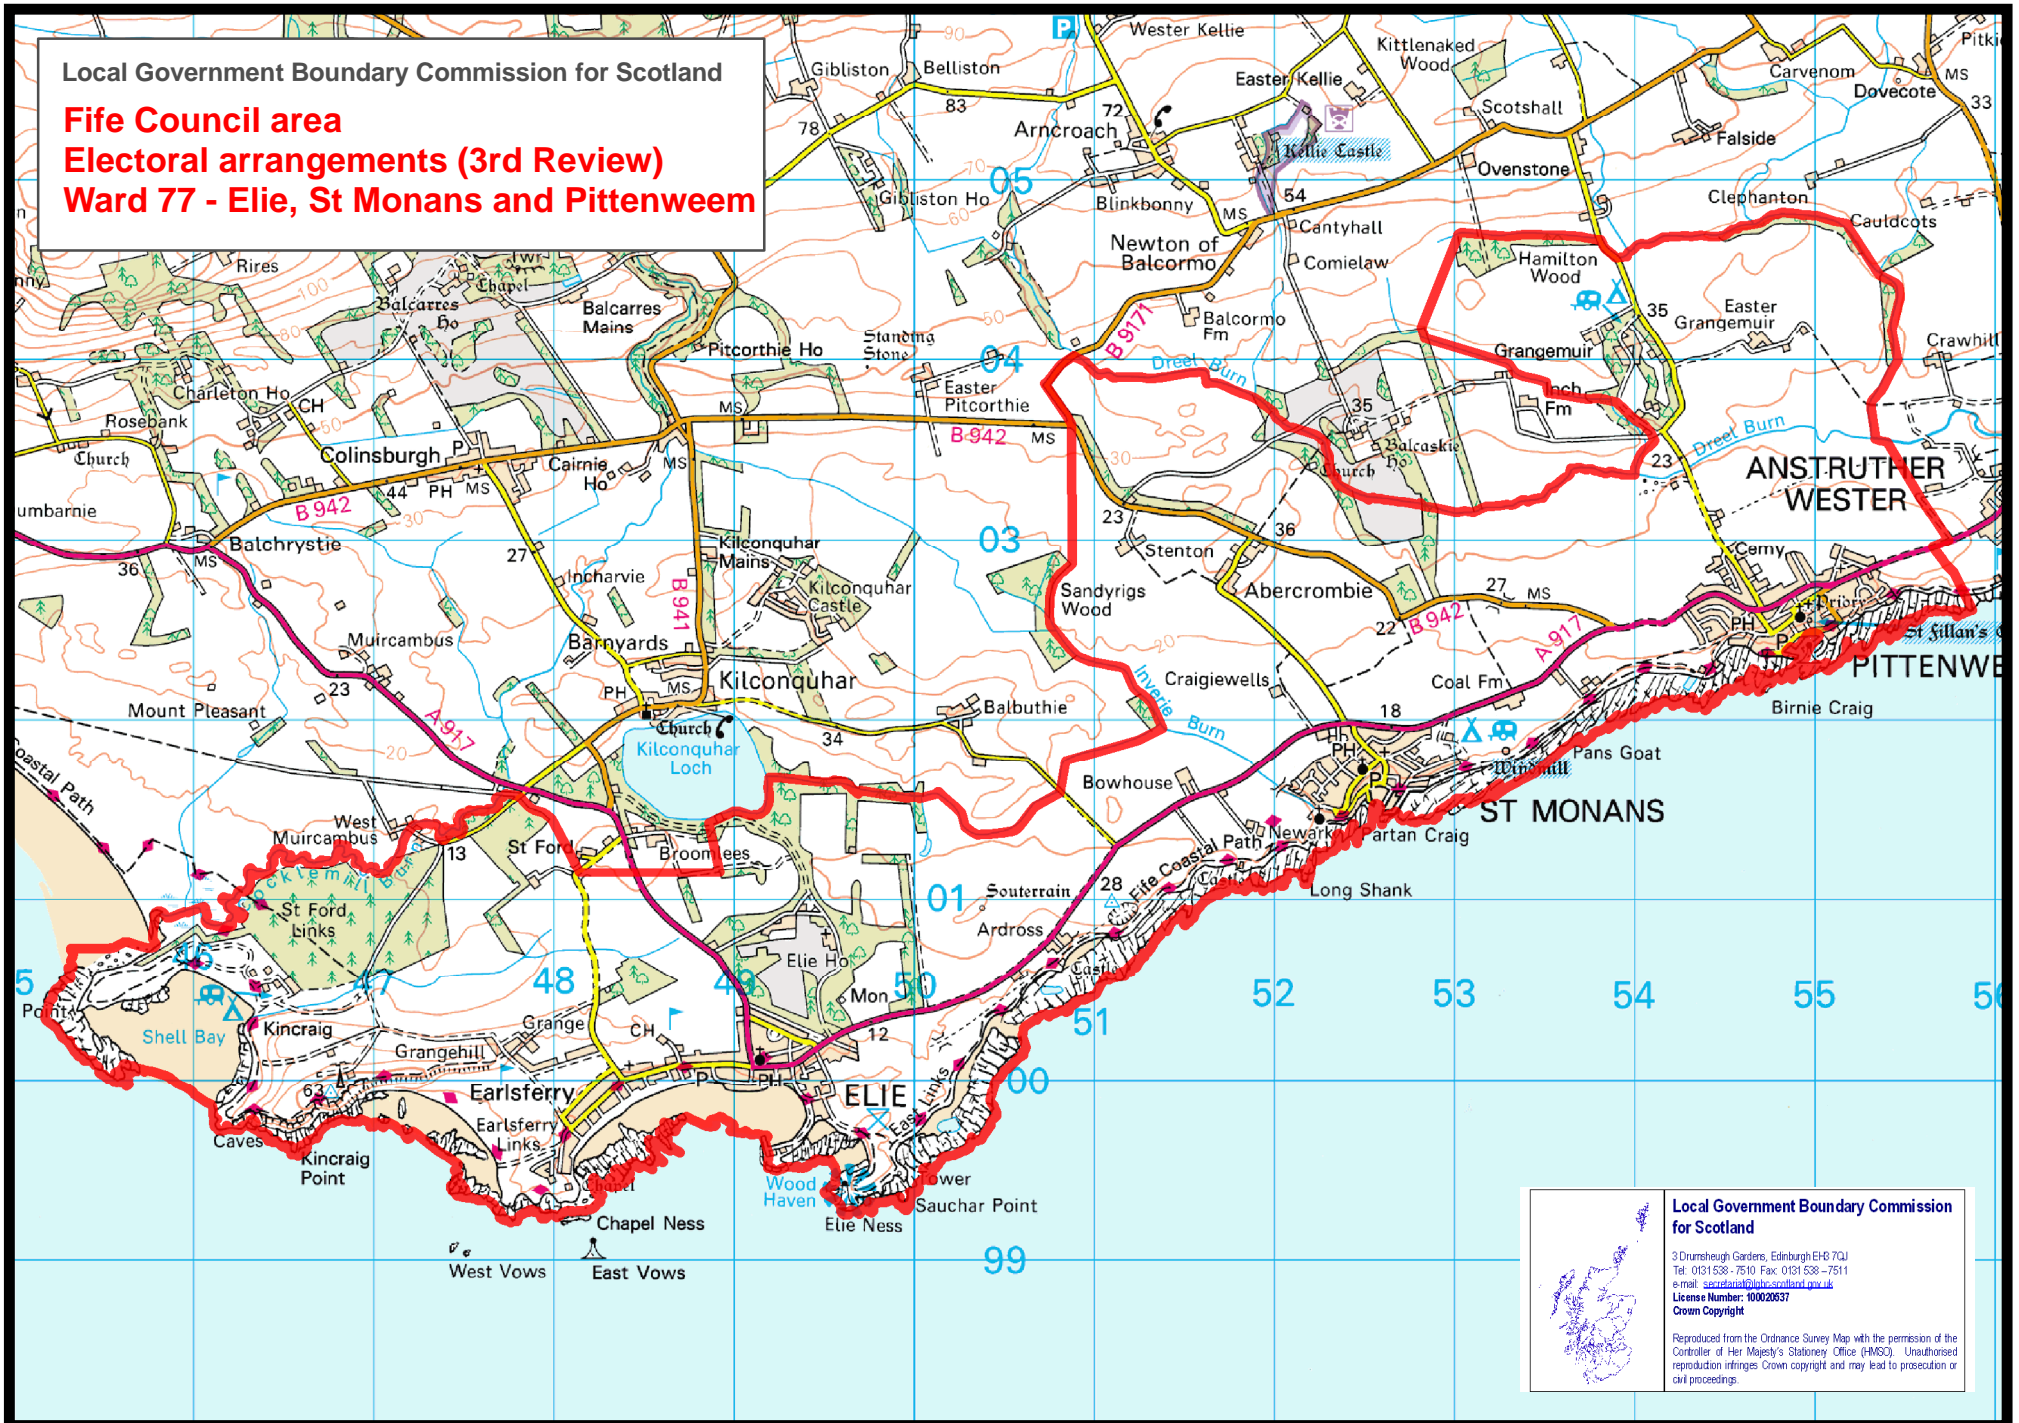

Local Government Boundary Commission for Scotland

**Fife Council area  
Electoral arrangements (3rd Review)  
Ward 77 - Elie, St Monans and Pittenweem**

**Local Government Boundary Commission for Scotland**  
3 Drumheugh Gardens, Edinburgh EH6 7QJ  
Tel: 0131 538-7510 Fax: 0131 538-7511  
e-mail: [scotland@lgbcs.gov.uk](mailto:scotland@lgbcs.gov.uk)  
License Number: 100020637  
Crown Copyright

Reproduced from the Ordnance Survey Map with the permission of the Controller of Her Majesty's Stationery Office (HMCSO). Unauthorised reproduction infringes Crown copyright and may lead to prosecution or civil proceedings.