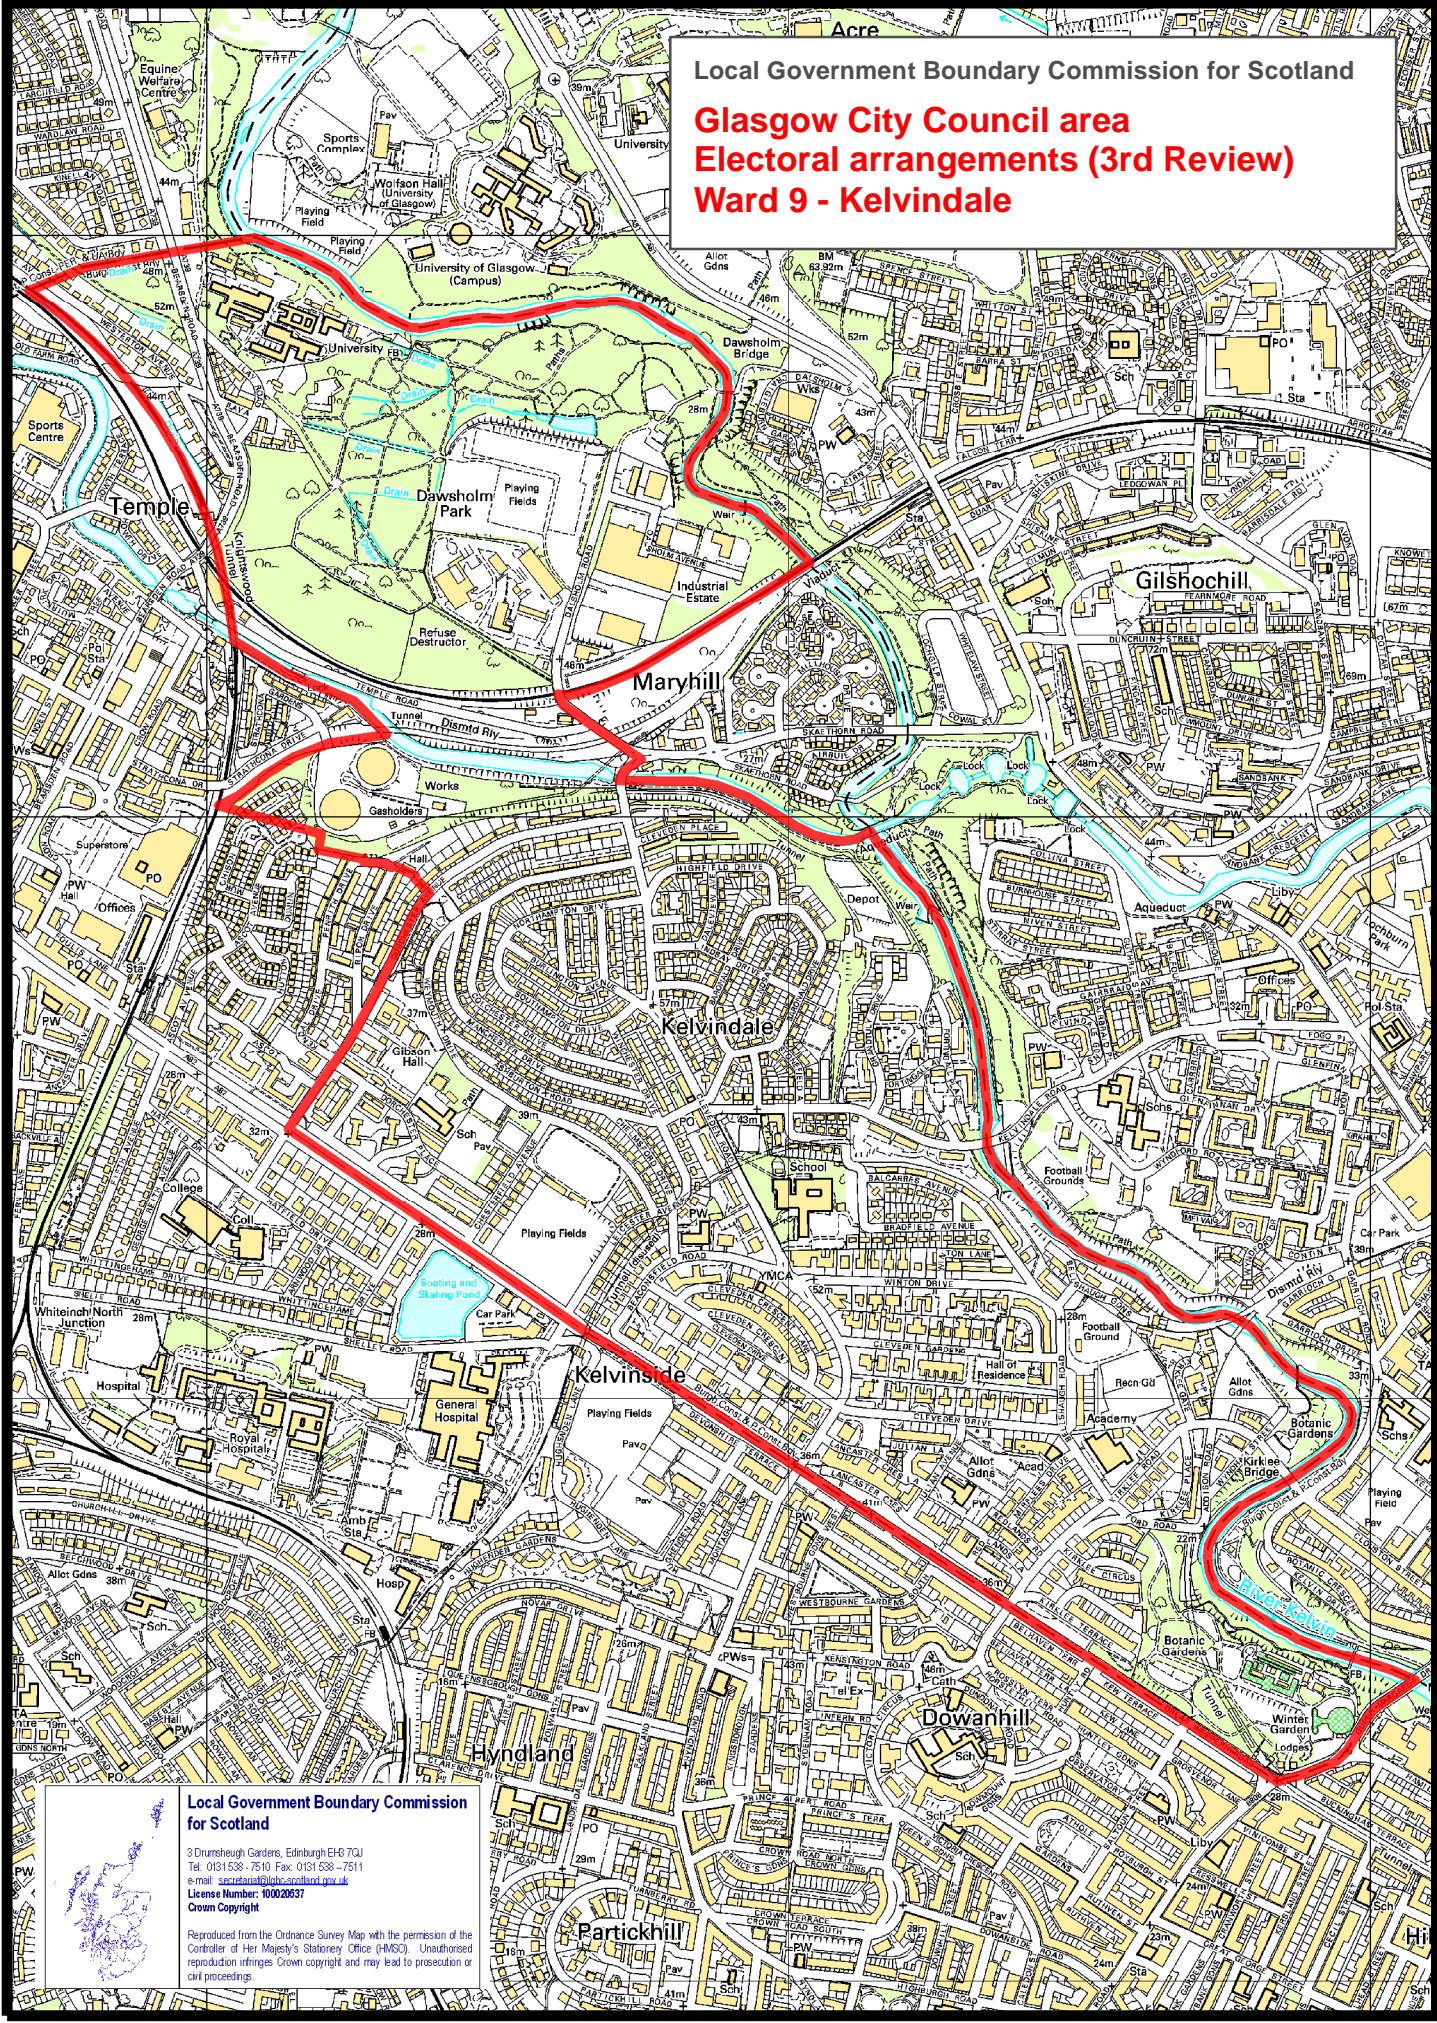

Local Government Boundary Commission for Scotland

**Glasgow City Council area  
Electoral arrangements (3rd Review)  
Ward 9 - Kelvindale**

**Local Government Boundary Commission for Scotland**  
3 Drumshugh Gardens, Edinburgh EH8 7QJ  
Tel: 0131 538 - 7510 Fax: 0131 538 - 7511  
e-mail: [secretariat@lgbc.scot.nhs.uk](mailto:secretariat@lgbc.scot.nhs.uk)  
License Number: 10002637  
Crown Copyright  
Reproduced from the Ordnance Survey Map with the permission of the Controller of Her Majesty's Stationery Office (HMCSO). Unauthorised reproduction infringes Crown copyright and may lead to prosecution or civil proceedings.