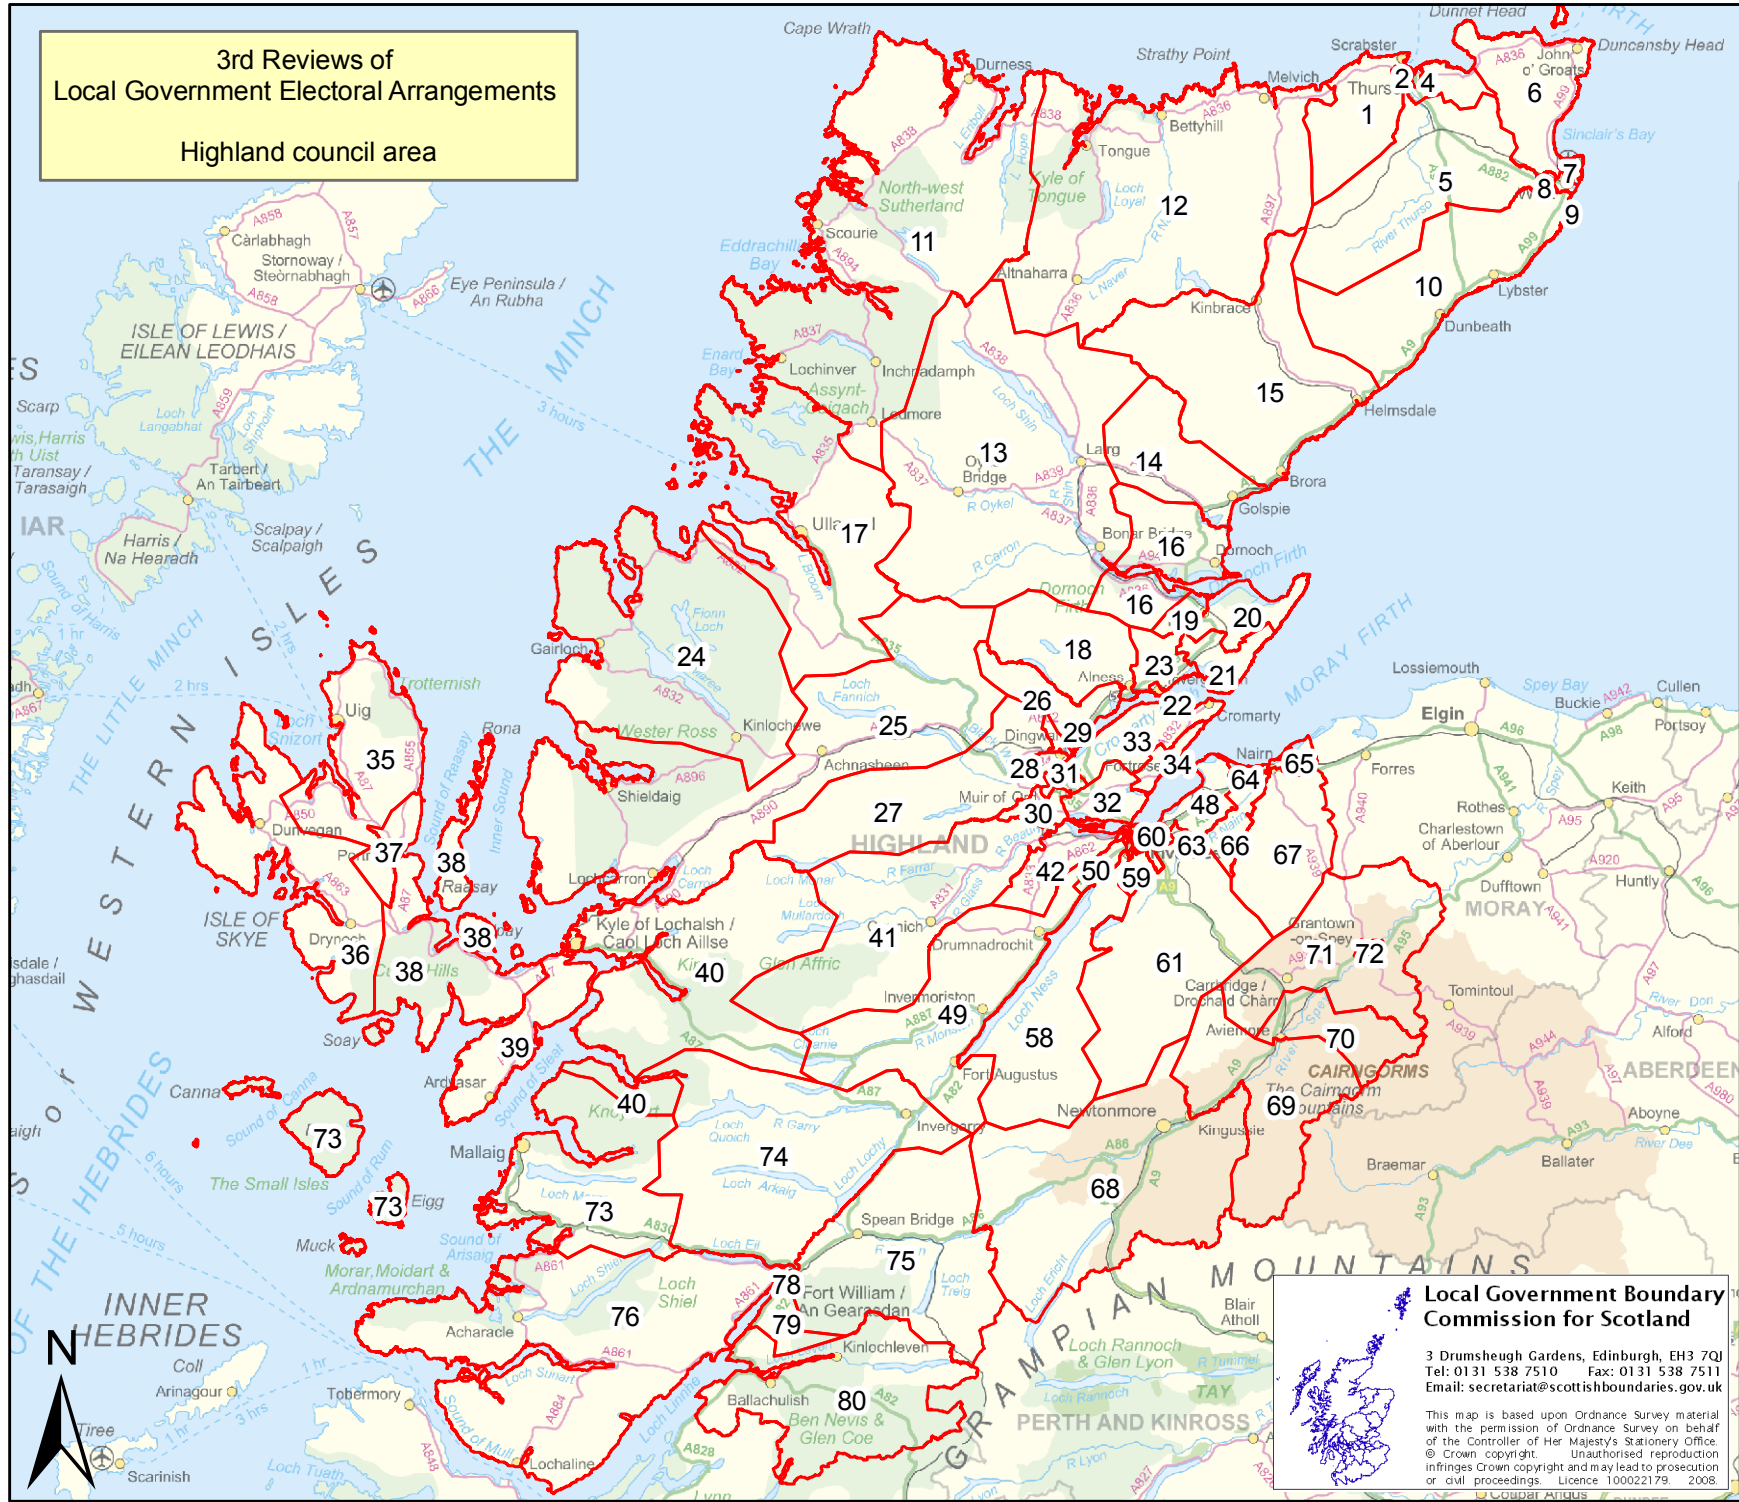

**3rd Reviews of
Local Government Electoral Arrangements**
Highland council area

WARD	WARD_NAME	ONS_CODE
1	Caitness North West	QT01
2	Thurso West	QT02
3	Thurso Central	QT03
4	Thurso East	QT04
5	Caitness Central	QT05
6	Caitness North East	QT06
7	Wick	QT07
8	Wick West	QT08
9	Pulteneytown	QT09
10	Caitness South East	QT10
11	Sutherland North West	QT11
12	Tongue and Farr	QT12
13	Sutherland Central	QT13
14	Golspie and Rogart	QT14
15	Brora	QT15
16	Dornoch Firth	QT16
17	Lochbroom	QT17
18	Alness and Ardross	QT18
19	Tain West	QT19
20	Tain East	QT20
21	Seaboard	QT21
22	Invergordon	QT22
23	Rosskeen and Saltburn	QT23
24	Gairloch	QT24
25	Lochcarron	QT25
26	Ferindonald	QT26
27	Strathpeffer and Strathconon	QT27
28	Dingwall South	QT28
29	Dingwall North	QT29
30	Muir of Ord	QT30
31	Conon and Maryburgh	QT31
32	Knockbain and Killearnan	QT32
33	Black Isle North	QT33
34	Avonch Fortrose	QT34
35	Snizort and Trotternish	QT35
36	Skye West	QT36
37	Portree	QT37
38	Skye Central	QT38
39	Kyle and Sleat	QT39
40	Kinlochshiel	QT40
41	Beaully and Strathglass	QT41
42	Kirkhill	QT42
43	Scorguie	QT43
44	Muirtown	QT44
45	Merkinch	QT45
46	Inverness Central	QT46
47	Culloden	QT47
48	Ardersier, Croy and Petty	QT48
49	Loch Ness West	QT49
50	Inverness West	QT50
51	Canal	QT51
52	Ballifeary	QT52
53	Lochardil	QT53
54	Hilton	QT54
55	Milton	QT55
56	Crown	QT56
57	Raigmore	QT57
58	Loch Ness East	QT58
59	Culduthel	QT59
60	Inshes	QT60
61	Drumossie	QT61
62	Westhill and Smithton	QT62
63	Balloch	QT63
64	Nairn Ailtan	QT64
65	Nairn Ninian	QT65
66	Nairn Cawdor	QT66
67	Nairn Aldrearn	QT67
68	Badenoch West	QT68
69	Badenoch East	QT69
70	Strathspey South	QT70
71	Strathspey North East	QT71
72	Grantown on Spey	QT72
73	Mallaig and Small Isles	QT73
74	Kilmallie and Invergarry	QT74
75	Claggan and Glen Spean	QT75
76	Ardnamurchan and Morvern	QT76
77	Caol	QT77
78	Fort William North	QT78
79	Fort William South	QT79
80	Glencoe	QT80