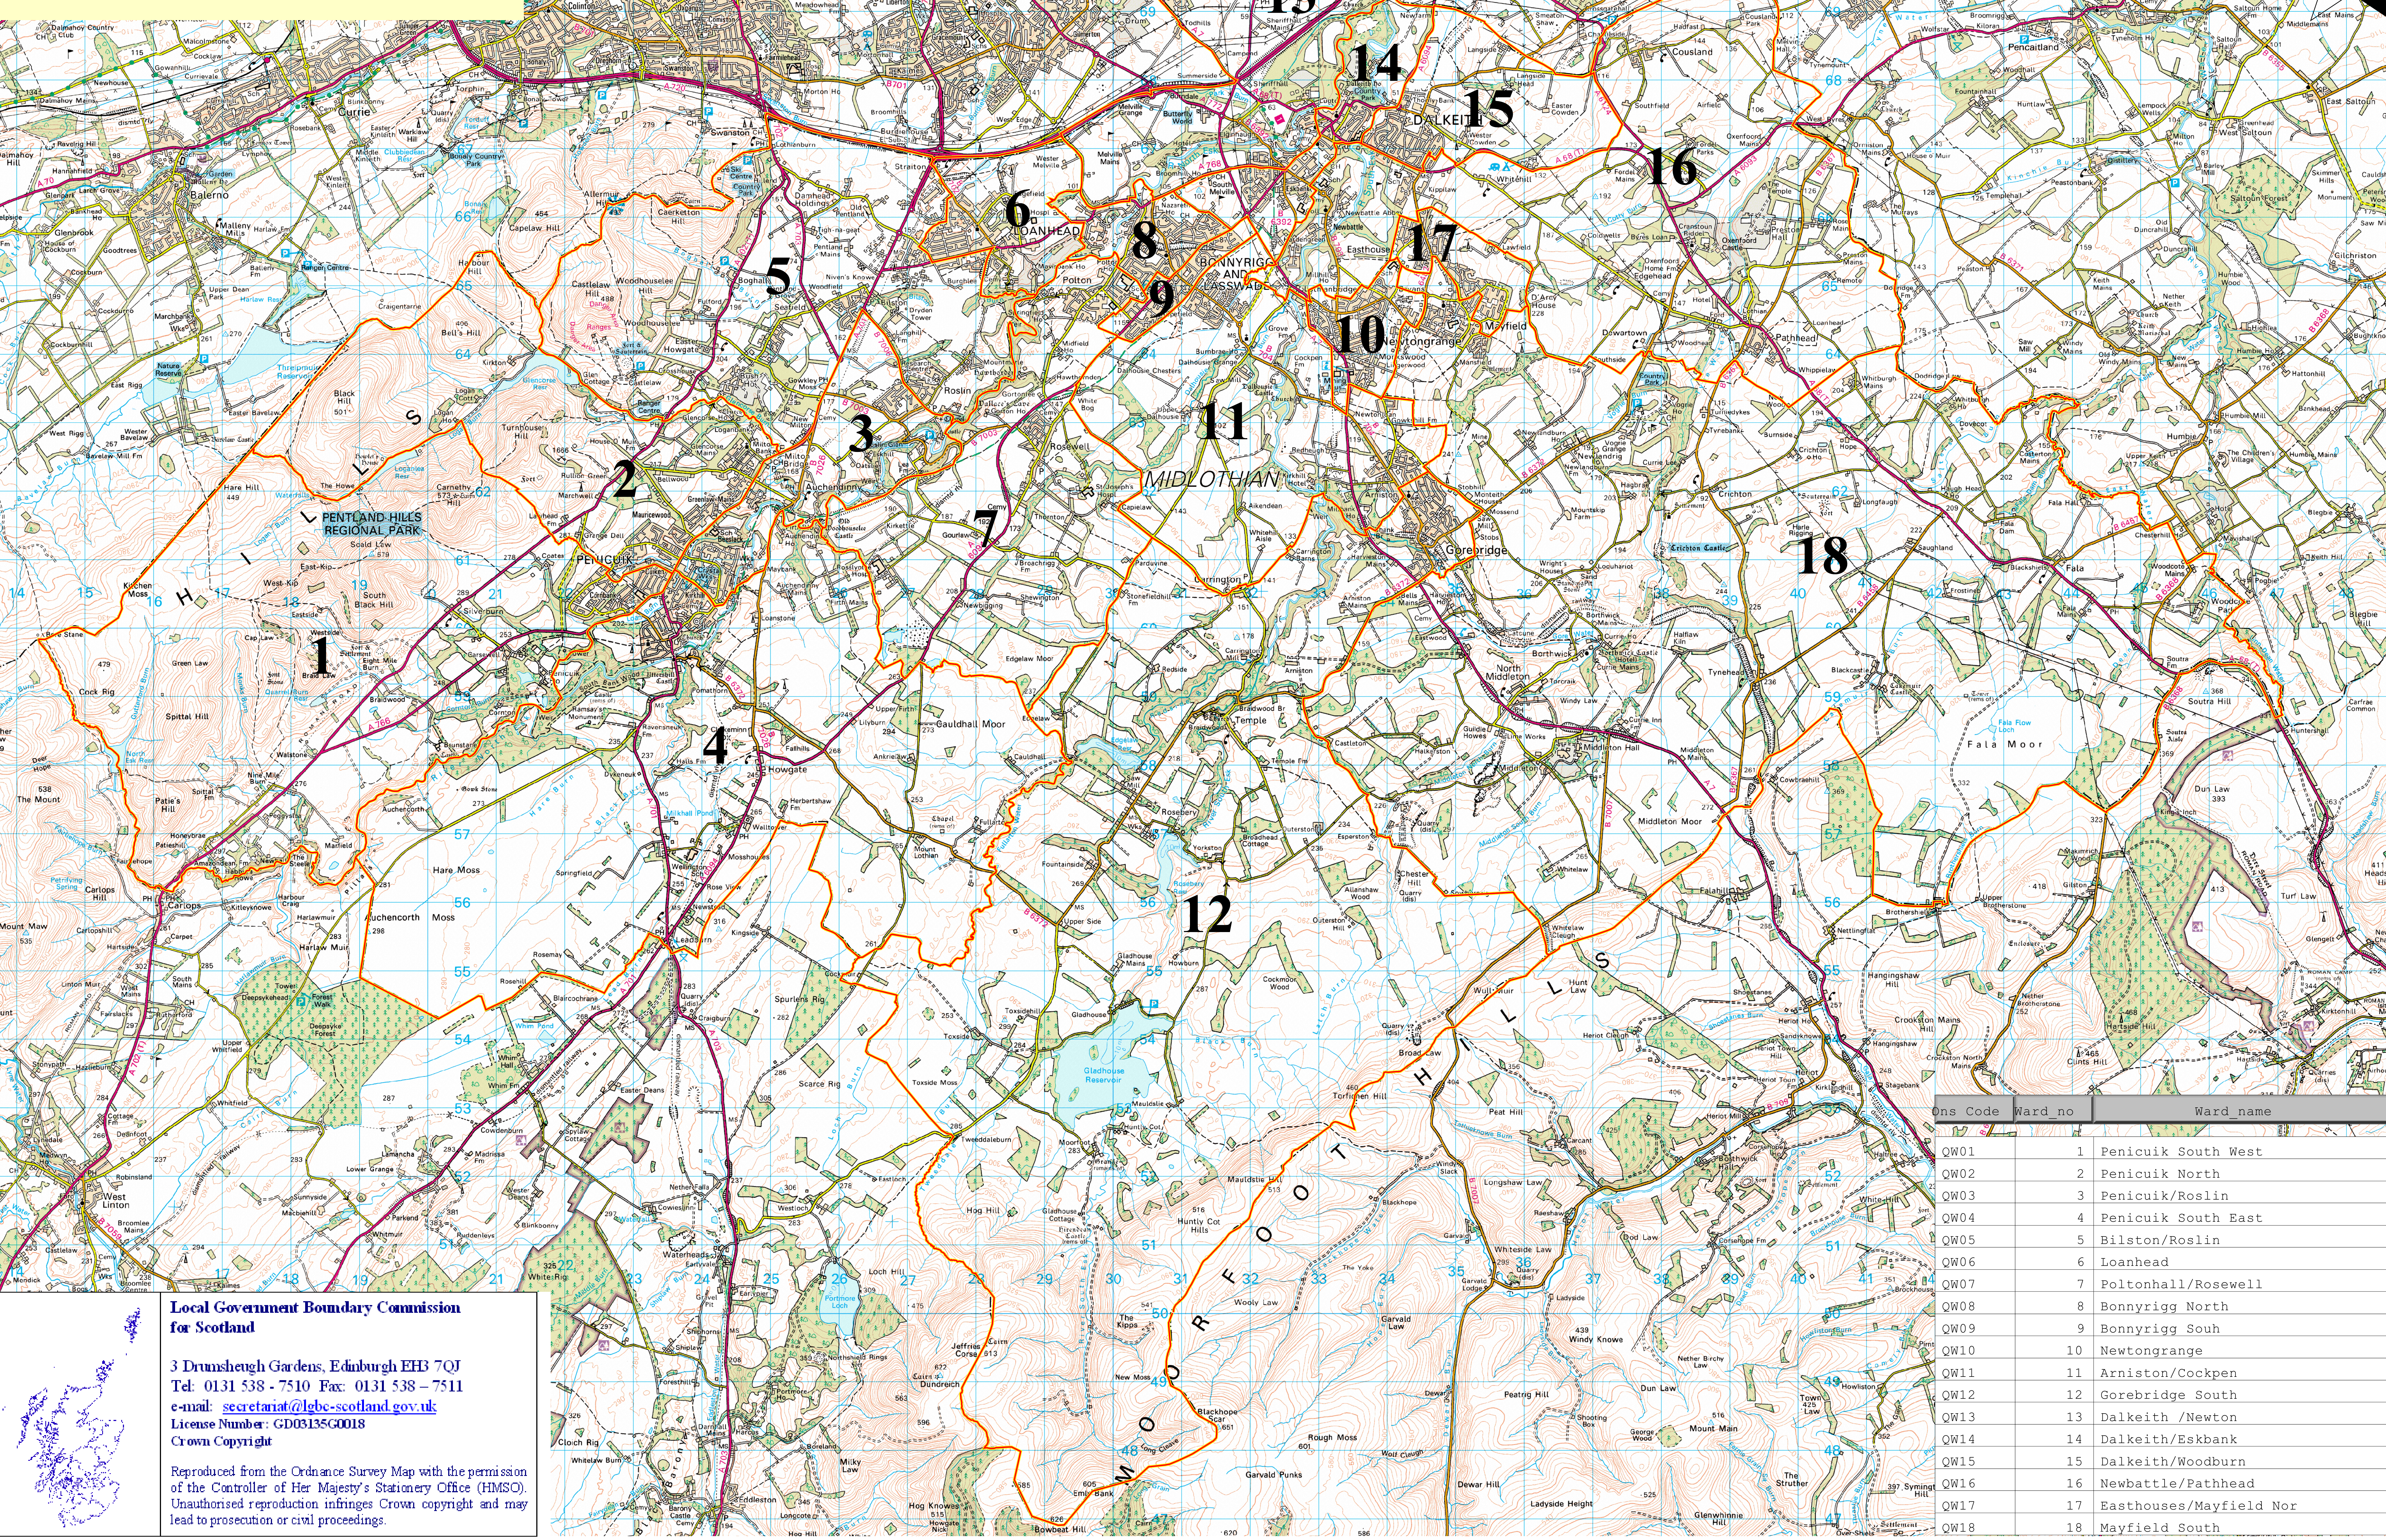

Electoral Arrangements for Local Government Areas in Scotland

Midlothian Council Area

ONS Code	Ward no	Ward name
QW01	1	Penicuik South West
QW02	2	Penicuik North
QW03	3	Penicuik/Roslin
QW04	4	Penicuik South East
QW05	5	Bilston/Roslin
QW06	6	Loanhead
QW07	7	Poltonhall/Rosewell
QW08	8	Bonnyrigg North
QW09	9	Bonnyrigg South
QW10	10	Newtongrange
QW11	11	Arniston/Cockpen
QW12	12	Gorebridge South
QW13	13	Dalkeith/Newton
QW14	14	Dalkeith/Eskbank
QW15	15	Dalkeith/Woodburn
QW16	16	Newbattle/Pathhead
QW17	17	Easthouses/Mayfield North
QW18	18	Mayfield South

Local Government Boundary Commission for Scotland
 3 Drumshugh Gardens, Edinburgh EH3 7QJ
 Tel: 0131 538 - 7510 Fax: 0131 538 - 7511
 e-mail: secretariat@lgbc-scotland.gov.uk
 License Number: GD0313SG0018
 Crown Copyright

Reproduced from the Ordnance Survey Map with the permission of the Controller of Her Majesty's Stationery Office (HMSO). Unauthorised reproduction infringes Crown copyright and may lead to prosecution or civil proceedings.