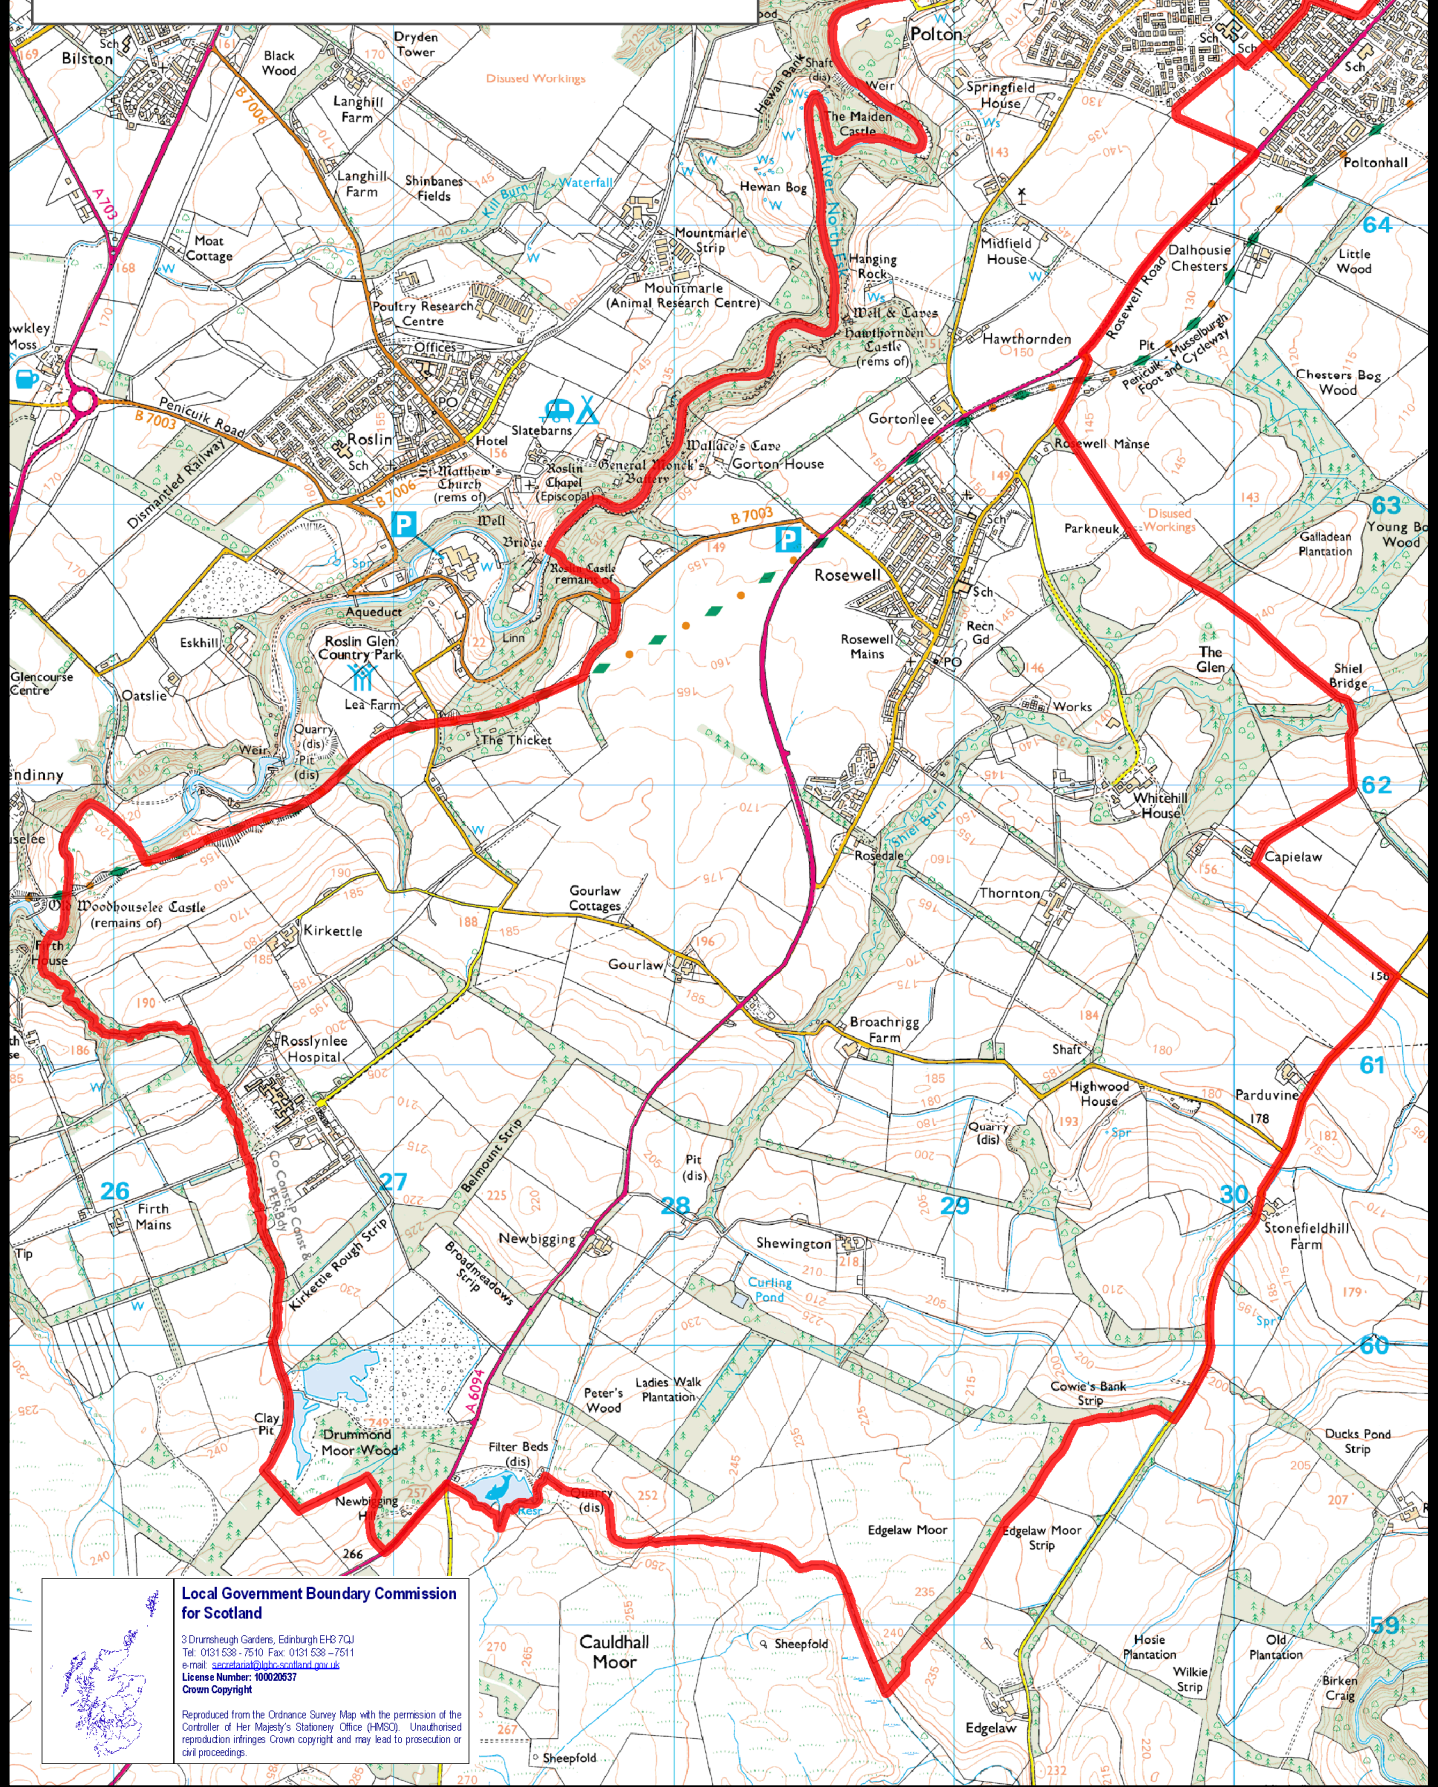

Local Government Boundary Commission for Scotland

**Midlothian Council area
Electoral arrangements (3rd Review)
Ward 7 - Poltonhall/Rosewell**