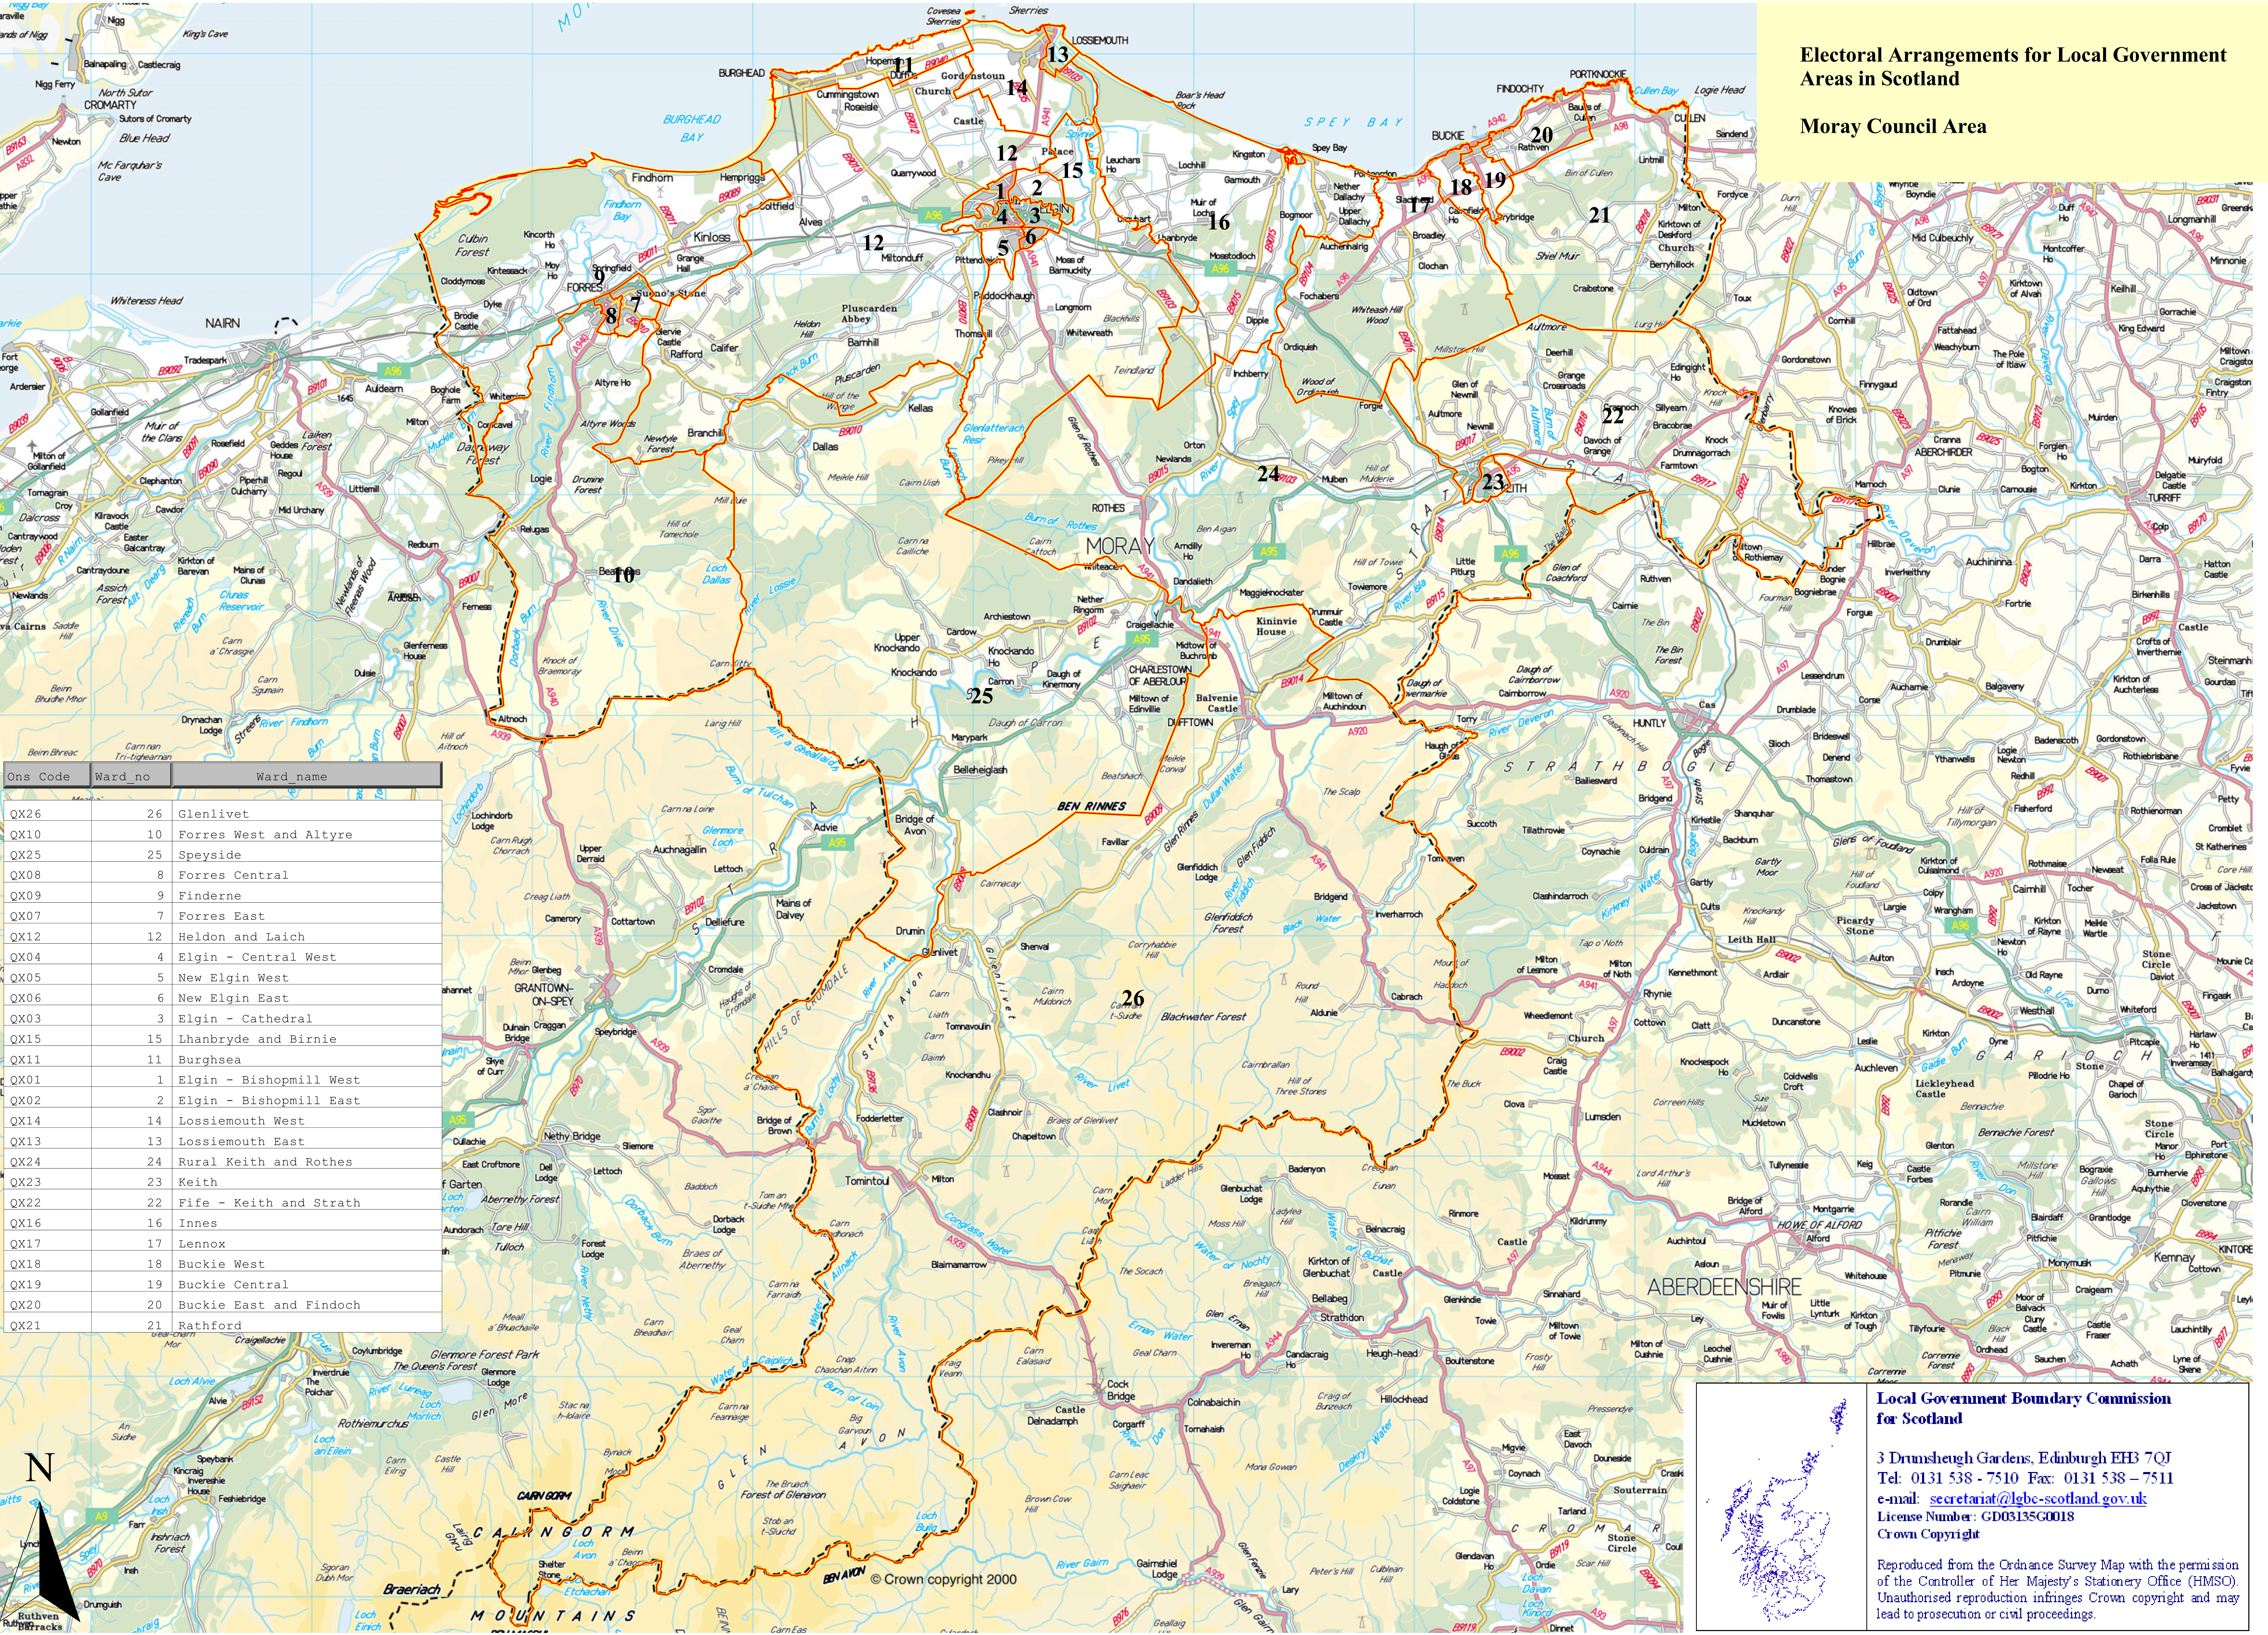

# Electoral Arrangements for Local Government Areas in Scotland

## Moray Council Area

Ons Code	Ward_no	Ward_name
QX26	26	Glenlivet
QX10	10	Forres West and Altyre
QX25	25	Speyside
QX08	8	Forres Central
QX09	9	Finderne
QX07	7	Forres East
QX12	12	Heldon and Laich
QX04	4	Elgin - Central West
QX05	5	New Elgin West
QX06	6	New Elgin East
QX03	3	Elgin - Cathedral
QX15	15	Lhanbryde and Birnie
QX11	11	Burghsea
QX01	1	Elgin - Bishopmill West
QX02	2	Elgin - Bishopmill East
QX14	14	Lossiemouth West
QX13	13	Lossiemouth East
QX24	24	Rural Keith and Rothies
QX23	23	Keith
QX22	22	Fife - Keith and Strath
QX16	16	Innes
QX17	17	Lennox
QX18	18	Buckie West
QX19	19	Buckie Central
QX20	20	Buckie East and Findoch
QX21	21	Rathford

Reproduced from the Ordnance Survey Map with the permission of the Controller of Her Majesty's Stationery Office (HMSO). Unauthorised reproduction infringes Crown copyright and may lead to prosecution or civil proceedings.