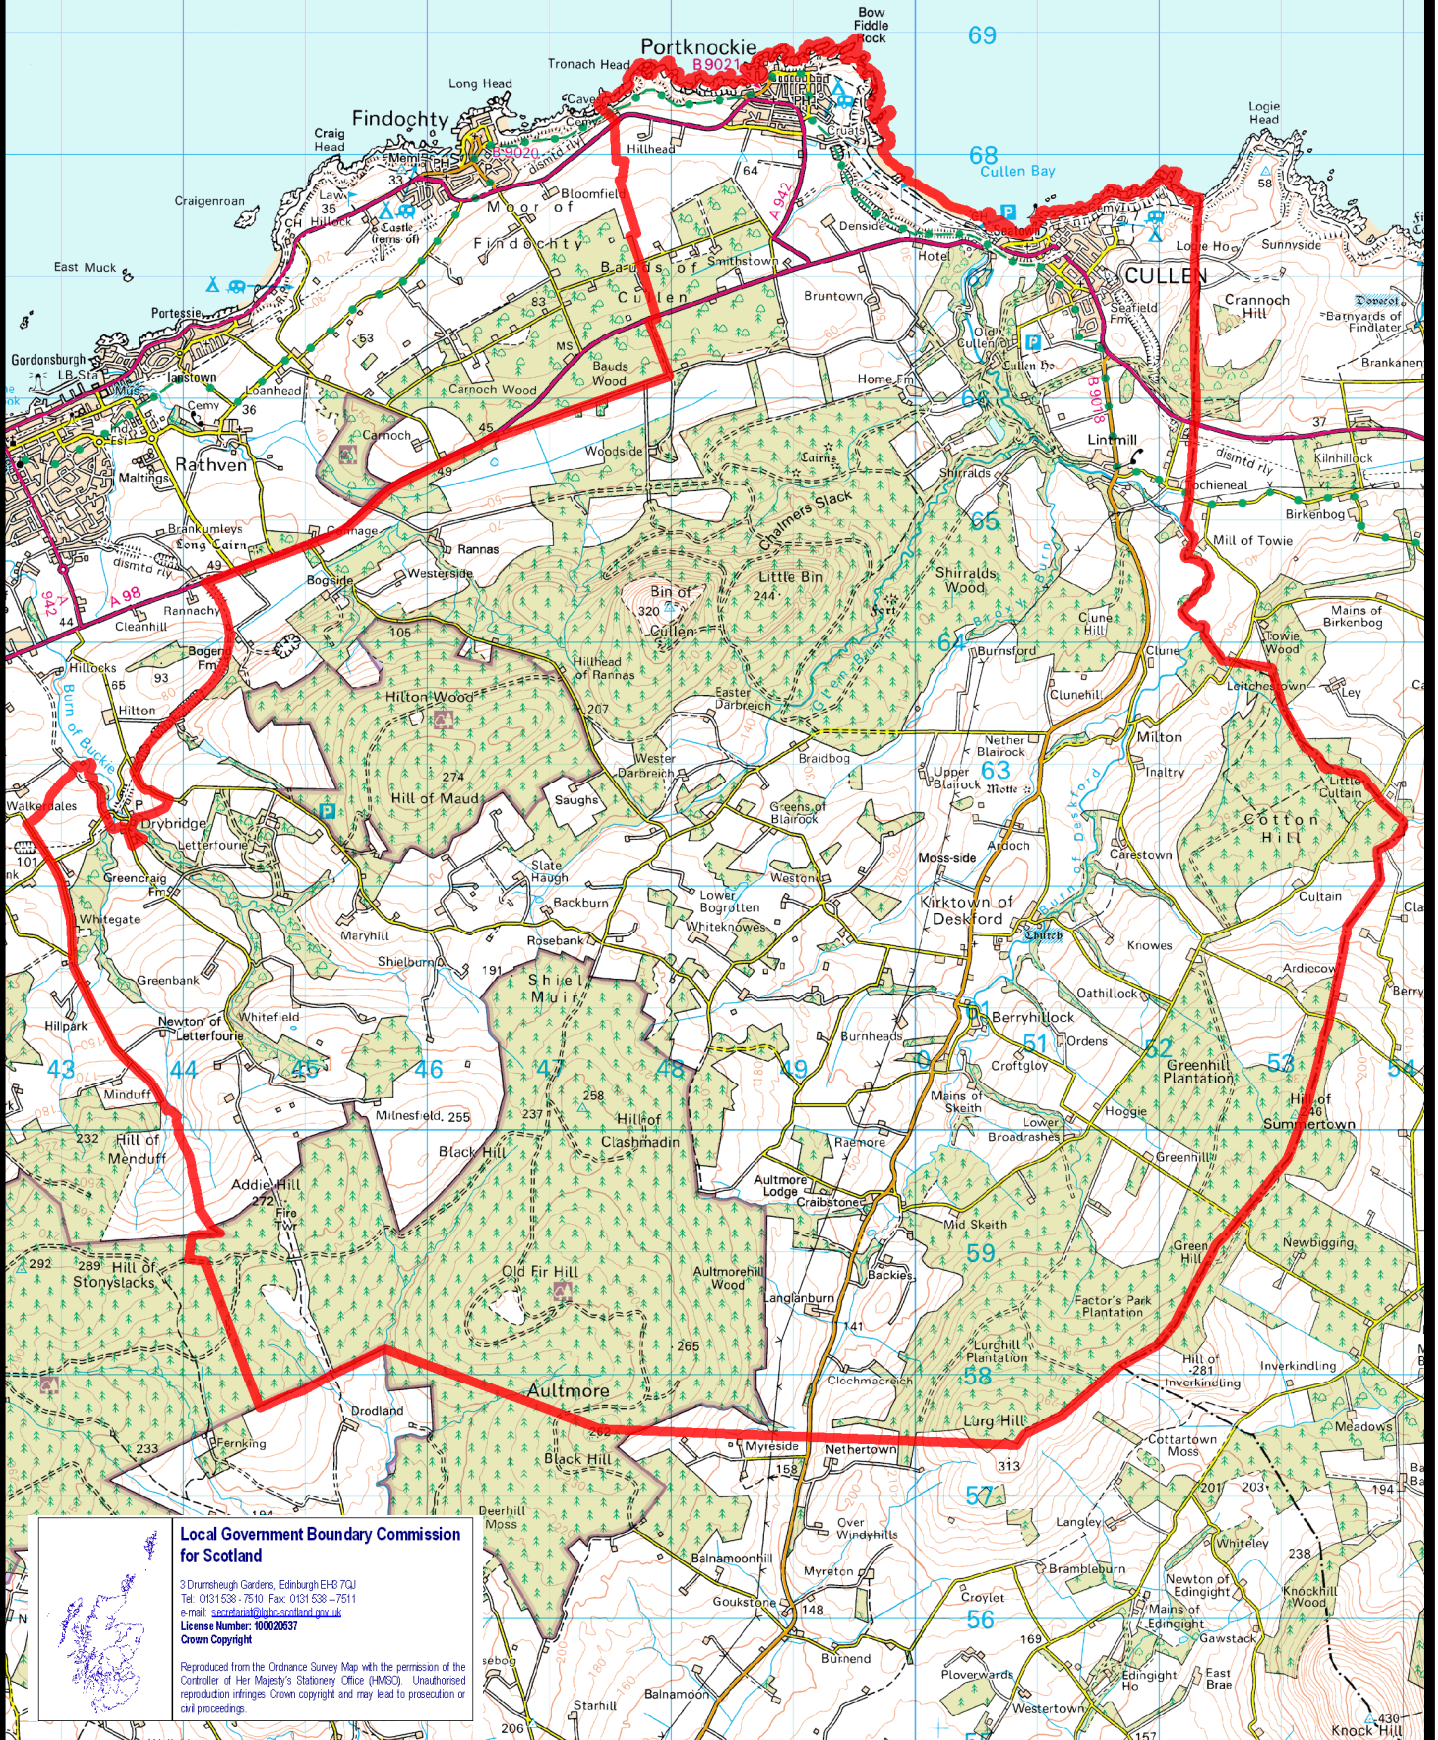

Local Government Boundary Commission for Scotland

Moray Council area
Electoral arrangements (3rd Review)
Ward 21 - Rathford

Local Government Boundary Commission for Scotland